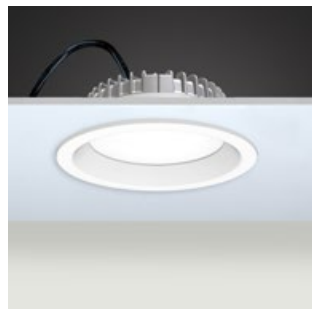

*For more page : 550
*Diğer renkler : 550

Product Specification / Ürün Özellikleri

Installation Type : Recessed

Body and Heatsink : Aluminium Injection Body and Heatsink

Diffuser Options : Opal Polystyren / Opal PMMA (Fire-Proof) / Microprismatic (3D)