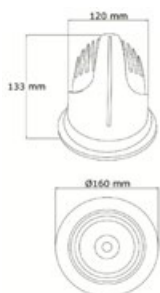

HOLE DELIK
SIZE ÇAPI
145
MM

Available Finishes
Uygulama Renkleri

Textured White
Ral 9016

Textured Grey
Ral 9006

Textured Black
Ral 9005

*For more page : 550
*Diğer renkler : 550

	3000K Lumen	4000K Lumen	5000K Lumen	mA	Watt	CRI
Samsung Cob Led	2200 lm	2300 lm	2400 lm	500	20 Watt	>80
Samsung Cob Led	3500 lm	3600 lm	3700 lm	700	30 Watt	>80
Samsung Cob Led	4300 lm	4400 lm	4500 lm	800	35 Watt	>80
Samsung Cob Led	4900 lm	5000 lm	5100 lm	1050	42 Watt	>80
Samsung Cob Led	2000 lm	2100 lm	2200 lm	500	20 Watt	>90
Samsung Cob Led	3000 lm	3100 lm	3200 lm	700	30 Watt	>90
Samsung Cob Led	3800 lm	3900 lm	4000 lm	800	35 Watt	>90
Samsung Cob Led	4300 lm	4400 lm	4500 lm	1050	42 Watt	>90