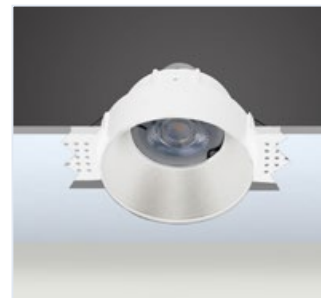

White - Beyaz
Gu10 - Gu5.3
W/G:80mm - H/Y:80mm
Ø85mm
50 pcs
50x32x25