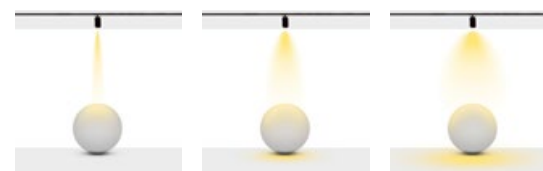

Beam Informations And Technicals / Teknik ve Açısıl Bilgiler

Narrow 28° Medium 40° Wide 74°