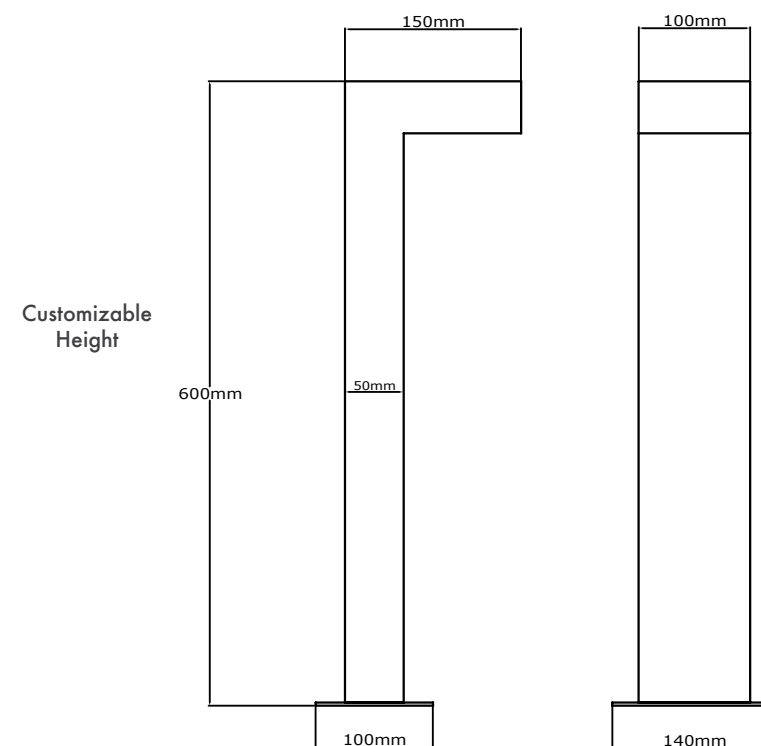

Beam Informations And Technicals / Teknik ve Açılabilir Bilgiler