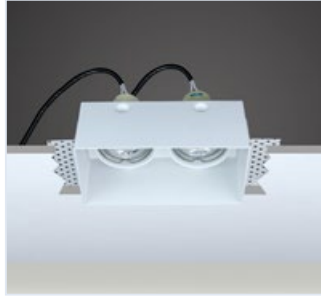

MA 827-12 02 31

105827122

Luxis Trimless Double

White - Beyaz
Gu10 - Gu5.3
W/G:145x70mm - H/Y:105mm
75x150mm
25 pcs
50x32x25

MA 827-12 02 42

105827122

Luxis Trimless Double

Black - Siyah
Gu10 - Gu5.3
W/G:145x70mm - H/Y:105mm
75x150mm
25 pcs
50x32x25