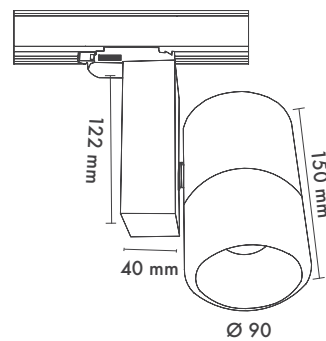

Beam Informations And Technicals / Teknik ve Açısal Bilgiler

Available Finishes
Uygulama Renkleri

Textured White
Ral 9016

Textured Grey
Ral 9006

Textured Black
Ral 9005

*For more page : 550
*Diğer renkler : 550

	3000K Lumen	4000K Lumen	5000K Lumen	mA	Watt	CRI
Samsung Cob Led	2200 lm	2300 lm	2400 lm	500	20 Watt	>80
Samsung Cob Led	3500 lm	3600 lm	3700 lm	700	30 Watt	>80
Samsung Cob Led	2000 lm	2100 lm	2200 lm	500	20 Watt	>90
Samsung Cob Led	3000 lm	3100 lm	3200 lm	700	30 Watt	>90

	@WW 2700K Lumen	@NW 4000K Lumen	@CW 6500K Lumen	mA	Watt	CRI
CCT Tunable Cob Led	2200 lm	2300 lm	2400 lm	500	20 Watt	>90
CCT Tunable Cob Led	3500 lm	3600 lm	3700 lm	700	30 Watt	>90
CCT Tunable Cob Led	4300 lm	4400 lm	4500 lm	800	35 Watt	>90