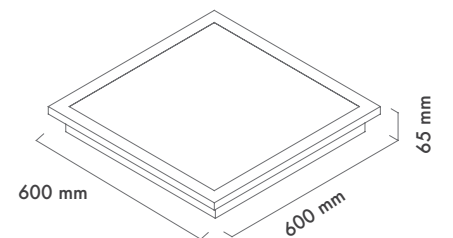

Beam Informations And Technicals / Teknik ve Açılal Bilgiler

105°