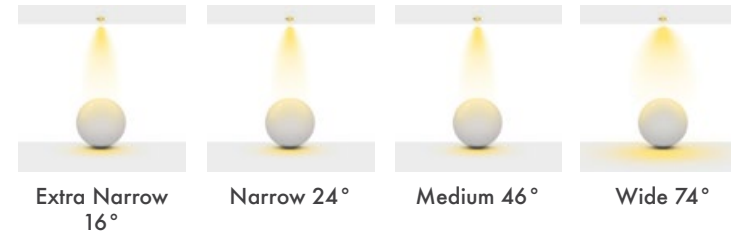

Dolis Fixed

Recessed Spotlight

P: 288

Dolis Adjustable

Recessed Spotlight

P: 290

Dolis Semi Recessed

Semi Recessed Spotlight