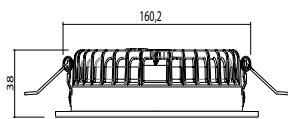

Beam Informations And Technicals / Teknik ve Açılal Bilgiler