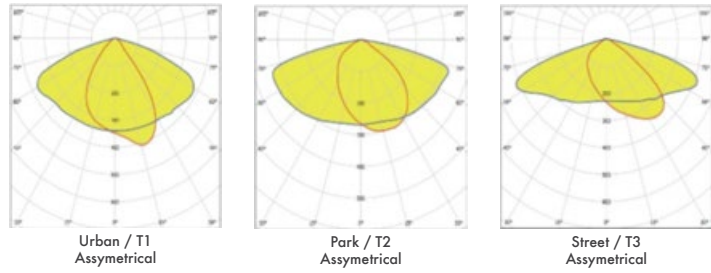

Technical Informations / Tekniksel Bilgiler

Adjustable Head / Ayarlanabilir

Standard Finish
Ürün Rengi

● Textured Grey Ral 9016

Pedro 120

Product Code: MKSL-12 P120

Model No: 15100112

Product Specification / Ürün Özellikleri