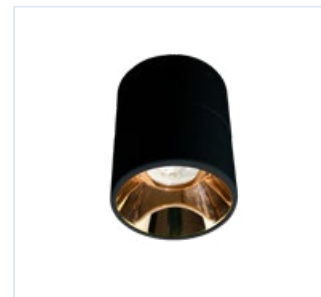

MSY-66/X 31

13009066

Reflecto Round Surface 90

Black - Siyah
Gu10 - Gu5.3
W/G:90mm - H/Y:100mm
30 pcs
50x32x25