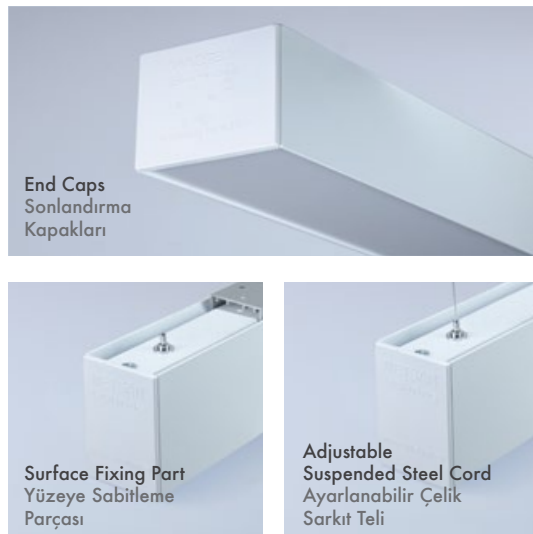

Product Specification / Ürün Özellikleri

Installation Type : Surface or Suspended

Body and Heatsink : Aluminium Extrusion Body and Aluminium Injection End Caps

Diffuser Options : Opal Polycarbonate

Body Color : Electrostatic Powder Coating