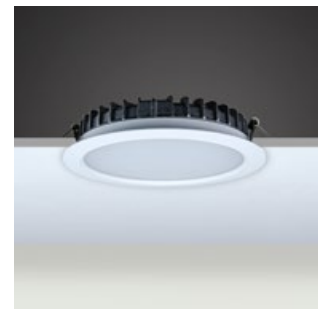

Product Specification / Ürün Özellikleri

Installation Type : Recessed

Body and Heatsink : Aluminium Injection Body and Heatsink

Diffuser Options : Opal Polystyren / Opal PMMA (Fire-Proof) / Microprismatic (3D)

Body Color : Electrostatic Powder Coating

Led : Osram

Driver : Tridonic / Philips / Osram / Eaglerise

Protection Type : IP20 / IP44

Hole Size : Ø175mm

Dimming Options : Phase-Cut / 1-10 V / DALI

Product Dimensions : H:45mm W:190mm

Montaj Tipi : Sıva Altı

Gövde ve Soğutucu : Alüminyum Enjeksiyon Gövde ve Soğutucu

Difüzör Çeşitler : Opal Polistiren / Opal PMMA (Alev Almaz) / Mikroprizmatik (3B)

Gövde Rengi : Elektrostatik Toz Boya

Led : Osram

Sürücü : Tridonic / Philips / Osram / Eaglerise

Koruma Sınıfı : IP20 / IP44

Delik Çapı : Ø175mm

Dim Opsiyonları : Triak / 1-10 V / DALI

Ürün Ölçüleri : Y:45mm G:190mm