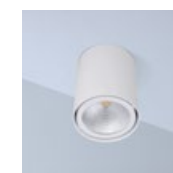

Norse Square Double
Adjustable
Recessed Spotlight

P: 279

Norse Square Trio
Adjustable
Recessed Spotlight

P: 281

Norse Surface
Surface Mounted Spotlight

P: 283

Norse Surface Adjustable
Surface Mounted Spotlight