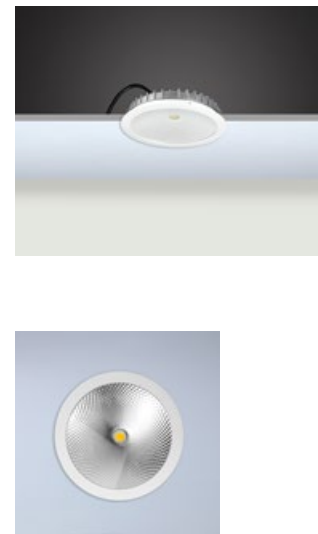

Product Specification / Ürün Özellikleri

Installation Type : Recessed

Body and Heatsink : Aluminium Injection Body and Heatsink

Glass Options : Tempered (Standard) / Frosted

Body Color : Electrostatic Powder Coating

Led : Samsung

Driver : Tridonic / Philips / Osram / Eaglerise

Beam Options : 90°

Protection Type : IP20 / IP44

Hole Size : Ø158mm

Dimming Options : Phase-Cut / 1-10 V / DALI

Product Dimensions : H:38mm W:173mm

Montaj Tipi : Sıva Altı

Gövde ve Soğutucu : Alüminyum Enjeksiyon Gövde ve Soğutucu

Cam Çeşitleri : Temperli (Standart) / Buzlu

Gövde Rengi : Elektrostatik Toz Boya

Led : Samsung

Sürücü : Tridonic / Philips / Osram / Eaglerise

Açı Seçenekleri : 90°

Koruma Sınıfı : IP20 / IP44

Delik Çapı : Ø158mm

Dim Opsiyonları : Triak / 1-10 V / DALI

Ürün Ölçüleri : Y:38mm G:173mm

Beam Informations And Technicals / Teknik ve Açılal Bilgiler

	3000K Lumen	4000K Lumen	5000K Lumen	mA	Watt	CRI
Samsung Cob Led	2400 lm	2500 lm	2600 lm	500	20 Watt	>80

Available Finishes
Uygulama Renkleri

Textured White
Ral 9016

Textured Grey
Ral 9006

Textured Black
Ral 9005

*For more page : 550
*Diğer renkler : 550

Product Specification / Ürün Özellikleri

Installation Type : Recessed

Body and Heatsink : Aluminium Injection Body and Heatsink

Glass Options : Tempered (Standard) / Frosted

Body Color : Electrostatic Powder Coating

Led : Samsung

Driver : Tridonic / Philips / Osram / Eaglerise

Beam Options : 90°

Protection Type : IP20 / IP44

Hole Size : Ø214mm

Dimming Options : Phase-Cut / 1-10 V / DALI

Product Dimensions : H:44mm W:229mm

Montaj Tipi : Sıva Altı

Gövde ve Soğutucu : Alüminyum Enjeksiyon Gövde ve Soğutucu

Cam Çeşitleri : Temperli (Standart) / Buzlu

Gövde Rengi : Elektrostatik Toz Boya

Led : Samsung

Sürücü : Tridonic / Philips / Osram / Eaglerise

Açı Seçenekleri : 90°

Koruma Sınıfı : IP20 / IP44