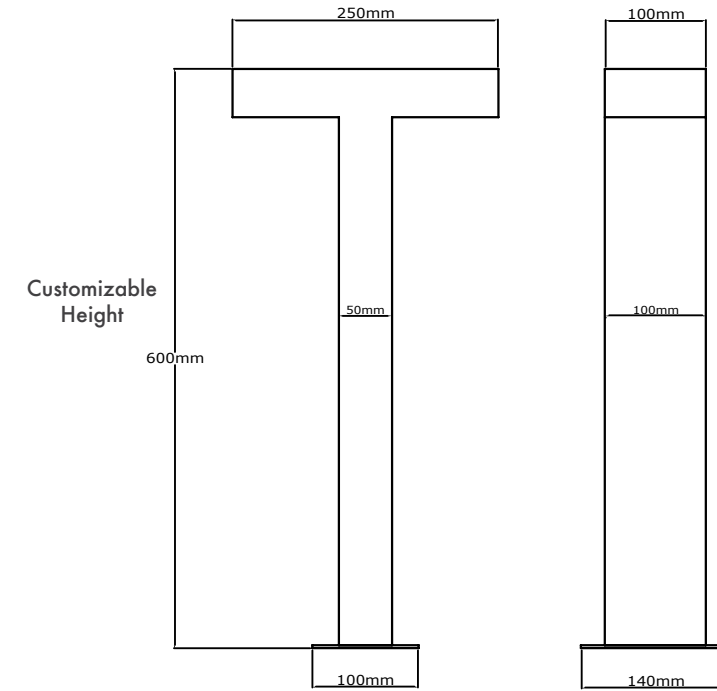

3000K Lumen	4000K Lumen	6500K Lumen	Watt
Samsung Led	1800 lm	1850 lm	1900 lm	20 Watt

Available Finishes
Uygulama Renkleri

● Textured White Ral 9016 ● Textured Black Ral 9005 ● Textured Grey Ral 9006