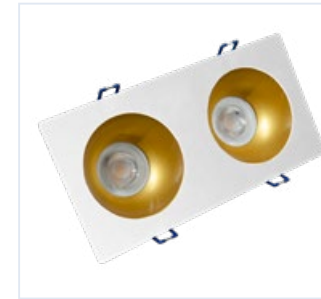

MA 84-081/X-2 31

10584821

Epsilon Double Fixed

White - Beyaz
Gu10 - Gu5.3
W/G:118mm - H/Y:98mm
Ø85mmx2 (CTC is 111mm)
20 pcs
50x32x25