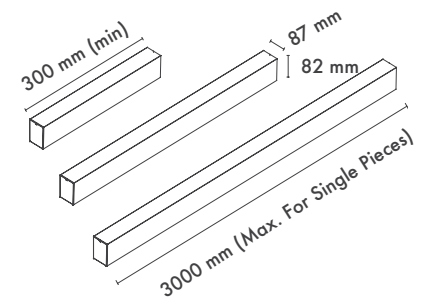

Beam Informations And Technicals / Teknik ve Açısıl Bilgiler

110°

Available Finishes
Uygulama Renkleri

Textured White
Ral 9016

Textured Grey
Ral 9006

Textured Black
Ral 9005

*For more page : 550
*Diğer renkler : 550