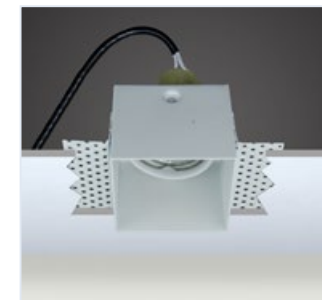

MA 827-12 01 31

105827121

Luxis Trimless Single

White - Beyaz
Gu10 - Gu5.3
W/G:70mm - H/Y:105mm
75x75mm
50 pcs
50x32x25