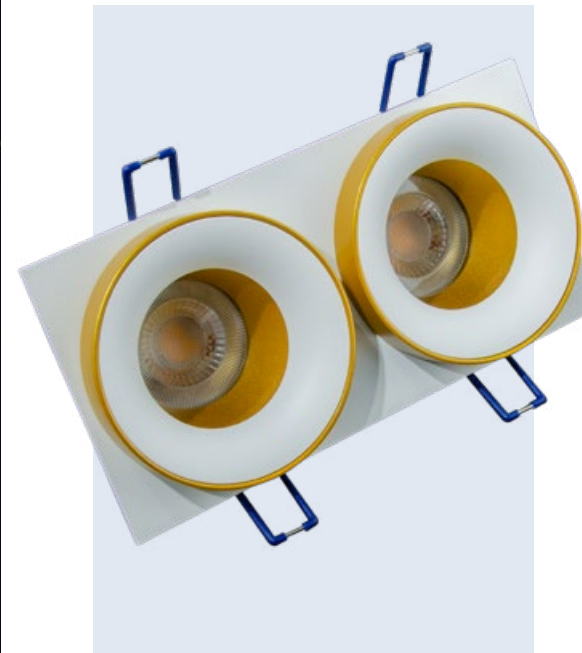

TANGO FAMILY

The product prime (PRIME) category provides the product types between a top quality and qualified performance.

* Prime series provides spot cases particularly suitable for Gu10 - Gu5.3 bulb for indoor and outdoor.

* Provides the best compromise between an attractive price and qualified housing quality.

* Focus on high quality material.

* Excellent finishes and product design.

* Many body - case - reflector color options.

Typical Applications :

- Houses and offices applications.
- Architectural applications.
- General lighting applications.
- Retail store applications.