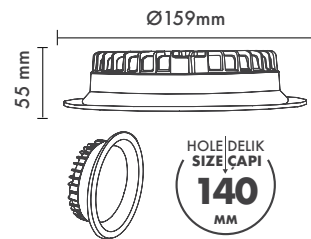

Beam Informations And Technicals / Teknik ve Açılabilir Bilgiler