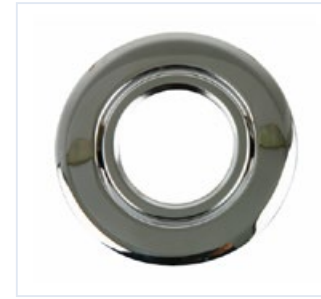

Chrome
Chrome