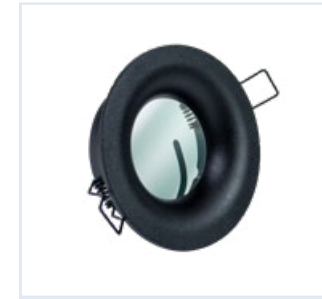

M 200-60 IP65 42

10520060

Sumota Mini IP65

Black - Siyah
Gu10 - Gu5.3
W/G:85mm - H/Y:75mm
Ø70mm
80 pcs
50x32x25