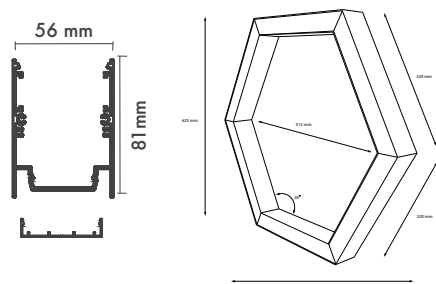

Beam Informations And Technicals / Teknik ve Açısal Bilgiler

	Line - Sıra	3000K Lumen	4000K Lumen	5000K Lumen	Watt	CRI
Osram	1	5670 lm	5724 lm	5940 lm	54 Watt	>82