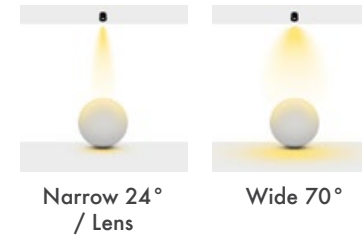

Beam Informations And Technicals / Teknik ve Açısal Bilgiler