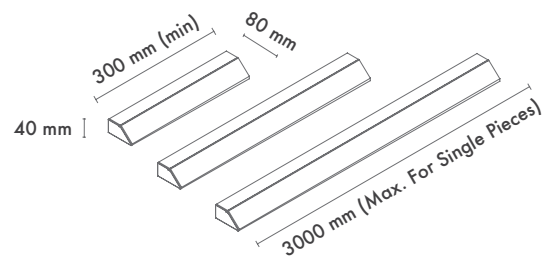

Beam Informations And Technicals / Teknik ve Açısıl Bilgiler