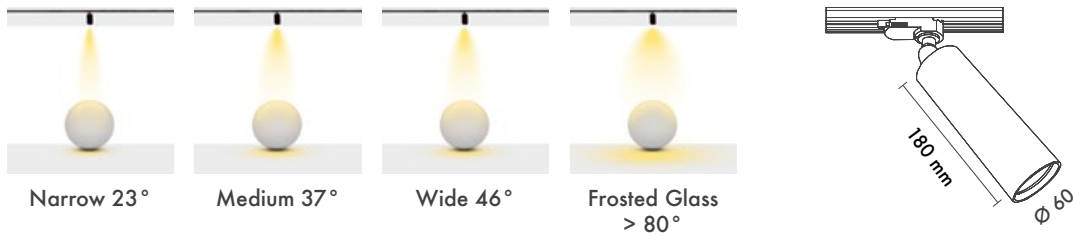

Beam Informations And Technicals / Teknik ve Açısıl Bilgiler

	3000K Lumen	4000K Lumen	5000K Lumen	mA	Watt	*CRI
Samsung Cob Led	710 lm	770 lm	830 lm	180	7 Watt	>80
Samsung Cob Led	1010 lm	1070 lm	1130 lm	250	10 Watt	>80

Available Finishes
Uygulama Renkleri

Textured White
Ral 9016

Textured Grey
Ral 9006

Textured Black
Ral 9005

*For more page : 550
*Diğer renkler : 550