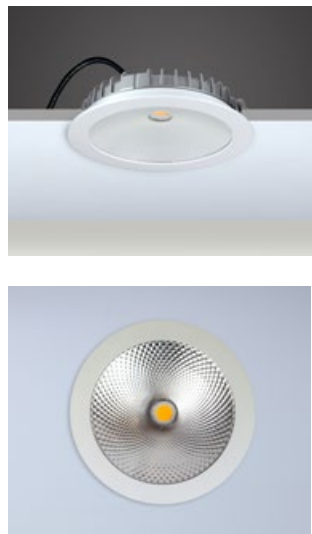

Product Specification / Ürün Özellikleri

Installation Type : Recessed

Body and Heatsink : Aluminium Injection Body and Heatsink

Glass Options : Tempered (Standard) / Frosted

Body Color : Electrostatic Powder Coating

Led : Samsung

Driver : Tridonic / Philips / Osram / Eaglerise

Beam Options : 90°

Protection Type : IP20 / IP44

Hole Size : Ø158mm

Dimming Options : Phase-Cut / 1-10 V / DALI

Product Dimensions : H:38mm W:173mm

Montaj Tipi : Sıva Altı

Gövde ve Soğutucu : Alüminyum Enjeksiyon Gövde ve Soğutucu

Cam Çeşitleri : Temperli (Standart) / Buzlu

Gövde Rengi : Elektrostatik Toz Boya

Led : Samsung

Sürücü : Tridonic / Philips / Osram / Eaglerise

Açı Seçenekleri : 90°

Koruma Sınıfı : IP20 / IP44

Delik Çapı : Ø158mm

Dim Opsiyonları : Triak / 1-10 V / DALI

Ürün Ölçüleri : Y:38mm G:173mm

Beam Informations And Technicals / Teknik ve Açılal Bilgiler

	3000K Lumen	4000K Lumen	5000K Lumen	mA	Watt	CRI
Samsung Cob Led	2400 lm	2500 lm	2600 lm	500	20 Watt	>80

Available Finishes
Uygulama Renkleri

Textured White
Ral 9016

Textured Grey
Ral 9006

Textured Black
Ral 9005

*For more page : 550
*Diğer renkler : 550

Product Specification / Ürün Özellikleri

Installation Type : Recessed

Body and Heatsink : Aluminium Injection Body and Heatsink

Glass Options : Tempered (Standard) / Frosted

Body Color : Electrostatic Powder Coating

Led : Samsung

Driver : Tridonic / Philips / Osram / Eaglerise

Beam Options : 90°

Protection Type : IP20 / IP44

Hole Size : Ø214mm

Dimming Options : Phase-Cut / 1-10 V / DALI

Product Dimensions : H:44mm W:229mm

Montaj Tipi : Sıva Altı

Gövde ve Soğutucu : Alüminyum Enjeksiyon Gövde ve Soğutucu

Cam Çeşitleri : Temperli (Standart) / Buzlu

Gövde Rengi : Elektrostatik Toz Boya

Led : Samsung

Sürücü : Tridonic / Philips / Osram / Eaglerise

Açı Seçenekleri : 90°

Koruma Sınıfı : IP20 / IP44