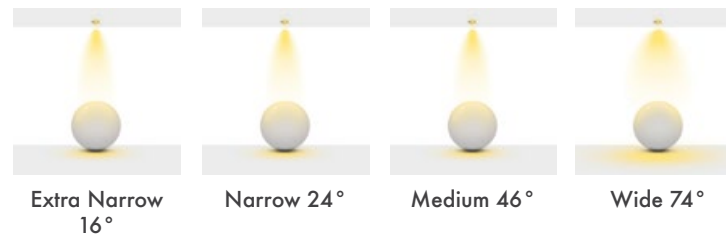

Available Finishes
Uygulama Renkleri

Textured White
Ral 9016

Textured Grey
Ral 9006

Textured Black
Ral 9005

*For more page : 550
*Diğer renkler : 550

	3000K Lumen	4000K Lumen	5000K Lumen	mA	Watt	CRI
Samsung Cob Led	4400 lm	4600 lm	4800 lm	500	40 Watt	>80
Samsung Cob Led	7000 lm	7300 lm	7400 lm	700	60 Watt	>80
Samsung Cob Led	8400 lm	8800 lm	9000 lm	800	70 Watt	>80
Samsung Cob Led	9800 lm	10000 lm	12000 lm	1050	84 Watt	>80
Samsung Cob Led	4000 lm	4200 lm	4400 lm	500	40 Watt	>90
Samsung Cob Led	6000 lm	6200 lm	6400 lm	700	60 Watt	>90
Samsung Cob Led	7600 lm	7800 lm	8000 lm	800	70 Watt	>90
Samsung Cob Led	8600 lm	8800 lm	9000 lm	1050	84 Watt	>90