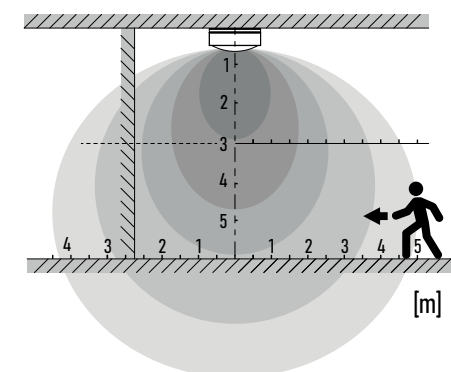

Detection Meters