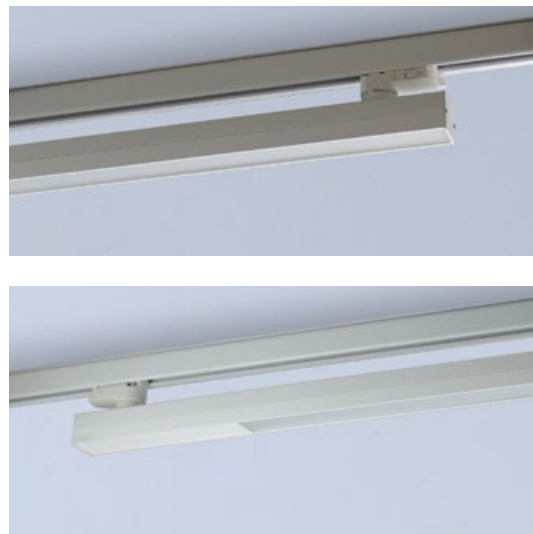

Product Specification / Ürün Özellikleri

Installation Type : Track Mounted

Body and Heatsink : Aluminium Extrusion Body and Aluminium End Caps

Diffuser Options : Opal Polycarbonate

Body Color : Electrostatic Powder Coating

Led : Osram

Driver : Tridonic / Philips / Osram / Eaglerise

Protection Type : IP20 / IP44

Dimming Options : Phase-Cut / 1-10 V / DALI

Product Dimensions : H:36mm W:42mm

Montaj Tipi : Raya Monte

Gövde ve Soğutucu : Alüminyum Ekstrüzyon Gövde ve Alüminyum Sonlandırma Kapakları

Difüzör Çeşitler : Opal Polikarbon

Gövde Rengi : Elektrostatik Toz Boya

Led : Osram

Sürücü : Tridonic / Philips / Osram / Eaglerise

Koruma Sınıfı : IP20 / IP44

Dim Opsiyonları : Triak / 1-10 V / DALI

Ürün Ölçüleri : Y:36mm G:42mm

Beam Informations And Technicals / Teknik ve Açısal Bilgiler

	Length - Uzunluk	Line - Sıra	3000K Lumen	4000K Lumen	5000K Lumen	Watt	CRI
Osram	0600mm	1	1568 lm	1693 lm	1943 lm	16 Watt	>82
Osram	1200mm	1	3136 lm	3386 lm	3636 lm	32 Watt	>82
Osram	2400mm	1	6272 lm	6772 lm	7272 lm	64 Watt	>82
Osram	3000mm	1	7644 lm	7894 lm	8144 lm	78 Watt	>82
Osram	0600mm	2	2354 lm	2438 lm	2622 lm	23 Watt	>82
Osram	1200mm	2	4608 lm	4876 lm	5244 lm	46 Watt	>82
Osram	2400mm	2	9116 lm	9752 lm	10.488 lm	92 Watt	>82
Osram	3000mm	2	11.370 lm	12.190 lm	13.110 lm	115 Watt	>82

Available Finishes
Uygulama Renkleri

Textured White
Ral 9016

Textured Grey
Ral 9006

Textured Black
Ral 9005

*For more page : 550
*Diğer renkler : 550