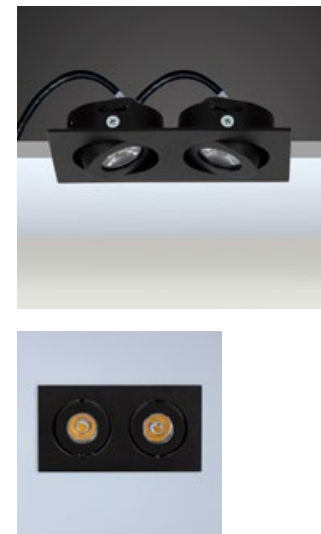

Product Specification / Ürün Özellikleri

Installation Type : Recessed

Body and Heatsink : Aluminium Injection Body and Heatsink

Lens : PMMA

Body Color : Electrostatic Powder Coating or Aluminium Body

Led : Cree Power Led