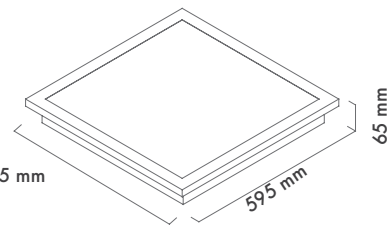

Beam Informations And Technicals / Teknik ve Açılal Bilgiler

105°

T-Bar System

595 mm

65 mm

	3000K Lumen	4000K Lumen	5000K Lumen	mA	Watt	CRI
Samsung	3900 lm	3950 lm	3990 lm	700	32 Watt	>80
Samsung	5040 lm	5080 lm	5120 lm	900	42 Watt	>80