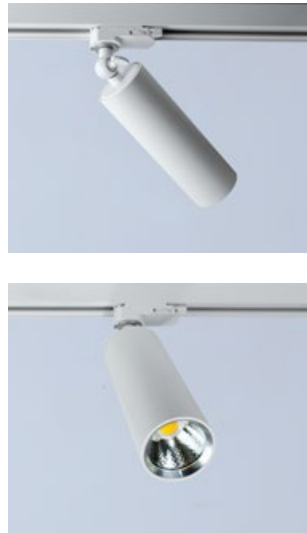

Product Specification / Ürün Özellikleri

Installation Type : Track Mounted

Body and Heatsink : Aluminium Injection Body and Heatsink

Glass Options : Tempered (Standard) / Frosted

Body Color : Electrostatic Powder Coating

Led : Samsung

Driver : Tridonic / Philips / Osram / Eaglerise

Beam Options : 23° / 37° / 51°

Protection Type : IP20

Socket Types : Monophase / Triphase / DALI

Dimming Options : Phase-Cut / 1-10 V / DALI

Product Dimensions : L:180mm W 60mm

Montaj Tipi : Raya Monte

Gövde ve Soğutucu : Alüminyum Enjeksiyon Gövde ve Soğutucu

Cam Çeşitleri : Temperli (Standart) / Buzlu

Gövde Rengi : Elektrostatik Toz Boya

Led : Samsung

Sürücü : Tridonic / Philips / Osram / Eaglerise

Açı Seçenekleri : 23° / 37° / 51°

Koruma Sınıfı : IP20

Soket Tipleri : Monophase / Trifaze / DALI

Dim Opsiyonları : Triak / 1-10 V / DALI

Ürün Ölçüleri : U:130mm G: 60mm