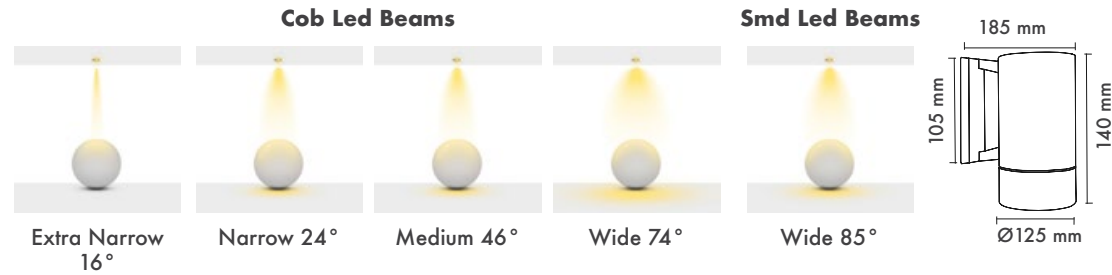

Beam Informations And Technicals / Teknik ve Açısıl Bilgiler

	2700K Lumen	3000K Lumen	4000K Lumen	mA	Watt	CRI
Samsung Cob Led	710 lm	770 lm	830 lm	180	7 Watt	>80
Samsung Cob Led	1010 lm	1070 lm	1130 lm	250	10 Watt	>80
Samsung Cob Led	2200 lm	2300 lm	2400 lm	500	20 Watt	>80
Samsung Cob Led	3500 lm	3600 lm	3700 lm	700	30 Watt	>80
Osram Smd Led	-	1000 lm	1050 lm	350	10 Watt	>85

Available Finishes
Uygulama Renkleri

Textured White
Ral 9016

Textured Grey
Ral 9006

Textured Black
Ral 9005

*For more page : 550
*Diğer renkler : 550