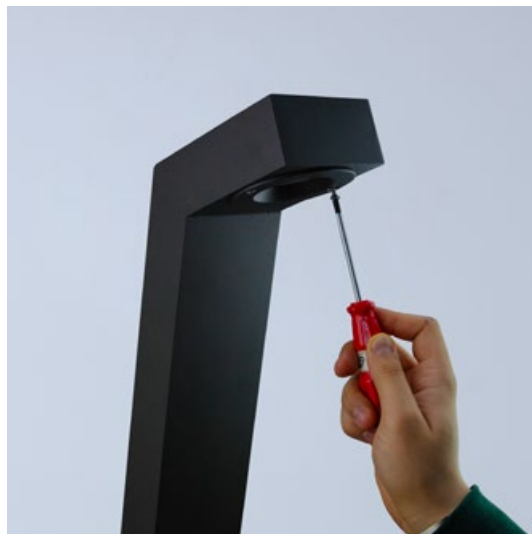

future proof