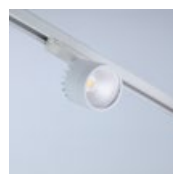

Lorenzo 30 Recessed
Recessed Spotlight

P: 246

Lorenzo 30 Surface
Surface Mounted Spotlight

P: 247

Lorenzo 30 Surface
Adjustable
Surface Mounted Spotlight

P: 248

Lorenzo Track 30 IT
Track Spotlight

P: 249