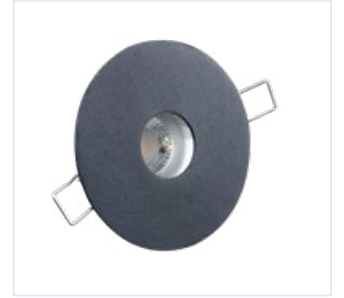

M 200-13A 42

10520013A

Pinhole/A

Black - Siyah
Gu10 - Gu5.3
W/G:85mm - H/Y:75mm
Ø80mm
80 pcs
50x32x25