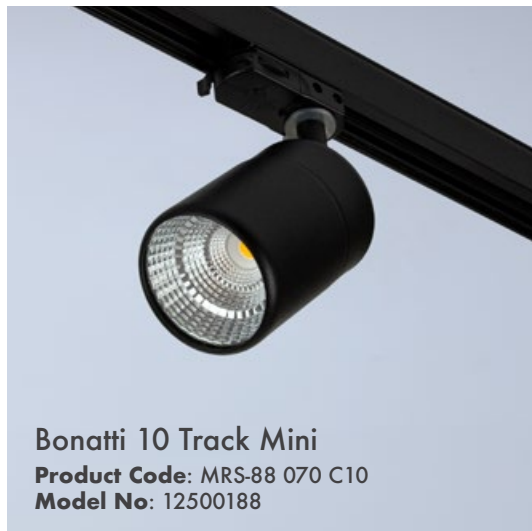

Available Finishes
Uygulama Renkleri

Textured White
Ral 9016

Textured Grey
Ral 9006

Textured Black
Ral 9005

*For more page : 550
*Diğer renkler : 550

Bonatti 10 Track Mini
Product Code: MRS-88 070 C10
Model No: 12500188