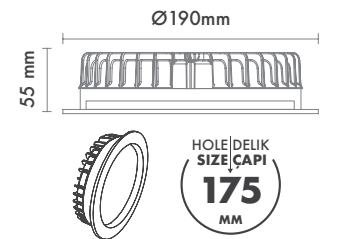

Beam Informations And Technicals / Teknik ve Açısıl Bilgiler