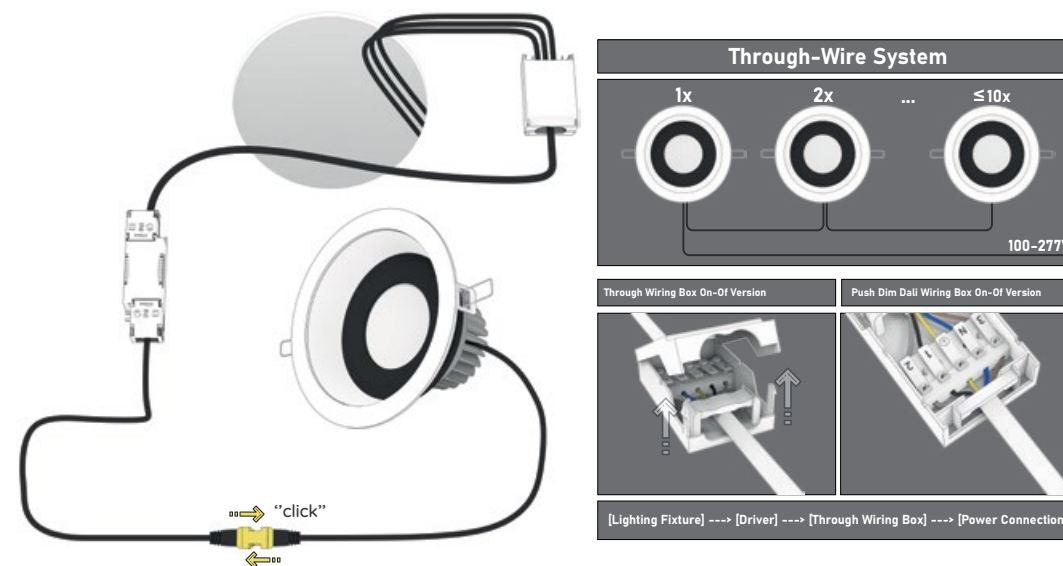

Benefits of Metsan's Through Wiring System:

- Faster installation with less effort
- Cost-efficient due to reduced cabling
- More reliable connections, minimizing potential faults
- Ideal for large projects such as commercial buildings, warehouses, and industrial facilities