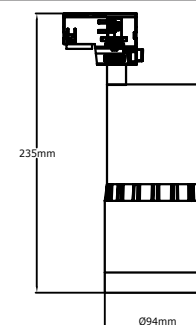

Beam Informations And Technicals / Teknik ve Açılal Bilgiler

	3000K Lumen	4000K Lumen	5000K Lumen	mA	Watt	CRI
Samsung Cob Led	2200 lm	2300 lm	2400 lm	500	20 Watt	>80
Samsung Cob Led	3500 lm	3600 lm	3700 lm	700	30 Watt	>80
Samsung Cob Led	2000 lm	2100 lm	2200 lm	500	20 Watt	>90
Samsung Cob Led	3000 lm	3100 lm	3200 lm	700	30 Watt	>90