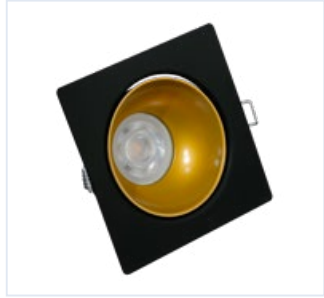

MA 84-080/X 42

10584800

Epsilon

Black - Siyah
Gu10 - Gu5.3
W/G:118mm - H/Y:90mm
Ø100mm
50 pcs
50x32x25