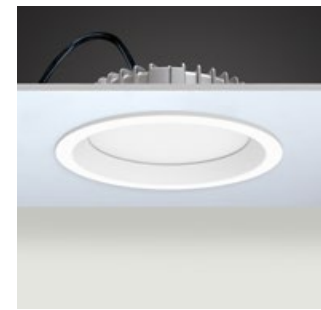

Product Specification / Ürün Özellikleri

Installation Type : Recessed

Body and Heatsink : Aluminium Injection Body and Heatsink

Diffuser Options : Opal Polystyren / Opal PMMA (Fire-Proof) / Microprismatic (3D)