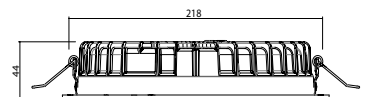

Beam Informations And Technicals / Teknik ve Açılal Bilgiler