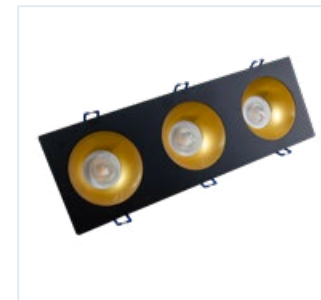

MA 84-081/X-3 42

10584831

Epsilon Trio Fixed

Black - Siyah
Gu10 - Gu5.3
W/G:118mm - H/Y:95mm
Ø85mmx3 (CTC is 88mm)
16 pcs
50x32x25

Reflector Colors
Reflektör Renkləri

- Chrome - Krom
- Copper - Bakır
- Gold - Altın
- Platinum - Platin
- Black - Siyah
- White - Beyaz