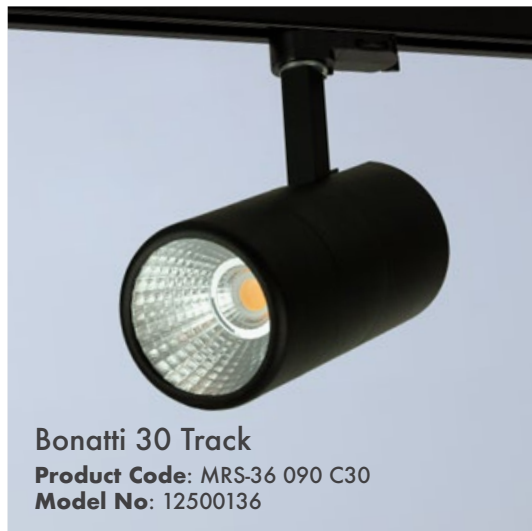

Product Specification / Ürün Özellikleri

Installation Type : Track Mounted

Body and Heatsink : Aluminium Extrusion Body and Heatsink

Glass Options : Tempered (Standard) / Frosted

Body Color : Electrostatic Powder Coating

Led : Samsung

Driver : Tridonic / Philips / Osram / Eaglerise

Beam Options : 28° / 40° / 74°

Protection Type : IP20

Socket Types : Monophase / Triphase / DALI

Dimming Options : Phase-Cut / 1-10 V / DALI

Product Dimensions : L:150mm W: 90mm

Montaj Tipi : Raya Monte

Gövde ve Soğutucu : Alüminyum Ekstrüzyon Gövde ve Soğutucu

Cam Çeşitleri : Temperli (Standart) / Buzlu

Gövde Rengi : Elektrostatik Toz Boya

Led : Samsung

Sürücü : Tridonic / Philips / Osram / Eaglerise

Açı Seçenekleri : 28° / 40° / 74°

Koruma Sınıfı : IP20

Soket Tipleri : Monofaze / Trifaze / DALI

Dim Opsiyonları : Triak / 1-10 V / DALI

Ürün Ölçüleri : U:150mm G: 90mm