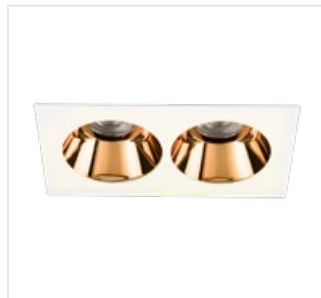

MA 79-080/X-2 31

10578290

Reflecto Square Double 90-Y

White - Beyaz
Gu10 - Gu5.3
W/G:89x157mm - H/Y:90mm
80x145mm
25 pcs
50x32x25