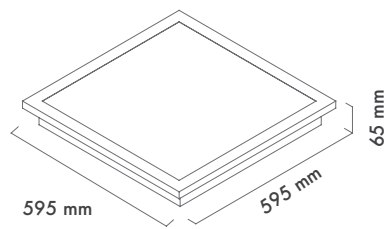

Beam Informations And Technicals / Teknik ve Açılal Bilgiler

105°

Lotus Y Clip-in 60x60

Product Code: MAC-12 60x60

Model No: 141126060

Product Specification / Ürün Özellikleri

Installation Type : Clip-in Ceiling

Body and Heatsink : DKP Metal Body and frame

Diffuser Options : Opal Polystyren / Opal PMMA (Fire-Proof) / Microprismatic (3D)

Body Color : Electrostatic Powder Coating

Led : Samsung

Driver : Tridonic / Philips / Osram / Eaglerise

Protection Type : IP20 / IP54

Dimming Options : Phase-Cut / 1-10 V / DALI

Product Dimensions : H:50mm W:595mm

Montaj Tipi : Clip-in Tavan

Gövde ve Soğutucu : DKP Metal Gövde ve Çerçeve

Difüzör Çeşitler : Opal Polisitren / Opal PMMA (Alev Almaz) / Mikroprizmatik (3B)

Gövde Rengi : Elektrostatik Toz Boya

Led : Samsung

Sürücü : Tridonic / Philips / Osram / Eaglerise

Koruma Sınıfı : IP20 / IP54

Dim Opsiyonları : Triak / 1-10 V / DALI

Ürün Ölçüleri : Y:50mm G:595mm