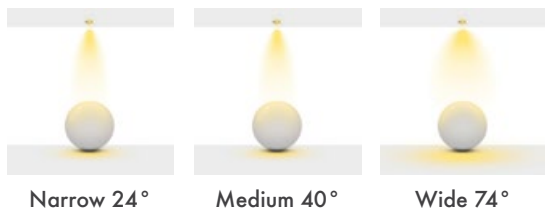

Beam Informations And Technicals / Teknik ve Açılabilir Bilgiler

	3000K Lumen	4000K Lumen	5000K Lumen	mA	Watt	CRI
Samsung Cob Led	2200 lm	2300 lm	2400 lm	500	20 Watt	>80
Samsung Cob Led	3500 lm	3600 lm	3700 lm	700	30 Watt	>80
Samsung Cob Led	2000 lm	2100 lm	2200 lm	500	20 Watt	>90
Samsung Cob Led	3000 lm	3100 lm	3200 lm	700	30 Watt	>90