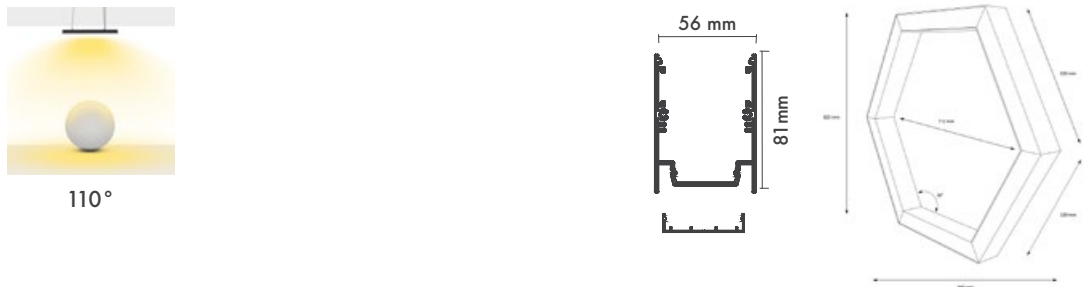

Beam Informations And Technicals / Teknik ve Açısal Bilgiler

	Line - Sıra	3000K Lumen	4000K Lumen	5000K Lumen	Watt	CRI
Osram	1	8820 lm	8904 lm	9240 lm	84 Watt	>82

Available Finishes
Uygulama Renkleri

Textured White
Ral 9016

Textured Grey
Ral 9006

Textured Black
Ral 9005

*For more page : 550
*Diğer renkler : 550