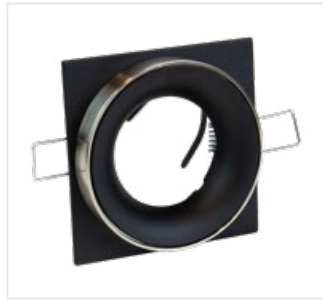

MA 911/XX/YY 31

10590011

Tango Ganna Square

White - Beyaz
Gu10 - Gu5.3
W/G:87x87mm - H/Y:85mm
Ø100mm
80 pcs
50x32x25

MA 901/XX 42

10590001

Tango Square

Black - Siyah
Gu10 - Gu5.3
W/G:87x87mm - H/Y:60mm
Ø70mm
80 pcs
50x32x25