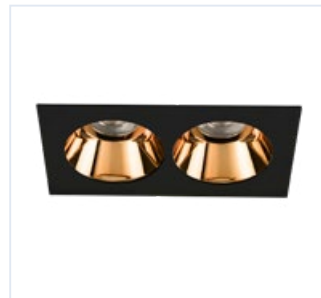

MA 79-080/X-2 42

10578290

Reflecto Square Double 90-Y

Black - Siyah
Gu10 - Gu5.3
W/G:89x157mm - H/Y:90mm
80x145mm
25 pcs
50x32x25