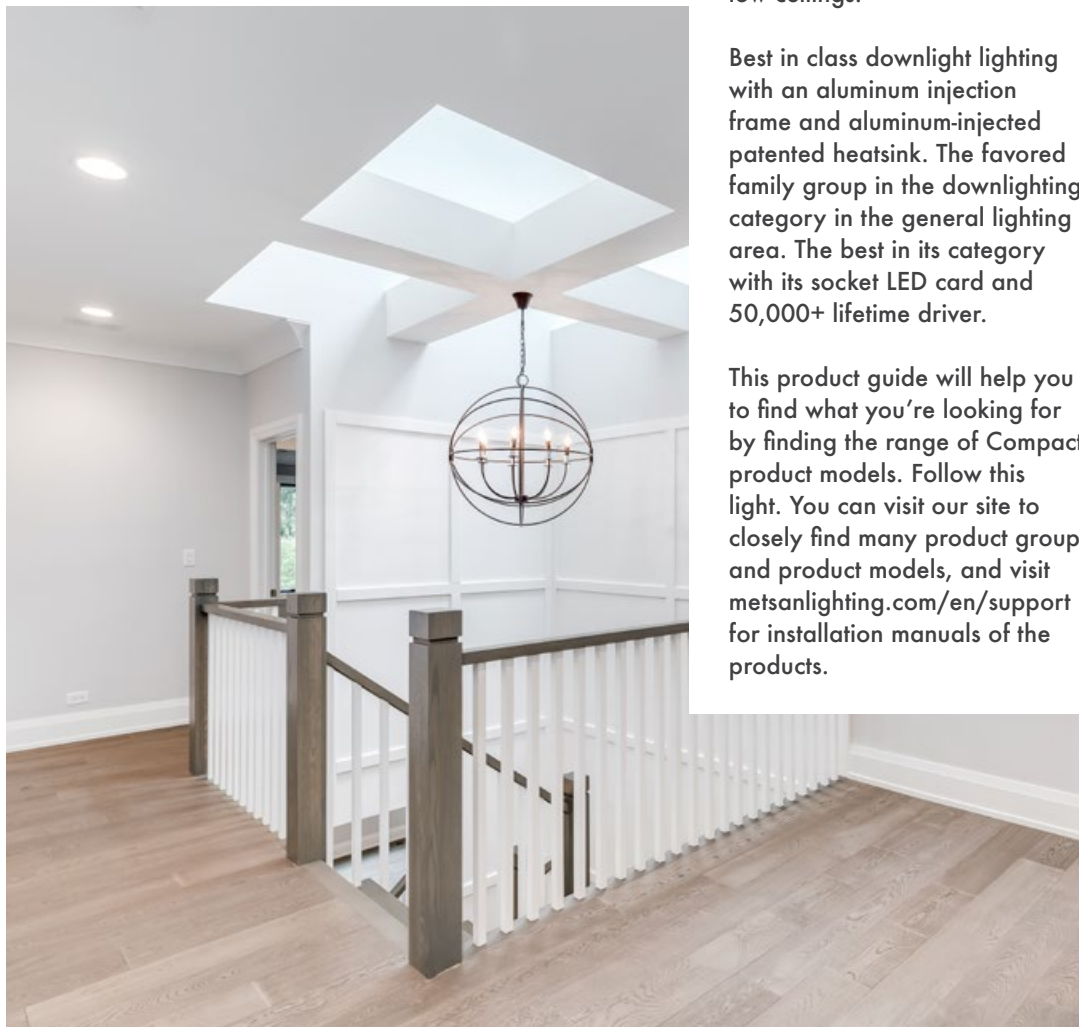

COMPACT FAMILY

With its compact deep frame and 8 different flush-mounted options for various hole sizes and other types, the Compact model is classic, but ahead of the curve with its quality and long lifespan. It is a product that offers a high level of efficiency and strong heatsink construction along with being applicable for low ceilings.

Best in class downlight lighting with an aluminum injection frame and aluminum-injected patented heatsink. The favored family group in the downlighting category in the general lighting area. The best in its category with its socket LED card and 50,000+ lifetime driver.

This product guide will help you to find what you're looking for by finding the range of Compact product models. Follow this light. You can visit our site to closely find many product groups and product models, and visit metsanlighting.com/en/support for installation manuals of the products.

Recessed Downlight

P: 75

Recessed Downlight

P: 76

Recessed Downlight

P: 77

Recessed Downlight

P: 78

Recessed Downlight

P: 79

Recessed Downlight

P: 80

Recessed Spotlight

P: 81