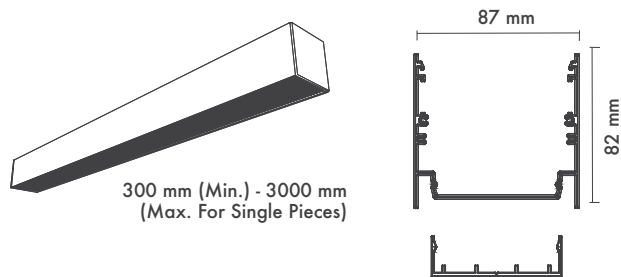

Beam Informations And Technicals / Teknik ve Açısıl Bilgiler

Available Finishes
Uygulama Renkleri

Textured White
Ral 9016

Textured Grey
Ral 9006

Textured Black
Ral 9005

*For more page : 550
*Diğer renkler : 550

	Length - Uzunluk	Line - Sıra	3000K Lumen	4000K Lumen	5000K Lumen	Watt	CRI
Osram	0600mm	1	1568 lm	1693 lm	1943 lm	16 Watt	>82
Osram	1200mm	1	3136 lm	3386 lm	3636 lm	32 Watt	>82
Osram	2400mm	1	6272 lm	6772 lm	7272 lm	64 Watt	>82
Osram	3000mm	1	7644 lm	7894 lm	8144 lm	78 Watt	>82
Osram	0600mm	2	2354 lm	2438 lm	2622 lm	23 Watt	>82
Osram	1200mm	2	4608 lm	4876 lm	5244 lm	46 Watt	>82
Osram	2400mm	2	9116 lm	9752 lm	10.488 lm	92 Watt	>82
Osram	3000mm	2	11.370 lm	12.190 lm	13.110 lm	115 Watt	>82