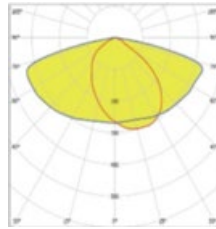

Park / T2
Assymetrical