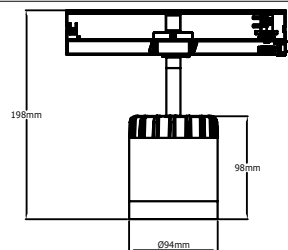

Beam Informations And Technicals / Teknik ve Açılal Bilgiler

	3000K Lumen	4000K Lumen	5000K Lumen	mA	Watt	CRI
Samsung Cob Led	2200 lm	2300 lm	2400 lm	500	20 Watt	>80
Samsung Cob Led	3500 lm	3600 lm	3700 lm	700	30 Watt	>80
Samsung Cob Led	2000 lm	2100 lm	2200 lm	500	20 Watt	>90
Samsung Cob Led	3000 lm	3100 lm	3200 lm	700	30 Watt	>90