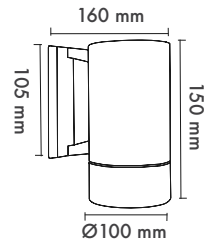

Ürün Ölçüleri : Y:160mm G:100mm U:150mm

Beam Informations And Technicals / Teknik ve Açısal Bilgiler

Cob Led Beams

Narrow 25° / Lens

Medium 47°

Smd Led Beams

Wide 85°

	2700K Lumen	3000K Lumen	4000K Lumen	mA	Watt	CRI
Samsung Cob Led	710 lm	770 lm	830 lm	180	7 Watt	>80
Samsung Cob Led	1010 lm	1070 lm	1130 lm	250	10 Watt	>80
Osram Smd Led	-	540 lm	570 lm	350	6 Watt	>85