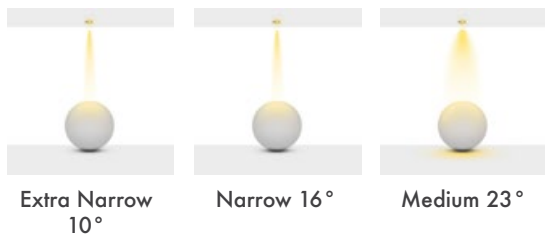

Beam Informations And Technicals / Teknik ve Açılabilir Bilgiler