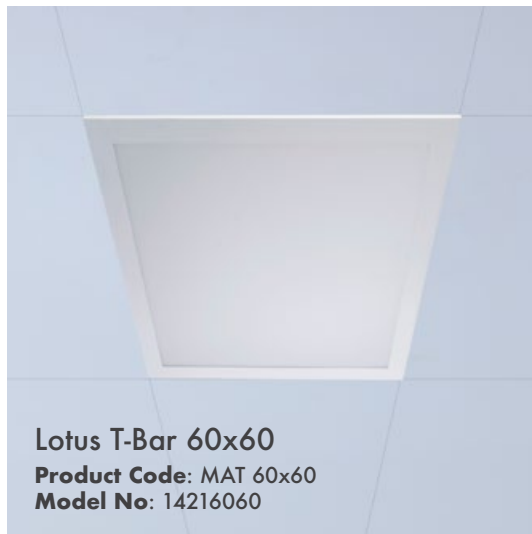

Lotus T-Bar 60x60

Product Code: MAT 60x60
Model No: 14216060

Product Specification / Ürün Özellikleri

Installation Type : T-Bar Ceiling

Body and Heatsink : DKP Metal Body and frame

Diffuser Options : Opal Polystyren / Opal PMMA (Fire-Proof) / Microprismatic (3D)

Body Color : Electrostatic Powder Coating

Led : Samsung

Driver : Tridonic / Philips / Osram / Eaglerise

Protection Type : IP20 / IP54

Dimming Options : Phase-Cut / 1-10 V / DALI

Product Dimensions : H:50mm W:595mm

Montaj Tipi : Taşünü Tavan

Gövde ve Soğutucu : DKP Metal Gövde ve Çerçeve

Difüzör Çeşitler : Opal Polisitren / Opal PMMA (Alev Almaz) / Mikroprizmatik (3B)

Gövde Rengi : Elektrostatik Toz Boya

Led : Samsung

Sürücü : Tridonic / Philips / Osram / Eaglerise

Koruma Sınıfı : IP20 / IP54

Dim Opsiyonları : Triak / 1-10 V / DALI

Ürün Ölçüleri : Y:50mm G:595mm

Beam Informations And Technicals / Teknik ve Açılal Bilgiler

105°

T-Bar System

595 mm

65 mm

	3000K Lumen	4000K Lumen	5000K Lumen	mA	Watt	CRI
Samsung	3900 lm	3950 lm	3990 lm	700	32 Watt	>80
Samsung	5040 lm	5080 lm	5120 lm	900	42 Watt	>80

Available Finishes
Uygulama Renkleri

Textured White
Ral 9016

Textured Grey
Ral 9006

Textured Black
Ral 9005

*For more page : 550
*Diğer renkler : 550