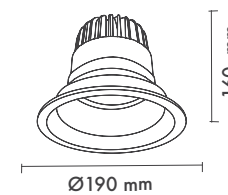

Beam Informations And Technicals / Teknik ve Açılal Bilgiler

Dolis Fixed

Recessed Spotlight

P: 288