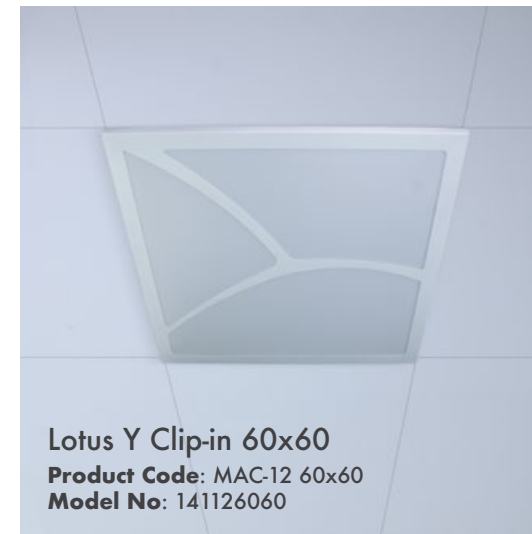

Lotus Y Clip-in 60x60

Product Code: MAC-12 60x60

Model No: 141126060

Product Specification / Ürün Özellikleri

Installation Type : Clip-in Ceiling

Body and Heatsink : DKP Metal Body and frame

Diffuser Options : Opal Polystyren / Opal PMMA (Fire-Proof) / Microprismatic (3D)

Body Color : Electrostatic Powder Coating

Led : Samsung

Driver : Tridonic / Philips / Osram / Eaglerise

Protection Type : IP20 / IP54

Dimming Options : Phase-Cut / 1-10 V / DALI

Product Dimensions : H:50mm W:595mm

Montaj Tipi : Clip-in Tavan

Gövde ve Soğutucu : DKP Metal Gövde ve Çerçeve

Difüzör Çeşitler : Opal Polisitren / Opal PMMA (Alev Almaz) / Mikroprizmatik (3B)

Gövde Rengi : Elektrostatik Toz Boya

Led : Samsung

Sürücü : Tridonic / Philips / Osram / Eaglerise

Koruma Sınıfı : IP20 / IP54

Dim Opsiyonları : Triak / 1-10 V / DALI

Ürün Ölçüleri : Y:50mm G:595mm