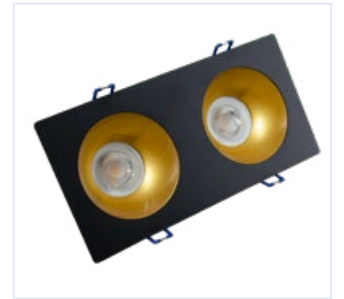

MA 84-081/X-2 42

10584821

Epsilon Double Fixed

Black - Siyah
Gu10 - Gu5.3
W/G:118mm - H/Y:98mm
Ø85mmx2 (CTC is 111mm)
20 pcs
50x32x25