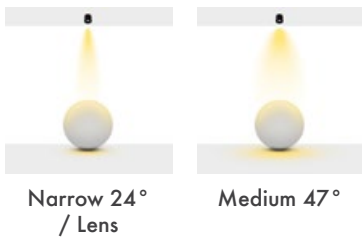

Beam Informations And Technicals / Teknik ve Açısıl Bilgiler

Narrow 24°
/ Lens

Medium 47°