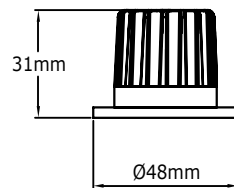

Beam Informations And Technicals / Teknik ve Açılabilir Bilgiler