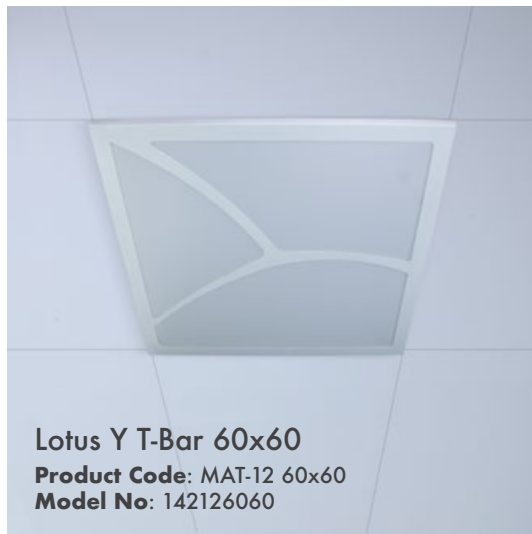

Available Finishes
Uygulama Renkleri

Textured White
Ral 9016

Textured Grey
Ral 9006

Textured Black
Ral 9005

*For more page : 550
*Diğer renkler : 550

Lotus Y T-Bar 60x60

Product Code: MAT-12 60x60

Model No: 142126060