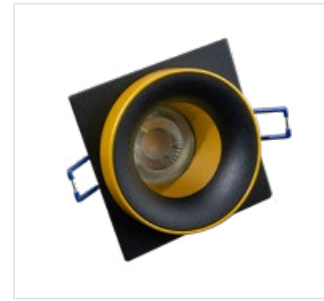

MA 911/XX/YY 42

10590011

Tango Ganna Square

Black - Siyah
Gu10 - Gu5.3
W/G:87x87mm - H/Y:85mm
Ø70mm
80 pcs
50x32x25