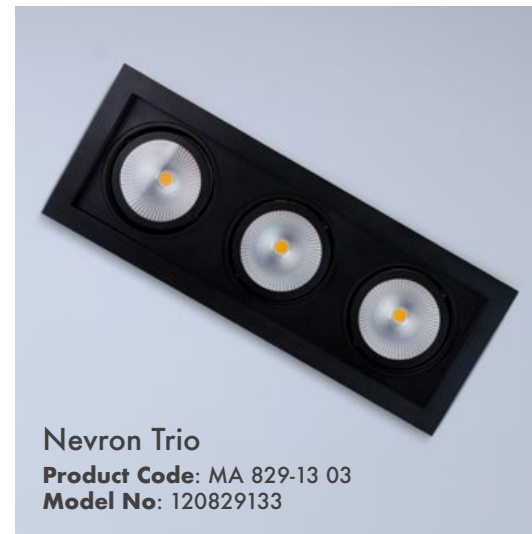

Available Finishes
Uygulama Renkleri

Textured White
Ral 9016

Textured Grey
Ral 9006

Textured Black
Ral 9005

*For more page : 550
*Diğer renkler : 550

	3000K Lumen	4000K Lumen	5000K Lumen	mA	Watt	CRI
Samsung Cob Led	4400 lm	4600 lm	4800 lm	500	40 Watt	>80
Samsung Cob Led	7000 lm	7300 lm	7400 lm	700	60 Watt	>80
Samsung Cob Led	8400 lm	8800 lm	9000 lm	800	70 Watt	>80
Samsung Cob Led	9800 lm	10000 lm	12000 lm	1050	84 Watt	>80
Samsung Cob Led	4000 lm	4200 lm	4400 lm	500	40 Watt	>90
Samsung Cob Led	6000 lm	6200 lm	6400 lm	700	60 Watt	>90
Samsung Cob Led	7600 lm	7800 lm	8000 lm	800	70 Watt	>90
Samsung Cob Led	8600 lm	8800 lm	9000 lm	1050	84 Watt	>90