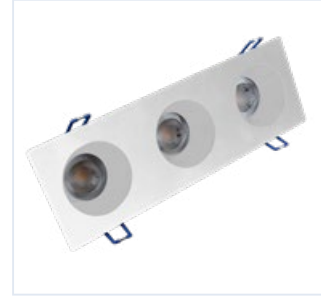

MA 82-061/X-3 31

10582631

Leo Trio Fixed

White - Beyaz
Gu10 - Gu5.3
W/G:262x86mm - H/Y:85mm
Ø65mmx3 (CTC is 88mm)
20 pcs
50x32x25