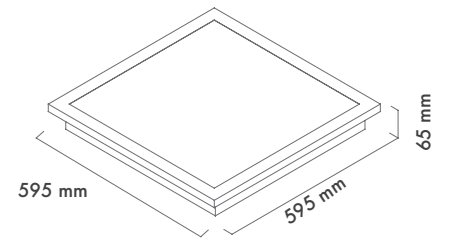

Beam Informations And Technicals / Teknik ve Açısıl Bilgiler

T-Bar System