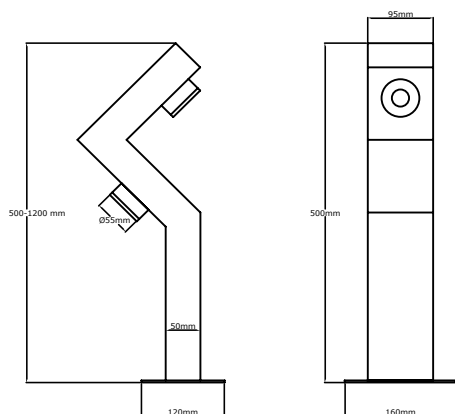

Technical Drawing