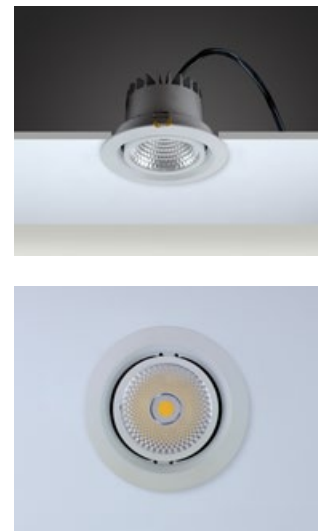

Lorenzo Track 30
Track Spotlight

P: 250

Lorenzo Track 30 D
Track Spotlight

P: 251

Lorenzo 30 Recessed

Product Code: M 400-59 ODC30
Model No: 12040059

Product Specification / Ürün Özellikleri

Installation Type : Recessed