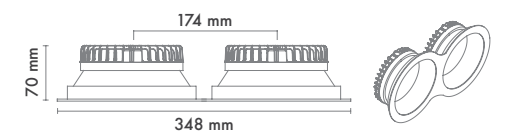

HOLE|DELİK
SIZE|ÇAPI
158x2
MM

	3000K Lumen	4000K Lumen	5000K Lumen	mA	Watt	CRI
Osram	2000 lm	2100 lm	2200 lm	350	20 Watt	>85