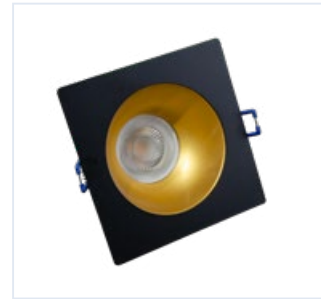

MA 84-081/X 42

10584801

Epsilon Fixed

Black - Siyah
Gu10 - Gu5.3
W/G:112x112mm - H/Y:98mm
Ø85mm
50 pcs
50x32x25