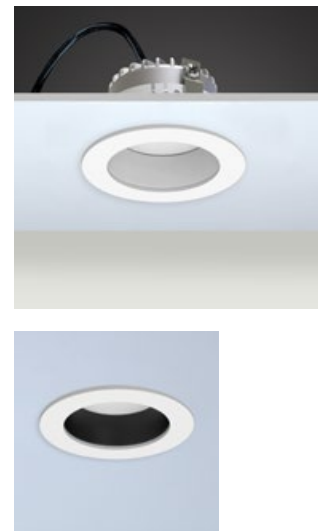

Recessed Downlight

P: 89

Agenor 8'' Surface

Surface Mounted Downlight

P: 90

Agenor 2''

Product Code: M 200 68
Model No: 11020068

Product Specification / Ürün Özellikleri