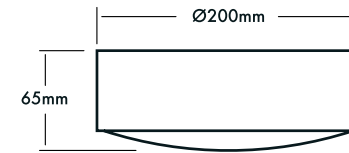

Beam Informations And Technicals / Teknik ve Açılal Bilgiler