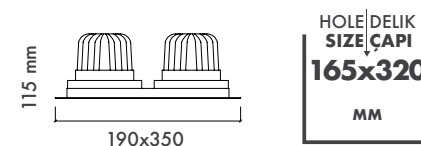

Beam Informations And Technicals / Teknik ve Açısal Bilgiler

Available Finishes
Uygulama Renkleri

Textured White
Ral 9016

Textured Grey
Ral 9006

Textured Black
Ral 9005

*For more page : 550
*Diğer renkler : 550