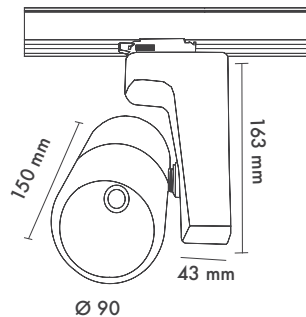

Beam Informations And Technicals / Teknik ve Açısal Bilgiler

Available Finishes
Uygulama Renkleri

Textured White
Ral 9016

Textured Grey
Ral 9006

Textured Black
Ral 9005

*For more page : 550
*Diğer renkler : 550

	3000K Lumen	4000K Lumen	5000K Lumen	mA	Watt	CRI
Samsung Cob Led	2200 lm	2300 lm	2400 lm	500	20 Watt	>80
Samsung Cob Led	3500 lm	3600 lm	3700 lm	700	30 Watt	>80
Samsung Cob Led	2000 lm	2100 lm	2200 lm	500	20 Watt	>90
Samsung Cob Led	3000 lm	3100 lm	3200 lm	700	30 Watt	>90