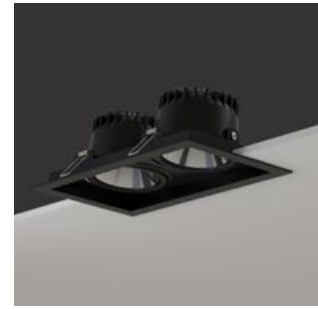

3000K Lumen	4000K Lumen	5000K Lumen	mA	Watt	CRI
Samsung Cob Led	1850 lm	1875 lm	1900 lm	350	15 Watt	>80
Samsung Cob Led	2200 lm	2300 lm	2400 lm	500	20 Watt	>80
Samsung Cob Led	1600 lm	1650 lm	1700 lm	350	15 Watt	>90
Samsung Cob Led	2000 lm	2100 lm	2200 lm	500	20 Watt	>90

Product Specification / Ürün Özellikleri

Installation Type : Recessed

Body and Heatsink : Aluminium Injection Body and Heatsink

Glass Options : Tempered (Standard) / Frosted

Body Color : Electrostatic Powder Coating

Led : Samsung

Driver : Tridonic / Philips / Osram / Eaglerise

Beam Options : 16° / 24° / 46° / 70°

Protection Type : IP20 / IP44

Hole Size : Ø135x255mm

Dimming Options : Phase-Cut / 1-10 V / DALI

Product Dimensions : H:98mm W:270x150mm

Montaj Tipi : Sıva Altı

Gövde ve Soğutucu : Alüminyum Enjeksiyon Gövde ve Soğutucu

Cam Çeşitleri : Temperli (Standart) / Buzlu

Gövde Rengi : Elektrostatik Toz Boya

Led : Samsung

Sürücü : Tridonic / Philips / Osram / Eaglerise

Açı Seçenekleri : 16° / 24° / 46° / 70°

Koruma Sınıfı : IP20 / IP44

Delik Çapı : Ø135x255mm

Dim Opsiyonları : Triak / 1-10 V / DALI

Ürün Ölçüleri : Y:150mm G:270x150mm