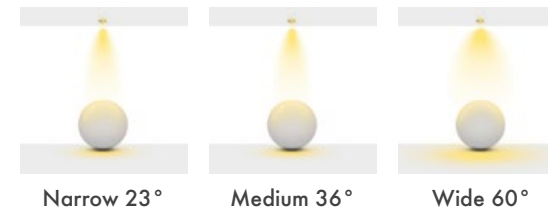

Beam Informations And Technicals / Teknik ve Açısız Bilgiler