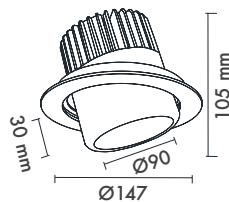

Beam Informations And Technicals / Teknik ve Açılabilir Bilgiler

	3000K Lumen	4000K Lumen	5000K Lumen	mA	Watt	CRI
Samsung Cob Led	2200 lm	2300 lm	2400 lm	500	20 Watt	>80
Samsung Cob Led	3500 lm	3600 lm	3700 lm	700	30 Watt	>80
Samsung Cob Led	2000 lm	2100 lm	2200 lm	500	20 Watt	>90
Samsung Cob Led	3000 lm	3100 lm	3200 lm	700	30 Watt	>90