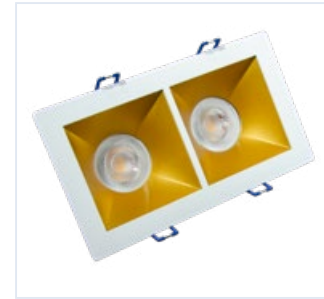

MA 86-080/X 42

10586801

Dorado Fixed

Black - Siyah
Gu10 - Gu5.3
W/G:112x112mm - H/Y:98mm
85x85mm
50 pcs
50x32x25

MA 86-081/X-2 31

10586821

Dorado Double Fixed

White - Beyaz
Gu10 - Gu5.3
W/G:195x112mm - H/Y:98mm
165x85mm
20 pcs
50x32x25