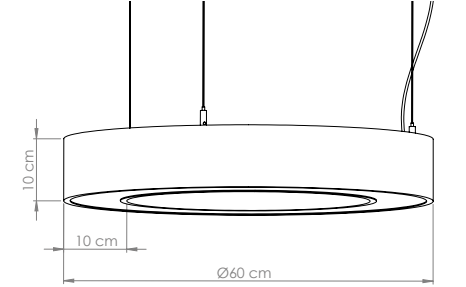

Beam Informations And Technicals / Teknik ve Açısıl Bilgiler