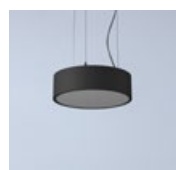

*For more page : 550
*Diğer renkler : 550

ARTEMIS CAPPADOCIA EFES FAMILY

Artemis 35 Surface

Shade Light

P: 457

Artemis 45 Surface

Shade Light

P: 458