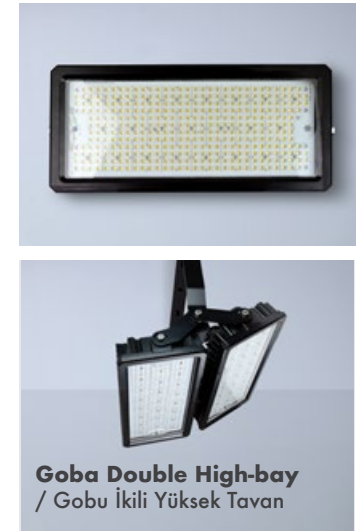

Goba Double High-bay
/ Gobu İkili Yüksek Tavan

Product Specification / Ürün Özellikleri

Installation Type : Surface Mounted / Suspended

Heatsink : Aluminium Injection

Lens : PMMA Lens

Fixings : Stainless Steel

Body Color : Black RAL 9005

Led : Samsung

Driver : Tridonic / Philips / Inventronic / Meanwell

Protection Type : IP66 / IK09

Ambient Temperature : - 30°C / 50°C

Dimming Options : Phase-Cut / 1-10 V / DALI

Product Dimensions : H:330mm W:350mm
L:480mm

Delivered ready to install, complete with factory fitted
integral gear tray, all supplied in a single carton.

Montaj Tipi : Sıva Üstü / Sarkıt

Soğutucu : Alüminyum Enjeksiyon

Lens : PMMA Lens

Bağlantılar : Paslanmaz Çelik

Kasa Rengi : Siyah RAL 9005

Led : Samsung

Sürücü : Tridonic / Philips / Inventronic / Meanwell

Koruma Sınıfı : IP65 / IK09

Ortam Sıcaklığı : - 30°C / 50°C

Dim Opsiyonları : Phase-Cut / 1-10 V / DALI

Ürün Ölçüleri : Y:140mm G:225mm U:480mm

Fabrikadan kurulumu hazır olarak teslim edilir, tüm
ürün tek bir kutu içinde teslim edilir.