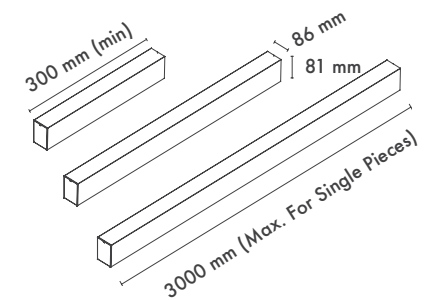

Beam Informations And Technicals / Teknik ve Açılal Bilgiler

95°

	Length - Uzunluk	Modul	3000K Lumen	4000K Lumen	5000K Lumen	Watt	CRI
Osram	0600mm	3	1620 lm	1693 lm	1943 lm	18 Watt	>85
Osram	1200mm	6	3240 lm	3386 lm	3636	36 Watt	>85
Osram	2400mm	12	6480 lm	6772 lm	7272 lm	72 Watt	>85