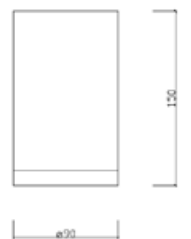

Beam Informations And Technicals / Teknik ve Açısız Bilgiler

	3000K Lumen	4000K Lumen	5000K Lumen	mA	Watt	CRI
Samsung Cob Led	710 lm	770 lm	830 lm	180	7 Watt	>80
Samsung Cob Led	1010 lm	1070 lm	1130 lm	250	10 Watt	>80