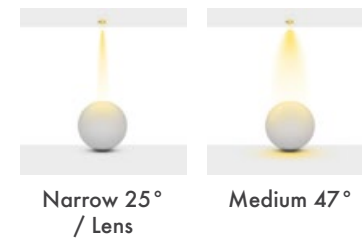

Beam Informations And Technicals / Teknik ve Açılal Bilgiler

Narrow 25°
/ Lens

Medium 47°

HOLE/DELİK
SIZE/ÇAPI
85
MM