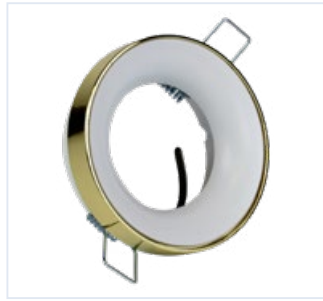

MA 911/XX/YY-2 42

10590211

Tango Ganna Square Double

Black - Siyah
Gu10 - Gu5.3
W/G:118mm - H/Y:55mm
Ø70mmx2 (CTC is 90mm)
25 pcs
50x32x25

MA 903/XX 31

10590003

Tango V2

White - Beyaz
Gu10 - Gu5.3
W/G:80mm - H/Y:60mm
Ø70mm
80 pcs
50x32x25