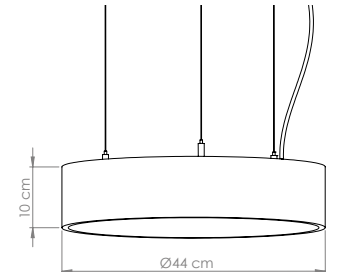

Beam Informations And Technicals / Teknik ve Açısıl Bilgiler