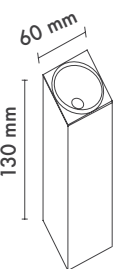

Beam Informations And Technicals / Teknik ve Açısal Bilgiler