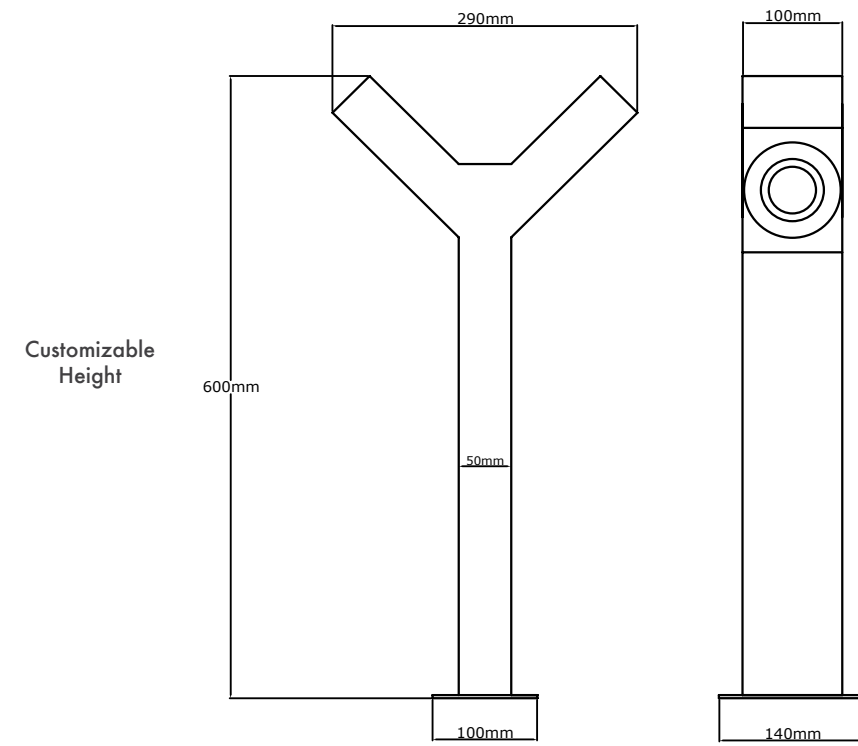

Beam Informations And Technicals / Teknik ve Açısal Bilgiler

60° / Asymmetric

	3000K Lumen	4000K Lumen	6500K Lumen	Watt
Samsung Led	1800 lm	1850 lm	1900 lm	20 Watt

Available Finishes
Uygulama Renkleri

● Textured White Ral 9016 ● Textured Black Ral 9005 ● Textured Grey Ral 9006