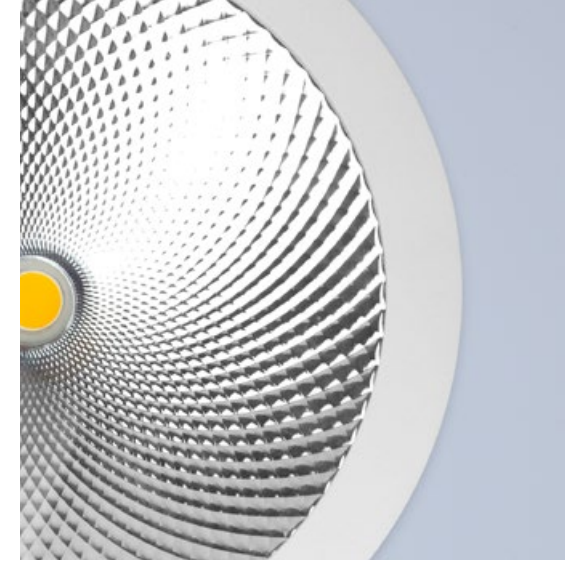

ALYES FAMILY

Classic but with high-quality components, well-designed products. Although its a standard model, it has extraordinary quality. Ayles products will offer you a joyful journey to find what you desire while decorating your space.

Best in class spot lighting with an aluminum injection frame and aluminum-injected patented heatsink. The favored family group in the spotlight category in the all areas. The best in its category with its high efficient cob led and 50,000+ lifetime driver.

This product guide will help you to find what you're looking for by finding the range of Ayles product models. Follow this light. You can visit our site to closely find many product groups and product models, and visit metsanlighting.com/en/support for installation manuals of the products.

Recessed Spotlight

P: 219

Recessed Spotlight

P: 220

Recessed Spotlight

P: 221

Recessed Spotlight

P: 222

Surface Mounted Spotlight

P: 223

Surface Mounted Spotlight

P: 224

Surface Mounted Spotlight

P: 225