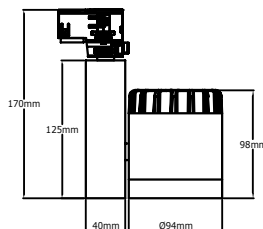

Beam Informations And Technicals / Teknik ve Açılabilir Bilgiler

	3000K Lumen	4000K Lumen	5000K Lumen	mA	Watt	CRI
Samsung Cob Led	2200 lm	2300 lm	2400 lm	500	20 Watt	>80
Samsung Cob Led	3500 lm	3600 lm	3700 lm	700	30 Watt	>80
Samsung Cob Led	2000 lm	2100 lm	2200 lm	500	20 Watt	>90
Samsung Cob Led	3000 lm	3100 lm	3200 lm	700	30 Watt	>90