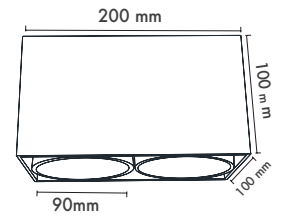

Beam Informations And Technicals / Teknik ve Açısal Bilgiler