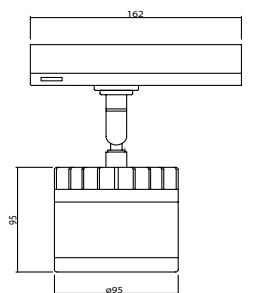

3000K Lumen	4000K Lumen	5000K Lumen	mA	Watt	CRI
Samsung Cob Led	2200 lm	2300 lm	2400 lm	500	20 Watt	>80
Samsung Cob Led	3500 lm	3600 lm	3700 lm	700	30 Watt	>80
Samsung Cob Led	2200 lm	2300 lm	2400 lm	500	20 Watt	>80
Samsung Cob Led	3500 lm	3600 lm	3700 lm	700	30 Watt	>80