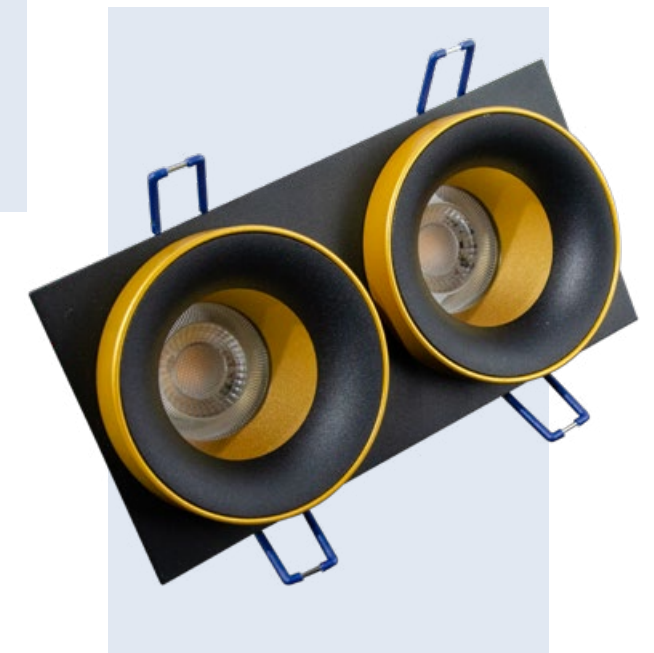

TANGO FAMILY

The product prime (PRIME) category provides the product types between a top quality and qualified performance.

* Prime series provides spot cases particularly suitable for Gu10 - Gu5.3 bulb for indoor and outdoor.

* Provides the best compromise between an attractive price and qualified housing quality.

* Focus on high quality material.

* Excellent finishes and product design.

* Many body - case - reflector color options.

Typical Applications :

- Houses and offices applications.
- Architectural applications.
- General lighting applications.
- Retail store applications.