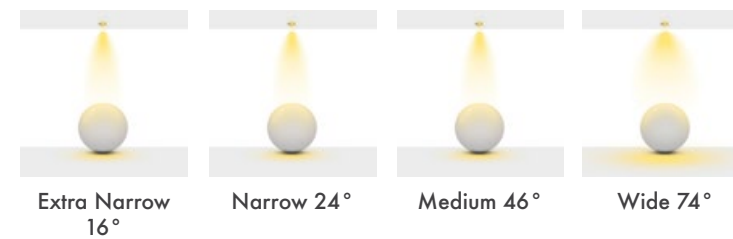

Beam Informations And Technicals / Teknik ve Açılal Bilgiler

Available Finishes
Uygulama Renkleri

Textured White
Ral 9016

Textured Grey
Ral 9006

Textured Black
Ral 9005

*For more page : 550
*Diğer renkler : 550