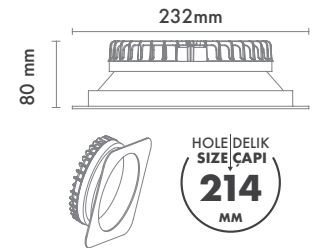

Beam Informations And Technicals / Teknik ve Açılal Bilgiler