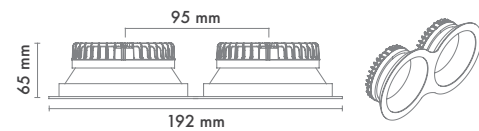

HOLE|DELİK
SIZE|ÇAPI
85x2
MM

	3000K Lumen	4000K Lumen	5000K Lumen	mA	Watt	CRI
Osram	1080 lm	1140 lm	1200 lm	350	12 Watt	>85