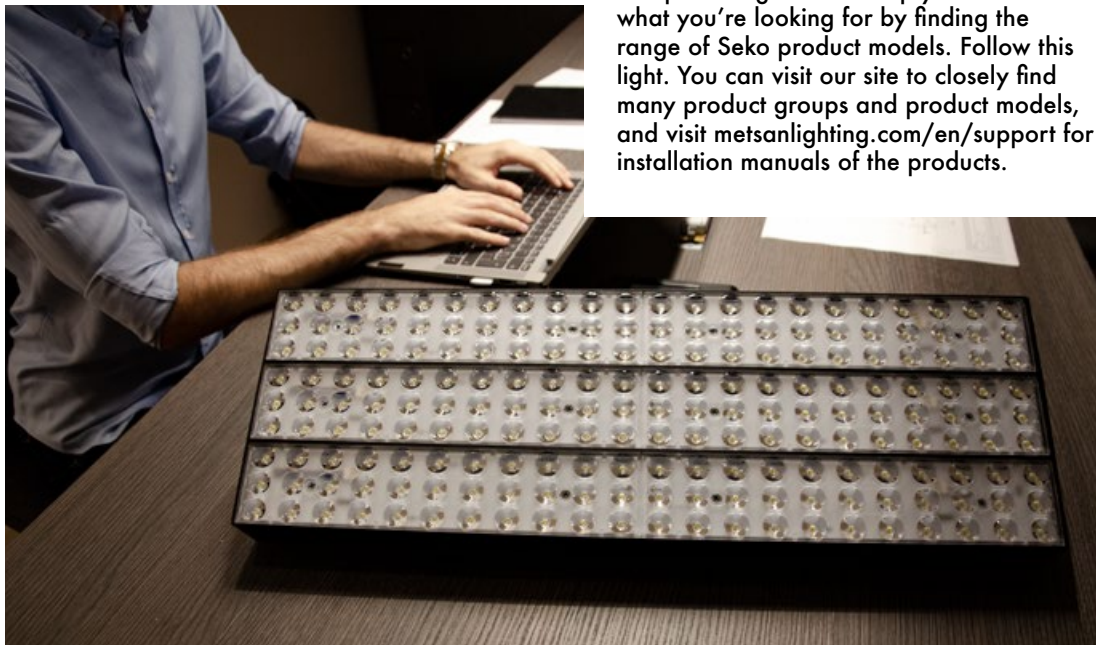

SEKO FAMILY

Solution for market lightings. Extraordinary type, different sizes, high-quality components, well-designed structure, Seko products will offer you a joyful journey to find what you desire while decorating your space. Vog offers you 4 installation variants.

Surface Mounted
Suspended
Track Mounted
Recessed (can be optional)

Best in class market lighting with an aluminum extrusion body and aluminium end caps. No light leak from the end caps. The favored family group in the linear light category in the all areas. The best in its category with its high efficient smd led and 50,000+ lifetime driver. The best PMMA lens for higher luminous.

This product guide will help you to find what you're looking for by finding the range of Seko product models. Follow this light. You can visit our site to closely find many product groups and product models, and visit metsanlighting.com/en/support for installation manuals of the products.

P: 427

P: 429

P: 431

P: 433

P: 427

P: 429

P: 431

P: 433