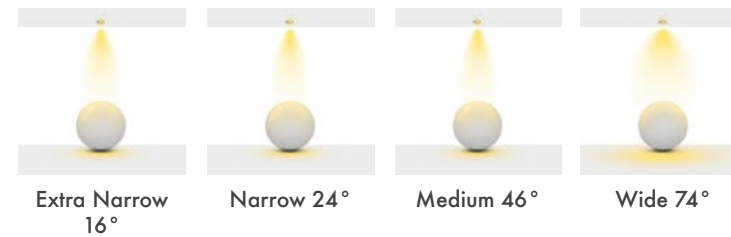

Beam Informations And Technicals / Teknik ve Açısal Bilgiler

Available Finishes
Uygulama Renkleri

Textured White
Ral 9016

Textured Grey
Ral 9006

Textured Black
Ral 9005

*For more page : 550
*Diğer renkler : 550