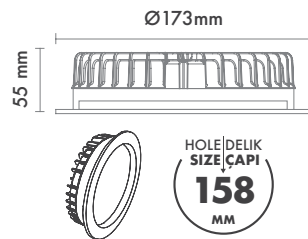

Beam Informations And Technicals / Teknik ve Açısıl Bilgiler