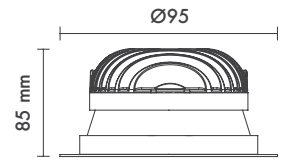

Ürün Ölçüleri : Y:85mm G:95mm

Beam Informations And Technicals / Teknik ve Açılal Bilgiler

Narrow 25°
/ Lens

Medium 47°

HOLE/DELİK
SIZE/ÇAPI
85
MM

	3000K Lumen	4000K Lumen	5000K Lumen	mA	Watt	CRI
Samsung Cob Led	710 lm	770 lm	830 lm	180	7 Watt	>80
Samsung Cob Led	1010 lm	1070 lm	1130 lm	250	10 Watt	>80