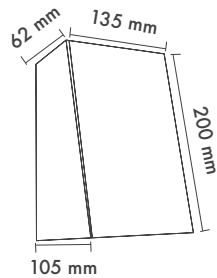

Beam Informations And Technicals / Teknik ve Açısıl Bilgiler