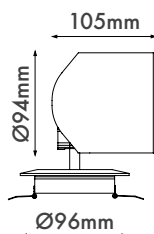

3000K Lumen	4000K Lumen	5000K Lumen	mA	Watt	CRI
Samsung Cob Led	2200 lm	2300 lm	2400 lm	500	20 Watt	>80
Samsung Cob Led	3500 lm	3600 lm	3700 lm	700	30 Watt	>80
Samsung Cob Led	2200 lm	2300 lm	2400 lm	500	20 Watt	>80
Samsung Cob Led	3500 lm	3600 lm	3700 lm	700	30 Watt	>80