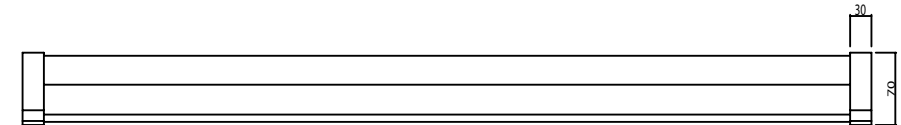

Beam Informations And Technicals / Teknik ve Açısal Bilgiler

Wide 130°