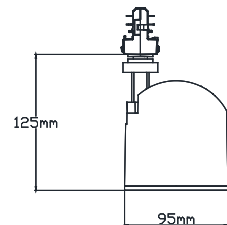

Beam Informations And Technicals / Teknik ve Açısıl Bilgiler

	3000K Lumen	4000K Lumen	5000K Lumen	mA	Watt	CRI
Samsung Cob Led	2200 lm	2300 lm	2400 lm	500	20 Watt	>80
Samsung Cob Led	3500 lm	3600 lm	3700 lm	700	30 Watt	>80
Samsung Cob Led	2000 lm	2100 lm	2200 lm	500	20 Watt	>90
Samsung Cob Led	3000 lm	3100 lm	3200 lm	700	30 Watt	>90