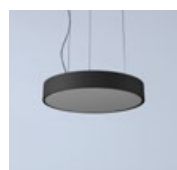

*For more page : 550
*Diğer renkler : 550

ARTEMIS CAPPADOCIA EFES FAMILY

Artemis 35 Surface

Shade Light

P: 457

Artemis 45 Surface

Shade Light

P: 458