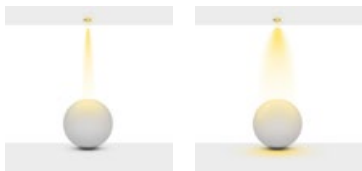

Ürün Ölçüleri : Y:160mm G:100mm U:150mm

Beam Informations And Technicals / Teknik ve Açısal Bilgiler

Cob Led Beams

Narrow 25° / Lens

Medium 47°

Smd Led Beams

Wide 85°

	2700K Lumen	3000K Lumen	4000K Lumen	mA	Watt	CRI
Samsung Cob Led	710 lm	770 lm	830 lm	180	7 Watt	>80
Samsung Cob Led	1010 lm	1070 lm	1130 lm	250	10 Watt	>80
Osram Smd Led	-	540 lm	570 lm	350	6 Watt	>85