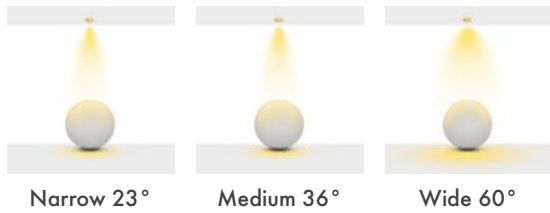

Beam Informations And Technicals / Teknik ve Açısıl Bilgiler

	3000K Lumen	4000K Lumen	5000K Lumen	mA	Watt	CRI
Samsung Cob Led	2200 lm	2300 lm	2400 lm	500	20 Watt	>80
Samsung Cob Led	3500 lm	3600 lm	3700 lm	700	30 Watt	>80
Samsung Cob Led	2000 lm	2100 lm	2200 lm	500	20 Watt	>90
Samsung Cob Led	3000 lm	3100 lm	3200 lm	700	30 Watt	>90