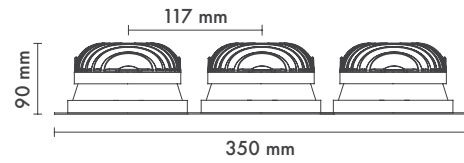

HOLE|DELİK
SIZE|ÇAPI
105x3
MM

	3000K Lumen	4000K Lumen	5000K Lumen	mA	Watt	CRI
Samsung Cob Led	2130 lm	2310 lm	2490 lm	180	21 Watt	>80
Samsung Cob Led	3030 lm	3210 lm	3390 lm	250	30 Watt	>80

Available Finishes
Uygulama Renkleri