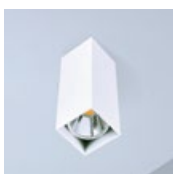

Zoom Square Surface
Surface Mounted Spotlight

P: 216