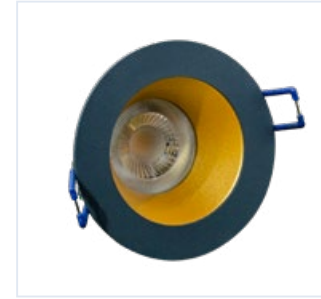

10581601

Draco Fixed

Black - Siyah
Gu10 - Gu5.3
W/G:86mm - H/Y:85mm
Ø65mm
80 pcs
50x32x25

MA 81-061/X-2 31

10581621

Draco Double Fixed

White - Beyaz
Gu10 - Gu5.3
W/G:174x86mm - H/Y:85mm
Ø65mmx2 (CTC is 88mm)
25 pcs
50x32x25