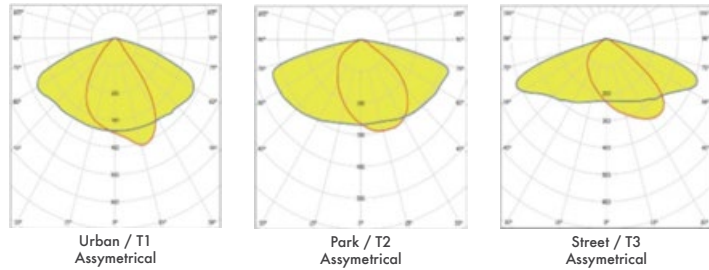

Urban / T1
Assymetrical

Park / T2
Assymetrical

Street / T3
Assymetrical