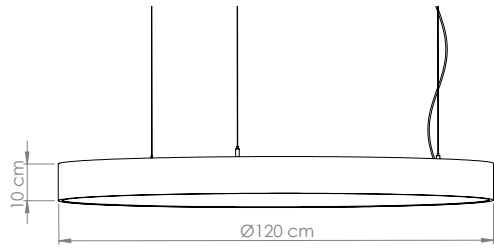

Beam Informations And Technicals / Teknik ve Açısıl Bilgiler