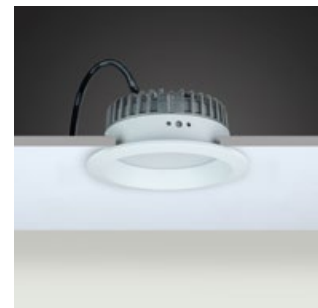

Product Specification / Ürün Özellikleri

Installation Type : Recessed

Body and Heatsink : Aluminium Injection Body and Heatsink

Diffuser Options : Opal Polystyren / Opal PMMA (Fire-Proof) / Microprismatic (3D)