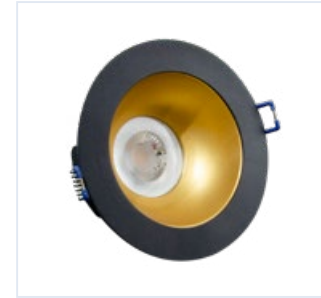

MA 85-081/X 31

10585801

Venus Fixed

White - Beyaz
Gu10 - Gu5.3
W/G:112mm - H/Y:98mm
Ø85mm
50 pcs
50x32x25

MA 85-081/X 42

10585801

Venus Fixed

Black - Siyah
Gu10 - Gu5.3
W/G:112mm - H/Y:98mm
Ø85mm
50 pcs
50x32x25