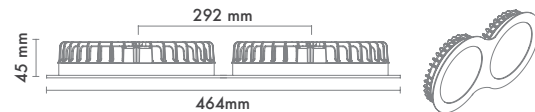

HOLE|DELİK
SIZE|ÇAPI
214x2
MM

	3000K Lumen	4000K Lumen	5000K Lumen	mA	Watt	CRI
Osram	5170 lm	5406 lm	5640 lm	350	46 Watt	>85
Osram	6742 lm	7050 lm	7356 lm	500	60 Watt	>85