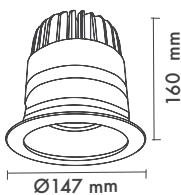

Beam Informations And Technicals / Teknik ve Açısal Bilgiler

Available Finishes
Uygulama Renkleri

Textured White
Ral 9016

Textured Grey
Ral 9006

Textured Black
Ral 9005

*For more page : 550
*Diğer renkler : 550

	3000K Lumen	4000K Lumen	5000K Lumen	mA	Watt	CRI
Samsung Cob Led	2200 lm	2300 lm	2400 lm	500	20 Watt	>80
Samsung Cob Led	3500 lm	3600 lm	3700 lm	700	30 Watt	>80
Samsung Cob Led	4300 lm	4400 lm	4500 lm	800	35 Watt	>80
Samsung Cob Led	4900 lm	5000 lm	5100 lm	1050	42 Watt	>80
Samsung Cob Led	2000 lm	2100 lm	2200 lm	500	20 Watt	>90
Samsung Cob Led	3000 lm	3100 lm	3200 lm	700	30 Watt	>90
Samsung Cob Led	3800 lm	3900 lm	4000 lm	800	35 Watt	>90
Samsung Cob Led	4300 lm	4400 lm	4500 lm	1050	42 Watt	>90