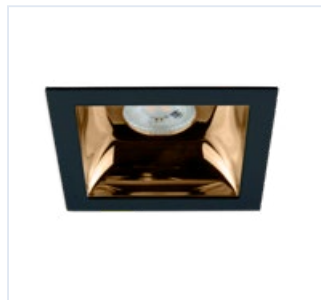

MA 79-110/X 42

10579110

Reflecto Square 110

Black - Siyah
Gu10 - Gu5.3
W/G:110mm - H/Y:90mm
98mm
50 pcs
50x32x25