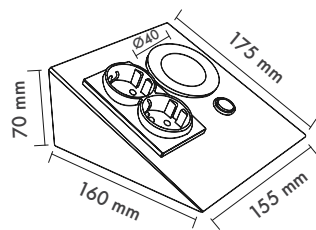

Beam Informations And Technicals / Teknik ve Açısıl Bilgiler