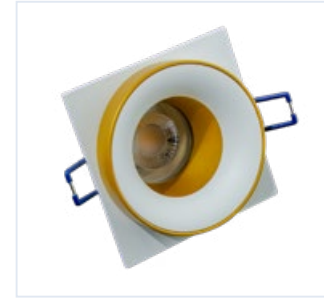

MA 911/XX/YY 31

10590011

Tango Ganna Square

White - Beyaz
Gu10 - Gu5.3
W/G:87x87mm - H/Y:85mm
Ø100mm
80 pcs
50x32x25

MA 901/XX 42

10590001

Tango Square

Black - Siyah
Gu10 - Gu5.3
W/G:87x87mm - H/Y:60mm
Ø70mm
80 pcs
50x32x25