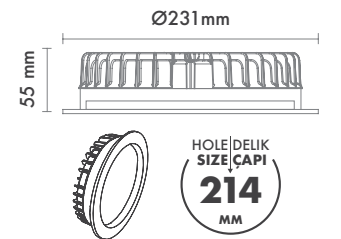

Beam Informations And Technicals / Teknik ve Açılal Bilgiler

105°