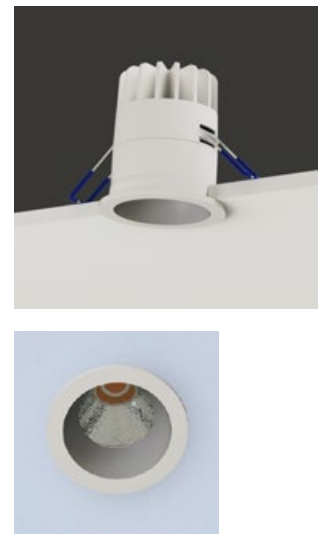

Product Specification / Ürün Özellikleri

Installation Type : Recessed

Body and Heatsink : Aluminium Injection Body and Heatsink

Glass Options : Tempered (Standard) / Frosted

Body Color : Electrostatic Powder Coating

Led : Samsung

Driver : Tridonic / Philips / Osram / Eaglerise

Beam Options : 23° / 37° / 51°

Protection Type : IP44 / IP65

Hole Size : Ø60mm

Dimming Options : Phase-Cut / 1-10 V / DALI

Product Dimensions : H:84mm W:69mm

Montaj Tipi : Sıva Altı

Gövde ve Soğutucu : Alüminyum Enjeksiyon Gövde ve Soğutucu

Cam Çeşitleri : Temperli (Standart) / Buzlu

Gövde Rengi : Elektrostatik Toz Boya

Led : Samsung

Sürücü : Tridonic / Philips / Osram / Eaglerise

Açı Seçenekleri : 23° / 37° / 51°

Koruma Sınıfı : IP44 / IP65

Delik Çapı : Ø60mm

Dim Opsiyonları : Triac / 1-10 V / DALI

Ürün Ölçüleri : Y:84mm G:69mm