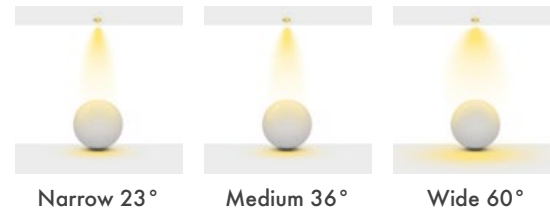

Beam Informations And Technicals / Teknik ve Açısıl Bilgiler

	3000K Lumen	4000K Lumen	5000K Lumen	mA	Watt	CRI
Samsung Cob Led	2200 lm	2300 lm	2400 lm	500	20 Watt	>80
Samsung Cob Led	3500 lm	3600 lm	3700 lm	700	30 Watt	>80
Samsung Cob Led	2200 lm	2300 lm	2400 lm	500	20 Watt	>80
Samsung Cob Led	3500 lm	3600 lm	3700 lm	700	30 Watt	>80