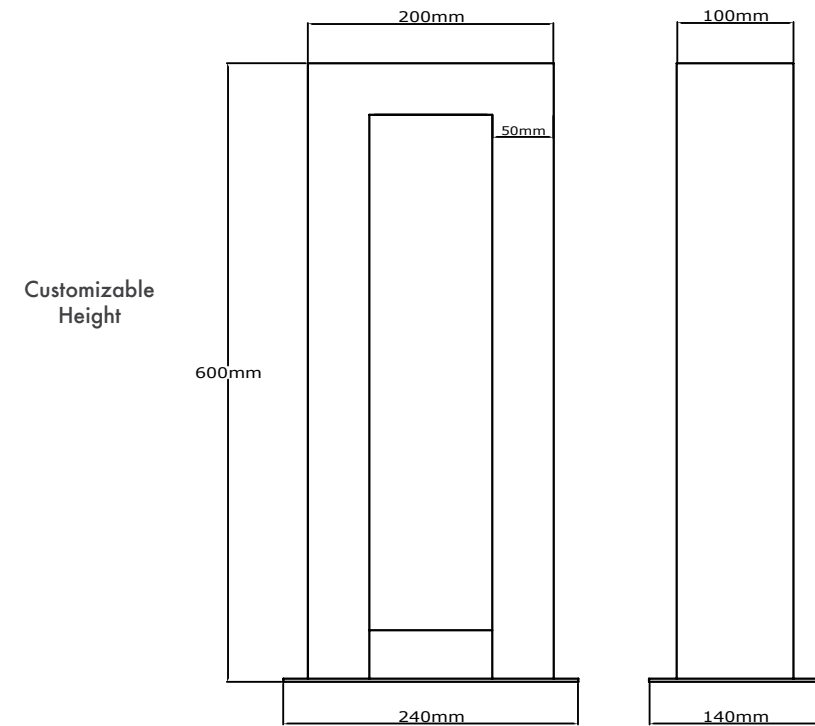

60° / Asymmetric

	3000K Lumen	4000K Lumen	6500K Lumen	Watt
Samsung Led	900 lm	925 lm	950 lm	10 Watt

Available Finishes
Uygulama Renkleri

● Textured White Ral 9016 ● Textured Black Ral 9005 ● Textured Grey Ral 9006