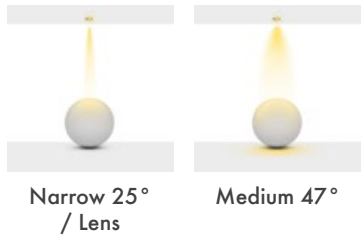

Beam Informations And Technicals / Teknik ve Açılal Bilgiler