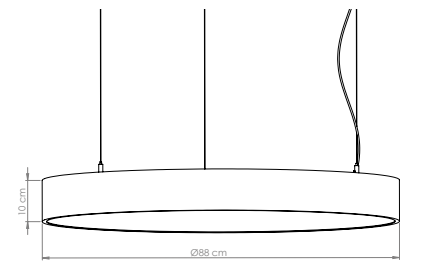

Beam Informations And Technicals / Teknik ve Açısıl Bilgiler