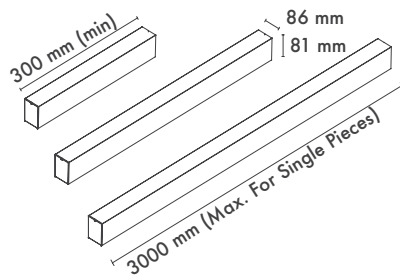

Beam Informations And Technicals / Teknik ve Açısıl Bilgiler

110°

	Length - Uzunluk	Line - Sıra	3000K Lumen	4000K Lumen	5000K Lumen	Watt	CRI
Osram	1200mm	1	3136 lm	3386 lm	3636	32 Watt	>82
Osram	1200mm	2	6272 lm	6772 lm	7272 lm	64 Watt	>82
Osram	Module	x 2	1080 lm	1140 lm	1200 lm	12 Watt	>85