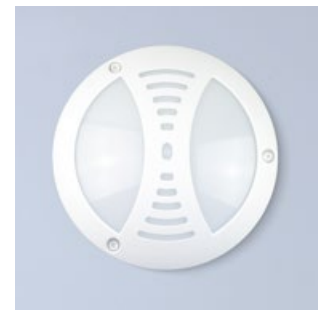

Product Specification / Ürün Özellikleri

Installation Type : Surface Mounted

Body and Heatsink : ABS Body and Aluminium Heatsink

Diffuser Options : Opal Polystyren / Opal PMMA

Body Color : Light Grey

Led : Osram