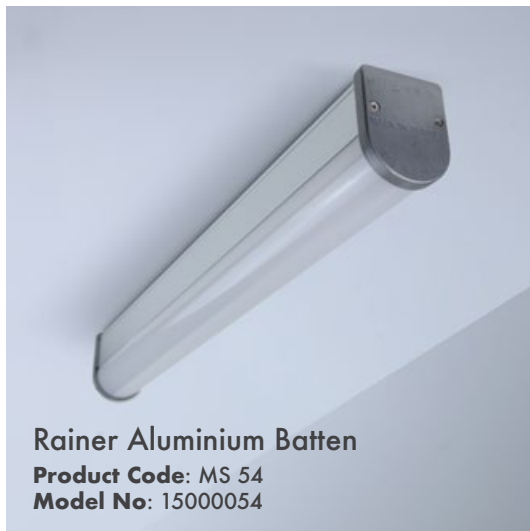

Rainer Aluminium Batten

Product Code: MS 54
Model No: 15000054