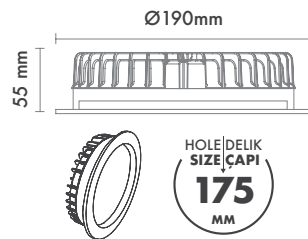

Product Specification / Ürün Özellikleri

Installation Type : Recessed

Body and Heatsink : Aluminium Injection Body and Heatsink

Diffuser Options : Opal Polystyren / Opal PMMA (Fire-Proof) / Microprismatic (3D)

Body Color : Electrostatic Powder Coating

Led : Osram

Driver : Tridonic / Philips / Osram / Eaglerise

Protection Type : IP54 / IP65

Hole Size : Ø175mm

Dimming Options : Phase-Cut / 1-10 V / DALI

Product Dimensions : H:55mm W:190mm

Montaj Tipi : Sıva Altı

Gövde ve Soğutucu : Alüminyum Enjeksiyon Gövde ve Soğutucu

Difüzör Çeşitler : Opal Polistiren / Opal PMMA (Alev Almaz) / Mikroprizmatik (3B)

Gövde Rengi : Elektrostatik Toz Boya

Led : Osram

Sürücü : Tridonic / Philips / Osram / Eaglerise

Koruma Sınıfı : IP54 / IP65

Delik Çapı : Ø175mm

Dim Opsiyonları : Triak / 1-10 V / DALI

Ürün Ölçüleri : Y:55mm G:190mm

Beam Informations And Technicals / Teknik ve Açılal Bilgiler

105°

	3000K Lumen	4000K Lumen	5000K Lumen	mA	Watt	CRI
Osram	2310 lm	2415 lm	2520 lm	350	21 Watt	>85

Available Finishes
Uygulama Renkleri

Textured White
Ral 9016

Textured Grey
Ral 9006

Textured Black
Ral 9005

*For more page : 550
*Diğer renkler : 550

Product Specification / Ürün Özellikleri

Installation Type : Recessed

Body and Heatsink : Aluminium Injection Body and Heatsink

Diffuser Options : Opal Polystyren / Opal PMMA (Fire-Proof) / Microprismatic (3D)

Body Color : Electrostatic Powder Coating

Led : Osram

Driver : Tridonic / Philips / Osram / Eaglerise

Protection Type : IP54 / IP65

Hole Size : Ø214mm

Dimming Options : Phase-Cut / 1-10 V / DALI

Product Dimensions : H:55mm W:231mm

Montaj Tipi : Sıva Altı

Gövde ve Soğutucu : Alüminyum Enjeksiyon Gövde ve Soğutucu

Difüzör Çeşitler : Opal Polistiren / Opal PMMA (Alev Almaz) / Mikroprizmatik (3B)

Gövde Rengi : Elektrostatik Toz Boya

Led : Osram