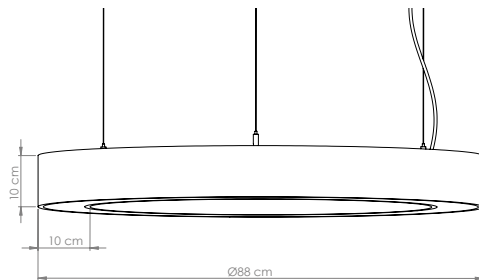

Beam Informations And Technicals / Teknik ve Açısıl Bilgiler