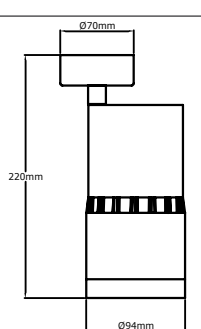

Beam Informations And Technicals / Teknik ve Açısal Bilgiler

	3000K Lumen	4000K Lumen	5000K Lumen	mA	Watt	CRI
Samsung Cob Led	2200 lm	2300 lm	2400 lm	500	20 Watt	>80
Samsung Cob Led	3500 lm	3600 lm	3700 lm	700	30 Watt	>80
Samsung Cob Led	2000 lm	2100 lm	2200 lm	500	20 Watt	>90
Samsung Cob Led	3000 lm	3100 lm	3200 lm	700	30 Watt	>90