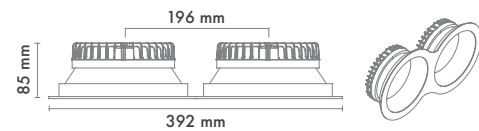

HOLE|DELİK
SIZE|ÇAPI
175x2
MM

	3000K Lumen	4000K Lumen	5000K Lumen	mA	Watt	CRI
Osram	2000 lm	2100 lm	2200 lm	350	20 Watt	>85