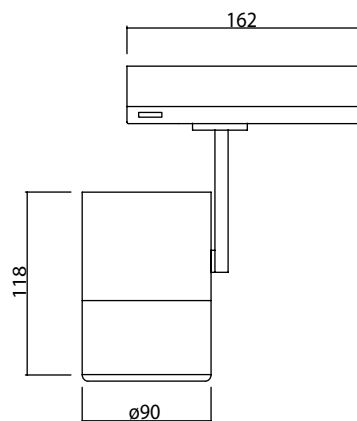

Available Finishes
Uygulama Renkleri

Textured White
Ral 9016

Textured Grey
Ral 9006

Textured Black
Ral 9005

*For more page : 550
*Diğer renkler : 550

	3000K Lumen	4000K Lumen	5000K Lumen	mA	Watt	CRI
Samsung Cob Led	2200 lm	2300 lm	2400 lm	500	20 Watt	>80
Samsung Cob Led	3500 lm	3600 lm	3700 lm	700	30 Watt	>80
Samsung Cob Led	2000 lm	2100 lm	2200 lm	500	20 Watt	>90
Samsung Cob Led	3000 lm	3100 lm	3200 lm	700	30 Watt	>90