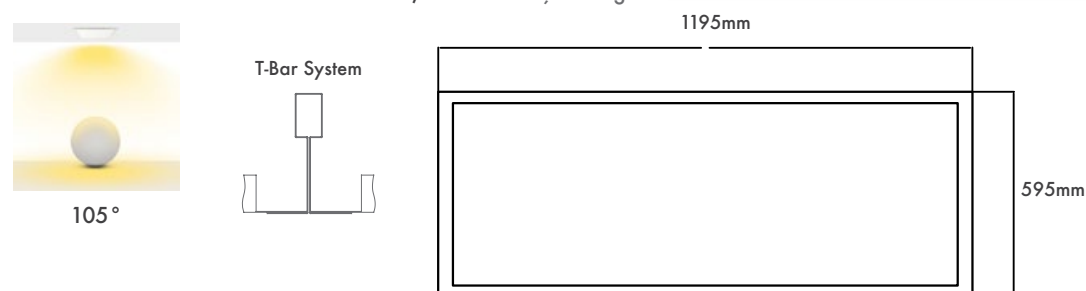

Beam Informations And Technicals / Teknik ve Açılal Bilgiler

	3000K Lumen	4000K Lumen	5000K Lumen	Watt	CRI
Samsung	8110 lm	8140 lm	8190 lm	72 Watt	>80
Samsung	9450 lm	9495 lm	9520 lm	84 Watt	>80

Available Finishes
Uygulama Renkleri

Textured White
Ral 9016

Textured Grey
Ral 9006

Textured Black
Ral 9005

*For more page : 550
*Diğer renkler : 550