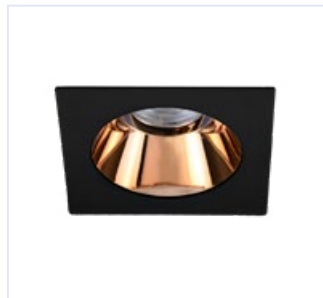

MA 79-080/X 42

10578090

Reflecto Square 90-Y

Black - Siyah
Gu10 - Gu5.3
W/G:86mm - H/Y:90mm
78x78mm
50 pcs
50x32x25