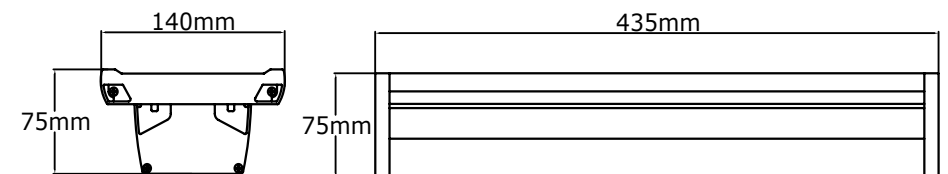

Prismatic Diffuser Lumen Information / Prizmatik Difüzör Lümen Bilgisi

	3000K Lumen	4000K Lumen	6500K Lumen	Watt	Lifetime
Samsung	9120 lm	9300 lm	9480 lm	60 Watt	>100 000 hrs
Samsung	12.160 lm	12.400 lm	12.640 lm	80 Watt	>100 000 hrs
Samsung	18.240 lm	18.600 lm	18.960 lm	120 Watt	>100 000 hrs
Samsung	21.280 lm	21.700 lm	22.120 lm	140 Watt	>100 000 hrs
Samsung	24.320 lm	24.800 lm	25.280 lm	160 Watt	>100 000 hrs
Samsung	28.880 lm	29.450 lm	30.020 lm	190 Watt	>100 000 hrs