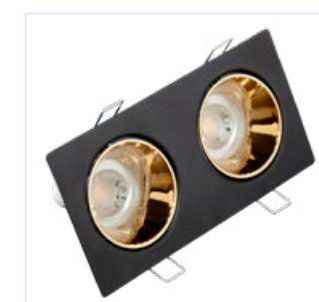

MA 82-060/X-2 42

10582602

Leo Double

Black - Siyah

Gu10 - Gu5.3

W/G:180x90mm - H/Y:85mm

Ø100mmx2

25 pcs

50x32x25