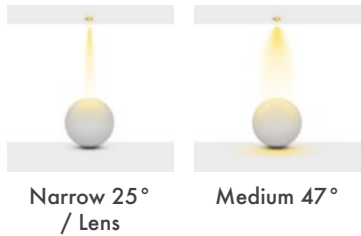

HOLE|DELİK
SIZE|ÇAPI
105x3
MM

	3000K Lumen	4000K Lumen	5000K Lumen	mA	Watt	CRI
Samsung Cob Led	2130 lm	2310 lm	2490 lm	180	21 Watt	>80
Samsung Cob Led	3030 lm	3210 lm	3390 lm	250	30 Watt	>80

Available Finishes
Uygulama Renkleri