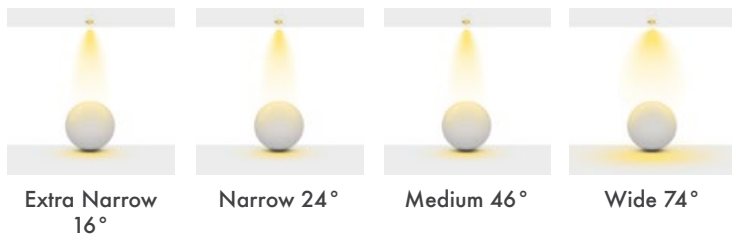

HOLE DELIK
SIZE ÇAPI
145
MM

Available Finishes
Uygulama Renkleri

Textured White
Ral 9016

Textured Grey
Ral 9006

Textured Black
Ral 9005

*For more page : 550
*Diğer renkler : 550

	3000K Lumen	4000K Lumen	5000K Lumen	mA	Watt	CRI
Samsung Cob Led	2200 lm	2300 lm	2400 lm	500	20 Watt	>80
Samsung Cob Led	3500 lm	3600 lm	3700 lm	700	30 Watt	>80
Samsung Cob Led	4300 lm	4400 lm	4500 lm	800	35 Watt	>80
Samsung Cob Led	4900 lm	5000 lm	5100 lm	1050	42 Watt	>80
Samsung Cob Led	2000 lm	2100 lm	2200 lm	500	20 Watt	>90
Samsung Cob Led	3000 lm	3100 lm	3200 lm	700	30 Watt	>90
Samsung Cob Led	3800 lm	3900 lm	4000 lm	800	35 Watt	>90
Samsung Cob Led	4300 lm	4400 lm	4500 lm	1050	42 Watt	>90