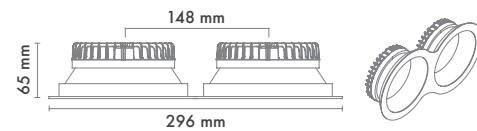

HOLE|DELİK
SIZE|ÇAPI
130x2
MM

	3000K Lumen	4000K Lumen	5000K Lumen	mA	Watt	CRI
Osram	1440 lm	1520 lm	1600 lm	350	16 Watt	>85