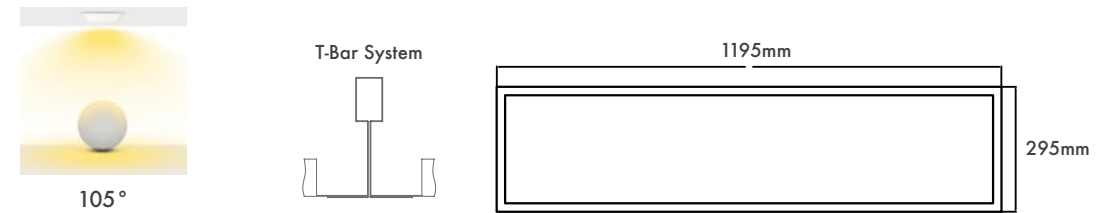

Beam Informations And Technicals / Teknik ve Açısal Bilgiler

	3000K Lumen	4000K Lumen	5000K Lumen	Watt	CRI
Samsung	4495 lm	4520 lm	4590 lm	40 Watt	>80
Samsung	5385 lm	5425 lm	5490 lm	48 Watt	>80

Available Finishes
Uygulama Renkleri

Textured White
Ral 9016

Textured Grey
Ral 9006

Textured Black
Ral 9005

*For more page : 550
*Diğer renkler : 550