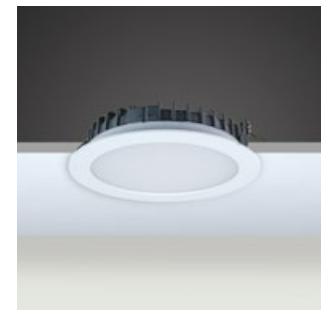

*For more page : 550
*Diğer renkler : 550

Product Specification / Ürün Özellikleri

Installation Type : Recessed

Body and Heatsink : Aluminium Injection Body and Heatsink

Diffuser Options : Opal Polystyren / Opal PMMA (Fire-Proof) / Microprismatic (3D)