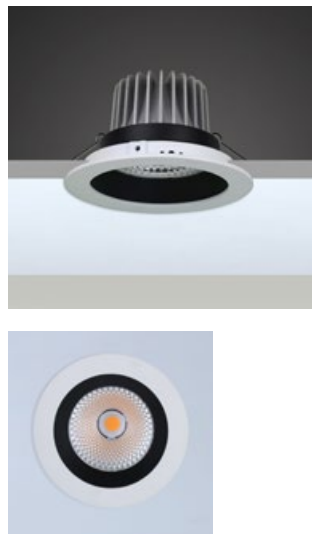

Product Specification / Ürün Özellikleri

Installation Type : Recessed

Body and Heatsink : Aluminium Injection Body and Heatsink

Glass Options : Tempered (Standard) / Frosted

Body Color : Electrostatic Powder Coating

Led : Samsung

Driver : Tridonic / Philips / Osram / Eaglerise

Beam Options : 23° / 36° / 60°

Protection Type : IP20 / IP44

Hole Size : Ø130mm

Dimming Options : Phase-Cut / 1-10 V / DALI

Product Dimensions : H:87mm W:147mm

Montaj Tipi : Sıva Altı

Gövde ve Soğutucu : Alüminyum Enjeksiyon Gövde ve Soğutucu

Cam Çeşitleri : Temperli (Standart) / Buzlu

Gövde Rengi : Elektrostatik Toz Boya

Led : Samsung

Sürücü : Tridonic / Philips / Osram / Eaglerise

Açı Seçenekleri : 23° / 36° / 60°

Koruma Sınıfı : IP20 / IP44

Delik Çapı : Ø130mm

Dim Opsiyonları : Triak / 1-10 V / DALI

Ürün Ölçüleri : Y:87mm G:147mm