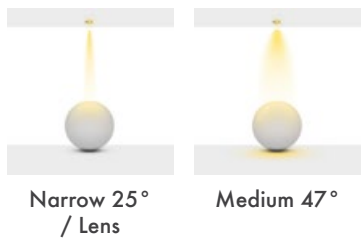

Beam Informations And Technicals / Teknik ve Açısız Bilgiler