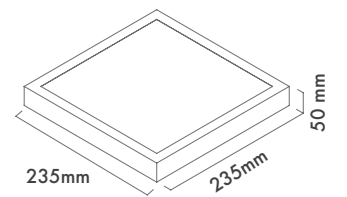

Beam Informations And Technicals / Teknik ve Açısıl Bilgiler