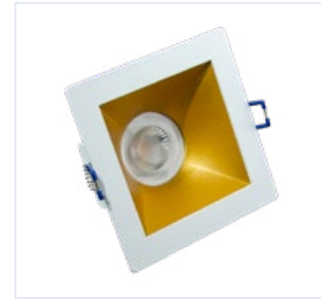

MA 86-081/X 31

10586801

Dorado Fixed

White - Beyaz
Gu10 - Gu5.3
W/G:112x112mm - H/Y:98mm
85x85mm
50 pcs
50x32x25