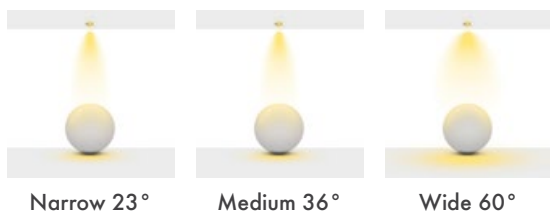

Beam Informations And Technicals / Teknik ve Açısız Bilgiler

HOLE/DELİK
SIZE/ÇAPI
85 - 105
130
MM

	3000K Lumen	4000K Lumen	5000K Lumen	mA	Watt	CRI
Samsung Cob Led	2200 lm	2300 lm	2400 lm	500	20 Watt	>80
Samsung Cob Led	3500 lm	3600 lm	3700 lm	700	30 Watt	>80
Samsung Cob Led	2200 lm	2300 lm	2400 lm	500	20 Watt	>80
Samsung Cob Led	3500 lm	3600 lm	3700 lm	700	30 Watt	>80