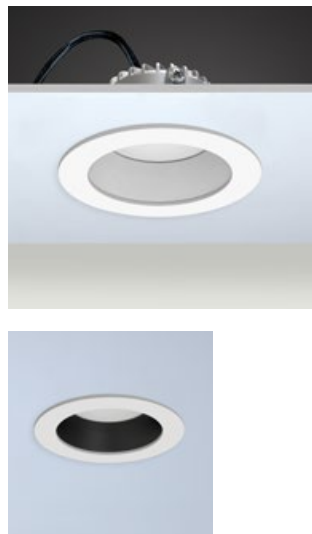

Product Specification / Ürün Özellikleri

Installation Type : Recessed

Body and Heatsink : Aluminium Injection Body and Heatsink

Diffuser Options : Opal Polystyren / Opal PMMA (Fire-Proof) / Microprismatic (3D)

Body Color : Electrostatic Powder Coating

Led : Osram

Driver : Tridonic / Philips / Osram / Eaglerise

Protection Type : IP20 / IP44

Hole Size : Ø105mm

Dimming Options : Phase-Cut / 1-10 V / DALI

Product Dimensions : H:70mm W:117mm

Montaj Tipi : Sıva Altı

Gövde ve Soğutucu : Alüminyum Enjeksiyon Gövde ve Soğutucu

Difüzör Çeşitler : Opal Polisitren / Opal PMMA (Alev Almaz) / Mikroprizmatik (3B)

Gövde Rengi : Elektrostatik Toz Boya

Led : Osram

Sürücü : Tridonic / Philips / Osram / Eaglerise

Koruma Sınıfı : IP20 / IP44

Delik Çapı : Ø105mm

Dim Opsiyonları : Triak / 1-10 V / DALI

Ürün Ölçüleri : Y:70mm G:117mm