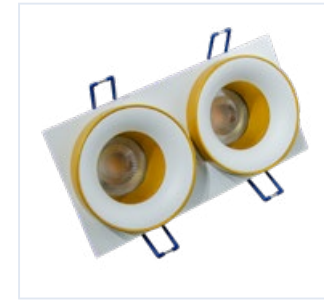

MA 911/XX/YY 42

10590011

Tango Ganna Square

Black - Siyah
Gu10 - Gu5.3
W/G:87x87mm - H/Y:85mm
Ø70mm
80 pcs
50x32x25

MA 911/XX/YY-2 31

10590211

Tango Ganna Square Double

White - Beyaz
Gu10 - Gu5.3
W/G:172x86mm - H/Y:85mm
Ø70mmx2 (CTC is 90mm)
25 pcs
50x32x25