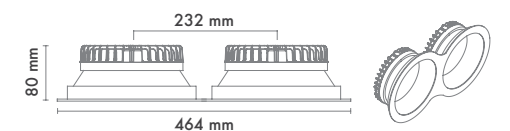

HOLE|DELİK
SIZE|ÇAPI
214x2
MM

	3000K Lumen	4000K Lumen	5000K Lumen	mA	Watt	CRI
Osram	4620 lm	4830 lm	5040 lm	350	42 Watt	>85