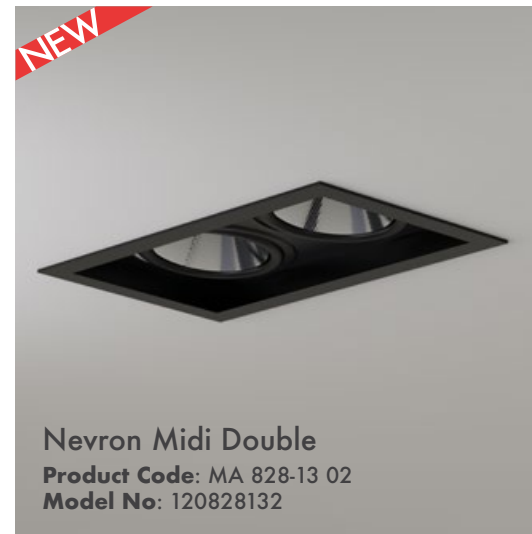

3000K Lumen	4000K Lumen	5000K Lumen	mA	Watt	CRI
Samsung Cob Led	1850 lm	1875 lm	1900 lm	350	15 Watt	>80
Samsung Cob Led	2200 lm	2300 lm	2400 lm	500	20 Watt	>80
Samsung Cob Led	1600 lm	1650 lm	1700 lm	350	15 Watt	>90
Samsung Cob Led	2000 lm	2100 lm	2200 lm	500	20 Watt	>90

Product Specification / Ürün Özellikleri

Installation Type : Recessed

Body and Heatsink : Aluminium Injection Body and Heatsink

Glass Options : Tempered (Standard) / Frosted

Body Color : Electrostatic Powder Coating

Led : Samsung

Driver : Tridonic / Philips / Osram / Eaglerise

Beam Options : 16° / 24° / 46° / 70°

Protection Type : IP20 / IP44

Hole Size : Ø135x255mm

Dimming Options : Phase-Cut / 1-10 V / DALI

Product Dimensions : H:98mm W:270x150mm

Montaj Tipi : Sıva Altı

Gövde ve Soğutucu : Alüminyum Enjeksiyon Gövde ve Soğutucu

Cam Çeşitleri : Temperli (Standart) / Buzlu

Gövde Rengi : Elektrostatik Toz Boya

Led : Samsung

Sürücü : Tridonic / Philips / Osram / Eaglerise

Açı Seçenekleri : 16° / 24° / 46° / 70°

Koruma Sınıfı : IP20 / IP44

Delik Çapı : Ø135x255mm

Dim Opsiyonları : Triak / 1-10 V / DALI

Ürün Ölçüleri : Y:150mm G:270x150mm