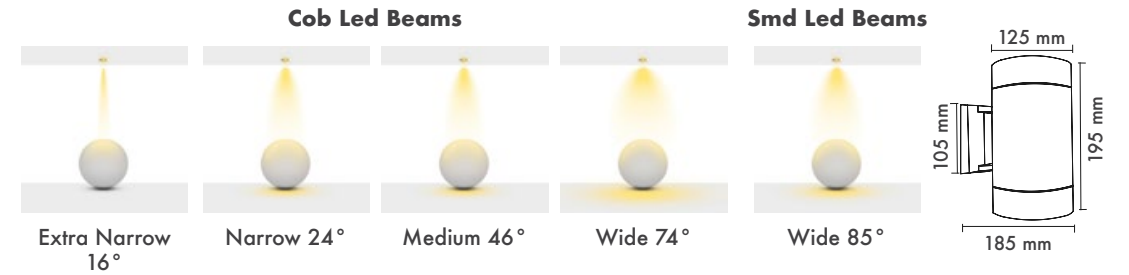

Beam Informations And Technicals / Teknik ve Açısıl Bilgiler

For One Side /Tek Taraftan İçin - X2	2700K Lumen	3000K Lumen	4000K Lumen	mA	Watt	CRI
Samsung Cob Led	710 lm	770 lm	830 lm	180	7 Watt	>80
Samsung Cob Led	1010 lm	1070 lm	1130 lm	250	10 Watt	>80
Samsung Cob Led	2200 lm	2300 lm	2400 lm	500	20 Watt	>80
Samsung Cob Led	3500 lm	3600 lm	3700 lm	700	30 Watt	>80
Osram Smd Led	-	1000 lm	1050 lm	350	10 Watt	>85

Available Finishes
Uygulama Renkleri

Textured White
Ral 9016

Textured Grey
Ral 9006

Textured Black
Ral 9005

*For more page : 550
*Diğer renkler : 550