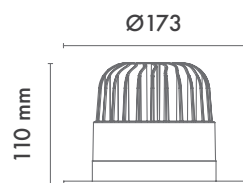

Beam Informations And Technicals / Teknik ve Açısal Bilgiler

Available Finishes
Uygulama Renkleri

Textured White
Ral 9016

Textured Grey
Ral 9006

Textured Black
Ral 9005

*For more page : 550
*Diğer renkler : 550

	3000K Lumen	4000K Lumen	5000K Lumen	mA	Watt	CRI
Samsung Cob Led	2200 lm	2300 lm	2400 lm	500	20 Watt	>80
Samsung Cob Led	3500 lm	3600 lm	3700 lm	700	30 Watt	>80
Samsung Cob Led	4300 lm	4400 lm	4500 lm	800	35 Watt	>80
Samsung Cob Led	4900 lm	5000 lm	5100 lm	1050	42 Watt	>80
Samsung Cob Led	2000 lm	2100 lm	2200 lm	500	20 Watt	>90
Samsung Cob Led	3000 lm	3100 lm	3200 lm	700	30 Watt	>90
Samsung Cob Led	3800 lm	3900 lm	4000 lm	800	35 Watt	>90
Samsung Cob Led	4300 lm	4400 lm	4500 lm	1050	42 Watt	>90