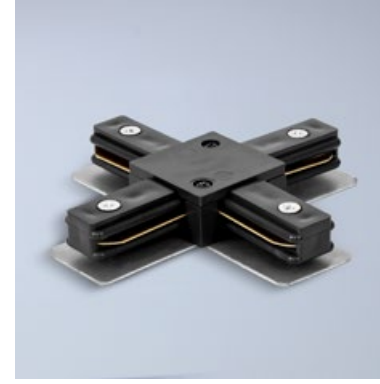

Monophase X Connector

Product Code: MTR-006
Model No: 19800006

Track Type : Monophase
Ray Tipi : Monofaze

Available Finishes
Uygulama Renkleri ☐ White ☐ Black