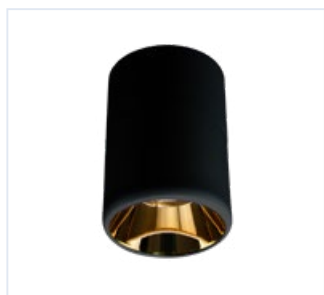

MSY-65/X 42

13007065

Reflecto Round Surface 70

Black - Siyah
Gu10 - Gu5.3
W/G:70mm - H/Y:100mm
30 pcs
50x32x25