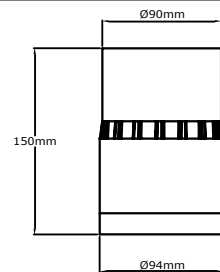

Ürün Ölçüleri : Y:150mm G:94mm

Beam Informations And Technicals / Teknik ve Açısal Bilgiler

	3000K Lumen	4000K Lumen	5000K Lumen	mA	Watt	CRI
Samsung Cob Led	2200 lm	2300 lm	2400 lm	500	20 Watt	>80
Samsung Cob Led	3500 lm	3600 lm	3700 lm	700	30 Watt	>80
Samsung Cob Led	2000 lm	2100 lm	2200 lm	500	20 Watt	>90
Samsung Cob Led	3000 lm	3100 lm	3200 lm	700	30 Watt	>90