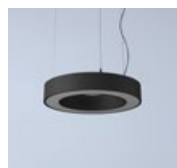

Cappadocia 60 Surface

Ring Light

P: 462