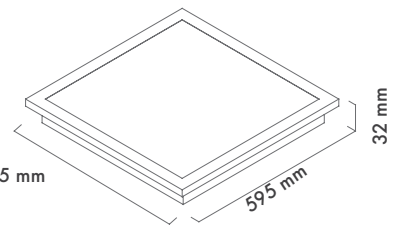

Beam Informations And Technicals / Teknik ve Açılal Bilgiler

110°

T-Bar System

595 mm

32 mm

	3000K Lumen	4000K Lumen	5000K Lumen	Watt	CRI
Samsung	4450 lm	4750 lm	5000 lm	42 Watt	>80
Samsung	5400 lm	5700 lm	6000 lm	50 Watt	>80