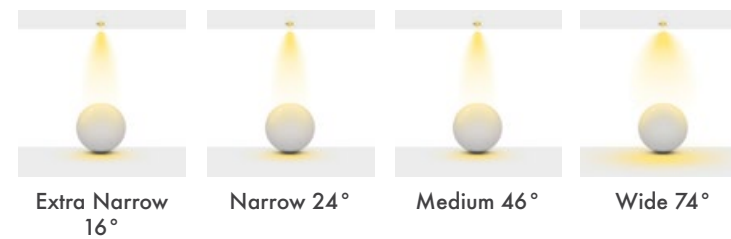

HOLE | DELIK
SIZE | ÇAPI
215
MM

Available Finishes
Uygulama Renkleri

Textured White
Ral 9016

Textured Grey
Ral 9006

Textured Black
Ral 9005

*For more page : 550
*Diğer renkler : 550

	3000K Lumen	4000K Lumen	5000K Lumen	mA	Watt	CRI
Samsung Cob Led	2200 lm	2300 lm	2400 lm	500	20 Watt	>80
Samsung Cob Led	3500 lm	3600 lm	3700 lm	700	30 Watt	>80
Samsung Cob Led	4300 lm	4400 lm	4500 lm	800	35 Watt	>80
Samsung Cob Led	4900 lm	5000 lm	5100 lm	1050	42 Watt	>80
Samsung Cob Led	2000 lm	2100 lm	2200 lm	500	20 Watt	>90
Samsung Cob Led	3000 lm	3100 lm	3200 lm	700	30 Watt	>90
Samsung Cob Led	3800 lm	3900 lm	4000 lm	800	35 Watt	>90
Samsung Cob Led	4300 lm	4400 lm	4500 lm	1050	42 Watt	>90