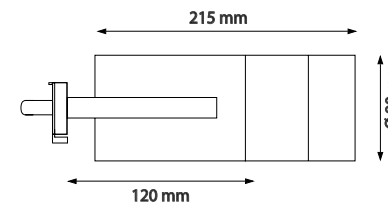

Ürün Ölçüleri : U:215mm G: 90mm

Beam Informations And Technicals / Teknik ve Açısal Bilgiler

Extra Narrow
10°

	3000K Lumen	4000K Lumen	5000K Lumen	mA	Watt	CRI
Samsung Cob Led	2200 lm	2300 lm	2400 lm	500	20 Watt	>80
Samsung Cob Led	3500 lm	3600 lm	3700 lm	700	30 Watt	>80
Samsung Cob Led	2000 lm	2100 lm	2200 lm	500	20 Watt	>90
Samsung Cob Led	3000 lm	3100 lm	3200 lm	700	30 Watt	>90