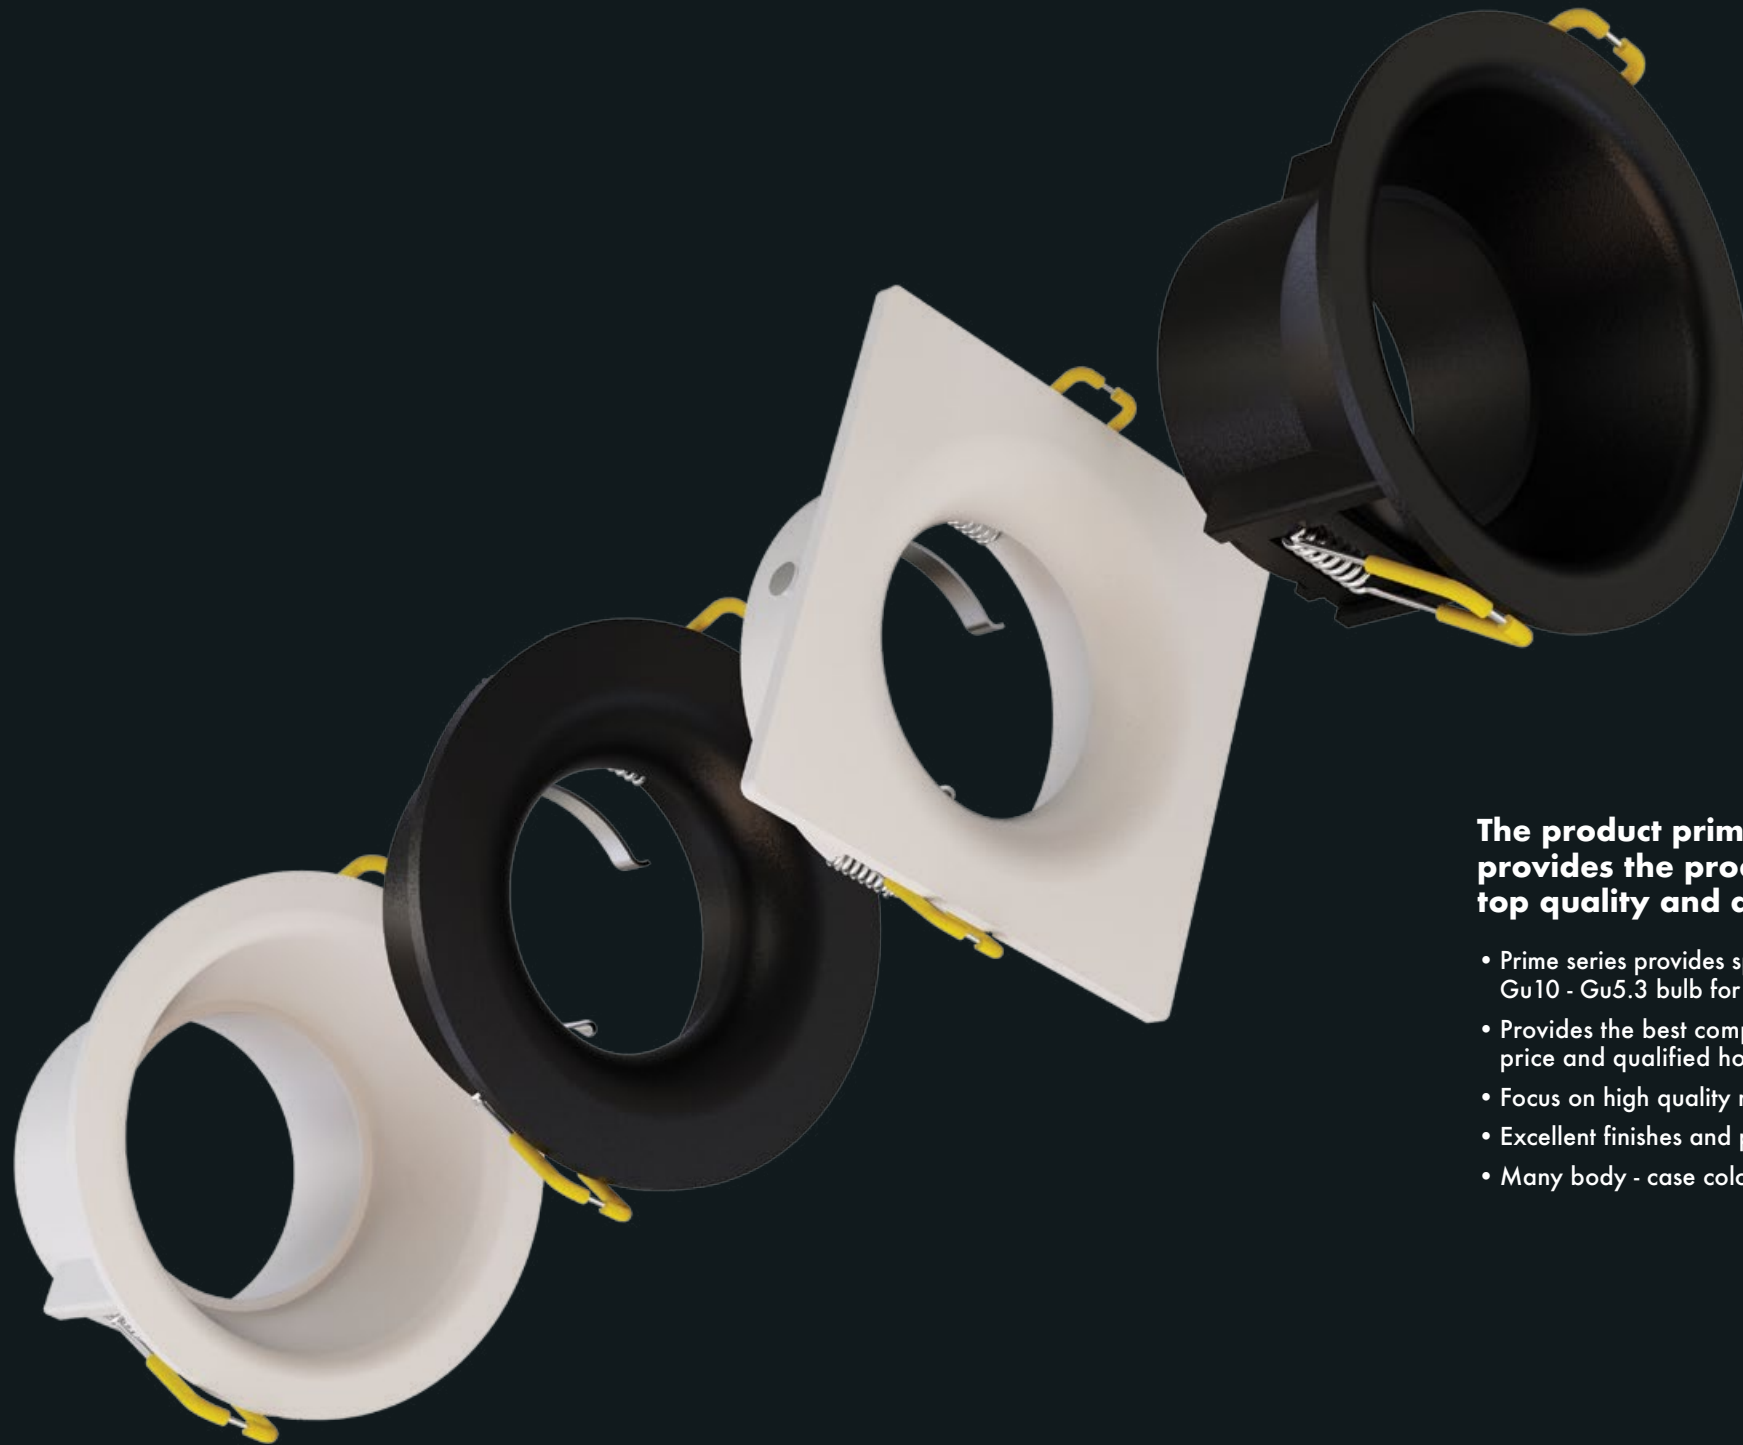

INDOOR
OUTDOOR
PRIME
SEGMENT
EMERGENCY

The product prime (PRIME) category provides the product types between an top quality and qualified performance.

- Prime series provides spot cases particularly suitable for Gu10 - Gu5.3 bulb for indoor and outdoor
- Provides the best compromise between an attractive price and qualified housing quality.
- Focus on high quality material
- Excellent finishes and product design
- Many body - case color option