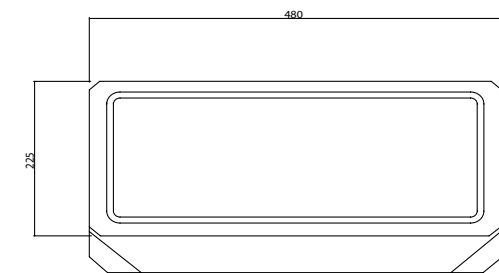

Beam Informations And Technicals / Teknik ve Açısal Bilgiler

30° / 60° / 90°