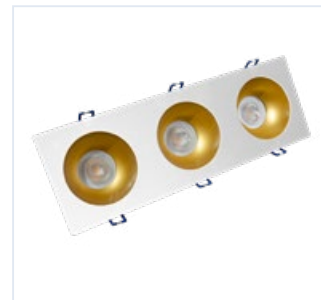

MA 84-081/X-3 31

10584831

Epsilon Trio Fixed

White - Beyaz
Gu10 - Gu5.3
W/G:118mm - H/Y:95mm
Ø85mmx3 (CTC is 88mm)
16 pcs
50x32x25