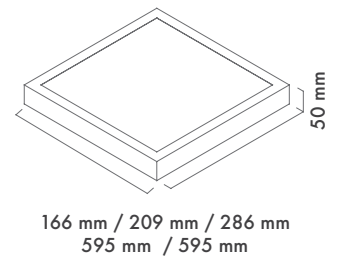

Beam Informations And Technicals / Teknik ve Açısıl Bilgiler