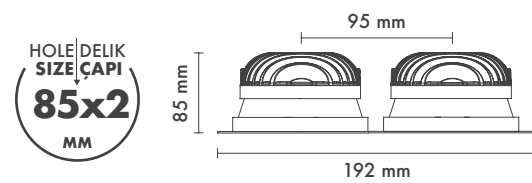

Beam Informations And Technicals / Teknik ve Açılal Bilgiler