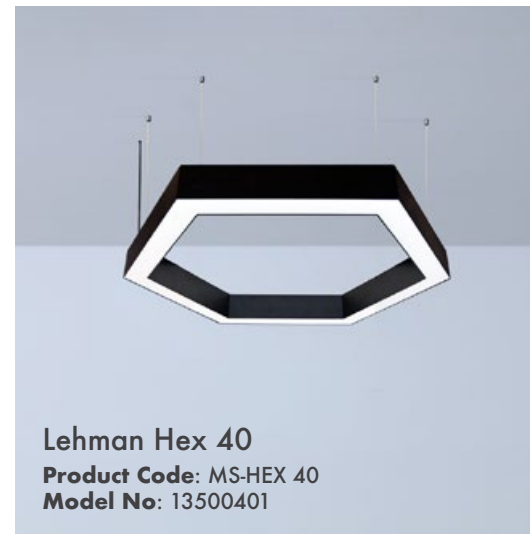

110°

Customizable Options

- 1200x1200mm

- 1200x2400mm

- 2000x3000mm

* Product powers and lumens change according to product lengths.

Available Finishes
Uygulama RenkleriTextured White
Ral 9016Textured Grey
Ral 9006Textured Black
Ral 9005*For more page : 550
*Diğer renkler : 550