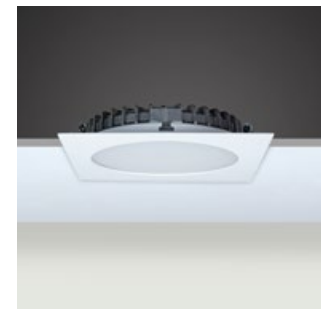

Product Code: M 500 65
Model No: 11050065

Product Specification / Ürün Özellikleri

Installation Type : Recessed

Body and Heatsink : Aluminium Body and Heatsink

Diffuser Options : Opal Polystyren / Opal PMMA (Fire-Proof) / Microprismatic (3D)

Body Color : Electrostatic Powder Coating

Led : Osram

Driver : Tridonic / Philips / Osram / Eaglerise

Protection Type : IP20 / IP44

Hole Size : Ø158mm

Dimming Options : Phase-Cut / 1-10 V / DALI

Product Dimensions : H:45mm W:174mm

Montaj Tipi : Sıva Altı

Gövde ve Soğutucu : Alüminyum Gövde ve Soğutucu

Difüzör Çeşitler : Opal Polisitren / Opal PMMA (Alev Almaz) / Mikroprizmatik (3B)

Gövde Rengi : Elektrostatik Toz Boya

Led : Osram

Sürücü : Tridonic / Philips / Osram / Eaglerise

Koruma Sınıfı : IP20 / IP44

Delik Çapı : Ø158mm

Dim Opsiyonları : Triak / 1-10 V / DALI

Ürün Ölçüleri : Y:45mm G:174mm

Beam Informations And Technicals / Teknik ve Açısal Bilgiler

110°

HOLE/DELİK
SIZE/ÇAPI
158
MM

	3000K Lumen	4000K Lumen	5000K Lumen	mA	Watt	CRI
Osram	1760 lm	1840 lm	1920 lm	350	16 Watt	>85

Available Finishes
Uygulama Renkleri

Textured White
Ral 9016

Textured Grey
Ral 9006

Textured Black
Ral 9005

*For more page : 550
*Diğer renkler : 550

Product Code: M 600 65
Model No: 11060065

Product Specification / Ürün Özellikleri

Installation Type : Recessed

Body and Heatsink : Aluminium Body and Heatsink

Diffuser Options : Opal Polystyren / Opal PMMA (Fire-Proof) / Microprismatic (3D)

Body Color : Electrostatic Powder Coating

Led : Osram

Driver : Tridonic / Philips / Osram / Eaglerise

Protection Type : IP20 / IP44

Hole Size : Ø175mm

Dimming Options : Phase-Cut / 1-10 V / DALI

Product Dimensions : H:45mm W:196mm

Montaj Tipi : Sıva Altı

Gövde ve Soğutucu : Alüminyum Gövde ve Soğutucu

Difüzör Çeşitler : Opal Polisitren / Opal PMMA (Alev Almaz) / Mikroprizmatik (3B)