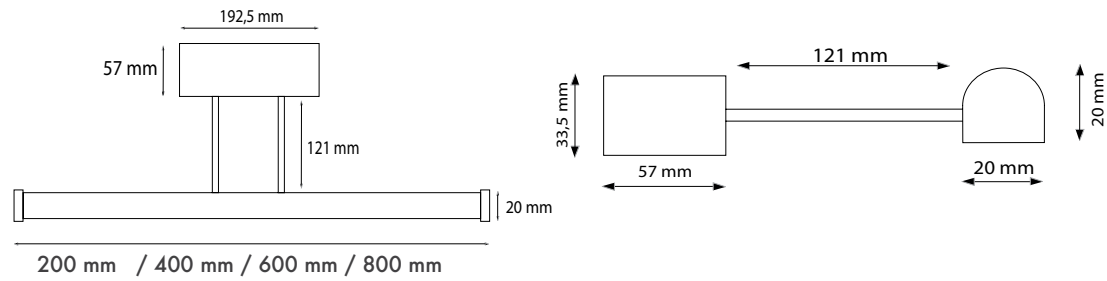

Beam Informations And Technicals / Teknik ve Açıl Bilgiler

	Lenght	3000K Lumen	4000K Lumen	5000K Lumen	Watt	CRI
Osram	0200mm	210 lm	240 lm	270 lm	3 Watt	>80
Osram	0400mm	450 lm	480 lm	510 lm	6 Watt	>80
Osram	0600mm	890 lm	720 lm	750 lm	9 Watt	>80
Osram	0800mm	930 lm	960 lm	990 lm	12 Watt	>80

Available Finishes
Uygulama Renkleri

Textured White
Ral 9016

Textured Grey
Ral 9006

Textured Black
Ral 9005

*For more page : 550
*Diğer renkler : 550