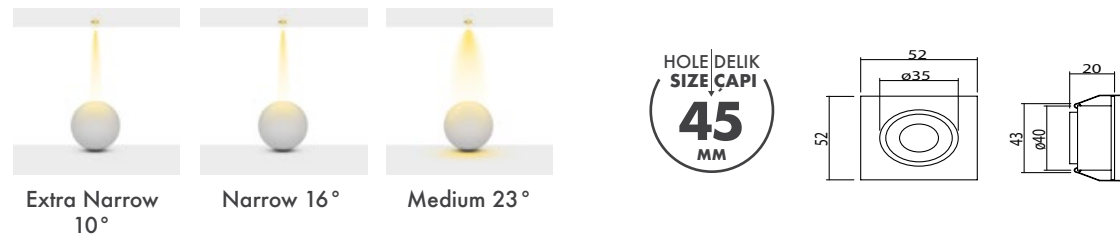

Beam Informations And Technicals / Teknik ve Açılabilir Bilgiler

	3000K Lumen	4000K Lumen	5000K Lumen	mA	Watt	CRI
Cree Power Led	127 lm	151 lm	164 lm	350	2 Watt	>85

Available Finishes
Uygulama Renkleri

Textured White
Ral 9016

Textured Grey
Ral 9006

Textured Black
Ral 9005

*For more page : 550
*Diğer renkler : 550