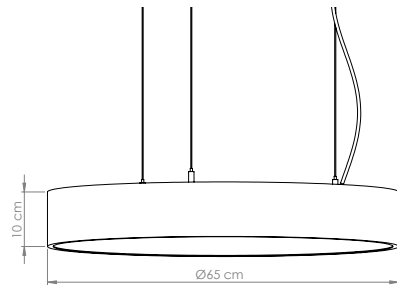

Beam Informations And Technicals / Teknik ve Açısıl Bilgiler