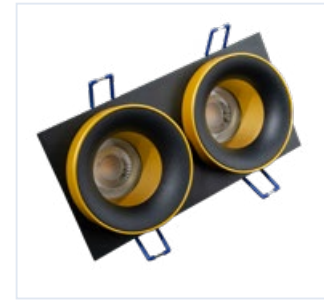

MA 911/XX/YY-2 42

10590211

Tango Ganna Square Double

Black - Siyah
Gu10 - Gu5.3
W/G:118mm - H/Y:55mm
Ø70mmx2 (CTC is 90mm)
25 pcs
50x32x25