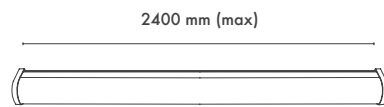

Product Code: MS 54
Model No: 15000054

Product Code: MS 44
Model No: 15000044

Product Specification / Ürün Özellikleri

Installation Type : Surface / Suspendant / Busbar

Body and Heatsink : Aluminium Extrusion Body and Aluminium Injection End Caps

Diffuser Options : Opal Polycarbonate

Body Color : Anodized or Electrostatic Powder Coating

Led : Osram / Samsung

Driver : Tridonic / Philips / Osram / Eaglerise

Protection Type : IP65 / IK10

Radar Sensor : Applicable

Dimming Options : Phase-Cut / 1-10 V / DALI

Product Dimensions : H:75mm W:62mm

Montaj Tipi : Sıva Üstü / Sarkıt / Busbar

Gövde ve Soğutucu : Alüminyum Ekstrüzyon Gövde ve Alüminyum Enjeksiyon Sonlandırma Kapakları

Difüzör Çeşitler : Opal Polikarbon

Gövde Rengi : Eloksal veya Elektrostatik Toz Boya

Led : Osram / Samsung

Sürücü : Tridonic / Philips / Osram / Eaglerise

Koruma Sınıfı : IP65 / IK10

Radar Sensör : Uygulanabilir

Dim Opsiyonları : Phase-Cut / 1-10 V / DALI

Ürün Ölçüleri :Y:75mm G:62mm

Beam Informations And Technicals / Teknik ve Açısal Bilgiler

Wide 130°

	Length	Line	3000K Lumen	4000K Lumen	6500K Lumen	Watt	CRI
Osram / Samsung	0600mm	1	1850 lm	1950 lm	2100 lm	16 Watt	>80
Osram / Samsung	1200mm	1	3790 lm	3890 lm	4090 lm	32 Watt	>80
Osram / Samsung 6V	1200mm	1	5900 lm	6250 lm	6500 lm	52 Watt	>80
Osram / Samsung	0600mm	2	3790 lm	3890 lm	4090 lm	24 Watt	>80
Osram / Samsung	1200mm	2	5800 lm	6000 lm	6300 lm	46 Watt	>80

stepDIM

Product Specification / Ürün Özellikleri

Installation Type : Surface / Suspendant

Body and Heatsink : Polycarbon Extrusion Body and Aluminium Heatsink

Diffuser Options : Opal Polycarbonate

Body Color : Light Grey

Led : Osram / Samsung

Driver : Tridonic / Philips / Osram / Eaglerise

Protection Type : IP65 / IK10

Radar Sensor : Applicable

Dimming Options : Phase-Cut / 1-10 V / DALI