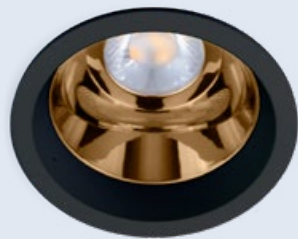

REFLECTO FAMILY

The product prime (PRIME) category provides the product types between a top quality and qualified performance.

- *Prime series provides spot cases particularly suitable for Gu10 - Gu5.3 bulb for indoor and outdoor.
- *Provides the best compromise between an attractive price and qualified housing quality.
- Focus on high quality material.
- Excellent finishes and product design.
- Many body - case - reflector color options.

Typical Applications :

- Houses and offices applications.
- Architectural applications.
- General lighting applications.
- Retail store applications.