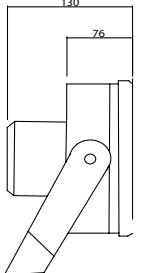

Technical Informations / Tekniksel Bilgiler

Adjustable Head / Ayarlanabilir

0°

15°

90°

Standard Finish
Ürün Rengi

● Textured Grey Ral 9016

Goba High-bay

Product Code: MHB-10 PXX
Model No: 14800010

Goba Double High-bay
/ Gobu İkili Yüksek Tavan

Product Specification / Ürün Özellikleri

Installation Type : Surface Mounted / Suspended

Heatsink : Aluminium Injection

Lens : PMMA Lens

Fixings : Stainless Steel

Body Color : Black RAL 9005

Led : Samsung

Driver : Tridonic / Philips / Inventronic / Meanwell

Protection Type : IP66 / IK09

Ambient Temperature : - 30°C / 50°C

Dimming Options : Phase-Cut / 1-10 V / DALI

Product Dimensions : H:330mm W:350mm
L:480mm

Delivered ready to install, complete with factory fitted
integral gear tray, all supplied in a single carton.

Montaj Tipi : Sıva Üstü / Sarkıt

Soğutucu : Alüminyum Enjeksiyon

Lens : PMMA Lens

Bağlantılar : Paslanmaz Çelik

Kasa Rengi : Siyah RAL 9005

Led : Samsung

Sürücü : Tridonic / Philips / Inventronic / Meanwell

Koruma Sınıfı : IP65 / IK09

Ortam Sıcaklığı : - 30°C / 50°C

Dim Opsiyonları : Phase-Cut / 1-10 V / DALI

Ürün Ölçüleri : Y:140mm G:225mm U:480mm

Fabrikadan kurulumu hazır olarak teslim edilir, tüm
ürün tek bir kutu içinde teslim edilir.

Beam Informations And Technicals / Teknik ve Açısal Bilgiler

30° / 60° / 90°

	3000K Lumen	4000K Lumen	6500K Lumen	Watt	Kg	Lifetime
Samsung	42000 lm	43000 lm	44000 lm	320 Watt	8,2kg	>100 000 hrs
Samsung	52000 lm	53000 lm	54000 lm	400 Watt	8,4kg	>100 000 hrs