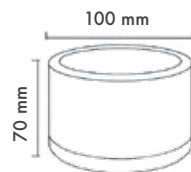

Beam Informations And Technicals / Teknik ve Açısıl Bilgiler