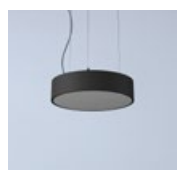

Artemis 45 Surface

Shade Light

P: 458