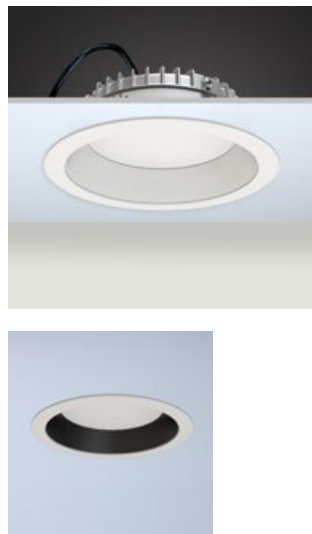

Available Finishes
Uygulama Renkleri

Textured White
Ral 9016

Textured Grey
Ral 9006

Textured Black
Ral 9005

*For more page : 550
*Diğer renkler : 550

Ageror 8''

Product Code: M 800 68
Model No: 11080068

Product Specification / Ürün Özellikleri