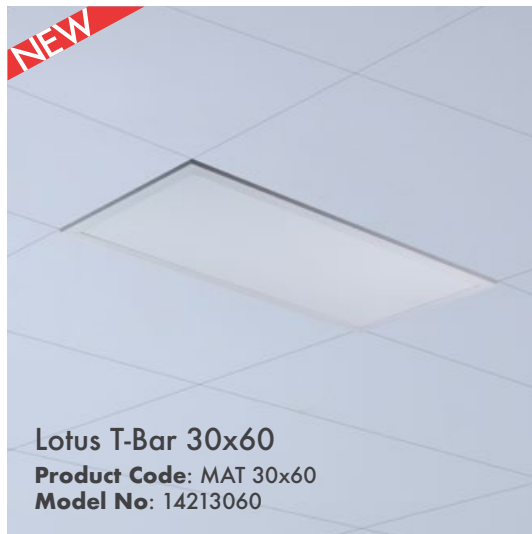

Lotus T-Bar 30x60

Product Code: MAT 30x60
Model No: 14213060

Product Specification / Ürün Özellikleri

Installation Type : T-Bar Ceiling

Body and Heatsink : DKP Metal Body and frame

Diffuser Options : Opal Polystyren / Opal PMMA (Fire-Proof) / Microprismatic (3D)

Body Color : Electrostatic Powder Coating

Led : Samsung

Driver : Tridonic / Philips / Osram / Eaglerise

Protection Type : IP20 / IP54

Dimming Options : Phase-Cut / 1-10 V / DALI

Product Dimensions : H:32mm W:295mm L:595mm

Montaj Tipi : Taşünü Tavan

Gövde ve Soğutucu : DKP Metal Gövde ve Çerçeve

Difüzör Çeşitler : Opal Polisitren / Opal PMMA (Alev Almaz) / Mikroprizmatik (3B)

Gövde Rengi : Elektrostatik Toz Boya

Led : Samsung

Sürücü : Tridonic / Philips / Osram / Eaglerise

Koruma Sınıfı : IP20 / IP54

Dim Opsiyonları : Triak / 1-10 V / DALI

Ürün Ölçüleri : Y:32mm G:295mm U:595mm