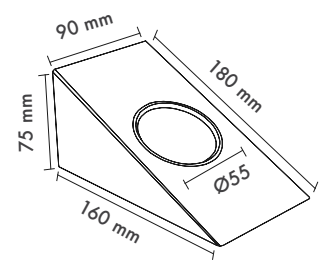

Beam Informations And Technicals / Teknik ve Açısıl Bilgiler