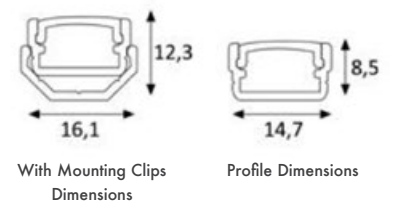

Beam Informations And Technicals / Teknik ve Açısıl Bilgiler