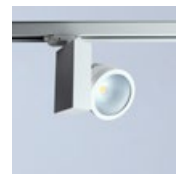

Dolis-D

Track Spotlight

P: 294