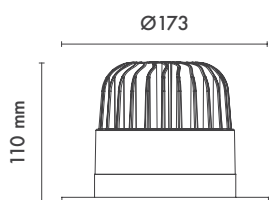

Beam Informations And Technicals / Teknik ve Açısal Bilgiler

Available Finishes
Uygulama Renkleri

Textured White
Ral 9016

Textured Grey
Ral 9006

Textured Black
Ral 9005

*For more page : 550
*Diğer renkler : 550

	3000K Lumen	4000K Lumen	5000K Lumen	mA	Watt	CRI
Samsung Cob Led	2200 lm	2300 lm	2400 lm	500	20 Watt	>80
Samsung Cob Led	3500 lm	3600 lm	3700 lm	700	30 Watt	>80
Samsung Cob Led	4300 lm	4400 lm	4500 lm	800	35 Watt	>80
Samsung Cob Led	4900 lm	5000 lm	5100 lm	1050	42 Watt	>80
Samsung Cob Led	2000 lm	2100 lm	2200 lm	500	20 Watt	>90
Samsung Cob Led	3000 lm	3100 lm	3200 lm	700	30 Watt	>90
Samsung Cob Led	3800 lm	3900 lm	4000 lm	800	35 Watt	>90
Samsung Cob Led	4300 lm	4400 lm	4500 lm	1050	42 Watt	>90