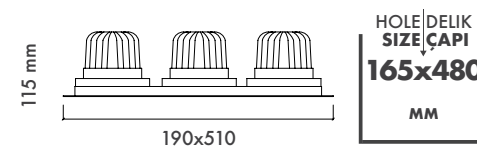

Beam Informations And Technicals / Teknik ve Açılal Bilgiler

Available Finishes
Uygulama Renkleri

Textured White
Ral 9016

Textured Grey
Ral 9006

Textured Black
Ral 9005

*For more page : 550
*Diğer renkler : 550