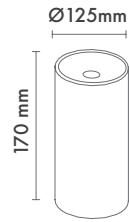

Beam Informations And Technicals / Teknik ve Açısal Bilgiler

	3000K Lumen	4000K Lumen	5000K Lumen	mA	Watt	CRI
Samsung Cob Led	1625 lm	1725 lm	1825 lm	350	15 Watt	>80
Samsung Cob Led	2200 lm	2300 lm	2400 lm	500	20 Watt	>80
Samsung Cob Led	3500 lm	3600 lm	3700 lm	700	30 Watt	>80