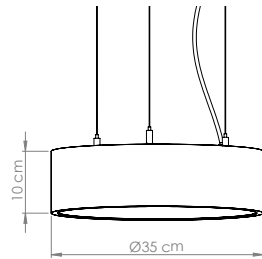

Beam Informations And Technicals / Teknik ve Açısıl Bilgiler