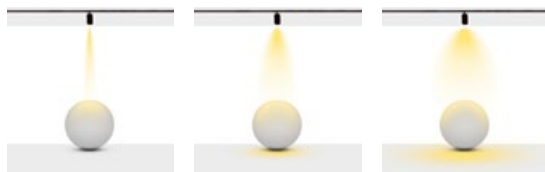

Beam Informations And Technicals / Teknik ve Açısıl Bilgiler

Narrow 28° Medium 40° Wide 74°

	3000K Lumen	4000K Lumen	5000K Lumen	mA	Watt	CRI
Samsung Cob Led	2200 lm	2300 lm	2400 lm	500	20 Watt	>80
Samsung Cob Led	3500 lm	3600 lm	3700 lm	700	30 Watt	>80
Samsung Cob Led	2200 lm	2300 lm	2400 lm	500	20 Watt	>80
Samsung Cob Led	3500 lm	3600 lm	3700 lm	700	30 Watt	>80