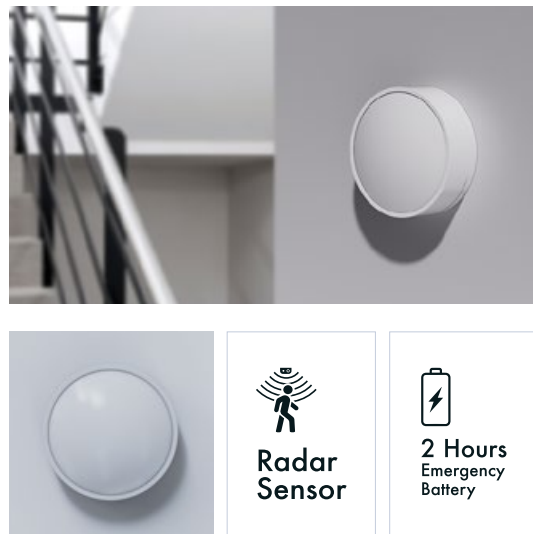

Product Specification / Ürün Özellikleri

Installation Type : Surface Mounted

Body and Heatsink : Aluminium Injection Body and Heatsink

Body Color : Electrostatic Powder Coating

Diffuser : Opal Polycarbonate

Led System : Osram Integrated

Protection Type : IP44 / IP54

Sensor Type : Microwave (Radar)

Detection Area : 180° - 5.7 meter

Emergency Duration : 2 Hours

Product Dimensions : H:65mm W:200mm

Montaj Tipi : Sıva Üstü

Gövde ve Soğutucu : Alüminyum Enjeksiyon Gövde ve Soğutucu

Gövde Rengi : Elektrostatik Toz Boya

Difüzör : Opal Polikarbon

Led Sistemi : Osram Dahili

Koruma Sınıfı : IP44 / IP54

Sensör Tipi : Radar

Algı Alanı : 180° - 5.7 metre

Acil Kit Süresi : 2 Saat

Ürün Ölçüleri : Y:65mm G:200mm

	3000K Lumen	4000K Lumen	6500K Lumen	Watt	CRI
Osram	2200 lm	2300 lm	2450 lm	20 Watt	>85

In Emergency Activate	3000K Lumen	4000K Lumen	6500K Lumen	Performance
Osram	330 lm	345 lm	370 lm	%15

Available Finishes
Uygulama Renkleri

Textured White
Ral 9016

Textured Grey
Ral 9006

Textured Black
Ral 9005

*For more page : 550
*Diğer renkler : 550

Beam Informations And Technicals / Teknik ve Açılal Bilgiler

Warning Flash
Uyarı Flaşörü

- If battery is empty, red flash will appear for 2 hours till get charged.
- If battery fully charged, red flash will light always.
- Eğer pil boş ise, şarj olana kadar 2 saat boyunca kırmızı flaş yanacaktır.
- Eğer pil tam şarjlı ise kırmızı flaş sürekli yanacaktır.

Beam Informations/ Açılal Bilgiler

Wide 120°

Wide 120°

Detection Meters

[m]