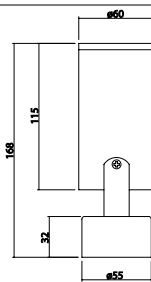

Beam Informations And Technicals / Teknik ve Açısal Bilgiler