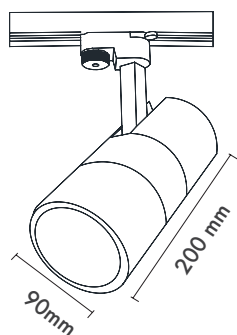

Beam Informations And Technicals / Teknik ve Açılal Bilgiler

	3000K Lumen	4000K Lumen	5000K Lumen	mA	Watt	CRI
Samsung Cob Led	2200 lm	2300 lm	2400 lm	500	20 Watt	>80
Samsung Cob Led	3500 lm	3600 lm	3700 lm	700	30 Watt	>80
Samsung Cob Led	2000 lm	2100 lm	2200 lm	500	20 Watt	>90
Samsung Cob Led	3000 lm	3100 lm	3200 lm	700	30 Watt	>90