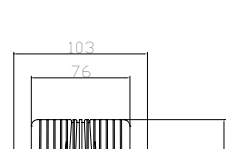

Narrow 23°

Medium 36°

Wide 60°

HOLE|DELİK
SIZE|ÇAPI
105
MM

	3000K Lumen	4000K Lumen	5000K Lumen	mA	Watt	CRI
Samsung Cob Led	1625 lm	1725 lm	1825 lm	350	15 Watt	>80
Samsung Cob Led	2200 lm	2300 lm	2400 lm	500	20 Watt	>80