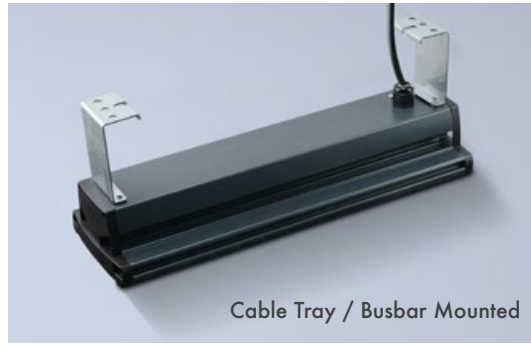

Product Specification / Ürün Özellikleri

Installation Type : Surface Mounted / Suspended / Busbar

Body and Heatsink : Aluminium Extrusion Body and Heatsink

End Cap : Black PMMA

Diffuser&Glass : PMMA Prismatic Diffuser / Clear 4mm Tempered Glass

Fixings : Stainless Steel

Body Color : Antrachite Grey RAL 7016

Led : Samsung

Driver : Tridonic / Philips / Inventronic / Meanwell

Protection Type : IP65 / IK08

Ambient Temperature : - 30°C / 50°C

Dimming Options : Phase-Cut / 1-10 V / DALI

Product Dimensions : W:140mm L:435mm H:75mm

Delivered ready to install, complete with factory fitted integral gear tray, all supplied in a single carton.

Montaj Tipi : Sıva Üstü / Sarkit / Busbar

Body and Heatsink : Aluminium Extrusion Body and Heatsink

Sonlandırma Kapağı : Black PMMA

Difüzör&Cam : PMMA Prizmatik Difüzör / Şeffaf 4mm Temperli Cam

Bağlantılar : Paslanmaz Çelik

Kasa Rengi : Antrasit RAL 7016

Led : Samsung

Sürücü : Tridonic / Philips / Inventronic / Meanwell

Koruma Sınıfı : IP65 / IK08

Ortam Sıcaklığı : - 30°C / 50°C

Dim Opsiyonları : Phase-Cut / 1-10 V / DALI

Ürün Ölçüleri : G:140mm U:435mm Y:75mm

Fabrikadan kurulumu hazır olarak teslim edilir, tüm ürün tek bir kutu içinde teslim edilir.

Beam Informations And Technicals / Teknik ve Açılabilir Bilgiler

90° (Prismatic Diffuser) /
110° (Clear Glass)

Clear Glass Lumen Information / Şeffaf Cam Lümen Bilgisi

	3000K Lumen	4000K Lumen	6500K Lumen	Watt	Lifetime
Samsung	9120 lm	9300 lm	9480 lm	60 Watt	>100 000 hrs
Samsung	12.160 lm	12.400 lm	12.640 lm	80 Watt	>100 000 hrs
Samsung	18.240 lm	18.600 lm	18.960 lm	120 Watt	>100 000 hrs
Samsung	21.280 lm	21.700 lm	22.120 lm	140 Watt	>100 000 hrs
Samsung	24.320 lm	24.800 lm	25.280 lm	160 Watt	>100 000 hrs
Samsung	28.880 lm	29.450 lm	30.020 lm	190 Watt	>100 000 hrs