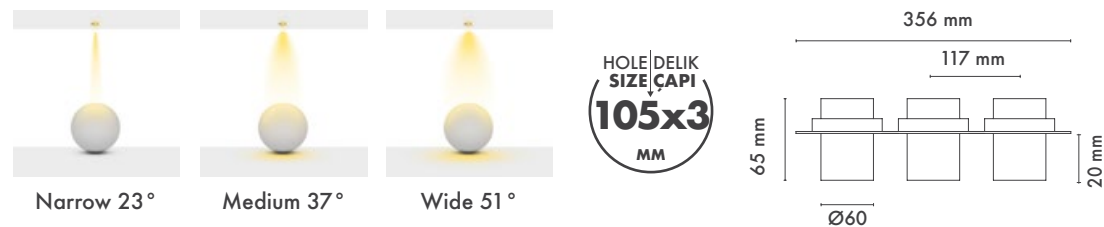

Beam Informations And Technicals / Teknik ve Açılabilir Bilgiler