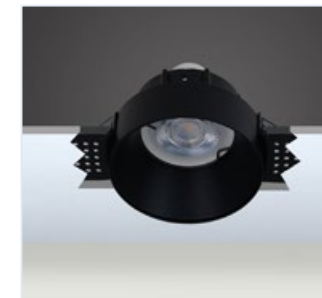

MA 802-50 42

10580250

Verfa Trimless

Black - Siyah
Gu10 - Gu5.3
W/G:80mm - H/Y:80mm
Ø85mm
50 pcs
50x32x25