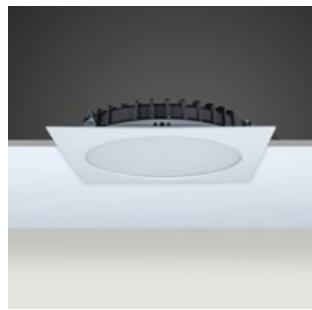

Renin 8''

Product Code: M 800 65
Model No: 11080065

Product Specification / Ürün Özellikleri

Installation Type : Recessed

Body and Heatsink : Aluminium Body and Heatsink

Diffuser Options : Opal Polystyren / Opal PMMA (Fire-Proof) / Microprismatic (3D)

Body Color : Electrostatic Powder Coating

Led : Osram

Driver : Tridonic / Philips / Osram / Eaglerise

Protection Type : IP20 / IP44

Hole Size : Ø214mm

Dimming Options : Phase-Cut / 1-10 V / DALI

Product Dimensions : H:45mm W:232mm

Montaj Tipi : Sıva Altı

Gövde ve Soğutucu : Alüminyum Gövde ve Soğutucu

Difüzör Çeşitler : Opal Polisitren / Opal PMMA (Alev Almaz) / Mikroprizmatik (3B)

Gövde Rengi : Elektrostatik Toz Boya

Led : Osram

Sürücü : Tridonic / Philips / Osram / Eaglerise

Koruma Sınıfı : IP20 / IP44

Delik Çapı : Ø214mm

Dim Opsiyonları : Triak / 1-10 V / DALI

Ürün Ölçüleri : Y:45mm G:232mm

Beam Informations And Technicals / Teknik ve Açısıl Bilgiler

110°

HOLE/DELİK
SIZE/ÇAPI
214
MM

	3000K Lumen	4000K Lumen	5000K Lumen	mA	Watt	CRI
Osram	2585 lm	2703 lm	2820 lm	350	23 Watt	>85
Osram	3371 lm	3525 lm	3678 lm	500	30 Watt	>85

Available Finishes
Uygulama Renkleri

Textured White
Ral 9016

Textured Grey
Ral 9006

Textured Black
Ral 9005

*For more page : 550
*Diğer renkler : 550

VELAR R FAMILY

With its square frame and deep body and 7 different flush-mounted options for various hole sizes and other types, the Velar R model is classic, but ahead of the curve with its quality and long lifespan. It is a product that offers a high level of efficiency and strong heatsink construction along with being applicable for low ceilings.