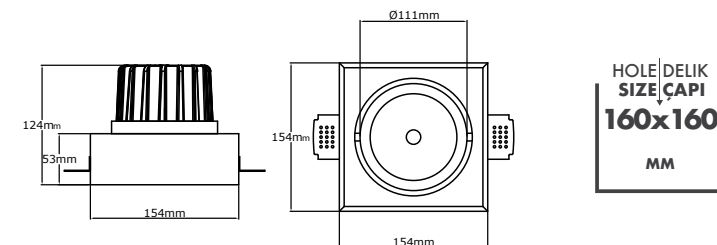

Beam Informations And Technicals / Teknik ve Açılal Bilgiler

Available Finishes
Uygulama Renkleri

Textured White
Ral 9016

Textured Grey
Ral 9006

Textured Black
Ral 9005

*For more page : 550
*Diğer renkler : 550