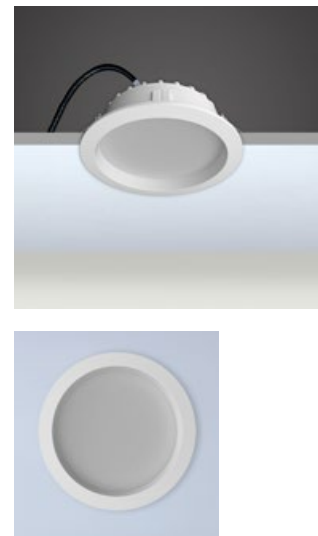

*For more page : 550
*Diğer renkler : 550

Product Specification / Ürün Özellikleri

Installation Type : Recessed

Body and Heatsink : Aluminium Injection Body and Heatsink

Diffuser Options : Opal Polystyren / Opal PMMA (Fire-Proof) / Microprismatic (3D)