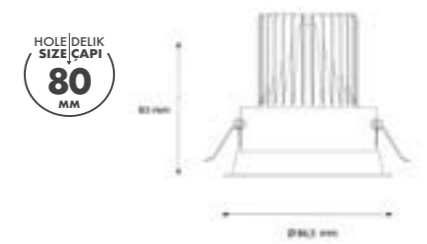

P.Name : ELENI REFLECTOR
Model No : 12020127