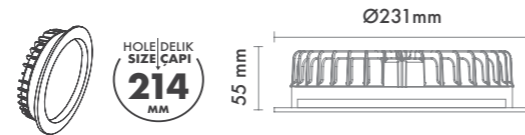

P.Name : APRILLA 4"
Model No : 11040047

Black Siyah White Beyaz For more colours P: 223 Renkler için bkz S: 223

M 400 47
Led Downlight

WATT (W)	KELVIN (K)	CRI (RA)	LUMEN (LM)	WARRANTY
10 W	3000/4000/6500 K	>85	1000/1050/1130 LM	3 YEARS
5 YEARS