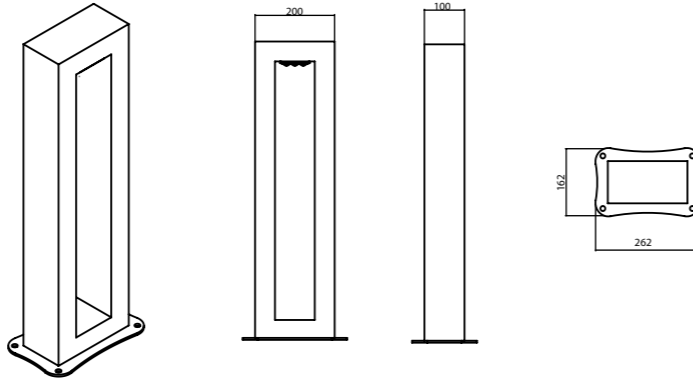

MB-024 XXXX
Garden Lights / Bollards