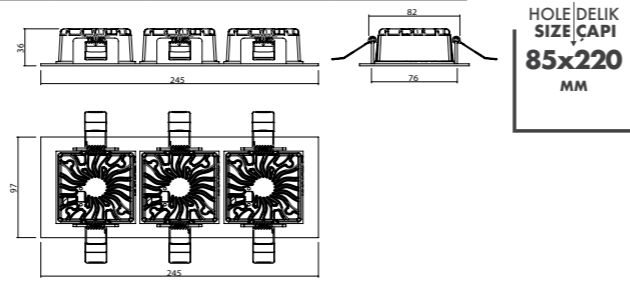

HOLE|DELİK
SIZE|ÇAPI
85x220
MM