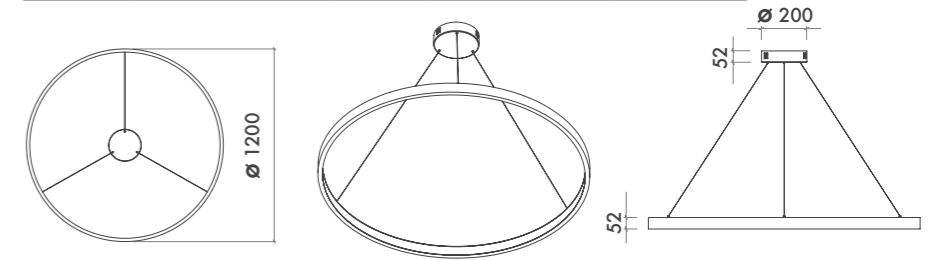

P.Name : EFES IN 120 SUSPENDED
Model No : 34003120

MPSS-03 1200
Decorative Luminaires / Ring Lights

WATT (W)	KELVIN (K)	CRI (RA)	LUMEN (LM)	WARRANTY
75 W	3000/4000/6500 K	>80	7125/7425/7825 LM	3 YEARS
5 YEARS				

● Black Siyah ○ White Beyaz ● For more colours P: 223 Renkler için bkz S: 223

MPS-02 1500
Decorative Luminaires / Ring Lights

WATT (W)	KELVIN (K)	CRI (RA)	LUMEN (LM)	WARRANTY
95 W	3000/4000/6500 K	>80	9025/9325/9725 LM	3 YEARS
5 YEARS