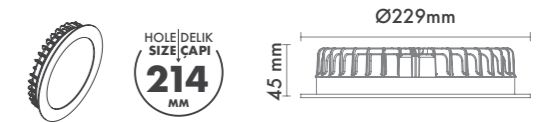

P.Name : FAMA 4"
Model No : 11040066

Black Siyah White Beyaz For more colours P: 223 Renkler için bkz S: 223

M 400 66
Led Downlight

WATT (W)	KELVIN (K)	CRI (RA)	LUMEN (LM)	WARRANTY	FİYAT
10 W	3000/4000/6500 K	>85	1000/1050/1130 LM	3 YEARS	30,00 $
				5 YEARS	50,00 $