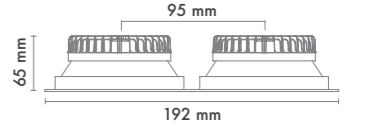

P.Name : GALLE 2"
Model No : 11020268

Black Siyah White Beyaz For more colours P: 223 Renkler için bkz S: 223