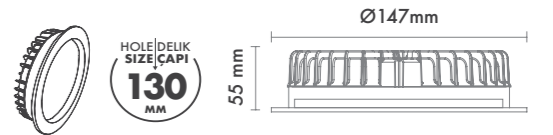

P.Name : APRILLA 5"
Model No : 11050047

Black Siyah White Beyaz For more colours P: 223 Renkler için bkz S: 223

M 500 47
Led Downlight

WATT (W)	KELVIN (K)	CRI (RA)	LUMEN (LM)	WARRANTY
16 W	3000/4000/6500 K	>85	1760/1840/1980 LM	3 YEARS
5 YEARS