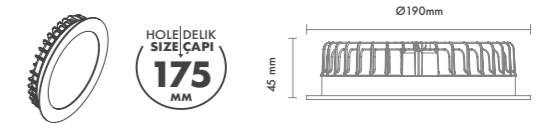

P.Name : FAMA 3"
Model No : 11030066

Black Siyah White Beyaz For more colours P: 223 Renkler için bkz S: 223

M 300 66
Led Downlight

WATT (W)	KELVIN (K)	CRI (RA)	LUMEN (LM)	WARRANTY	FİYAT
8 W	3000/4000/6500 K	>85	720/760/810 LM	3 YEARS	30,00 $
				5 YEARS	50,00 $