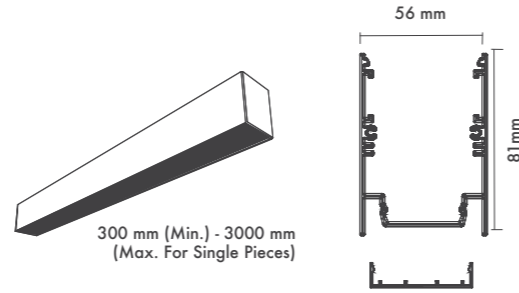

P.Name : LEHMAN HEX 60
Model No : 13500601

● Black Siyah ○ White Beyaz ● For more colours P: 223 Renkler için bkz S: 223

MS-HEX 60
Decorative Luminaires / Hexagon Lights

LENGHT (MM)	WATT (W)	KELVIN (K)	CRI (RA)	LUMEN (LM)	WARRANTY
0724 MM	69 W	3000/4000/6500 K	>80	7245/7314/7590 LM	5 YEARS