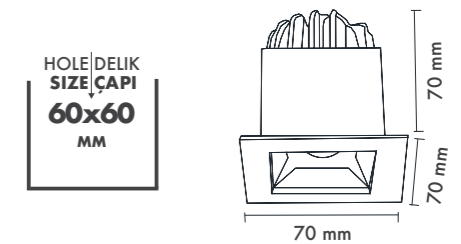

HOLE|DELİK
SIZE|ÇAPI
60x60
MM

LUXIS FAMILY

● Black Siyah ○ White Beyaz ● For more colours P: 223 Renkler için bkz S: 223

MA 827-12 01
Trimless Led Spot

WATT (W)	KELVIN (K)	CRI (RA)	LUMEN (LM)	WARRANTY
10 W	3000/4000/6500 K	>80	1010/1070/1130 LM	3 YEARS
5 YEARS				