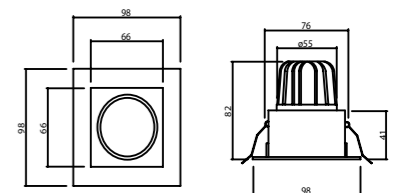

P.Name : SAGRA SQUARE
Model No : 12030071

● Black Siyah ○ White Beyaz ● For more colours P: 223 Renkler için bkz S: 223

M 300-71 SC10
Recessed Spot Light

WATT (W)	KELVIN (K)	CRI (RA)	LUMEN (LM)	WARRANTY
10 W	3000/4000/6500 K	>80	1010/1070/1130 LM	3 YEARS
5 YEARS