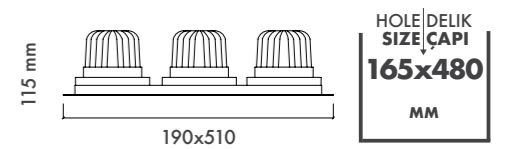

DOLIS FAMILY

NEVRON FAMILY

● Black Siyah ○ White Beyaz ● For more colours P: 223 Renkler için bkz S: 223

M 600-15 SC30
Recessed Spot Light

WATT (W)	KELVIN (K)	CRI (RA)	LUMEN (LM)	WARRANTY
30 W	3000/4000/6500 K	>80	3500/3600/3700 LM	3 YEARS 5 YEARS

● Black Siyah ○ White Beyaz ● For more colours P: 223 Renkler için bkz S: 223

MA 829-13 01
Recessed Spot Light

WATT (W)	KELVIN (K)	CRI (RA)	LUMEN (LM)	WARRANTY
30 W	3000/4000/6500 K	>80	3500/3600/3700 LM	3 YEARS 5 YEARS

● Black Siyah ○ White Beyaz ● For more colours P: 223 Renkler için bkz S: 223

M 600-13 ODC30
Recessed Spot Light

WATT (W)	KELVIN (K)	CRI (RA)	LUMEN (LM)	WARRANTY
30 W	3000/4000/6500 K	>80	3500/3600/3700 LM	3 YEARS 5 YEARS

● Black Siyah ○ White Beyaz ● For more colours P: 223 Renkler için bkz S: 223

MA 829-13 02
Recessed Spot Light

WATT (W)	KELVIN (K)	CRI (RA)	LUMEN (LM)	WARRANTY
60 W	3000/4000/6500 K	>80	7000/7200/7400 LM	3 YEARS 5 YEARS

● Black Siyah ○ White Beyaz ● For more colours P: 223 Renkler için bkz S: 223

MARS-19
Recessed Spot Light

WATT (W)	KELVIN (K)	CRI (RA)	LUMEN (LM)	WARRANTY
30 W	3000/4000/6500 K	>80	3500/3600/3700 LM	3 YEARS 5 YEARS

● Black Siyah ○ White Beyaz ● For more colours P: 223 Renkler için bkz S: 223

MA 829-13 03
Recessed Spot Light

WATT (W)	KELVIN (K)	CRI (RA)	LUMEN (LM)	WARRANTY
90 W	3000/4000/6500 K	>80	10500/10800/11100 LM	3 YEARS 5 YEARS