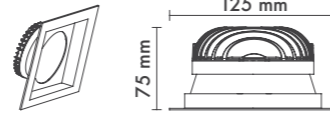

P.Name : TOSCANA SQUARE
Model No : 12030068

● Black Siyah ○ White Beyaz ● For more colours P: 223 Renkler için bkz S: 223

M 300-68 OC10
Recessed Spot Light

WATT (W)	KELVIN (K)	CRI (RA)	LUMEN (LM)	WARRANTY
10 W	3000/4000/6500 K	>80	1010/1070/1130 LM	3 YEARS
5 YEARS				