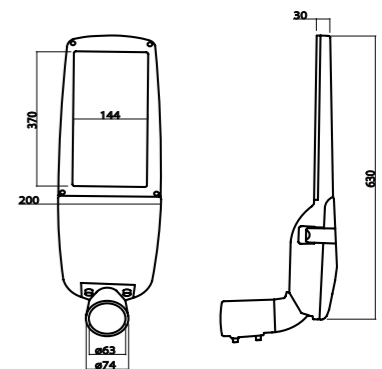

● Black Siyah ○ White Beyaz ● For more colours P: 223 Renkler için bkz S: 223

MKPL-10 PXXX
Surface Mounted Luminaires / Floodlight

WATT (W)	KELVIN (K)	CRI (RA)	LUMEN (LM)	WARRANTY
200 W	3000/4000/6500 K	>70	26.000/27.000/28.000 LM	3 YEARS 5 YEARS

STREET LIGHTS

● Black Siyah ○ White Beyaz ● For more colours P: 223 Renkler için bkz S: 223

MKPL-11 PXXX
Surface Mounted Luminaires / Floodlight

WATT (W)	KELVIN (K)	CRI (RA)	LUMEN (LM)	WARRANTY
300 W	3000/4000/6500 K	>70	39.000/40.500/42.000 LM	3 YEARS 5 YEARS

● Black Siyah ○ White Beyaz ● For more colours P: 223 Renkler için bkz S: 223

MKSL-8 PXX
Surface Mounted Luminaires / Streetlight

WATT (W)	KELVIN (K)	CRI (RA)	LUMEN (LM)	WARRANTY
60 W	3000/4000/6500 K	>70	7500/7800/8100 LM	5 YEARS
80 W	3000/4000/6500 K	>70	10.000/10.400/10.800 LM	5 YEARS
100 W	3000/4000/6500 K	>70	12.500/13.000/13.500 LM	5 YEARS

● Black Siyah ○ White Beyaz ● For more colours P: 223 Renkler için bkz S: 223

MKSL-9 PXX
Surface Mounted Luminaires / Streetlight

WATT (W)	KELVIN (K)	CRI (RA)	LUMEN (LM)	WARRANTY
100 W	3000/4000/6500 K	>70	12.500/13.000/13.500 LM	5 YEARS
120 W	3000/4000/6500 K	>70	15.000/15.600/16.200 LM	5 YEARS
150 W	3000/4000/6500 K	>70	18.750/19.500/20.250 LM	5 YEARS