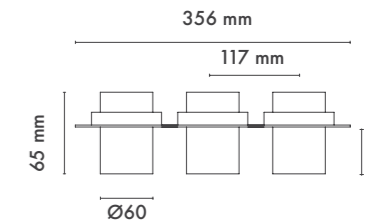

M 300-33 ODC10
Recessed Spot Light

WATT (W)	KELVIN (K)	CRI (RA)	LUMEN (LM)	WARRANTY
30 W	3000/4000/6500 K	>80	3030/3210/3390 LM	3 YEARS
5 YEARS