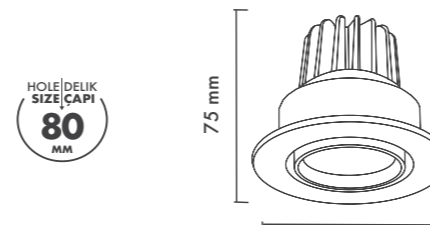

P.Name : REFLECTO ROUND 70
Model No : 12020053

Black Siyah White Beyaz For more colours P: 223 Renkler için bkz S: 223

M 200-53/X SC10
Recessed Spot Light

WATT (W)	KELVIN (K)	CRI (RA)	LUMEN (LM)	WARRANTY
10 W	3000/4000/6500 K	>80	1010/1070/1130 LM	3 YEARS
				5 YEARS