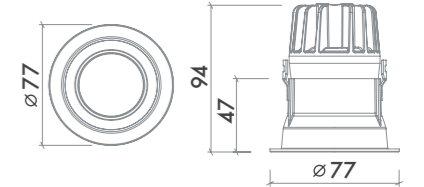

P.Name : VERSA
Model No : I2081050

Black Siyah White Beyaz For more colours P: 223 Renkler için bkz S: 223

MA 810-50 SC10
Recessed Spot Light

WATT (W)	KELVIN (K)	CRI (RA)	LUMEN (LM)	WARRANTY
10 W	3000/4000/6500 K	>80	1010/1070/1130 LM	3 YEARS
5 YEARS