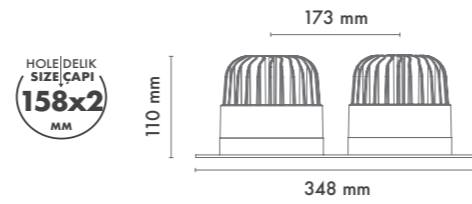

SHELL FAMILY

P.Name : NORSE SQUARE DB ADJ.
Model No : 12050024

● Black Siyah ○ White Beyaz ● For more colours P: 223 Renkler için bkz S: 223

M 500-24 ODC30
Recessed Spot Light

WATT (W)	KELVIN (K)	CRI (RA)	LUMEN (LM)	WARRANTY
60 W	3000/4000/6500 K	>80	7000/7200/7400 LM	3 YEARS
5 YEARS				