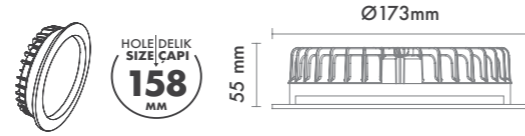

M 500 45
Led Downlight

WATT (W)	KELVIN (K)	CRI (RA)	LUMEN (LM)	WARRANTY
16 W	3000/4000/6500 K	>85	1760/1840/1980 LM	3 YEARS
5 YEARS				

P.Name : APRILLA 2"
Model No : 11020047

Black Siyah White Beyaz For more colours P: 223 Renkler için bkz S: 223

M 200 47
Led Downlight

WATT (W)	KELVIN (K)	CRI (RA)	LUMEN (LM)	WARRANTY
6 W	3000/4000/6500 K	>85	540/570/620 LM	3 YEARS
5 YEARS