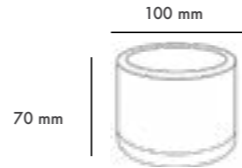

P.Name : SPECTRAL 126
Model No : 13012620

Black Siyah White Beyaz For more colours P: 223 Renkler için bkz S: 223

MSY-20 126
Surface Mounted Led Downlight

WATT (W)	KELVIN (K)	CRI (RA)	LUMEN (LM)	WARRANTY
10 W	3000/4000/6500 K	>85	1000/1050/1130 LM	3 YEARS
5 YEARS