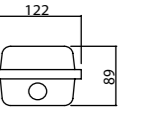

WATT (W)	KELVIN (K)	CRI (RA)	LUMEN (LM)	WARRANTY
40 W	3000/4000/6500 K	>80	4400/4500/4650 LM	5 YEARS
60 W	3000/4000/6500 K	>80	6400/6500/6650 LM	5 YEARS