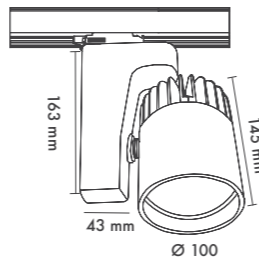

P.Name : NERGİS 30
Model No : 12500164

Black Siyah White Beyaz For more colours P: 223 Renkler için bkz S: 223

MRS-64 C30
Track Light

QUALITY MADE IN TURKEY LED INSIDE

WATT (W)	KELVIN (K)	CRI (RA)	LUMEN (LM)	WARRANTY
30 W	3000/4000/6500 K	>80	3500/3600/3700 LM	3 YEARS
5 YEARS