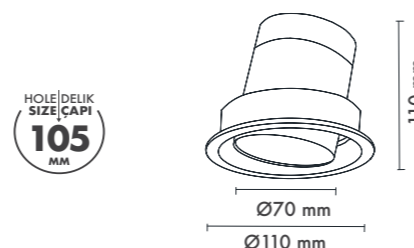

HOLE|DELİK
SIZE|ÇAPI
115
MM

P.Name : REFLECTO ROUND 70 ADJ.
Model No : 12030084

Black Siyah White Beyaz For more colours P: 223 Renkler için bkz S: 223

M 300-84/X ODC10
Recessed Spot Light

WATT (W)	KELVIN (K)	CRI (RA)	LUMEN (LM)	WARRANTY
10 W	3000/4000/6500 K	>80	1010/1070/1130 LM	5 YIL