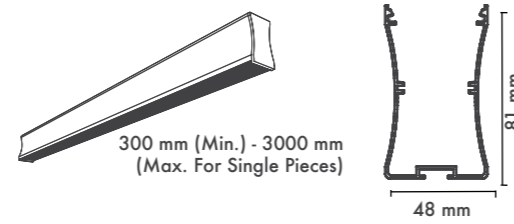

P.Name : VOG 56 SURFACE
Model No : 13556002

● Black Siyah ○ White Beyaz ● For more colours P: 223 Renkler için bkz S: 223

MS 56-2 XXXX Surface & Suspended Linear Lights

LENGHT (MM)	WATT (W)	KELVIN (K)	CRI (RA)	LUMEN (LM)	WARRANTY
0600 MM	16 W	3000/4000/6500 K	>80	1568/1693/1880 LM	5 YEARS
1200 MM	32 W	3000/4000/6500 K	>80	3136/3386/3636 LM	5 YEARS
2400 MM	64 W	3000/4000/6500 K	>80	6272/6772/7272 LM	5 YEARS
0600 MM	23 W	3000/4000/6500 K	>80	2354/2438/2705 LM	5 YEARS
1200 MM	46 W	3000/4000/6500 K	>80	4608/4876/5244 LM	5 YEARS
2400 MM	92 W	3000/4000/6500 K	>80	9116/9752/10.488 LM	5 YEARS