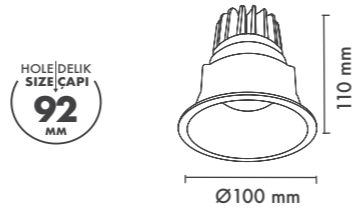

P.Name : VALERI STEP ADJ.
Model No : I2120131

Black Siyah White Beyaz For more colours P: 223 Renkler için bkz S: 223

M 201-31 OC10
Recessed Spot Light

WATT (W)	KELVIN (K)	CRI (RA)	LUMEN (LM)	WARRANTY
10 W	3000/4000/6500 K	>80	1010/1070/1130 LM	3 YEARS
5 YEARS				

30°
Adjustable
Ayarlanabilir