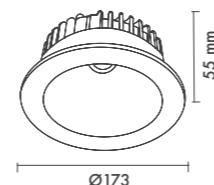

P.Name : ALYES SQUARE 3"
Model No : 12030014

● Black Siyah ○ White Beyaz ● For more colours P: 223 Renkler için bkz S: 223

M 500-38 SC20
Recessed Spot Light

WATT (W)	KELVIN (K)	CRI (RA)	LUMEN (LM)	WARRANTY
20 W	3000/4000/6500 K	>80	2400/2500/2700 LM	3 YIL
5 YEARS				

HOLE|DELİK
SIZE|ÇAPI
158
MM