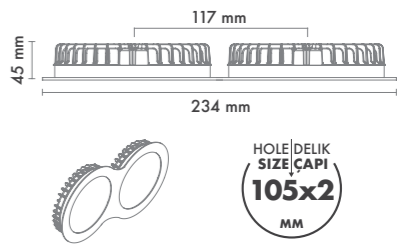

P.Name : DENN 4"
Model No : 11040266

Black Siyah White Beyaz For more colours P: 223 Renkler için bkz S: 223

M 400 266
Led Downlight

WATT (W)	KELVIN (K)	CRI (RA)	LUMEN (LM)	WARRANTY
20 W	3000/4000/6500 K	>85	2000/2100/2260 LM	3 YEARS
5 YEARS