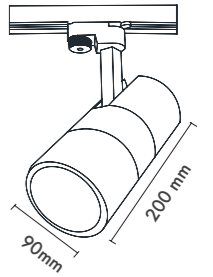

MRS-36 090 C30
Track Light

WATT (W)	KELVIN (K)	CRI (RA)	LUMEN (LM)	WARRANTY
30 W	3000/4000/6500 K	>80	3500/3600/3700 LM	3 YEARS
5 YEARS				

P.Name : ZOOM TRACK
Model No : 12500111

● Black Siyah ○ White Beyaz ● For more colours P: 223 Renkler için bkz S: 223

MRS-11 C10
Track Light

WATT (W)	KELVIN (K)	CRI (RA)	LUMEN (LM)	WARRANTY
10 W	3000/4000/6500 K	>80	1010/1070/1130 LM	3 YEARS
5 YEARS