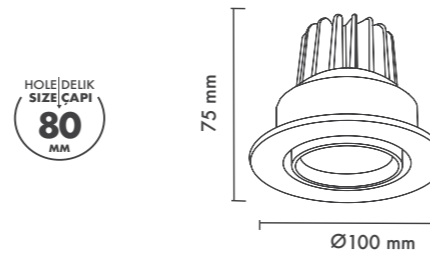

Black Siyah White Beyaz For more colours P: 223 Renkler için bkz S: 223

WATT (W)	KELVIN (K)	CRI (RA)	LUMEN (LM)	WARRANTY
10 W	3000/4000/6500 K	>80	1010/1070/1130 LM	3 YEARS
				5 YEARS

P.Name : REFLECTO ROUND SEMI 70
Model No : 12020068

Black Siyah White Beyaz For more colours P: 223 Renkler için bkz S: 223

M 200-68/X SC10
Recessed Spot Light

WATT (W)	KELVIN (K)	CRI (RA)	LUMEN (LM)	WARRANTY
10 W	3000/4000/6500 K	>80	1010/1070/1130 LM	3 YEARS
				5 YEARS