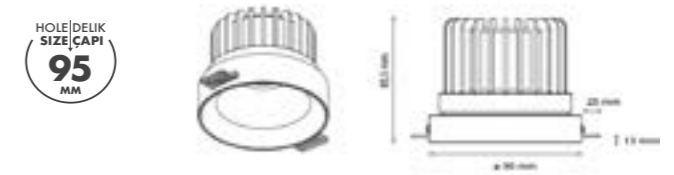

HOLE|DELİK
SIZE|ÇAPI
100
MM

P.Name : REFLECTO R. 70 TRIMLESS
Model No : 12020067

Black Siyah White Beyaz For more colours P: 223 Renkler için bkz S: 223

M 200-67/X SC10
Trimless Spot Light

WATT (W)	KELVIN (K)	CRI (RA)	LUMEN (LM)	WARRANTY
10 W	3000/4000/6500 K	>80	1010/1070/1130 LM	5 YIL