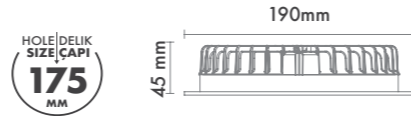

Black Siyah White Beyaz For more colours P: 223 Renkler için bkz S: 223