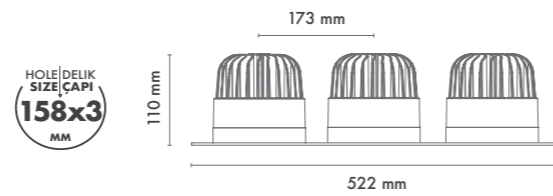

P.Name : SHELL MIDI SEMI RCSD.
Model No : 11900034