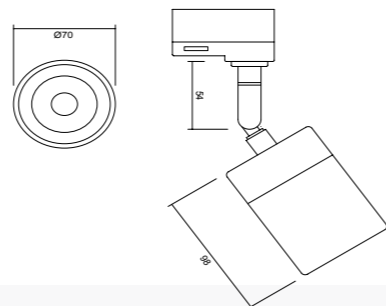

P.Name : BONATTI 30 BOX D
Model No : 12500142

● Black Siyah ○ White Beyaz ● For more colours P: 223 Renkler için bkz S: 223

MRS-42 090 C30
Track Light

WATT (W)	KELVIN (K)	CRI (RA)	LUMEN (LM)	WARRANTY
30 W	3000/4000/6500 K	>80	3500/3600/3700 LM	3 YEARS
5 YEARS