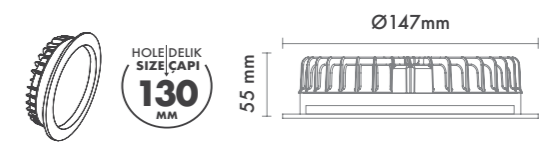

P.Name : DOME 4"
Model No : 11040045

Black Siyah White Beyaz For more colours P: 223 Renkler için bkz S: 223