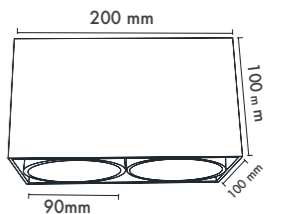

MSK-31 100 C10
Surface Mounted Light

WATT (W)	KELVIN (K)	CRI (RA)	LUMEN (LM)	WARRANTY
20 W	3000/4000/6500 K	>80	2020/2140/2260 LM	3 YEARS
5 YEARS