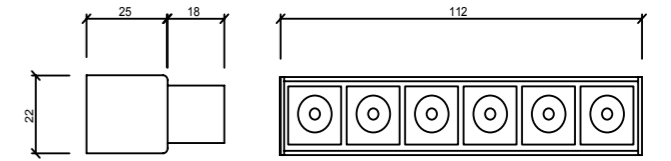

P.Name : MAGNECO F12
Model No : 16600106

● Black Siyah ○ White Beyaz ● For more colours P: 223 Renkler için bkz S: 223

MAG 106 12W
48V Led Spot

WATT (W)	KELVIN (K)	CRI (RA)	LUMEN (LM)	WARRANTY
12 W	3000/4000/6500 K	>90	880/940/1000 LM	3 YEARS 5 YEARS