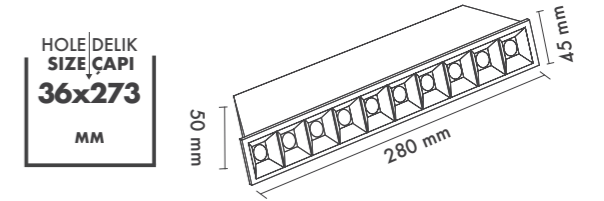

P.Name : LONDON 15 RECESSED
Model No : 12100115

Black Siyah White Beyaz For more colours P: 223 Renkler için bkz S: 223

MTS-10130 L15 Recessed Spot Light

WATT (W)	KELVIN (K)	CRI (RA)	LUMEN (LM)	WARRANTY
37,5 W	3000/4000/6500 K	>80	3750/3900/4350 LM	3 YEARS 5 YEARS