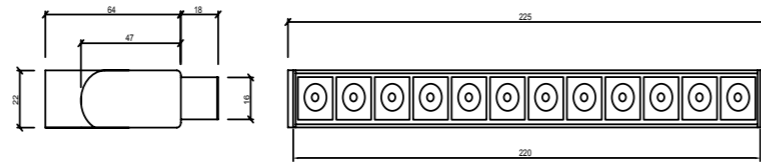

P.Name : MAGNECO R10
Model No : 16600129

● Black Siyah ○ White Beyaz ● For more colours P: 223 Renkler için bkz S: 223

MAG 129 10W
48V Led Spot

WATT (W)	KELVIN (K)	CRI (RA)	LUMEN (LM)	WARRANTY
10 W	3000/4000/6500 K	>90	820/850/880 LM	3 YEARS
5 YEARS