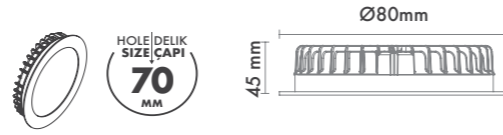

P.Name : FAMA 5"
Model No : 11050066

Black Siyah White Beyaz For more colours P: 223 Renkler için bkz S: 223

M 500 66
Led Downlight

WATT (W)	KELVIN (K)	CRI (RA)	LUMEN (LM)	WARRANTY
16 W	3000/4000/6500 K	>85	1760/1840/1980 LM	3 YEARS
				5 YEARS