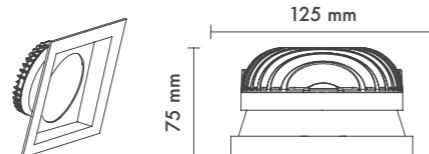

OTHER MODELS

● Black Siyah ○ White Beyaz ● For more colours P: 223 Renkler için bkz S: 223

WATT (W)	KELVIN (K)	CRI (RA)	LUMEN (LM)	WARRANTY
10 W	3000/4000/6500 K	>80	1010/1070/1130 LM	3 YEARS
5 YEARS				

● Black Siyah ○ White Beyaz ● For more colours P: 223 Renkler için bkz S: 223

WATT (W)	KELVIN (K)	CRI (RA)	LUMEN (LM)	WARRANTY
10 W	3000/4000/6500 K	>80	1010/1070/1130 LM	3 YEARS
5 YEARS				

● Black Siyah ○ White Beyaz ● For more colours P: 223 Renkler için bkz S: 223

WATT (W)	KELVIN (K)	CRI (RA)	LUMEN (LM)	WARRANTY
10 W	3000/4000/6500 K	>80	1010/1070/1130 LM	3 YEARS
5 YEARS				

● Black Siyah ○ White Beyaz ● For more colours P: 223 Renkler için bkz S: 223

WATT (W)	KELVIN (K)	CRI (RA)	LUMEN (LM)	WARRANTY
10 W	3000/4000/6500 K	>80	1010/1070/1130 LM	3 YEARS
5 YEARS				

● Black Siyah ○ White Beyaz ● For more colours P: 223 Renkler için bkz S: 223

WATT (W)	KELVIN (K)	CRI (RA)	LUMEN (LM)	WARRANTY
10 W	3000/4000/6500 K	>80	1010/1070/1130 LM	3 YEARS
5 YEARS				

● Black Siyah ○ White Beyaz ● For more colours P: 223 Renkler için bkz S: 223

WATT (W)	KELVIN (K)	CRI (RA)	LUMEN (LM)	WARRANTY
10 W	3000/4000/6500 K	>80	1010/1070/1130 LM	3 YEARS
5 YEARS