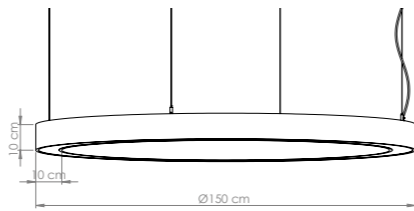

P.Name : EFES OUT 60 SUSPEN.
Model No : 34004060