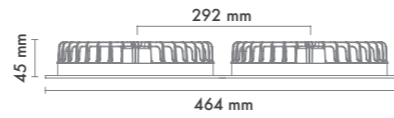

P.Name : DENN 8"
Model No : 11080266

Black Siyah White Beyaz For more colours P: 223 Renkler için bkz S: 223