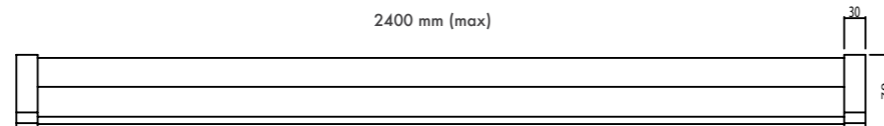

P.Name : EXPROOF POLY. BATTEN
Model No : 15000084

● Black Siyah ○ White Beyaz ● For more colours P: 223 Renkler için bkz S: 223

MS 84 XXXX Batten Lights

WATT (W)	KELVIN (K)	CRI (RA)	LUMEN (LM)	WARRANTY
40 W	3000/4000/6500 K	>80	4400/4500/4650 LM	5 YEARS
60 W	3000/4000/6500 K	>80	6400/6500/6650 LM	5 YEARS