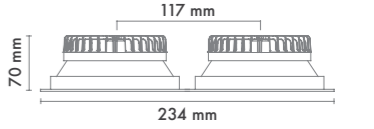

M 600 266
Led Downlight

WATT (W)	KELVIN (K)	CRI (RA)	LUMEN (LM)	WARRANTY
42 W	3000/4000/6500 K	>85	4620/4830/5180 LM	3 YEARS
5 YEARS				

P.Name : DENN 6"
Model No : 11060266

Black Siyah White Beyaz For more colours P: 223 Renkler için bkz S: 223

M 200 268
Led Downlight

WATT (W)	KELVIN (K)	CRI (RA)	LUMEN (LM)	WARRANTY
12 W	3000/4000/6500 K	>85	1080/1140/1240 LM	3 YEARS
5 YEARS				

P.Name : GALLE 2"
Model No : 11020268

Black Siyah White Beyaz For more colours P: 223 Renkler için bkz S: 223

M 800 266
Led Downlight

WATT (W)	KELVIN (K)	CRI (RA)	LUMEN (LM)	WARRANTY
46 W	3000/4000/6500 K	>85	5170/5406/5780 LM	3 YEARS
5 YEARS				

P.Name : DENN 8"
Model No : 11080266

Black Siyah White Beyaz For more colours P: 223 Renkler için bkz S: 223

M 300 268
Led Downlight

WATT (W)	KELVIN (K)	CRI (RA)	LUMEN (LM)	WARRANTY
12 W	3000/4000/6500 K	>85	1080/1140/1240 LM	3 YEARS
5 YEARS				

P.Name : GALLE 3"
Model No : 11030268

Black Siyah White Beyaz For more colours P: 223 Renkler için bkz S: 223

M 400 268
Led Downlight

WATT (W)	KELVIN (K)	CRI (RA)	LUMEN (LM)	WARRANTY
16 W	3000/4000/6500 K	>85	1440/1520/1620 LM	3 YEARS
5 YEARS				

P.Name : GALLE 4"
Model No : 11040268

Black Siyah White Beyaz For more colours P: 223 Renkler için bkz S: 223

M 500 268
Led Downlight

WATT (W)	KELVIN (K)	CRI (RA)	LUMEN (LM)	WARRANTY	FİYAT
20 W	3000/4000/6500 K	>85	2000/2100/2260 LM	3 YEARS	30,00 $
5 YEARS					50,00 $

P.Name : GALLE 5"
Model No : 11050268

Black Siyah White Beyaz For more colours P: 223 Renkler için bkz S: 223