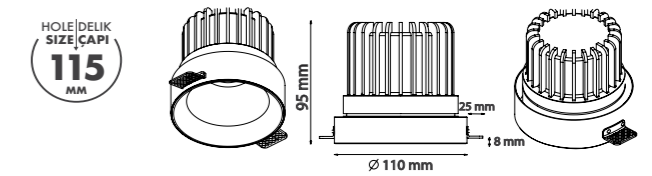

HOLE|DELİK
SIZE|ÇAPI
125
MM

P.Name : REFLECTO R. 90 TRIMLESS
Model No : 12030090

Black Siyah White Beyaz For more colours P: 223 Renkler için bkz S: 223

M 300-90/X SC20
Trimless Spot Light

WATT (W)	KELVIN (K)	CRI (RA)	LUMEN (LM)	WARRANTY
20 W	3000/4000/6500 K	>80	2200/2300/2500 LM	5 YEARS