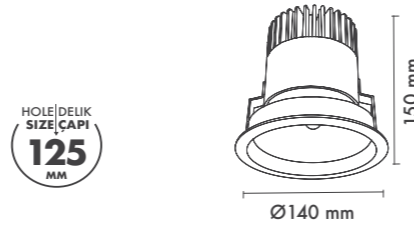

HOLE|DELİK
SIZE|ÇAPI
95
MM

P.Name : REFLECTO ROUND 110
Model No : 12040038

Black Siyah White Beyaz For more colours P: 223 Renkler için bkz S: 223

M 400-38/X SC30
Recessed Spot Light

WATT (W)	KELVIN (K)	CRI (RA)	LUMEN (LM)	WARRANTY
30 W	3000/4000/6500 K	>80	3500/3600/3700 LM	5 YIL