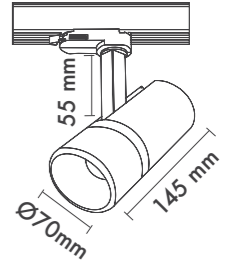

MRS-34 070 C10
Track Light

WATT (W)	KELVIN (K)	CRI (RA)	LUMEN (LM)	WARRANTY
10 W	3000/4000/6500 K	>80	1010/1070/1130 LM	3 YEARS
5 YEARS				

P.Name : REFLECTO TRACK 30
Model No : 12500155

● Black Siyah ○ White Beyaz ● For more colours P: 223 Renkler için bkz S: 223

MRS-55/X C30
Track Light

WATT (W)	KELVIN (K)	CRI (RA)	LUMEN (LM)	WARRANTY
30 W	3000/4000/6500 K	>80	3500/3600/3700 LM	3 YEARS
5 YEARS