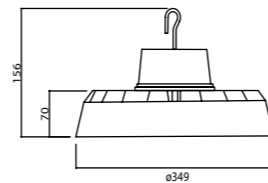

P.Name : GOBA HIGH-BAY
Model No : 14800010

● Black Siyah ○ White Beyaz ● For more colours P: 223 Renkler için bkz S: 223

MHB-10 PXX
High Bay Luminaires

WATT (W)	KELVIN (K)	CRI (RA)	LUMEN (LM)	WARRANTY
320 W	3000/4000/6500 K	>70	42.000/43.000/44.000 LM	5 YEARS
400 W	3000/4000/6500 K	>70	52.000/53.000/54.000 LM	5 YEARS