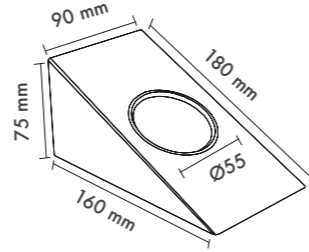

P.Name : CABINO DBL. SOCKET
Model No : 15500102

Black Siyah White Beyaz For more colours P: 223 Renkler için bkz S: 223

MS-MUT 102
Wall Mounted Luminaires / Under Cabinet Lights

WATT (W)	KELVIN (K)	CRI (RA)	LUMEN (LM)	WARRANTY
5 W	3000/4000/6500 K	>80	375/400/500 LM	3 YEARS