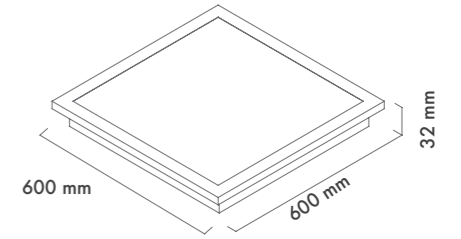

MA 60x60 Recessed Led Panel

WATT (W)	KELVIN (K)	CRI (RA)	LUMEN (LM)	WARRANTY
42 W	3000/4000/6500 K	>82	4450/4750/5000 LM	3 YEARS
5 YEARS				

HOLE|DELİK
SIZE|ÇAPI
570x570
MM

P.Name : LOTUS T-BAR 60x60
Model No : 14216060