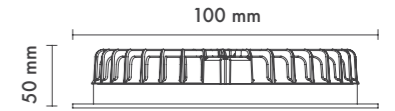

HOLE|DELİK
SIZE|ÇAPI
85
MM

P.Name : ALYES SQUARE 2"
Model No : 12020020

● Black Siyah ○ White Beyaz ● For more colours P: 223 Renkler için bkz S: 223

M 300-13 SC10
Recessed Spot Light

WATT (W)	KELVIN (K)	CRI (RA)	LUMEN (LM)	WARRANTY
10 W	3000/4000/6500 K	>80	1010/1070/1130 LM	3 YIL
5 YEARS				