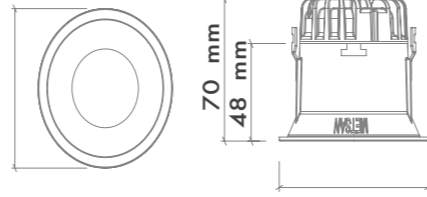

HOLE|DELİK
SIZE|ÇAPı
80
MM

P.Name : VERFA 4" ADJ.
Model No : I2040012

Black Siyah White Beyaz For more colours P: 223 Renkler için bkz S: 223

M 400-12 ODC10
Recessed Spot Light

WATT (W)	KELVIN (K)	CRI (RA)	LUMEN (LM)	WARRANTY
10 W	3000/4000/6500 K	>80	1010/1070/1130 LM	3 YEARS
5 YEARS				