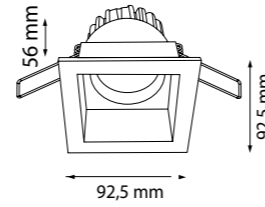

P.Name : TOSCANA SQUARE
Model No : 12030068

● Black Siyah ○ White Beyaz ● For more colours P: 223 Renkler için bkz S: 223

M 300-68 OC10
Recessed Spot Light

WATT (W)	KELVIN (K)	CRI (RA)	LUMEN (LM)	WARRANTY
10 W	3000/4000/6500 K	>80	1010/1070/1130 LM	3 YEARS
5 YEARS