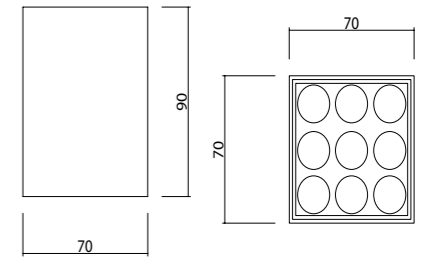

MSK-36 070/X
Surface Mounted Light

WATT (W)	KELVIN (K)	CRI (RA)	LUMEN (LM)	WARRANTY
12 W	3000/4000/6500 K	>80	1085/1118/1270 LM	3 YEARS
5 YEARS				

P.Name : MODULINE 15 SURFACE
Model No : 12410015