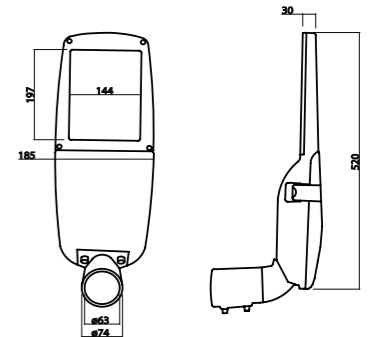

MKSL-8 PXX
Surface Mounted Luminaires / Streetlight

WATT (W)	KELVIN (K)	CRI (RA)	LUMEN (LM)	WARRANTY
60 W	3000/4000/6500 K	>70	7500/7800/8100 LM	5 YEARS
80 W	3000/4000/6500 K	>70	10.000/10.400/10.800 LM	5 YEARS
100 W	3000/4000/6500 K	>70	12.500/13.000/13.500 LM	5 YEARS

ATLANTIC MODEL
Explosion Chart