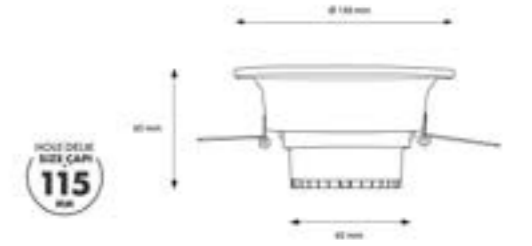

P.Name : VALERI BASIC ADJ.
Model No : I2020131

Black Siyah White Beyaz For more colours P: 223 Renkler için bkz S: 223

M 200-31 OC10
Recessed Spot Light

WATT (W)	KELVIN (K)	CRI (RA)	LUMEN (LM)	WARRANTY
10 W	3000/4000/6500 K	>80	1010/1070/1130 LM	3 YEARS
5 YEARS				

30°
Adjustable
Ayarlanabilir