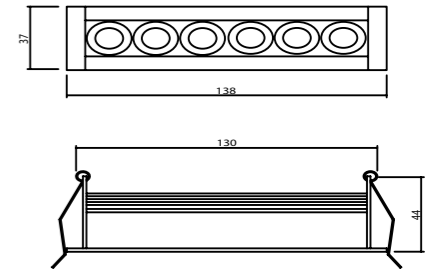

P.Name : ROMA 12 RECESSED
Model No : 12100212

Black Siyah White Beyaz For more colours P: 223 Renkler için bkz S: 223

MTS-20130 L12
Recessed Spot Light

WATT (W)	KELVIN (K)	CRI (RA)	LUMEN (LM)	WARRANTY
20 W	3000/4000/6500 K	>80	2300/2500/2700 LM	3 YEARS 5 YEARS

HOLE|DELİK
SIZE|ÇAPI
32x252
MM