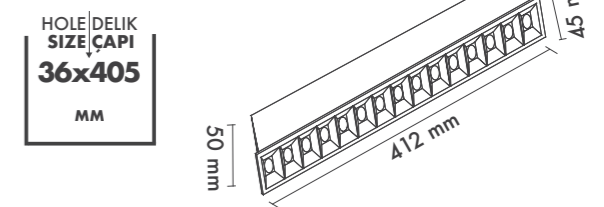

LONDON FAMILY

Black Siyah White Beyaz For more colours P: 223 Renkler için bkz S: 223

MTS-10130 L01 Recessed Spot Light

WATT (W)	KELVIN (K)	CRI (RA)	LUMEN (LM)	WARRANTY
2,5 W	3000/4000/6500 K	>80	260/275/300 LM	3 YEARS 5 YEARS

Black Siyah White Beyaz For more colours P: 223 Renkler için bkz S: 223

MTS-10130 L02 Recessed Spot Light

WATT (W)	KELVIN (K)	CRI (RA)	LUMEN (LM)	WARRANTY
5 W	3000/4000/6500 K	>80	490/520/575 LM	3 YEARS 5 YEARS

Black Siyah White Beyaz For more colours P: 223 Renkler için bkz S: 223

MTS-10130 L05 Recessed Spot Light

WATT (W)	KELVIN (K)	CRI (RA)	LUMEN (LM)	WARRANTY
12,5 W	3000/4000/6500 K	>80	1225/1300/1450 LM	3 YEARS 5 YEARS

Black Siyah White Beyaz For more colours P: 223 Renkler için bkz S: 223

MTS-10130 L10 Recessed Spot Light

WATT (W)	KELVIN (K)	CRI (RA)	LUMEN (LM)	WARRANTY
25 W	3000/4000/6500 K	>80	2500/2600/2900 LM	3 YEARS 5 YEARS

Black Siyah White Beyaz For more colours P: 223 Renkler için bkz S: 223

MTS-10130 L15 Recessed Spot Light

WATT (W)	KELVIN (K)	CRI (RA)	LUMEN (LM)	WARRANTY
37,5 W	3000/4000/6500 K	>80	3750/3900/4350 LM	3 YEARS 5 YEARS