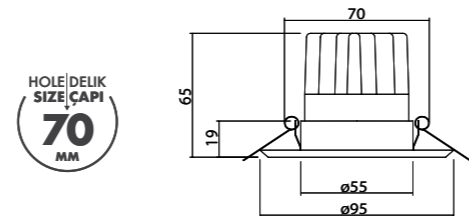

P.Name : REFLECTO ROUND 90 CCT
Model No : 12030083

● Black Siyah ○ White Beyaz ● For more colours P: 223 Renkler için bkz S: 223

M 300-83/X SC XX-CCT **CCT TUNABLE** **QUALITY MADE IN TURKEY** **LED INSIDE**
Recessed Spot Light 3in1

WATT (W)	KELVIN (K)	CRI (RA)	LUMEN (LM)	WARRANTY
20 W	2700/4000/6500 K	>90	1900/1950/2200 LM	3 YEARS