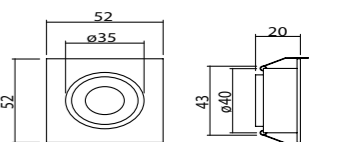

RECESSED SPOT LIGHTS

Metsan spot light series provides the best efficiency with its high lumen output and different power options. We provides different frame models for many requirements.

- Focus on efficacy and quality with Metsan proven patented design frame and heatsinks.
- Aesthetic models for different design studies.
- High CRI options.
- Beam options.
- IP 54 and IP 65 model availabilities.
- Normal life-time up to 50,000 h (L70/B50)
- Different cutting size range to cover all applications and requirements.
- Installation friendly and flexible for all series.
- For luminaries of protection class III.

Typical Applications :

- Retail and Hospitality applications.
- Store and Market applications.
- Office and education applications.
- Architectural applications.

MINI FAMILY

- Black Siyah
- White Beyaz
- For more colours P: 223 Renkler için bkz S: 223

WATT (W)	KELVIN (K)	CRI (RA)	LUMEN (LM)	WARRANTY
2 W	3000/4000/6500 K	>80	127/151/175 LM	3 YEARS 5 YEARS

- Black Siyah
- White Beyaz
- For more colours P: 223 Renkler için bkz S: 223

WATT (W)	KELVIN (K)	CRI (RA)	LUMEN (LM)	WARRANTY
2 W	3000/4000/6500 K	>80	127/151/175 LM	3 YEARS 5 YEARS

- Black Siyah
- White Beyaz
- For more colours P: 223 Renkler için bkz S: 223

WATT (W)	KELVIN (K)	CRI (RA)	LUMEN (LM)	WARRANTY
2 W	3000/4000/6500 K	>80	127/151/175 LM	3 YEARS 5 YEARS