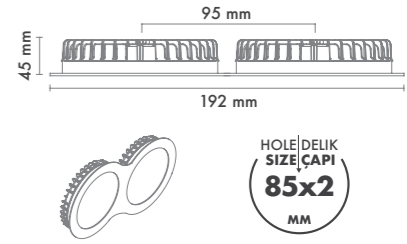

M 200 266
Led Downlight

WATT (W)	KELVIN (K)	CRI (RA)	LUMEN (LM)	WARRANTY
12 W	3000/4000/6500 K	>85	1080/1140/1240 LM	3 YEARS
5 YEARS				

P.Name : DENN 3"
Model No : 11030266

Black Siyah White Beyaz For more colours P: 223 Renkler için bkz S: 223

M 300 266
Led Downlight

WATT (W)	KELVIN (K)	CRI (RA)	LUMEN (LM)	WARRANTY
16 W	3000/4000/6500 K	>85	1440/1520/1620 LM	3 YEARS
5 YEARS