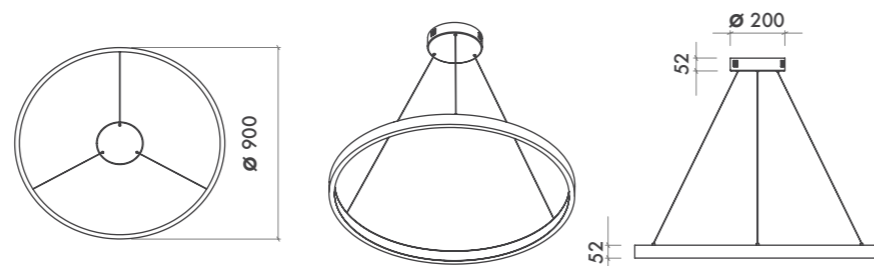

MPSS-03 0900
Decorative Luminaires / Ring Lights

WATT (W)	KELVIN (K)	CRI (RA)	LUMEN (LM)	WARRANTY
55 W	3000/4000/6500 K	>80	5225/5425/5725 LM	3 YEARS
5 YEARS				

P.Name : EFES OUT 120 SUSPEN.
Model No : 34004120