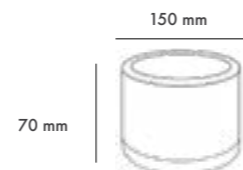

P.Name : SPECTRAL 200
Model No : 13020062

Black Siyah White Beyaz For more colours P: 223 Renkler için bkz S: 223

MSY-62 200
Surface Mounted Led Downlight

WATT (W)	KELVIN (K)	CRI (RA)	LUMEN (LM)	WARRANTY
23 W	3000/4000/6500 K	>85	2585/2703/2890 LM	3 YEARS
5 YEARS