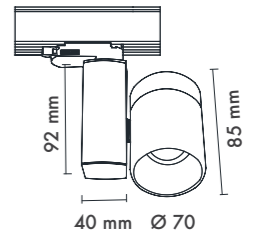

● Black Siyah ○ White Beyaz ● For more colours P: 223 Renkler için bkz S: 223

WATT (W)	KELVIN (K)	CRI (RA)	LUMEN (LM)	WARRANTY
10 W	3000/4000/6500 K	>80	1010/1070/1130 LM	3 YEARS 5 YEARS

P.Name : REFLECTO TRACK 10 ST
Model No : 12500157

● Black Siyah ○ White Beyaz ● For more colours P: 223 Renkler için bkz S: 223

MRS-57/X C10
Track Light

WATT (W)	KELVIN (K)	CRI (RA)	LUMEN (LM)	WARRANTY
10 W	3000/4000/6500 K	>80	1010/1070/1130 LM	3 YEARS 5 YEARS