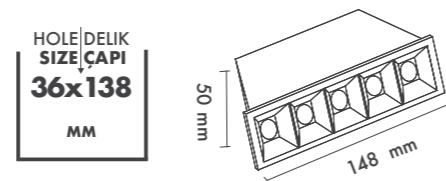

P.Name : LONDON 10 RECESSED
Model No : 12100110

Black Siyah White Beyaz For more colours P: 223 Renkler için bkz S: 223

MTS-10130 L10 Recessed Spot Light

WATT (W)	KELVIN (K)	CRI (RA)	LUMEN (LM)	WARRANTY
25 W	3000/4000/6500 K	>80	2500/2600/2900 LM	3 YEARS 5 YEARS