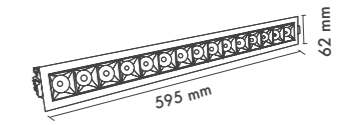

MDL-SA 15/X Recessed Spot Light

WATT (W)	KELVIN (K)	CRI (RA)	LUMEN (LM)	WARRANTY
75 W	3000/4000/6500 K	>80	6600/7050/7800 LM	3 YEARS 5 YEARS

HOLE|DELİK
SIZE|ÇAPı
48x587
MM