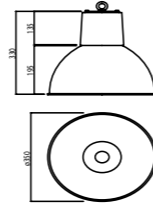

● Black Siyah ○ White Beyaz ● For more colours P: 223 Renkler için bkz S: 223

WATT (W)	KELVIN (K)	CRI (RA)	LUMEN (LM)	WARRANTY
50 W	3000/4000/6500 K	>70	6800/7000/7400 LM	5 YEARS
60 W	3000/4000/6500 K	>70	8150/8400/8800 LM	5 YEARS
80 W	3000/4000/6500 K	>70	10.800/11.200/11.700 LM	5 YEARS
100 W	3000/4000/6500 K	>70	10.800/11.200/11.700 LM	5 YEARS

P.Name : OVILON HIGH-BAY
Model No : 14800012

● Black Siyah ○ White Beyaz ● For more colours P: 223 Renkler için bkz S: 223

MHB-12 PXX
High Bay Luminaires

WATT (W)	KELVIN (K)	CRI (RA)	LUMEN (LM)	WARRANTY
150 W	3000/4000/6500 K	>70	18.500/19.000/19.500 LM	5 YEARS
200 W	3000/4000/6500 K	>70	24.500/25.000/25.500 LM	5 YEARS