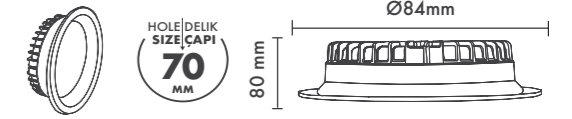

P.Name : APRILLA 8''
Model No : 11080047

Black Siyah White Beyaz For more colours P: 223 Renkler için bkz S: 223

M 800 47
Led Downlight

WATT (W)	KELVIN (K)	CRI (RA)	LUMEN (LM)	WARRANTY
23 W	3000 K	>85	2585/2703/2890 LM	3 YEARS
5 YEARS