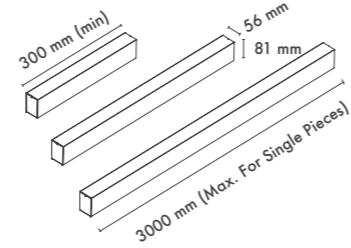

P.Name : FLEXMAN MODEL
Model No : 13500028

Black Siyah White Beyaz For more colours P: 223 Renkler için bkz S: 223

MS-FLEX Surface & Suspended Linear Lights

LENGHT (MM)	WATT (W)	KELVIN (K)	CRI (RA)	LUMEN (LM)	WARRANTY
1000 MM	50 W	3000/4000/6500 K	>80	5250/5500/5750 LM	5 YEARS