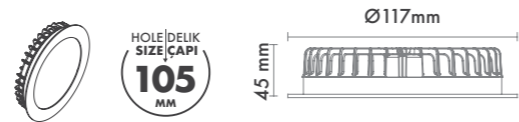

P.Name : FAMA 8"
Model No : 11080066

Black Siyah White Beyaz For more colours P: 223 Renkler için bkz S: 223

M 800 66
Led Downlight

WATT (W)	KELVIN (K)	CRI (RA)	LUMEN (LM)	WARRANTY
23 W	3000 K	>85	2585/2703/2890 LM	3 YEARS
				5 YEARS