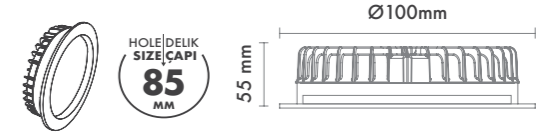

P.Name : DOME 6"
Model No : 11060045

Black Siyah White Beyaz For more colours P: 223 Renkler için bkz S: 223

M 600 45
Led Downlight

WATT (W)	KELVIN (K)	CRI (RA)	LUMEN (LM)	WARRANTY
21 W	3000/4000/6500 K	>85	2310/2415/2590 LM	3 YEARS
5 YEARS