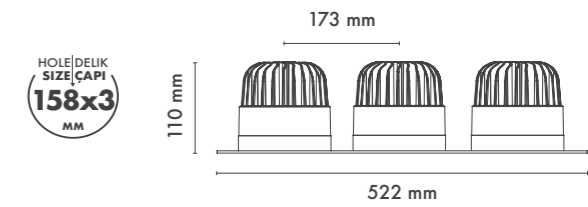

● Black Siyah ○ White Beyaz ● For more colours P: 223 Renkler için bkz S: 223

M 500-26 ODC30
Recessed Spot Light

WATT (W)	KELVIN (K)	CRI (RA)	LUMEN (LM)	WARRANTY
90 W	3000/4000/6500 K	>80	10500/10800/11100 LM	3 YEARS
5 YEARS				

P.Name : NORSE ROUND
Model No : 12040021