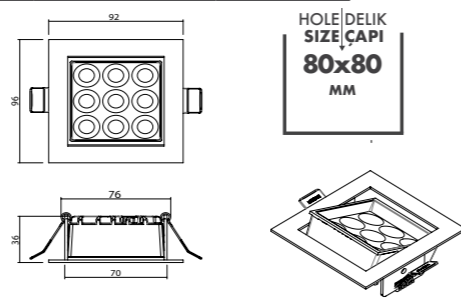

HOLE|DELİK
SIZE|ÇAPI
85x220
MM

LIZBON FAMILY

P.Name : ROMA SQ 9 ADJ.
Model No : 12084071

● Black Siyah ○ White Beyaz ● For more colours P: 223 Renkler için bkz S: 223

MA-84 070/X OC
Recessed Spot Light

WATT (W)	KELVIN (K)	CRI (RA)	LUMEN (LM)	WARRANTY
12 W	3000/4000/6500 K	>80	1085/1118/1270 LM	3 YEARS
5 YEARS				