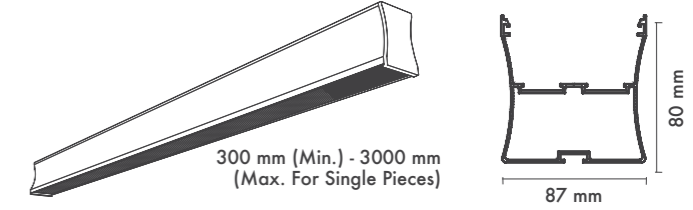

P.Name : VOG 46 SURFACE
Model No : 13546002

● Black Siyah ○ White Beyaz ● For more colours P: 223 Renkler için bkz S: 223

MS 46-2 XXXX Surface & Suspended Linear Lights

LENGHT (MM)	WATT (W)	KELVIN (K)	CRI (RA)	LUMEN (LM)	WARRANTY
0600 MM	16 W	3000/4000/6500 K	>80	1568/1693/1880 LM	5 YEARS
1200 MM	32 W	3000/4000/6500 K	>80	3136/3386/3636 LM	5 YEARS
2400 MM	64 W	3000/4000/6500 K	>80	6272/6772/7272 LM	5 YEARS
0600 MM	23 W	3000/4000/6500 K	>80	2354/2438/2705 LM	5 YEARS
1200 MM	46 W	3000/4000/6500 K	>80	4608/4876/5244 LM	5 YEARS
2400 MM	92 W	3000/4000/6500 K	>80	9116/9752/10.488 LM	5 YEARS