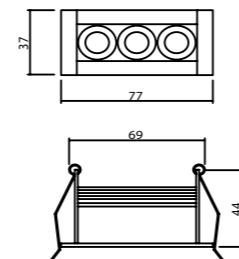

P.Name : ROMA 6 RECESSED
Model No : 12100206

Black Siyah White Beyaz For more colours P: 223 Renkler için bkz S: 223

MTS-20130 L06
Recessed Spot Light

WATT (W)	KELVIN (K)	CRI (RA)	LUMEN (LM)	WARRANTY
10 W	3000/4000/6500 K	>80	1150/1250/1350 LM	3 YEARS 5 YEARS

HOLE|DELİK
SIZE|ÇAPI
32x132
MM