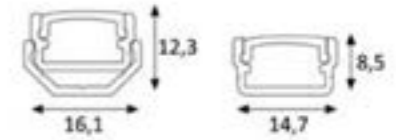

P.Name : X60 STRIP LED
Model No : 15500750

Black Siyah White Beyaz For more colours P: 223 Renkler için bkz S: 223

MSG 750
Light Channel Systems / Flexible Leds

LENGHT (MM)	WATT (W)	KELVIN (K)	CRI (RA)	LUMEN (LM)	WARRANTY
1000 MM	6 W	3000/4000/6500 K	>80	800/850/900 LM	5 YEARS
1000 MM	10 W	3000/4000/6500 K	>80	1200/1300/1450 LM	5 YEARS
1000 MM	15 W	3000/4000/6500 K	>80	1650/1750/1900 LM	5 YEARS