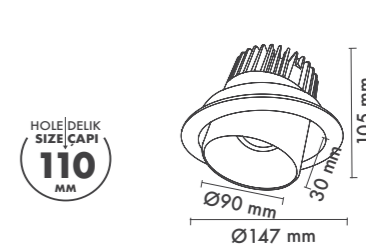

HOLE|DELİK
SIZE|ÇAPI
110
MM

P.Name : REFLECTO 90 ADJUST.
Model No : 12040039

Black Siyah White Beyaz For more colours P: 223 Renkler için bkz S: 223

M 400-39/X ODC30
Recessed Spot Light

WATT (W)	KELVIN (K)	CRI (RA)	LUMEN (LM)	WARRANTY
30 W	3000/4000/6500 K	>80	3500/3600/3700 LM	5 YEARS