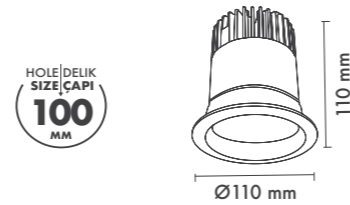

HOLE|DELİK
SIZE|ÇAPI
110
MM

P.Name : REFLECTO ROUND 90
Model No : 12030083

Black Siyah White Beyaz For more colours P: 223 Renkler için bkz S: 223

M 300-83/X SC30
Recessed Spot Light

WATT (W)	KELVIN (K)	CRI (RA)	LUMEN (LM)	WARRANTY
30 W	3000/4000/6500 K	>80	3500/3600/3700 LM	5 YIL