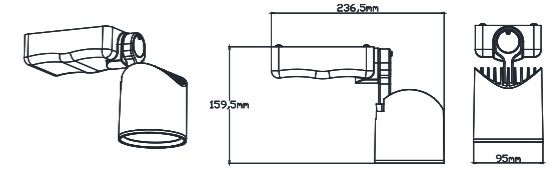

P.Name : DOLIS-D
Model No : 12500117

Black Siyah White Beyaz For more colours P: 223 Renkler için bkz S: 223

MRS-17 C30
Track Light

WATT (W)	KELVIN (K)	CRI (RA)	LUMEN (LM)	WARRANTY
30 W	3000/4000/6500 K	>80	3500/3600/3700 LM	3 YEARS
5 YEARS