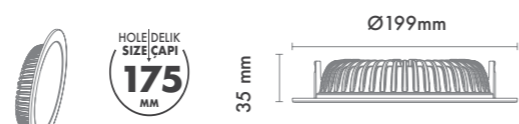

Black Siyah White Beyaz For more colours P: 223 Renkler için bkz S: 223

M 300 99
Led Downlight

WATT (W)	KELVIN (K)	CRI (RA)	LUMEN (LM)	WARRANTY
8 W	3000/4000/6500 K	>85	720/760/810 LM	3 YEARS
				5 YEARS

Black Siyah White Beyaz For more colours P: 223 Renkler için bkz S: 223

M 800 99
Led Downlight

WATT (W)	KELVIN (K)	CRI (RA)	LUMEN (LM)	WARRANTY
23 W	3000 K	>85	2585/2703/2890 LM	3 YEARS
				5 YEARS

Black Siyah White Beyaz For more colours P: 223 Renkler için bkz S: 223

M 400 99
Led Downlight

WATT (W)	KELVIN (K)	CRI (RA)	LUMEN (LM)	WARRANTY
10 W	3000/4000/6500 K	>85	1000/1050/1130 LM	3 YEARS
				5 YEARS

Black Siyah White Beyaz For more colours P: 223 Renkler için bkz S: 223

M 500 99
Led Downlight

WATT (W)	KELVIN (K)	CRI (RA)	LUMEN (LM)	WARRANTY
16 W	3000/4000/6500 K	>85	1760/1840/1980 LM	3 YEARS
				5 YEARS

Black Siyah White Beyaz For more colours P: 223 Renkler için bkz S: 223

M 600 99
Led Downlight

WATT (W)	KELVIN (K)	CRI (RA)	LUMEN (LM)	WARRANTY
21 W	3000/4000/6500 K	>85	2310/2415/2590 LM	3 YEARS
				5 YEARS