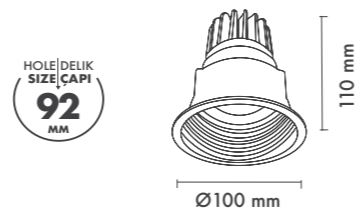

P.Name : VERFA SQUARE
Model No : I2080750

Black Siyah White Beyaz For more colours P: 223 Renkler için bkz S: 223

MA 807-50 SC10
Recessed Spot Light

WATT (W)	KELVIN (K)	CRI (RA)	LUMEN (LM)	WARRANTY
10 W	3000/4000/6500 K	>80	1010/1070/1130 LM	3 YEARS
5 YEARS				

HOLE|DELİK
SIZE|ÇAPı
80
MM