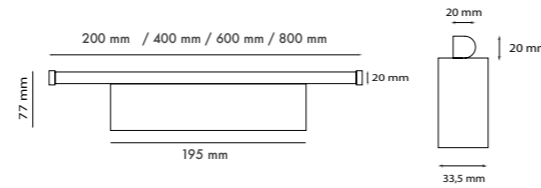

MSAP-01
Wall Mounted Luminaires / Mirror Lights

LENGHT (MM)	WATT (W)	KELVIN (K)	CRI (RA)	LUMEN (LM)	WARRANTY
0200 MM	3 W	3000/4000/6500 K	>80	210/240/300 LM	5 YEARS
0400 MM	6 W	3000/4000/6500 K	>80	450/480/540 LM	5 YEARS
0600 MM	9 W	3000/4000/6500 K	>80	690/720/760 LM	5 YEARS
0800 MM	12 W	3000/4000/6500 K	>80	930/960/100 LM	5 YEARS

P.Name : MIRROR LIGHT V2
Model No : 15400002