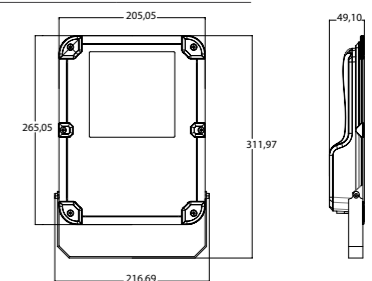

- Black Siyah
- White Beyaz
- For more colours P: 223 Renkler için bkz S: 223

WATT (W)	KELVIN (K)	CRI (RA)	LUMEN (LM)	WARRANTY
50 W	3000/4000/6500 K	>70	6500/6750/7000 LM	3 YEARS
5 YEARS				

P.Name : ATLANTIC 100
Model No : 15000108