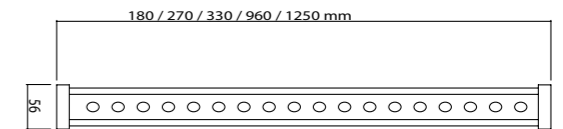

BATTEN LIGHTS

● Black Siyah ○ White Beyaz ● For more colours P: 223 Renkler için bkz S: 223

MS 54 XXXX Batten Lights

LENGHT (MM)	WATT (W)	KELVIN (K)	CRI (RA)	LUMEN (LM)	WARRANTY
0600 MM	16 W	3000/4000 K	>80	1010/1070/1130 LM	5 YEARS
1200 MM	32 W	3000/4000 K	>80	1010/1070/1130 LM	5 YEARS
1800 MM	48 W	3000/4000 K	>80	1010/1070/1130 LM	5 YEARS
2400 MM	64 W	3000/4000 K	>80	1010/1070/1130 LM	5 YEARS
0600 MM	25 W	3000/4000 K	>80	1010/1070/1130 LM	5 YEARS
1200 MM	50 W	3000/4000 K	>80	1010/1070/1130 LM	5 YEARS
1800 MM	75 W	3000/4000 K	>80	1010/1070/1130 LM	5 YEARS
2400 MM	100 W	3000/4000 K	>80	1010/1070/1130 LM	5 YEARS

● Black Siyah ○ White Beyaz ● For more colours P: 223 Renkler için bkz S: 223

MS 44 XXXX Batten Lights

LENGHT (MM)	WATT (W)	KELVIN (K)	CRI (RA)	LUMEN (LM)	WARRANTY
0600 MM	16 W	3000/4000 K	>80	1010/1070/1130 LM	5 YEARS
1200 MM	32 W	3000/4000 K	>80	1010/1070/1130 LM	5 YEARS
1800 MM	48 W	3000/4000 K	>80	1010/1070/1130 LM	5 YEARS
2400 MM	64 W	3000/4000 K	>80	1010/1070/1130 LM	5 YEARS
0600 MM	25 W	3000/4000 K	>80	1010/1070/1130 LM	5 YEARS
1200 MM	50 W	3000/4000 K	>80	1010/1070/1130 LM	5 YEARS
1800 MM	75 W	3000/4000 K	>80	1010/1070/1130 LM	5 YEARS
2400 MM	100 W	3000/4000 K	>80	1010/1070/1130 LM	5 YEARS

● Black Siyah ○ White Beyaz ● For more colours P: 223 Renkler için bkz S: 223

MS 84 XXXX Batten Lights

WATT (W)	KELVIN (K)	CRI (RA)	LUMEN (LM)	WARRANTY
40 W	3000/4000/6500 K	>80	4400/4500/4650 LM	5 YEARS
60 W	3000/4000/6500 K	>80	6400/6500/6650 LM	5 YEARS

FACADE LIGHTS

● Black Siyah ○ White Beyaz ● For more colours P: 223 Renkler için bkz S: 223

MTS WALL XXXX Facade Lights