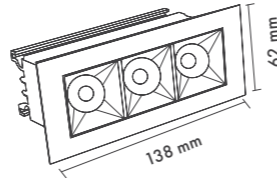

MDL-SA 3/X Recessed Spot Light

WATT (W)	KELVIN (K)	CRI (RA)	LUMEN (LM)	WARRANTY
15 W	3000/4000/6500 K	>80	1300/1400/1600 LM	3 YEARS 5 YEARS

HOLE|DELİK
SIZE|ÇAPı
48x127
MM