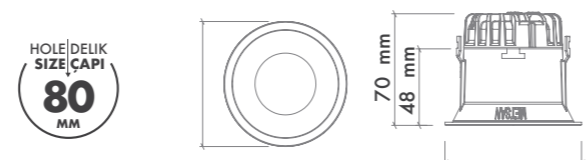

P.Name : REFLECTO RS 100 CCT
Model No : 13010091

● Black Siyah ○ White Beyaz ● For more colours P: 223 Renkler için bkz S: 223

MSY-91/X 100 C-CCT **CCT TUNABLE** **QUALITY MADE IN TURKEY** **LED INSIDE**
Surface Mounted Light 9in1

WATT (W)	KELVIN (K)	CRI (RA)	LUMEN (LM)	WARRANTY
6 W	2700/4000/6500 K	>90	540/570/600 LM	3 YEARS
9 W	2700/4000/6500 K	>90	810/855/900 LM	3 YEARS
12 W	2700/4000/6500 K	>90	1050/1100/1200 LM	3 YEARS