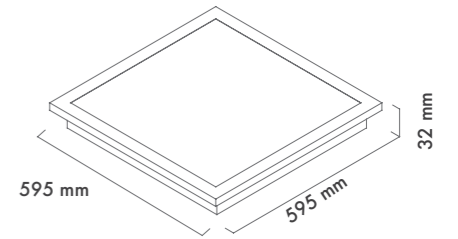

MAT 60x60 T-Bar Led Panel

WATT (W)	KELVIN (K)	CRI (RA)	LUMEN (LM)	WARRANTY
42 W	3000/4000/6500 K	>82	4450/4750/5000 LM	3 YEARS
5 YEARS				

T-Bar System

P.Name : LOTUS RECESSED 18x18
Model No : 14011818