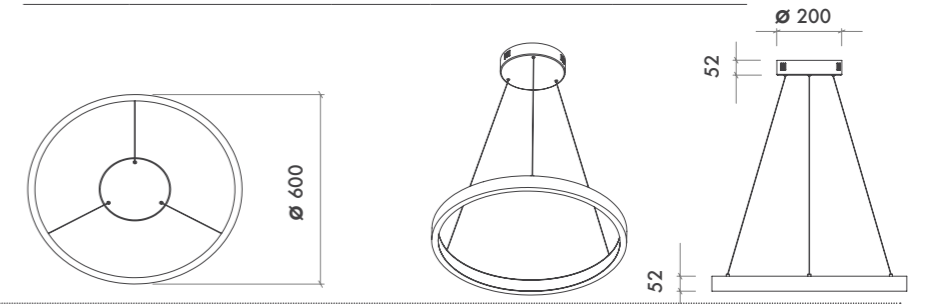

P.Name : EFES OUT 60 SUSPEN.
Model No : 34004060

● Black Siyah ○ White Beyaz ● For more colours P: 223 Renkler için bkz S: 223

MPSS-04 0600
Decorative Luminaires / Ring Lights

WATT (W)	KELVIN (K)	CRI (RA)	LUMEN (LM)	WARRANTY
35 W	3000/4000/6500 K	>80	3325/3525/3825 LM	3 YEARS
5 YEARS				