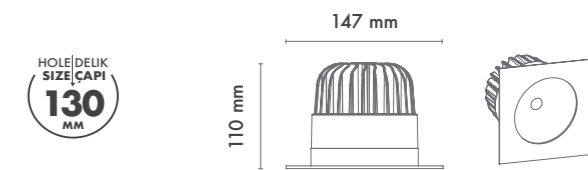

● Black Siyah ○ White Beyaz ● For more colours P: 223 Renkler için bkz S: 223

M 400-22 SC30
Recessed Spot Light

WATT (W)	KELVIN (K)	CRI (RA)	LUMEN (LM)	WARRANTY
30 W	3000/4000/6500 K	>80	3500/3600/3700 LM	3 YEARS
5 YEARS				

P.Name : NORSE ROUND ADJ.
Model No : 12050013