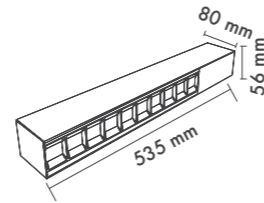

MDL-SU 10/X
Surface Mounted Light

WATT (W)	KELVIN (K)	CRI (RA)	LUMEN (LM)	WARRANTY
50 W	3000/4000/6500 K	>80	4400/4700/5200 LM	3 YEARS
5 YEARS				

P.Name : ROMA SQ. 9 SURFACE
Model No : 13036070