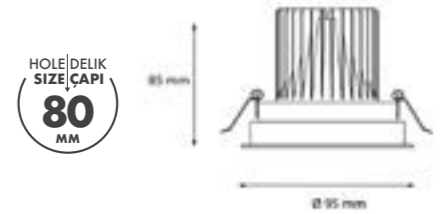

P.Name : BIG PLUTON CCT
Model No : 12001001

● Black Siyah ○ White Beyaz ● For more colours P: 223 Renkler için bkz S: 223

M 010-01 OC XX-CCT **CCT TUNABLE** **QUALITY MADE IN TURKEY** **LED INSIDE**
Recessed Spot Light 9in1