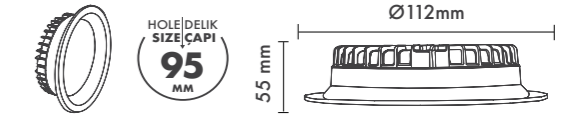

P.Name : COMPACT 4''
Model No : 11040092

Black Siyah White Beyaz For more colours P: 223 Renkler için bkz S: 223

M 400 92
Led Downlight

WATT (W)	KELVIN (K)	CRI (RA)	LUMEN (LM)	WARRANTY
8 W	3000/4000/6500 K	>85	720/760/810 LM	3 YEARS
5 YEARS