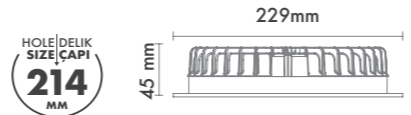

Black Siyah White Beyaz For more colours P: 223 Renkler için bkz S: 223