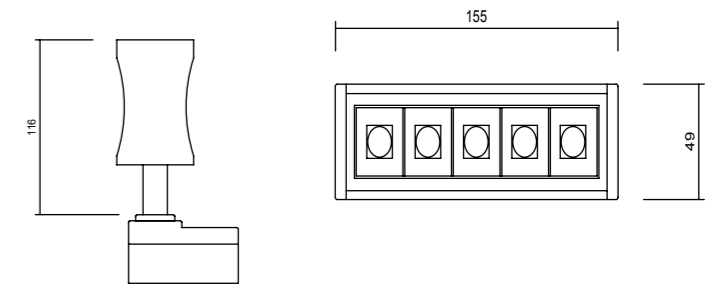

P.Name : LONDON 5 TRACK
Model No : 12505605

Black Siyah White Beyaz For more colours P: 223 Renkler için bkz S: 223

MRS-56 L05
Track Light

WATT (W)	KELVIN (K)	CRI (RA)	LUMEN (LM)	WARRANTY
12,5 W	3000/4000/6500 K	>80	1225/1300/1450 LM	3 YEARS
5 YEARS				