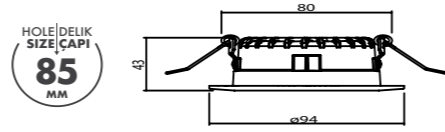

P.Name : METSAN 1982 2"
Model No : 11020095

Black Siyah White Beyaz For more colours P: 223 Renkler için bkz S: 223

M 200 95
Led Downlight

WATT (W)	KELVIN (K)	CRI (RA)	LUMEN (LM)	WARRANTY
6 W	3000/4000/6500 K	>85	540/570/620 LM	3 YEARS
				5 YEARS