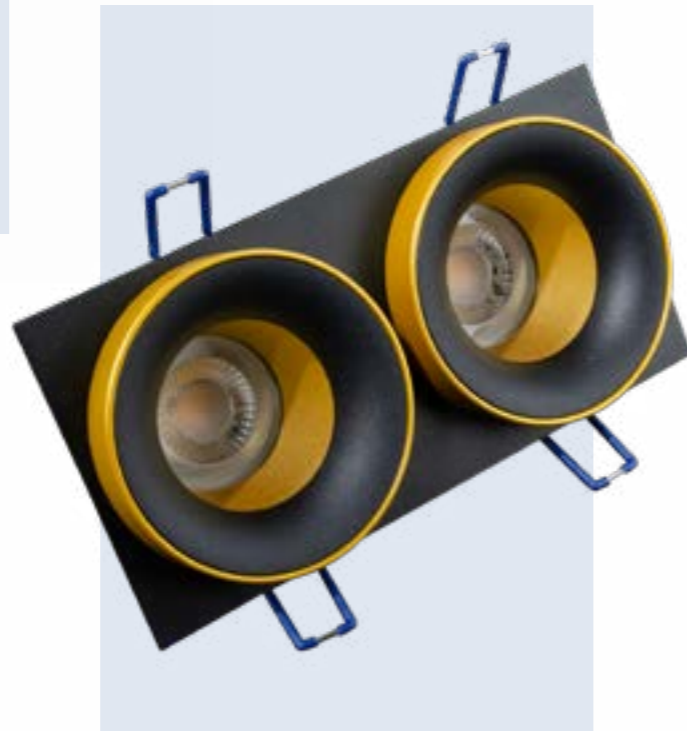

TANGO FAMILY

The product prime (PRIME) category provides the product types between a top quality and qualified performance.

* Prime series provides spot cases particularly suitable for Gu10 - Gu5.3 bulb for indoor and outdoor.

* Provides the best compromise between an attractive price and qualified housing quality.

* Focus on high quality material.

* Excellent finishes and product design.

* Many body - case - reflector color options.

Typical Applications :

- Houses and offices applications.
- Architectural applications.
- General lighting applications.
- Retail store applications.

Ring Colors

Bilezik Renkleri

- Chrome - Krom
- Copper - Bakır
- Gold - Altın
- Black - Siyah
- White - Beyaz

MA 900/XX 31

10590000

Tango Round

Color/Renk :

Holder/Duy :

Dimensions/Ölçüler (mm) :

Hole Dia./Delik Çapı (mm) :

Box Pcs./Koli Adedi :

Box Sizes/Koli Ölçüsü :

White - Beyaz

Gu10 - Gu5.3

W/G:92mm - H/Y:60mm

Ø70mm

80 pcs

50x32x25

MA 900/XX 42

10590000

Tango Round

Black - Siyah

Gu10 - Gu5.3

W/G:92mm - H/Y:60mm

Ø100mm

80 pcs

50x32x25

MA 901/XX 31

10590001

Tango Square

White - Beyaz

Gu10 - Gu5.3

W/G:87x87mm - H/Y:60mm

Ø70mm

80 pcs

50x32x25

MA 901/XX 42

10590001

Tango Square

Color/Renk :

Holder/Duy :

Dimensions/Ölçüler (mm) :

Hole Dia./Delik Çapı (mm) :

Box Pcs./Koli Adedi :

Box Sizes/Koli Ölçüsü :

Black - Siyah

Gu10 - Gu5.3

W/G:87x87mm - H/Y:60mm

Ø70mm

80 pcs

50x32x25

MA 901/XX-2 31

10590021

Tango Square Double

White - Beyaz

Gu10 - Gu5.3

W/G:172x86mm - H/Y:60mm

Ø70mmx2 (CTC is 90mm)

25 pcs

50x32x25

MA 901/XX-2 42

10590021

Tango Square Double

Black - Siyah

Gu10 - Gu5.3

W/G:172x86mm - H/Y:60mm

Ø70mmx2 (CTC is 90mm)

25 pcs

50x32x25

MA 903/XX 31

10590003

Tango V2

Color/Renk :

Holder/Duy :

Dimensions/Ölçüler (mm) :

Hole Dia./Delik Çapı (mm) :

Box Pcs./Koli Adedi :

Box Sizes/Koli Ölçüsü :

White - Beyaz

Gu10 - Gu5.3

W/G:80mm - H/Y:60mm

Ø70mm

80 pcs

50x32x25

MA 903/XX 42

10590003

Tango V2

Black - Siyah

Gu10 - Gu5.3

W/G:80mm - H/Y:60mm

Ø70mm

80 pcs

50x32x25