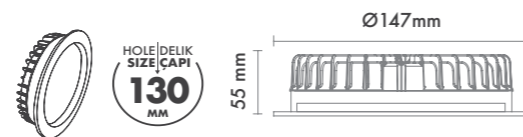

Kelvins

Kelvinler

- 2700 Kelvin
- 4000 Kelvin
- 6500 Kelvin

Downlight + CCT Tunable

● Siyah ○ Beyaz ● Renkler için bkz S: 223

M 200 45 CCT Led Downlight

WATT (W)	KELVIN (K)	CRI (RA)	LUMEN (LM)	WARRANTY
10 W	2700/4000/6500 K	>90	780/880/9800LM	3 YEARS

● Siyah ○ Beyaz ● Renkler için bkz S: 223

M 300 45 CCT Led Downlight

WATT (W)	KELVIN (K)	CRI (RA)	LUMEN (LM)	WARRANTY
15 W	2700/4000/6500 K	>90	1300/1330/1370LM	3 YEARS

● Siyah ○ Beyaz ● Renkler için bkz S: 223

M 400 45 CCT Led Downlight

WATT (W)	KELVIN (K)	CRI (RA)	LUMEN (LM)	WARRANTY
20 W	2700/4000/6500 K	>90	1750/1800/1850LM	3 YEARS

Electrostatic Paint Factory Code & Ral Codes

Ral 9003 Signal White Metsan 01
Ral 9005 Jet Black Metsan 02

Ral 9006 White Aluminium Gri Metsan 03
Ral 2121 Orange Turuncu Metsan 04

Ral 4005 Purple Mor Metsan 09
Ral 4010 Pink Pembe Metsan 10

Ral 6018 Grass Green Çim Yeşili Metsan 11
Ral 5015 Blue Mavi Metsan 25

Ral 3020 Red Kırmızı Metsan 26
Ral 6034 Turquoise Turkuaz Metsan 29

Ral 9010 Creamy White Krem Metsan 30
Ral 9016 Rought White Dokulu White Metsan 31