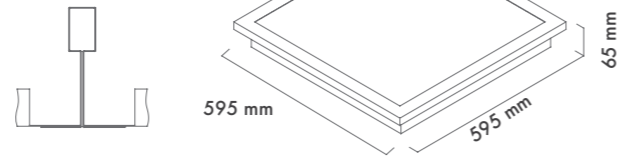

P.Name : LOTUS SURFACE 18x18
Model No : 14311818

Black Siyah White Beyaz For more colours P: 223 Renkler için bkz S: 223

MS 18x18
Surface Mounted Led Panel

WATT (W)	KELVIN (K)	CRI (RA)	LUMEN (LM)	WARRANTY
16 W	3000/4000/6500 K	>85	1760/1840/1980 LM	3 YEARS
5 YEARS