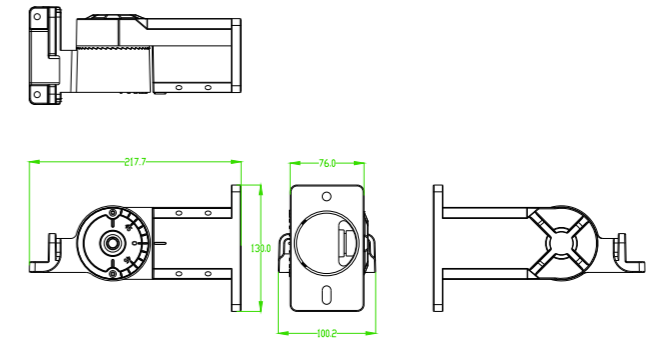

P.Name : OCEAN STREET 200
Model No : 15000018

● Black Siyah ○ White Beyaz ● For more colours P: 223 Renkler için bkz S: 223

MKSL-18 P200
Surface Mounted Luminaires / Streetlight

WATT (W)	KELVIN (K)	CRI (RA)	LUMEN (LM)	WARRANTY
200 W	3000/4000/6500 K	>70	26.000/27.000/28.000 LM	5 YEARS