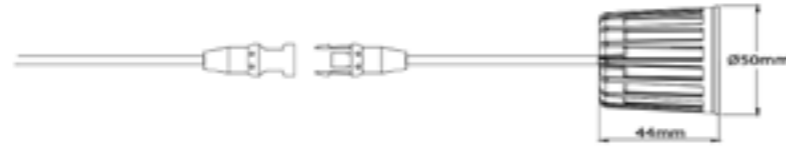

P.Name : REFLECTO DEEP 50 CCT
Model No : 12020055

● Black Siyah ○ White Beyaz ● For more colours P: 223 Renkler için bkz S: 223

M 200-55/X SC XX-CCT **CCT TUNABLE** **QUALITY MADE IN TURKEY** **LED INSIDE**
Recessed Spot Light 9in1

WATT (W)	KELVIN (K)	CRI (RA)	LUMEN (LM)	WARRANTY
6 W	2700/4000/6500 K	>90	540/570/600 LM	3 YEARS
9 W	2700/4000/6500 K	>90	810/855/900 LM	3 YEARS
12 W	2700/4000/6500 K	>90	1050/1100/1200 LM	3 YEARS