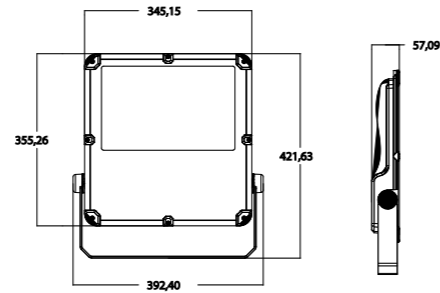

MKPL-10 PXXX
Surface Mounted Luminaires / Floodlight

WATT (W)	KELVIN (K)	CRI (RA)	LUMEN (LM)	WARRANTY
200 W	3000/4000/6500 K	>70	26.000/27.000/28.000 LM	3 YEARS 5 YEARS

STREET LIGHTS