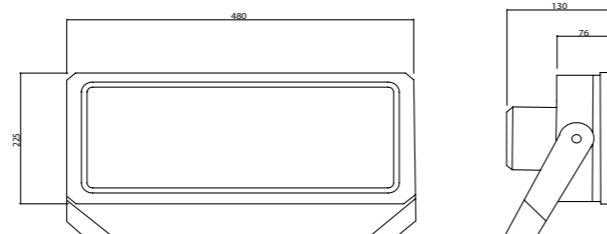

P.Name : GOBA DOUBLE HIGH-BAY
Model No : 14800210

● Black Siyah ○ White Beyaz ● For more colours P: 223 Renkler için bkz S: 223

MHB-10/2 PXX
High Bay Luminaires

WATT (W)	KELVIN (K)	CRI (RA)	LUMEN (LM)	WARRANTY
640 W	3000/4000/6500 K	>70	82.000/43.000/44.000 LM	5 YEARS
800 W	3000/4000/6500 K	>70	52.000/53.000/54.000 LM	5 YEARS