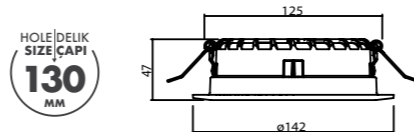

P.Name : METSAN 1982 4"
Model No : 11030095

Black Siyah White Beyaz For more colours P: 223 Renkler için bkz S: 223

M 400 95
Led Downlight

WATT (W)	KELVIN (K)	CRI (RA)	LUMEN (LM)	WARRANTY
10 W	3000/4000/6500 K	>85	1000/1050/1130 LM	3 YEARS
				5 YEARS