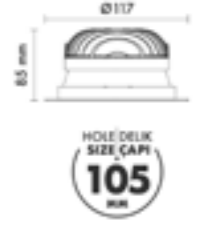

NEPTUNE - ROYAL ARIES FAMILY

● Black Siyah ○ White Beyaz ● For more colours P: 223 Renkler için bkz S: 223

M 200-13 Recessed Spot Light

WATT (W)	KELVIN (K)	CRI (RA)	LUMEN (LM)	WARRANTY
10 W	3000/4000/6500 K	>80	1010/1070/1130 LM	3 YEARS
5 YEARS				

● Black Siyah ○ White Beyaz ● For more colours P: 223 Renkler için bkz S: 223

● Black Siyah ○ White Beyaz ● For more colours P: 223 Renkler için bkz S: 223

M 200-14 Recessed Spot Light

WATT (W)	KELVIN (K)	CRI (RA)	LUMEN (LM)	WARRANTY
20 W	3000/4000/6500 K	>80	2020/2140/2260 LM	3 YEARS
5 YEARS				

● Black Siyah ○ White Beyaz ● For more colours P: 223 Renkler için bkz S: 223

● Black Siyah ○ White Beyaz ● For more colours P: 223 Renkler için bkz S: 223

M 200-15 Recessed Spot Light

WATT (W)	KELVIN (K)	CRI (RA)	LUMEN (LM)	WARRANTY
30 W	3000/4000/6500 K	>80	3030/3210/3390 LM	3 YEARS
5 YEARS				

● Black Siyah ○ White Beyaz ● For more colours P: 223 Renkler için bkz S: 223

● Black Siyah ○ White Beyaz ● For more colours P: 223 Renkler için bkz S: 223

M 300-17 SC10 Recessed Spot Light

WATT (W)	KELVIN (K)	CRI (RA)	LUMEN (LM)	WARRANTY
10 W	3000/4000/6500 K	>80	1010/1070/1130 LM	3 YEARS
5 YEARS				

● Black Siyah ○ White Beyaz ● For more colours P: 223 Renkler için bkz S: 223

● Black Siyah ○ White Beyaz ● For more colours P: 223 Renkler için bkz S: 223

M 300-18 SC10 Recessed Spot Light

WATT (W)	KELVIN (K)	CRI (RA)	LUMEN (LM)	WARRANTY
20 W	3000/4000/6500 K	>80	2020/2140/2260 LM	3 YEARS
5 YEARS				

● Black Siyah ○ White Beyaz ● For more colours P: 223 Renkler için bkz S: 223

● Black Siyah ○ White Beyaz ● For more colours P: 223 Renkler için bkz S: 223

M 300-43 SC10 Recessed Spot Light

WATT (W)	KELVIN (K)	CRI (RA)	LUMEN (LM)	WARRANTY
10 W	3000/4000/6500 K	>80	1010/1070/1130 LM	3 YEARS
5 YEARS				

● Black Siyah ○ White Beyaz ● For more colours P: 223 Renkler için bkz S: 223