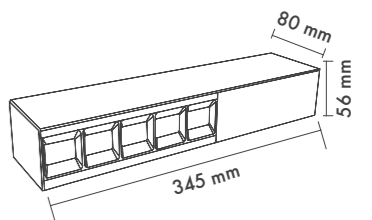

Black Siyah White Beyaz For more colours P: 223 Renkler için bkz S: 223

MSK-11 60 C10
Surface Mounted Light

WATT (W)	KELVIN (K)	CRI (RA)	LUMEN (LM)	WARRANTY
10 W	3000/4000/6500 K	>80	1010/1070/1130 LM	3 YEARS
				5 YEARS

Black Siyah White Beyaz For more colours P: 223 Renkler için bkz S: 223

MSY-89 125 C20
Surface Mounted Light

WATT (W)	KELVIN (K)	CRI (RA)	LUMEN (LM)	WARRANTY
20 W	3000/4000/6500 K	>80	2200/2300/2450 LM	3 YEARS
				5 YEARS

Black Siyah White Beyaz For more colours P: 223 Renkler için bkz S: 223

MSY-25 090 C10
Surface Mounted Light

WATT (W)	KELVIN (K)	CRI (RA)	LUMEN (LM)	WARRANTY
10 W	3000/4000/6500 K	>80	1010/1070/1130 LM	3 YEARS
				5 YEARS

Black Siyah White Beyaz For more colours P: 223 Renkler için bkz S: 223

MS 400-21 SC30
Surface Mounted Light

WATT (W)	KELVIN (K)	CRI (RA)	LUMEN (LM)	WARRANTY
30 W	3000/4000/6500 K	>80	3500/3600/3700 LM	3 YEARS
				5 YEARS

Black Siyah White Beyaz For more colours P: 223 Renkler için bkz S: 223

MSY-26 100 C10
Surface Mounted Light

WATT (W)	KELVIN (K)	CRI (RA)	LUMEN (LM)	WARRANTY
10 W	3000/4000/6500 K	>80	1010/1070/1130 LM	3 YEARS
				5 YEARS

Black Siyah White Beyaz For more colours P: 223 Renkler için bkz S: 223

MSY-17 126 C30
Surface Mounted Light

WATT (W)	KELVIN (K)	CRI (RA)	LUMEN (LM)	WARRANTY
30 W	3000/4000/6500 K	>80	3500/3600/3700 LM	3 YEARS
				5 YEARS

Black Siyah White Beyaz For more colours P: 223 Renkler için bkz S: 223

MSY-73 100 C20
Surface Mounted Light

WATT (W)	KELVIN (K)	CRI (RA)	LUMEN (LM)	WARRANTY
20 W	3000/4000/6500 K	>80	2200/2300/2450 LM	3 YEARS
				5 YEARS

Black Siyah White Beyaz For more colours P: 223 Renkler için bkz S: 223

MDL-SU 5/X
Surface Mounted Light

WATT (W)	KELVIN (K)	CRI (RA)	LUMEN (LM)	WARRANTY
25 W	3000/4000/6500 K	>80	2200/2350/2600 LM	3 YEARS
				5 YEARS