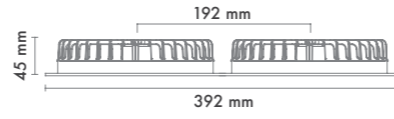

P.Name : DENN 6"
Model No : 11060266

Black Siyah White Beyaz For more colours P: 223 Renkler için bkz S: 223