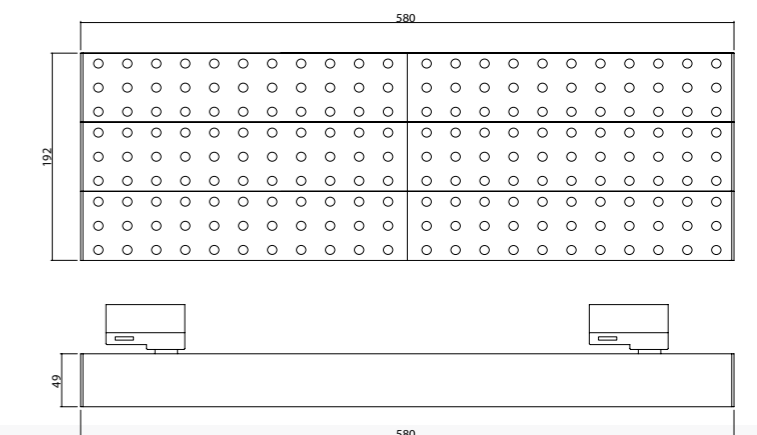

MARKET LIGHTS

Solution for market lightings. Extraordinary type, different sizes, high-quality components, well designed structure, Seko products will offer you a joyful journey to find what you desire while decorating your space. Seko offers you 4 installation variants.

- Surface Mounted
- Suspended
- Track Mounted
- Recessed (can be optional)

Best in class market lighting with an aluminum extrusion body and aluminium end caps. No light leak from the end caps. The favored family group in the linear light category in the all areas. The best in its category with its high efficient smd led and 50,000+ lifetime driver. The best PMMA lens for higher luminous.

This product guide will help you to find what you're looking for by finding the range of Seko product models. Follow this light. You can visit our site to closely find many product groups and product models, and visit metsanlighting.com/en/support for installation manuals of the products.

SEKO FAMILY

● Black Siyah ○ White Beyaz ● For more colours P: 223 Renkler için bkz S: 223

MST 64 V1 XXXX

Raya Monte & Sarkıt Market Aydınlatması

LENGHT (MM)	WATT (W)	KELVIN (K)	CRI (RA)	LUMEN (LM)	WARRANTY
0580 MM	15 W	3000/4000/6500 K	>80	2325/2400/2445 LM	5 YEARS
0870 MM	24 W	3000/4000/6500 K	>80	3720/3840/3912 LM	5 YEARS
1160 MM	30 W	3000/4000/6500 K	>80	4650/4800/4890 LM	5 YEARS
1450 MM	36 W	3000/4000/6500 K	>80	5580/5760/5868 LM	5 YEARS
0580 MM	24 W	3000/4000/6500 K	>80	3720/3840/3912 LM	5 YEARS
0870 MM	36 W	3000/4000/6500 K	>80	5580/5760/5868 LM	5 YEARS
1160 MM	46 W	3000/4000/6500 K	>80	7130/7360/7498 LM	5 YEARS
1450 MM	58 W	3000/4000/6500 K	>80	8990/9280/9454 LM	5 YEARS

● Black Siyah ○ White Beyaz ● For more colours P: 223 Renkler için bkz S: 223

MST 64 V3

Raya Monte & Sarkıt Market Aydınlatması