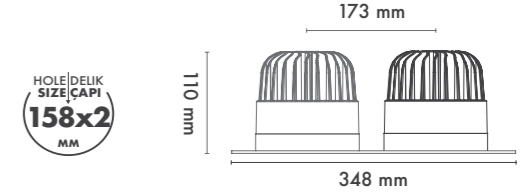

NORSE FAMILY

P.Name : NORSE ROUND DBL ADJ
Model No : 12050012

● Black Siyah ○ White Beyaz ● For more colours P: 223 Renkler için bkz S: 223

M 500-12 ODC30
Recessed Spot Light

WATT (W)	KELVIN (K)	CRI (RA)	LUMEN (LM)	WARRANTY
60 W	3000/4000/6500 K	>80	7000/7200/7400 LM	3 YEARS
5 YEARS				