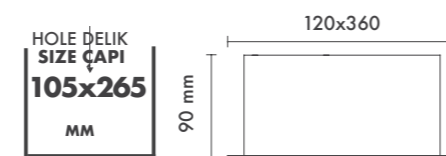

NEPTUNE - ROYAL ARIES FAMILY

P.Name : NEPTUNE SINGLE
Model No : 12020013

● Black Siyah ○ White Beyaz ● For more colours P: 223 Renkler için bkz S: 223

M 200-13 Recessed Spot Light

WATT (W)	KELVIN (K)	CRI (RA)	LUMEN (LM)	WARRANTY
10 W	3000/4000/6500 K	>80	1010/1070/1130 LM	3 YEARS
5 YEARS				