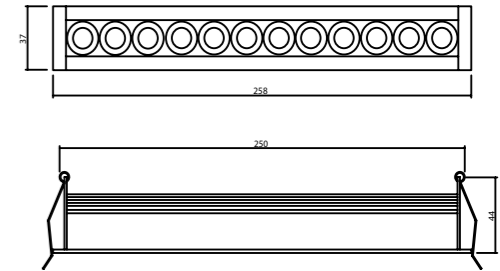

P.Name : ROMA SQUARE 9 RCSD.
Model No : 12084070

Black Siyah White Beyaz For more colours P: 223 Renkler için bkz S: 223

MA-84 070/X
Recessed Spot Light

WATT (W)	KELVIN (K)	CRI (RA)	LUMEN (LM)	WARRANTY
12 W	3000/4000/6500 K	>80	1085/1118/1270 LM	3 YEARS 5 YEARS

HOLE|DELİK
SIZE|ÇAPI
75x75
MM