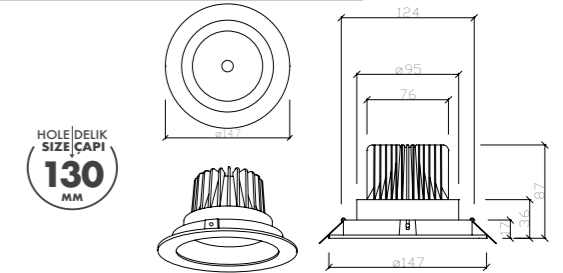

● Black Siyah ○ White Beyaz ● For more colours P: 223 Renkler için bkz S: 223

WATT (W)	KELVIN (K)	CRI (RA)	LUMEN (LM)	WARRANTY
20 W	3000/4000/6500 K	>80	2200/2300/2500 LM	3 YEARS
				5 YEARS