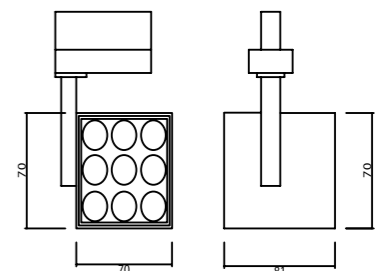

MRS-85/X 070
Track Light

WATT (W)	KELVIN (K)	CRI (RA)	LUMEN (LM)	WARRANTY
12 W	3000/4000/6500 K	>80	1085/1118/1270 LM	3 YEARS
5 YEARS