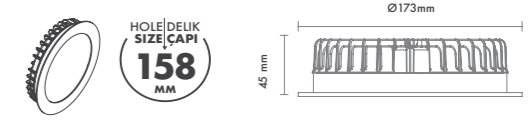

P.Name : FAMA 2"
Model No : 11010066

Black Siyah White Beyaz For more colours P: 223 Renkler için bkz S: 223

M 200 66
Led Downlight

WATT (W)	KELVIN (K)	CRI (RA)	LUMEN (LM)	WARRANTY	FİYAT
6 W	3000/4000/6500 K	>85	540/570/620 LM	3 YEARS	30,00 $
				5 YEARS	50,00 $