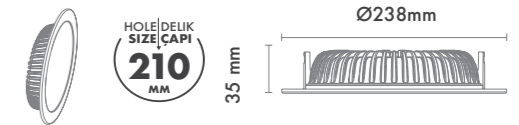

P.Name : MONOBLOCK 4"
Model No : 11040099

Black Siyah White Beyaz For more colours P: 223 Renkler için bkz S: 223

M 400 99
Led Downlight

WATT (W)	KELVIN (K)	CRI (RA)	LUMEN (LM)	WARRANTY
10 W	3000/4000/6500 K	>85	1000/1050/1130 LM	3 YEARS
				5 YEARS