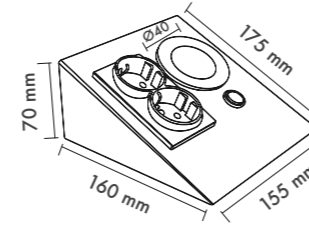

P.Name : MIRROR LIGHT V1
Model No : 15400001