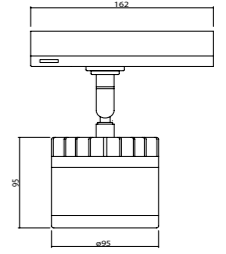

P.Name : NAROWO 30 TRACK
Model No : 12500178

Black Siyah White Beyaz For more colours P: 223 Renkler için bkz S: 223

MRS-78 090 C30
Track Light

QUALITY MADE IN TURKEY LED INSIDE

WATT (W)	KELVIN (K)	CRI (RA)	LUMEN (LM)	WARRANTY
10 W	3000/4000/6500 K	>80	1010/1070/1130 LM	3 YEARS
5 YEARS