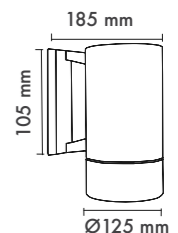

WATT (W)	KELVIN (K)	CRI (RA)	LUMEN (LM)	WARRANTY
10 W	3000/4000/6500 K	>80	1010/1070/1130 LM	3 YEARS
5 YEARS