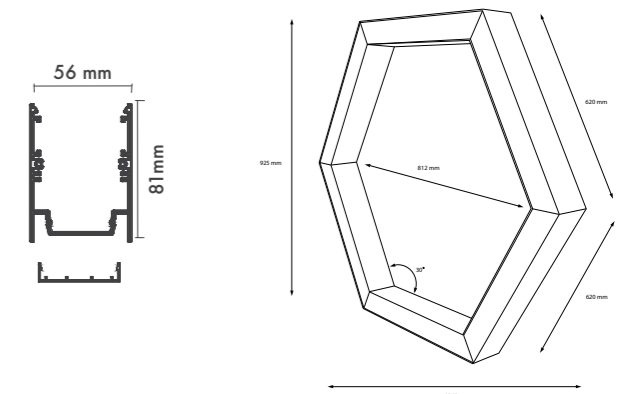

● Black Siyah ○ White Beyaz ● For more colours P: 223 Renkler için bkz S: 223

MS 56 XXXX
Surface & Suspended Linear Lights

LENGHT (MM)	WATT (W)	KELVIN (K)	CRI (RA)	LUMEN (LM)	WARRANTY
0600 MM	16 W	3000/4000/6500 K	>80	1568/1693/1880 LM	5 YEARS
1200 MM	32 W	3000/4000/6500 K	>80	3136/3386/3636 LM	5 YEARS
2400 MM	64 W	3000/4000/6500 K	>80	6272/6772/7272 LM	5 YEARS
0600 MM	23 W	3000/4000/6500 K	>80	2354/2438/2705 LM	5 YEARS
1200 MM	46 W	3000/4000/6500 K	>80	4608/4876/5244 LM	5 YEARS
2400 MM	92 W	3000/4000/6500 K	>80	9116/9752/10.488 LM	5 YEARS

● Black Siyah ○ White Beyaz ● For more colours P: 223 Renkler için bkz S: 223

MS-HEX 60
Decorative Luminaires / Hexagon Lights

LENGHT (MM)	WATT (W)	KELVIN (K)	CRI (RA)	LUMEN (LM)	WARRANTY
0724 MM	69 W	3000/4000/6500 K	>80	7245/7314/7590 LM	5 YEARS

● Black Siyah ○ White Beyaz ● For more colours P: 223 Renkler için bkz S: 223

MA 86 XXXX
Sıva Altı Lineer Aydınlatma

LENGHT (MM)	WATT (W)	KELVIN (K)	CRI (RA)	LUMEN (LM)	WARRANTY
0600 MM	16 W	3000/4000/6500 K	>80	1568/1693/1880 LM	5 YEARS
1200 MM	32 W	3000/4000/6500 K	>80	3136/3386/3636 LM	5 YEARS
2400 MM	64 W	3000/4000/6500 K	>80	6272/6772/7272 LM	5 YEARS
0600 MM	23 W	3000/4000/6500 K	>80	2354/2438/2705 LM	5 YEARS
1200 MM	46 W	3000/4000/6500 K	>80	4608/4876/5244 LM	5 YEARS
2400 MM	92 W	3000/4000/6500 K	>80	9116/9752/10.488 LM	5 YEARS

● Black Siyah ○ White Beyaz ● For more colours P: 223 Renkler için bkz S: 223

MS-HEX 70
Decorative Luminaires / Hexagon Lights

LENGHT (MM)	WATT (W)	KELVIN (K)	CRI (RA)	LUMEN (LM)	WARRANTY
0824 MM	84 W	3000/4000/6500 K	>80	18820/8904/9270 LM	5 YEARS

● Black Siyah ○ White Beyaz ● For more colours P: 223 Renkler için bkz S: 223

MS 86 XXXX
Surface & Suspended Linear Lights