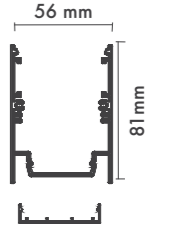

P.Name : LEHMAN HEX 60
Model No : 13500601

● Black Siyah ○ White Beyaz ● For more colours P: 223 Renkler için bkz S: 223

MS-HEX 60
Decorative Luminaires / Hexagon Lights

LENGHT (MM)	WATT (W)	KELVIN (K)	CRI (RA)	LUMEN (LM)	WARRANTY
0724 MM	69 W	3000/4000/6500 K	>80	7245/7314/7590 LM	5 YEARS