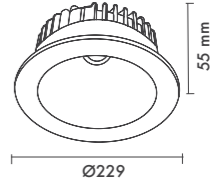

ALYES FAMILY

M 800-22 SC30
Recessed Spot Light

WATT (W)	KELVIN (K)	CRI (RA)	LUMEN (LM)	WARRANTY
30 W	3000/4000/6500 K	>80	3600/3750/3900 LM	3 YEARS
5 YEARS				

HOLE|DELİK
SIZE|ÇAPI
214
MM