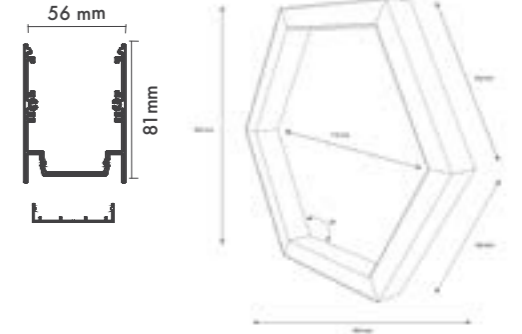

P.Name : LEHMAN HEX 70
Model No : 13500701

● Black Siyah ○ White Beyaz ● For more colours P: 223 Renkler için bkz S: 223

MS-HEX 70
Decorative Luminaires / Hexagon Lights

LENGHT (MM)	WATT (W)	KELVIN (K)	CRI (RA)	LUMEN (LM)	WARRANTY
0824 MM	84 W	3000/4000/6500 K	>80	18820/8904/9270 LM	5 YEARS