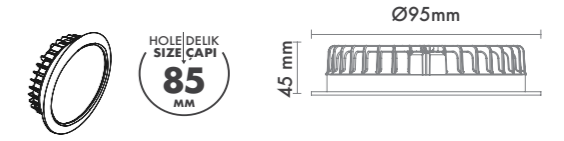

P.Name : YAREN 3"
Model No : 11030098

Black Siyah White Beyaz For more colours P: 223 Renkler için bkz S: 223

M 300 98
Led Downlight

WATT (W)	KELVIN (K)	CRI (RA)	LUMEN (LM)	WARRANTY
8 W	3000/4000/6500 K	>85	720/760/810 LM	3 YEARS
				5 YEARS