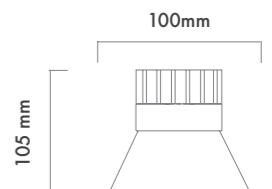

Black Siyah White Beyaz For more colours P: 223 Renkler için bkz S: 223

M 022 04
Recessed Spot Light

WATT (W)	KELVIN (K)	CRI (RA)	LUMEN (LM)	WARRANTY
4 W	3000/4000/6500 K	>85	204/302/350 LM	3 YEARS
5 YEARS				

Black Siyah White Beyaz For more colours P: 223 Renkler için bkz S: 223

M 023 04
Recessed Spot Light

WATT (W)	KELVIN (K)	CRI (RA)	LUMEN (LM)	WARRANTY
6 W	3000/4000/6500 K	>85	381/453/525 LM	3 YEARS
5 YEARS				

Black Siyah White Beyaz For more colours P: 223 Renkler için bkz S: 223

MA 809-50 SC10
Recessed Spot Light

WATT (W)	KELVIN (K)	CRI (RA)	LUMEN (LM)	WARRANTY
10 W	3000/4000/6500 K	>80	1010/1070/1130 LM	3 YEARS
5 YEARS				

Black Siyah White Beyaz For more colours P: 223 Renkler için bkz S: 223

MA 810-50 SC10
Recessed Spot Light

WATT (W)	KELVIN (K)	CRI (RA)	LUMEN (LM)	WARRANTY
10 W	3000/4000/6500 K	>80	1010/1070/1130 LM	3 YEARS
5 YEARS				

Black Siyah White Beyaz For more colours P: 223 Renkler için bkz S: 223

M 200-31 SC10
Recessed Spot Light

WATT (W)	KELVIN (K)	CRI (RA)	LUMEN (LM)	WARRANTY
10 W	3000/4000/6500 K	>80	1010/1070/1130 LM	3 YEARS
5 YEARS				

V FAMILY