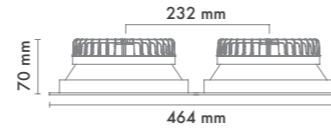

Metsan surface mounted series provides the best efficiency with its high lumen output and different power options. We provides different frame models for many requirements.

- Focus on efficacy and quality with Metsan proven patented heatsinks.
- Normal life-time up to 50,000 h (L70/B50)
- Adjustable heights for requirements.
- Convertible to pendant model.
- Installation friendly and flexible for all series. • IP 54 and IP 65 model options.
- For luminaries of protection class III.