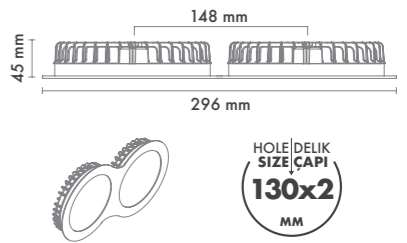

P.Name : DENN 5"
Model No : 11050266

Black Siyah White Beyaz For more colours P: 223 Renkler için bkz S: 223

M 500 266
Led Downlight

WATT (W)	KELVIN (K)	CRI (RA)	LUMEN (LM)	WARRANTY
32 W	3000/4000/6500 K	>85	3520/3680/3960 LM	3 YEARS
5 YEARS