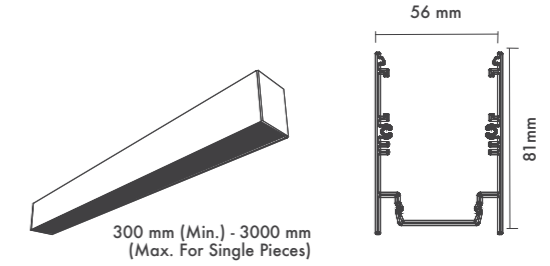

M 56 CCT
Surface & Suspended Linear Light 3in1

LENGHT (MM)	WATT (W)	KELVIN (K)	CRI (RA)	LUMEN (LM)	WARRANTY
0600 MM	16 W	3000/4000/6000 K	>80	1568/1693/1880 LM	3 YEARS
1200 MM	32 W	3000/4000/6000 K	>80	3136/3386/3636 LM	3 YEARS
2400 MM	64 W	3000/4000/6000 K	>80	6272/6772/7272 LM	3 YEARS
0600 MM	23 W	3000/4000/6000 K	>80	2354/2438/2705 LM	3 YEARS
1200 MM	46 W	3000/4000/6000 K	>80	4608/4876/5244 LM	3 YEARS
2400 MM	92 W	3000/4000/6000 K	>80	9116/9752/10.488 LM	3 YEARS