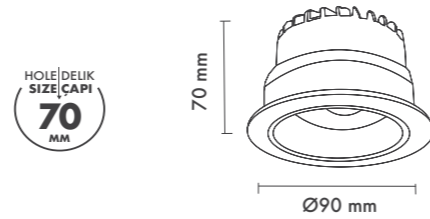

P.Name : REFLECTO DEEP 50
Model No : 12020055

Black Siyah White Beyaz For more colours P: 223 Renkler için bkz S: 223

M 200-55/X SC10
Recessed Spot Light

WATT (W)	KELVIN (K)	CRI (RA)	LUMEN (LM)	WARRANTY
10 W	3000/4000/6500 K	>80	1010/1070/1130 LM	3 YEARS
				5 YEARS