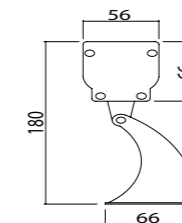

BATTEN LIGHTS

● Black Siyah ○ White Beyaz ● For more colours P: 223 Renkler için bkz S: 223

MS 54 XXXX Batten Lights

LENGHT (MM)	WATT (W)	KELVIN (K)	CRI (RA)	LUMEN (LM)	WARRANTY
0600 MM	16 W	3000/4000 K	>80	1010/1070/1130 LM	5 YEARS
1200 MM	32 W	3000/4000 K	>80	1010/1070/1130 LM	5 YEARS
1800 MM	48 W	3000/4000 K	>80	1010/1070/1130 LM	5 YEARS
2400 MM	64 W	3000/4000 K	>80	1010/1070/1130 LM	5 YEARS
0600 MM	25 W	3000/4000 K	>80	1010/1070/1130 LM	5 YEARS
1200 MM	50 W	3000/4000 K	>80	1010/1070/1130 LM	5 YEARS
1800 MM	75 W	3000/4000 K	>80	1010/1070/1130 LM	5 YEARS
2400 MM	100 W	3000/4000 K	>80	1010/1070/1130 LM	5 YEARS

● Black Siyah ○ White Beyaz ● For more colours P: 223 Renkler için bkz S: 223

MS 44 XXXX Batten Lights

LENGHT (MM)	WATT (W)	KELVIN (K)	CRI (RA)	LUMEN (LM)	WARRANTY
0600 MM	16 W	3000/4000 K	>80	1010/1070/1130 LM	5 YEARS
1200 MM	32 W	3000/4000 K	>80	1010/1070/1130 LM	5 YEARS
1800 MM	48 W	3000/4000 K	>80	1010/1070/1130 LM	5 YEARS
2400 MM	64 W	3000/4000 K	>80	1010/1070/1130 LM	5 YEARS
0600 MM	25 W	3000/4000 K	>80	1010/1070/1130 LM	5 YEARS
1200 MM	50 W	3000/4000 K	>80	1010/1070/1130 LM	5 YEARS
1800 MM	75 W	3000/4000 K	>80	1010/1070/1130 LM	5 YEARS
2400 MM	100 W	3000/4000 K	>80	1010/1070/1130 LM	5 YEARS

● Black Siyah ○ White Beyaz ● For more colours P: 223 Renkler için bkz S: 223

MS 84 XXXX Batten Lights

WATT (W)	KELVIN (K)	CRI (RA)	LUMEN (LM)	WARRANTY
40 W	3000/4000/6500 K	>80	4400/4500/4650 LM	5 YEARS
60 W	3000/4000/6500 K	>80	6400/6500/6650 LM	5 YEARS

FACADE LIGHTS

● Black Siyah ○ White Beyaz ● For more colours P: 223 Renkler için bkz S: 223

MTS WALL XXXX Facade Lights