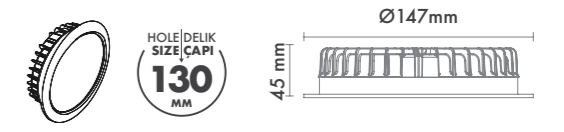

P.Name : METSAN 1982 5"
Model No : 11050095

Black Siyah White Beyaz For more colours P: 223 Renkler için bkz S: 223

M 500 95
Led Downlight

WATT (W)	KELVIN (K)	CRI (RA)	LUMEN (LM)	WARRANTY
16 W	3000/4000/6500 K	>85	1760/1840/1980 LM	3 YEARS
				5 YEARS