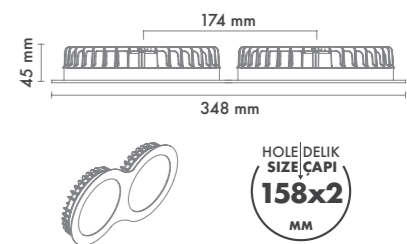

Black Siyah White Beyaz For more colours P: 223 Renkler için bkz S: 223

M 300 3003 67
Led Downlight

WATT (W)	KELVIN (K)	CRI (RA)	LUMEN (LM)	WARRANTY
8 W	3000/4000/6500 K	>85	720/760/810 LM	3 YEARS
5 YEARS				

Black Siyah White Beyaz For more colours P: 223 Renkler için bkz S: 223

M 500 5003 67
Led Downlight

WATT (W)	KELVIN (K)	CRI (RA)	LUMEN (LM)	WARRANTY
16 W	3000/4000/6500 K	>85	1760/1840/1980 LM	3 YEARS
5 YEARS				

Black Siyah White Beyaz For more colours P: 223 Renkler için bkz S: 223

M 600 6003 67
Led Downlight

WATT (W)	KELVIN (K)	CRI (RA)	LUMEN (LM)	WARRANTY
21 W	3000/4000/6500 K	>85	2310/2415/2590 LM	3 YEARS
5 YEARS				

Black Siyah White Beyaz For more colours P: 223 Renkler için bkz S: 223

M 200 266
Led Downlight

WATT (W)	KELVIN (K)	CRI (RA)	LUMEN (LM)	WARRANTY
12 W	3000/4000/6500 K	>85	1080/1140/1240 LM	3 YEARS
5 YEARS				

Black Siyah White Beyaz For more colours P: 223 Renkler için bkz S: 223

M 300 266
Led Downlight

WATT (W)	KELVIN (K)	CRI (RA)	LUMEN (LM)	WARRANTY
16 W	3000/4000/6500 K	>85	1440/1520/1620 LM	3 YEARS
5 YEARS				

Black Siyah White Beyaz For more colours P: 223 Renkler için bkz S: 223

M 400 266
Led Downlight

WATT (W)	KELVIN (K)	CRI (RA)	LUMEN (LM)	WARRANTY
20 W	3000/4000/6500 K	>85	2000/2100/2260 LM	3 YEARS
5 YEARS				

Black Siyah White Beyaz For more colours P: 223 Renkler için bkz S: 223

M 500 266
Led Downlight

WATT (W)	KELVIN (K)	CRI (RA)	LUMEN (LM)	WARRANTY
32 W	3000/4000/6500 K	>85	3520/3680/3960 LM	3 YEARS
5 YEARS