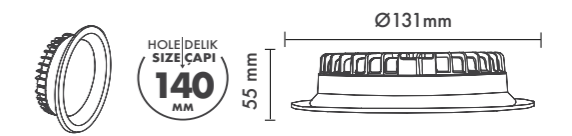

Black Siyah White Beyaz For more colours P: 223 Renkler için bkz S: 223

M 600 47
Led Downlight

WATT (W)	KELVIN (K)	CRI (RA)	LUMEN (LM)	WARRANTY
21 W	3000/4000/6500 K	>85	2310/2415/2590 LM	3 YEARS
5 YEARS				

Black Siyah White Beyaz For more colours P: 223 Renkler için bkz S: 223

M 200 92
Led Downlight

WATT (W)	KELVIN (K)	CRI (RA)	LUMEN (LM)	WARRANTY
6 W	3000/4000/6500 K	>85	540/570/620 LM	3 YEARS
5 YEARS				

Black Siyah White Beyaz For more colours P: 223 Renkler için bkz S: 223

M 800 47
Led Downlight

WATT (W)	KELVIN (K)	CRI (RA)	LUMEN (LM)	WARRANTY
23 W	3000 K	>85	2585/2703/2890 LM	3 YEARS
5 YEARS				

Black Siyah White Beyaz For more colours P: 223 Renkler için bkz S: 223

M 300 92
Led Downlight

WATT (W)	KELVIN (K)	CRI (RA)	LUMEN (LM)	WARRANTY
6 W	3000/4000/6500 K	>85	540/570/620 LM	3 YEARS
5 YEARS				

Black Siyah White Beyaz For more colours P: 223 Renkler için bkz S: 223

M 400 92
Led Downlight

WATT (W)	KELVIN (K)	CRI (RA)	LUMEN (LM)	WARRANTY
8 W	3000/4000/6500 K	>85	720/760/810 LM	3 YEARS
5 YEARS				

Black Siyah White Beyaz For more colours P: 223 Renkler için bkz S: 223

M 500 92
Led Downlight

WATT (W)	KELVIN (K)	CRI (RA)	LUMEN (LM)	WARRANTY
10 W	3000/4000/6500 K	>85	1000/1050/1130 LM	3 YEARS
5 YEARS