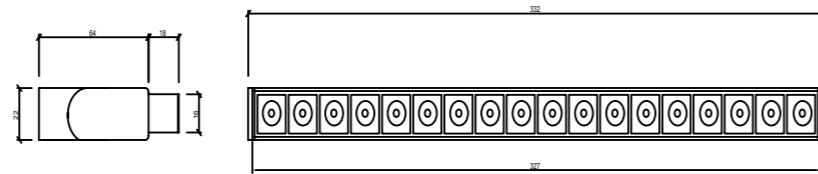

P.Name : MAGNECO R15
Model No : 16600130

● Black Siyah ○ White Beyaz ● For more colours P: 223 Renkler için bkz S: 223

MAG 130 15W
48V Led Spot

WATT (W)	KELVIN (K)	CRI (RA)	LUMEN (LM)	WARRANTY
15 W	3000/4000/6500 K	>90	1125/1225/1325 LM	3 YEARS
5 YEARS