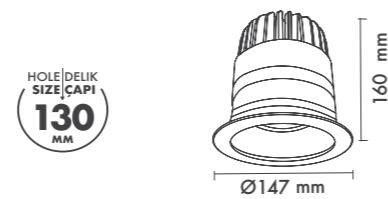

● Black Siyah ○ White Beyaz ● For more colours P: 223 Renkler için bkz S: 223

M 400-37 SC30
Recessed Spot Light

WATT (W)	KELVIN (K)	CRI (RA)	LUMEN (LM)	WARRANTY
30 W	3000/4000/6500 K	>80	3500/3600/3700 LM	3 YEARS
5 YEARS				

P.Name : NORSE SQUARE
Model No : 12040022