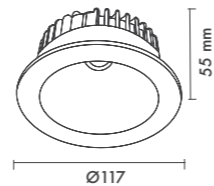

P.Name : ALYES SQUARE 2"
Model No : 12020020

● Black Siyah ○ White Beyaz ● For more colours P: 223 Renkler için bkz S: 223

M 300-13 SC10
Recessed Spot Light

WATT (W)	KELVIN (K)	CRI (RA)	LUMEN (LM)	WARRANTY
10 W	3000/4000/6500 K	>80	1010/1070/1130 LM	3 YIL
5 YEARS				

HOLE|DELİK
SIZE|ÇAPI
105
MM