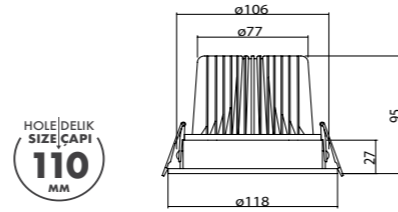

HOLE|DELİK
SIZE|ÇAPI
110
MM