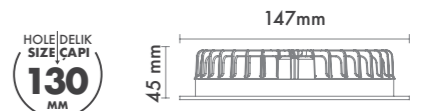

P.Name : RENIN 5''
Model No : 11050065

Black Siyah White Beyaz For more colours P: 223 Renkler için bkz S: 223

M 500 65
Led Downlight

WATT (W)	KELVIN (K)	CRI (RA)	LUMEN (LM)	WARRANTY
16 W	3000/4000/6500 K	>85	1760/1840/1980 LM	3 YEARS
5 YEARS