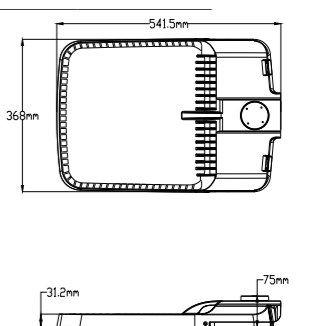

OCEAN MODEL
PRODUCT VIDEO.
SCAN THE QR CODE
AND WATCH IT !

P.Name : OCEAN STREET 50
Model No : 15000017

● Black Siyah ○ White Beyaz ● For more colours P: 223 Renkler için bkz S: 223

MKSL-17 P050
Surface Mounted Luminaires / Streetlight