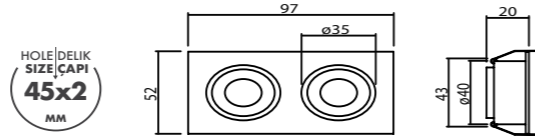

P.Name : MINI MOBIL SQ. TRIO
Model No : I2002304

Black Siyah White Beyaz For more colours P: 223 Renkler için bkz S: 223

M 023 04
Recessed Spot Light

WATT (W)	KELVIN (K)	CRI (RA)	LUMEN (LM)	WARRANTY
6 W	3000/4000/6500 K	>85	381/453/525 LM	3 YEARS
5 YEARS