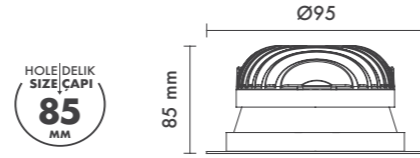

NEPTUNE - ROYAL ARIES FAMILY

P.Name : NEPTUNE SINGLE
Model No : 12020013

● Black Siyah ○ White Beyaz ● For more colours P: 223 Renkler için bkz S: 223

M 200-13 Recessed Spot Light

WATT (W)	KELVIN (K)	CRI (RA)	LUMEN (LM)	WARRANTY
10 W	3000/4000/6500 K	>80	1010/1070/1130 LM	3 YEARS
5 YEARS				