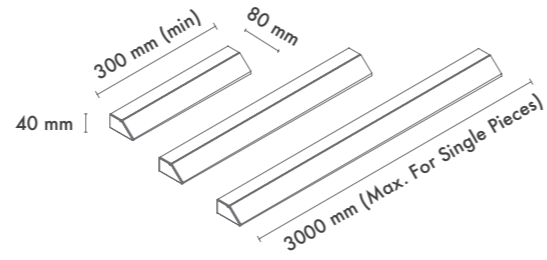

P.Name : UNICO LED BAR
Model No : 15500967

Black Siyah White Beyaz For more colours P: 223 Renkler için bkz S: 223

MSG 967
Light Channel Systems / Profiles

LENGHT (MM)	WATT (W)	KELVIN (K)	CRI (RA)	LUMEN (LM)	WARRANTY
1000 MM	6 W	3000/4000/6500 K	>80	800/850/900 LM	5 YEARS
1000 MM	10 W	3000/4000/6500 K	>80	1200/1300/1450 LM	5 YEARS
1000 MM	15 W	3000/4000/6500 K	>80	1650/1750/1900 LM	5 YEARS