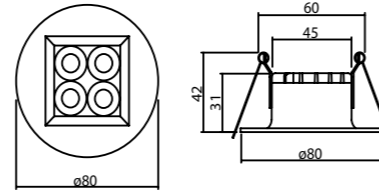

HOLE|DELİK
SIZE|ÇAPI
65
MM

P.Name : ROMA SQUARE 4 RCSD.
Model No : 12110022

Black Siyah White Beyaz For more colours P: 223 Renkler için bkz S: 223

M 100-22/X SC06
Recessed Spot Light

WATT (W)	KELVIN (K)	CRI (RA)	LUMEN (LM)	WARRANTY
6 W	3000/4000/6500 K	>80	628/670/690 LM	3 YEARS 5 YEARS