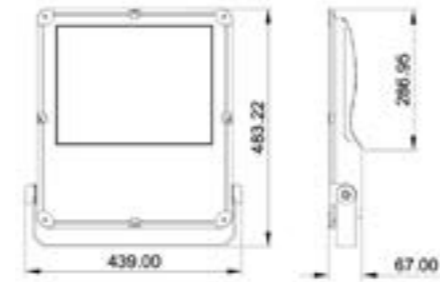

MKPL-11 PXXX
Surface Mounted Luminaires / Floodlight

WATT (W)	KELVIN (K)	CRI (RA)	LUMEN (LM)	WARRANTY
300 W	3000/4000/6500 K	>70	39.000/40.500/42.000 LM	3 YEARS 5 YEARS

P.Name : SUNROAD MIDI
Model No : 15000108