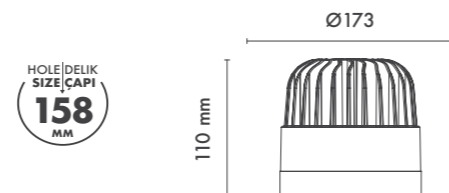

● Black Siyah ○ White Beyaz ● For more colours P: 223 Renkler için bkz S: 223

M 500-13 ODC30
Recessed Spot Light

WATT (W)	KELVIN (K)	CRI (RA)	LUMEN (LM)	WARRANTY
30 W	3000/4000/6500 K	>80	3500/3600/3700 LM	3 YEARS
5 YEARS				

P.Name : NORSE SQUARE DEEP
Model No : 12050011