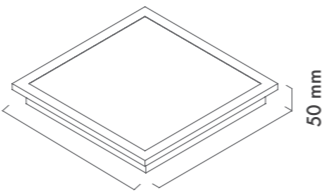

HOLE|DELİK
SIZE|ÇAPI
200x200
MM

120 mm / 150 mm / 180 mm
220 mm / 300 mm

P.Name : LOTUS CLIP-IN 60x60
Model No : 14116060

Black Siyah White Beyaz For more colours P: 223 Renkler için bkz S: 223

MAC 60x60 Clip-in Led Panel