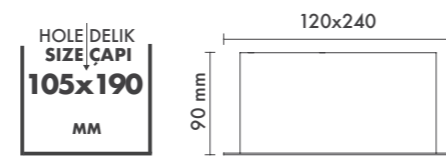

● Black Siyah ○ White Beyaz ● For more colours P: 223 Renkler için bkz S: 223

MA 827-11 02
Recessed Spot Light

WATT (W)	KELVIN (K)	CRI (RA)	LUMEN (LM)	WARRANTY
20 W	3000/4000/6500 K	>80	2020/2140/2260 LM	3 YEARS
5 YEARS