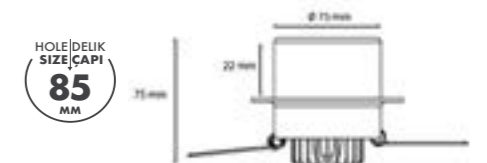

P.Name : ELENI V2 REFLECTOR
Model No : 12020127A

Black Siyah White Beyaz For more colours P: 223 Renkler için bkz S: 223

M 200-27A OC10
Recessed Spot Light

WATT (W)	KELVIN (K)	CRI (RA)	LUMEN (LM)	WARRANTY
10 W	3000/4000/6500 K	>80	1010/1070/1130 LM	3 YEARS
				5 YEARS