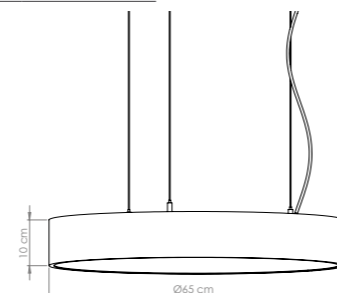

MPS-01 0650 Decorative Luminaires / Shade Lights

WATT (W)	KELVIN (K)	CRI (RA)	LUMEN (LM)	WARRANTY
60 W	3000/4000/6500 K	>80	5700/5920/6220 LM	3 YEARS
5 YEARS				

P.Name : ARTEMIS 90 SURFACE
Model No : 34001090