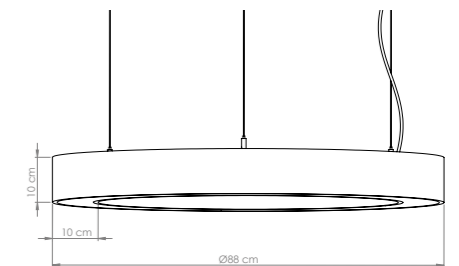

MPS-02 0900 Decorative Luminaires / Ring Lights

WATT (W)	KELVIN (K)	CRI (RA)	LUMEN (LM)	WARRANTY
55 W	3000/4000/6500 K	>80	5225/5425/5725 LM	3 YEARS
5 YEARS