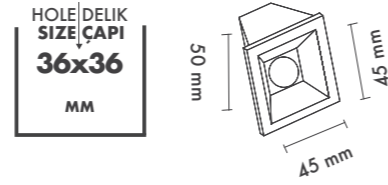

P.Name : LONDON 2 RECESSED
Model No : 12100102

Black Siyah White Beyaz For more colours P: 223 Renkler için bkz S: 223

MTS-10130 L02 Recessed Spot Light

WATT (W)	KELVIN (K)	CRI (RA)	LUMEN (LM)	WARRANTY
5 W	3000/4000/6500 K	>80	490/520/575 LM	3 YEARS 5 YEARS