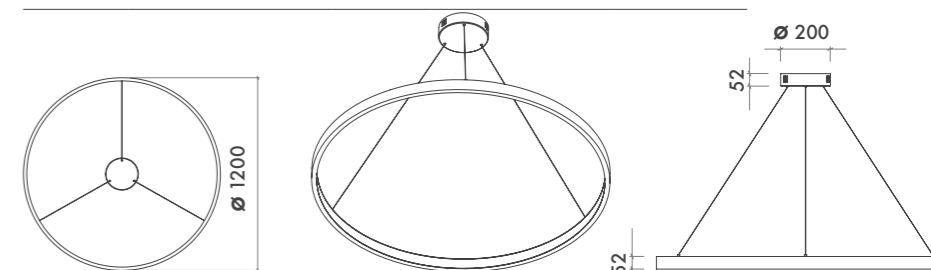

P.Name : EFES OUT 120 SUSPEN.
Model No : 34004120

● Black Siyah ○ White Beyaz ● For more colours P: 223 Renkler için bkz S: 223

MPSS-04 1200
Decorative Luminaires / Ring Lights

WATT (W)	KELVIN (K)	CRI (RA)	LUMEN (LM)	WARRANTY
75 W	3000/4000/6500 K	>80	7125/7425/7825 LM	3 YEARS
5 YEARS				