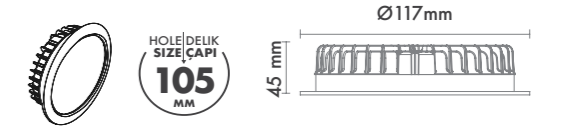

M 300 95
Led Downlight

WATT (W)	KELVIN (K)	CRI (RA)	LUMEN (LM)	WARRANTY
8 W	3000/4000/6500 K	>85	720/760/810 LM	3 YEARS
				5 YEARS

P.Name : YAREN 4"
Model No : 11040098

Black Siyah White Beyaz For more colours P: 223 Renkler için bkz S: 223

M 400 98
Led Downlight

WATT (W)	KELVIN (K)	CRI (RA)	LUMEN (LM)	WARRANTY
10 W	3000/4000/6500 K	>85	1000/1050/1130 LM	3 YEARS
				5 YEARS