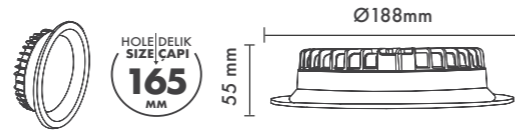

M 600 92
Led Downlight

WATT (W)	KELVIN (K)	CRI (RA)	LUMEN (LM)	WARRANTY
16 W	3000/4000/6500 K	>85	1760/1840/1980 LM	3 YEARS
5 YEARS				

P.Name : COMPACT 6"
Model No : 11060092

Black Siyah White Beyaz For more colours P: 223 Renkler için bkz S: 223

M 800 92
Led Downlight

WATT (W)	KELVIN (K)	CRI (RA)	LUMEN (LM)	WARRANTY
23 W	3000 K	>85	2585/2703/2890 LM	3 YEARS
5 YEARS				

P.Name : COMPACT 10"
Model No : 11080092

Black Siyah White Beyaz For more colours P: 223 Renkler için bkz S: 223

M 200 68
Led Downlight

WATT (W)	KELVIN (K)	CRI (RA)	LUMEN (LM)	WARRANTY
6 W	3000/4000/6500 K	>85	540/570/620 LM	3 YEARS
5 YEARS				

P.Name : AGENOR 2"
Model No : 11020068

Black Siyah White Beyaz For more colours P: 223 Renkler için bkz S: 223

M 300 92
Led Downlight

WATT (W)	KELVIN (K)	CRI (RA)	LUMEN (LM)	WARRANTY
6 W	3000/4000/6500 K	>85	540/570/620 LM	3 YEARS
5 YEARS				

P.Name : AGENOR 3"
Model No : 11030068

Black Siyah White Beyaz For more colours P: 223 Renkler için bkz S: 223

M 400 68
Led Downlight

WATT (W)	KELVIN (K)	CRI (RA)	LUMEN (LM)	WARRANTY
8 W	3000/4000/6500 K	>85	720/760/810 LM	3 YEARS
5 YEARS				

P.Name : AGENOR 4"
Model No : 11040068

Black Siyah White Beyaz For more colours P: 223 Renkler için bkz S: 223

M 500 68
Led Downlight

WATT (W)	KELVIN (K)	CRI (RA)	LUMEN (LM)	WARRANTY
10 W	3000/4000/6500 K	>85	1000/1050/1130 LM	3 YEARS
5 YEARS				

P.Name : AGENOR 5"
Model No : 11050068

Black Siyah White Beyaz For more colours P: 223 Renkler için bkz S: 223