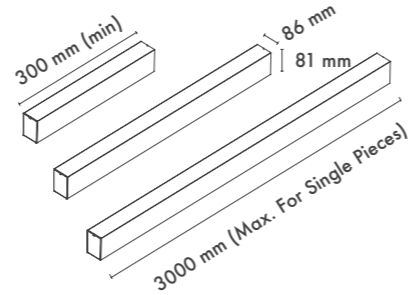

P.Name : DUET 86 SURFACE
Model No : 13586006

Black Siyah White Beyaz For more colours P: 223 Renkler için bkz S: 223

MS 86-6 Surface & Suspended Linear Lights

LENGHT (MM)	WATT (W)	KELVIN (K)	CRI (RA)	LUMEN (LM)	WARRANTY
0600 MM	16 W	3000/4000/6500 K	>80	1010/1070/1130 LM	5 YEARS
1200 MM	32 W	3000/4000/6500 K	>80	1010/1070/1130 LM	5 YEARS
1800 MM	48 W	3000/4000/6500 K	>80	1010/1070/1130 LM	5 YEARS
2400 MM	64 W	3000/4000/6500 K	>80	1010/1070/1130 LM	5 YEARS
0600 MM	25 W	3000/4000/6500 K	>80	1010/1070/1130 LM	5 YEARS
1200 MM	50 W	3000/4000/6500 K	>80	1010/1070/1130 LM	5 YEARS
1800 MM	75 W	3000/4000/6500 K	>80	1010/1070/1130 LM	5 YEARS
2400 MM	100 W	3000/4000/6500 K	>80	1010/1070/1130 LM	5 YEARS