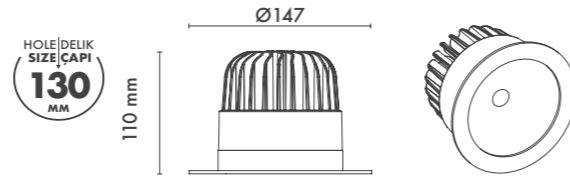

● Black Siyah ○ White Beyaz ● For more colours P: 223 Renkler için bkz S: 223

M 400-21 SC30
Recessed Spot Light

WATT (W)	KELVIN (K)	CRI (RA)	LUMEN (LM)	WARRANTY
30 W	3000/4000/6500 K	>80	3500/3600/3700 LM	3 YEARS
5 YEARS				

P.Name : NORSE DEEP FIXED
Model No : 12040037