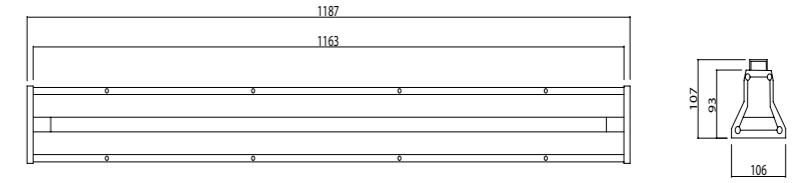

P.Name : FORZA LINEAR HIGH-BAY
Model No : 14700001