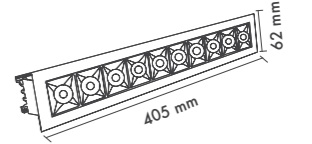

MDL-SA 10/X Recessed Spot Light

WATT (W)	KELVIN (K)	CRI (RA)	LUMEN (LM)	WARRANTY
50 W	3000/4000/6500 K	>80	4400/4700/5200 LM	3 YEARS 5 YEARS

HOLE|DELİK
SIZE|ÇAPı
48x397
MM