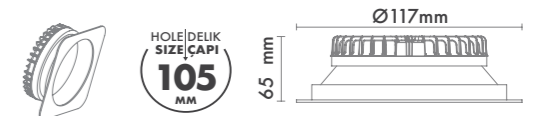

M 600 65
Led Downlight

WATT (W)	KELVIN (K)	CRI (RA)	LUMEN (LM)	WARRANTY
21 W	3000/4000/6500 K	>85	2310/2415/2590 LM	3 YEARS
5 YEARS				

P.Name : RENIN 6"
Model No : 11060065

Black Siyah White Beyaz For more colours P: 223 Renkler için bkz S: 223

M 200 71R
Led Downlight

WATT (W)	KELVIN (K)	CRI (RA)	LUMEN (LM)	WARRANTY
6 W	3000/4000/6500 K	>85	540/570/620 LM	3 YEARS
5 YEARS				

P.Name : VELAR-R 2"
Model No : 11020071R

Black Siyah White Beyaz For more colours P: 223 Renkler için bkz S: 223

M 800 65
Led Downlight

WATT (W)	KELVIN (K)	CRI (RA)	LUMEN (LM)	WARRANTY
23 W	3000/4000/6500 K	>85	2585/2703/2890 LM	3 YEARS
5 YEARS				

P.Name : RENIN 8"
Model No : 11080065

Black Siyah White Beyaz For more colours P: 223 Renkler için bkz S: 223

M 300 71R
Led Downlight

WATT (W)	KELVIN (K)	CRI (RA)	LUMEN (LM)	WARRANTY
6 W	3000/4000/6500 K	>85	540/570/620 LM	3 YEARS
5 YEARS				

P.Name : VELAR-R 3"
Model No : 11030071R

Black Siyah White Beyaz For more colours P: 223 Renkler için bkz S: 223

M 400 71R
Led Downlight

WATT (W)	KELVIN (K)	CRI (RA)	LUMEN (LM)	WARRANTY
8 W	3000/4000/6500 K	>85	720/760/810 LM	3 YEARS
5 YEARS				

P.Name : VELAR-R 4"
Model No : 11040071R

Black Siyah White Beyaz For more colours P: 223 Renkler için bkz S: 223

M 500 71R
Led Downlight

WATT (W)	KELVIN (K)	CRI (RA)	LUMEN (LM)	WARRANTY
10 W	3000/4000/6500 K	>85	1000/1050/1130 LM	3 YEARS

P.Name : VELAR-R 5"
Model No : 11050071R

Black Siyah White Beyaz For more colours P: 223 Renkler için bkz S: 223