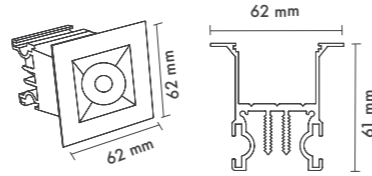

MDL-SA 1/X Recessed Spot Light

WATT (W)	KELVIN (K)	CRI (RA)	LUMEN (LM)	WARRANTY
10 W	3000/4000/6500 K	>80	850/900/1000 LM	3 YEARS 5 YEARS

HOLE|DELİK
SIZE|ÇAPı
48x52
MM