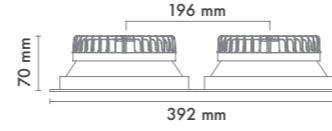

P.Name : GALLE 8"
Model No : 11080268

Black Siyah White Beyaz For more colours P: 223 Renkler için bkz S: 223

M 800 268
Led Downlight

WATT (W)	KELVIN (K)	CRI (RA)	LUMEN (LM)	WARRANTY
42 W	3000/4000/6500 K	>85	4620/4830/5180 LM	3 YEARS
5 YEARS