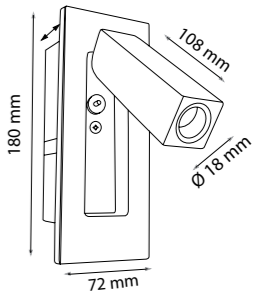

MYB-02
Wall Mounted Luminaires / Recessed Lights

WATT (W)	KELVIN (K)	CRI (RA)	LUMEN (LM)	WARRANTY
2 W	3000/4000/6500 K	>80	127/151/174 LM	3 YEARS

P.Name : STEP LIGHT 01
Model No : 12600001

Black Siyah White Beyaz For more colours P: 223 Renkler için bkz S: 223

MSKG-001
Wall Mounted Luminaires / Recessed Lights

WATT (W)	KELVIN (K)	CRI (RA)	LUMEN (LM)	WARRANTY
3 W	3000/4000/6500 K	>80	80/90/110 LM	3 YEARS