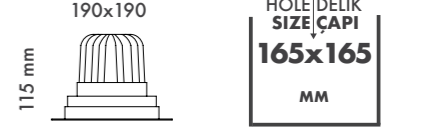

P.Name : DOLIS ADJUSTABLE
Model No : 12060013

● Black Siyah ○ White Beyaz ● For more colours P: 223 Renkler için bkz S: 223

M 600-13 ODC30
Recessed Spot Light

WATT (W)	KELVIN (K)	CRI (RA)	LUMEN (LM)	WARRANTY
30 W	3000/4000/6500 K	>80	3500/3600/3700 LM	3 YEARS 5 YEARS