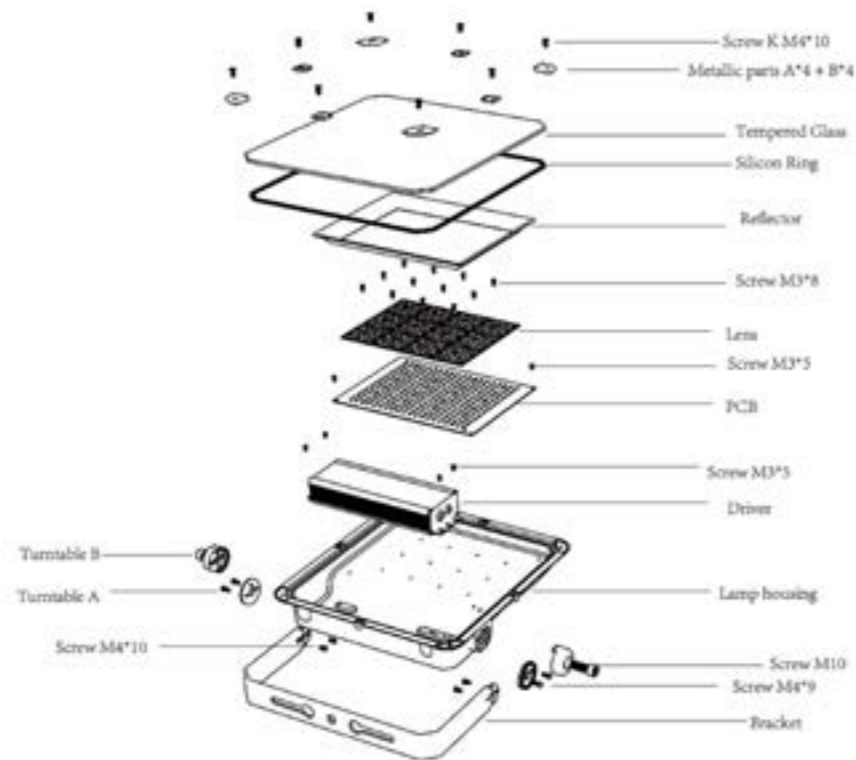

P.Name : SUNROAD MEGA
Model No : 15000109

● Black Siyah ○ White Beyaz ● For more colours P: 223 Renkler için bkz S: 223

MKSL-9 PXX
Surface Mounted Luminaires / Streetlight

WATT (W)	KELVIN (K)	CRI (RA)	LUMEN (LM)	WARRANTY
100 W	3000/4000/6500 K	>70	12.500/13.000/13.500 LM	5 YEARS
120 W	3000/4000/6500 K	>70	15.000/15.600/16.200 LM	5 YEARS
150 W	3000/4000/6500 K	>70	18.750/19.500/20.250 LM	5 YEARS