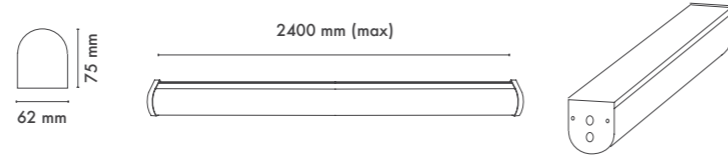

P.Name : RAINER POLYCARBON
Model No : 15000054

● Black Siyah ○ White Beyaz ● For more colours P: 223 Renkler için bkz S: 223

MS 44 XXXX Batten Lights

LENGHT (MM)	WATT (W)	KELVIN (K)	CRI (RA)	LUMEN (LM)	WARRANTY
0600 MM	16 W	3000/4000 K	>80	1010/1070/1130 LM	5 YEARS
1200 MM	32 W	3000/4000 K	>80	1010/1070/1130 LM	5 YEARS
1800 MM	48 W	3000/4000 K	>80	1010/1070/1130 LM	5 YEARS
2400 MM	64 W	3000/4000 K	>80	1010/1070/1130 LM	5 YEARS
0600 MM	25 W	3000/4000 K	>80	1010/1070/1130 LM	5 YEARS
1200 MM	50 W	3000/4000 K	>80	1010/1070/1130 LM	5 YEARS
1800 MM	75 W	3000/4000 K	>80	1010/1070/1130 LM	5 YEARS
2400 MM	100 W	3000/4000 K	>80	1010/1070/1130 LM	5 YEARS