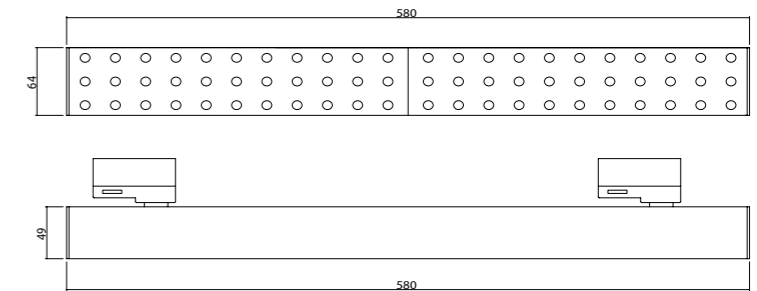

MST 64 V1 XXXX

Raya Monte & Sarkıt Market Aydınlatması

LENGHT (MM)	WATT (W)	KELVIN (K)	CRI (RA)	LUMEN (LM)	WARRANTY
0580 MM	15 W	3000/4000/6500 K	>80	2325/2400/2445 LM	5 YEARS
0870 MM	24 W	3000/4000/6500 K	>80	3720/3840/3912 LM	5 YEARS
1160 MM	30 W	3000/4000/6500 K	>80	4650/4800/4890 LM	5 YEARS
1450 MM	36 W	3000/4000/6500 K	>80	5580/5760/5868 LM	5 YEARS
0580 MM	24 W	3000/4000/6500 K	>80	3720/3840/3912 LM	5 YEARS
0870 MM	36 W	3000/4000/6500 K	>80	5580/5760/5868 LM	5 YEARS
1160 MM	46 W	3000/4000/6500 K	>80	7130/7360/7498 LM	5 YEARS
1450 MM	58 W	3000/4000/6500 K	>80	8990/9280/9454 LM	5 YEARS

P.Name : SEKO LINEAR TRACK V3
Model No : 13700364

● Black Siyah ○ White Beyaz ● For more colours P: 223 Renkler için bkz S: 223

MST 64 V3

Raya Monte & Sarkıt Market Aydınlatması

LENGHT (MM)	WATT (W)	KELVIN (K)	CRI (RA)	LUMEN (LM)	WARRANTY
0580 MM	40 W	3000/4000/6500 K	>80	6200/6400/6520 LM	5 YEARS
0580 MM	60 W	3000/4000/6500 K	>80	9300/9600/9780 LM	5 YEARS
0580 MM	70 W	3000/4000/6500 K	>80	10.850/11.200/11.410	5 YEARS