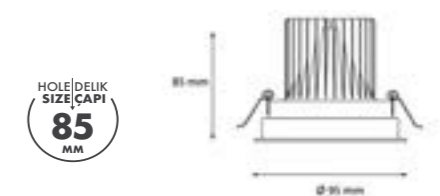

ELENI FAMILY

REFLECTO FAMILY

Black Siyah White Beyaz For more colours P: 223 Renkler için bkz S: 223

WATT (W)	KELVIN (K)	CRI (RA)	LUMEN (LM)	WARRANTY
10 W	3000/4000/6500 K	>80	1010/1070/1130 LM	3 YEARS
				5 YEARS

Black Siyah White Beyaz For more colours P: 223 Renkler için bkz S: 223

WATT (W)	KELVIN (K)	CRI (RA)	LUMEN (LM)	WARRANTY
10 W	3000/4000/6500 K	>80	1010/1070/1130 LM	3 YEARS
				5 YEARS

Black Siyah White Beyaz For more colours P: 223 Renkler için bkz S: 223

WATT (W)	KELVIN (K)	CRI (RA)	LUMEN (LM)	WARRANTY
10 W	3000/4000/6500 K	>80	1010/1070/1130 LM	3 YEARS
				5 YEARS

Black Siyah White Beyaz For more colours P: 223 Renkler için bkz S: 223

WATT (W)	KELVIN (K)	CRI (RA)	LUMEN (LM)	WARRANTY
10 W	3000/4000/6500 K	>80	1010/1070/1130 LM	3 YEARS
				5 YEARS

Black Siyah White Beyaz For more colours P: 223 Renkler için bkz S: 223

WATT (W)	KELVIN (K)	CRI (RA)	LUMEN (LM)	WARRANTY
10 W	3000/4000/6500 K	>80	1010/1070/1130 LM	3 YEARS
				5 YEARS

Black Siyah White Beyaz For more colours P: 223 Renkler için bkz S: 223

WATT (W)	KELVIN (K)	CRI (RA)	LUMEN (LM)	WARRANTY
10 W	3000/4000/6500 K	>80	1010/1070/1130 LM	3 YEARS
				5 YEARS