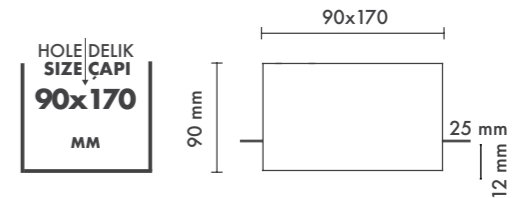

● Black Siyah ○ White Beyaz ● For more colours P: 223 Renkler için bkz S: 223

MA 827-12 02
Trimless Led Spot

WATT (W)	KELVIN (K)	CRI (RA)	LUMEN (LM)	WARRANTY
20 W	3000/4000/6500 K	>80	2020/2140/2260 LM	3 YEARS
5 YEARS