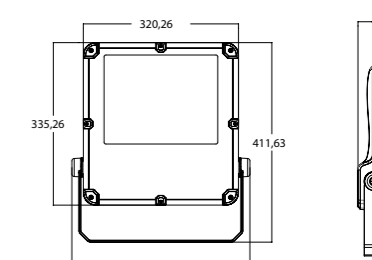

- Black Siyah
- White Beyaz
- For more colours P: 223 Renkler için bkz S: 223

WATT (W)	KELVIN (K)	CRI (RA)	LUMEN (LM)	WARRANTY
150 W	3000/4000/6500 K	>70	19.500/20.250/21.000 LM	3 YEARS
5 YEARS