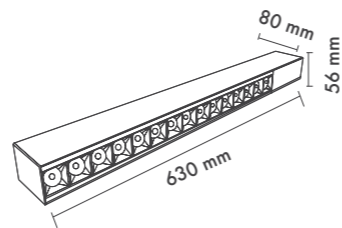

MDL-SU 15/X
Surface Mounted Light

WATT (W)	KELVIN (K)	CRI (RA)	LUMEN (LM)	WARRANTY
75 W	3000/4000/6500 K	>80	6600/7050/7800 LM	3 YEARS
5 YEARS				

P.Name : KUTBA SINGLE SURFACE
Model No : 13010011K