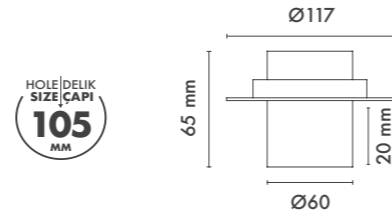

M 300-34 ODC10

Recessed Spot Light

WATT (W)	KELVIN (K)	CRI (RA)	LUMEN (LM)	WARRANTY
10 W	3000/4000/6500 K	>80	1010/1070/1130 LM	3 YEARS
5 YEARS				

P.Name : BINNO SQUARE DOUBLE
Model No : 12030035