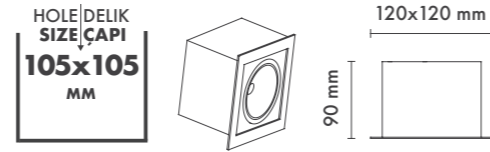

● Black Siyah ○ White Beyaz ● For more colours P: 223 Renkler için bkz S: 223

MA 827-11 01
Recessed Spot Light

WATT (W)	KELVIN (K)	CRI (RA)	LUMEN (LM)	WARRANTY
10 W	3000/4000/6500 K	>80	1010/1070/1130 LM	3 YEARS
5 YEARS