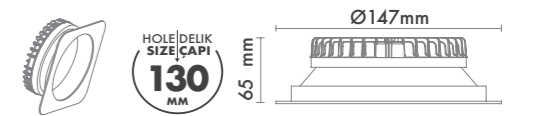

M 600 65
Led Downlight

WATT (W)	KELVIN (K)	CRI (RA)	LUMEN (LM)	WARRANTY
21 W	3000/4000/6500 K	>85	2310/2415/2590 LM	3 YEARS
5 YEARS				

P.Name : RENIN 6"
Model No : 11060065

Black Siyah White Beyaz For more colours P: 223 Renkler için bkz S: 223

M 200 71R
Led Downlight

WATT (W)	KELVIN (K)	CRI (RA)	LUMEN (LM)	WARRANTY
6 W	3000/4000/6500 K	>85	540/570/620 LM	3 YEARS
5 YEARS				

P.Name : VELAR-R 2"
Model No : 11020071R

Black Siyah White Beyaz For more colours P: 223 Renkler için bkz S: 223

M 800 65
Led Downlight

WATT (W)	KELVIN (K)	CRI (RA)	LUMEN (LM)	WARRANTY
23 W	3000/4000/6500 K	>85	2585/2703/2890 LM	3 YEARS
5 YEARS				

P.Name : RENIN 8"
Model No : 11080065

Black Siyah White Beyaz For more colours P: 223 Renkler için bkz S: 223

M 300 71R
Led Downlight

WATT (W)	KELVIN (K)	CRI (RA)	LUMEN (LM)	WARRANTY
6 W	3000/4000/6500 K	>85	540/570/620 LM	3 YEARS
5 YEARS				

P.Name : VELAR-R 3"
Model No : 11030071R

Black Siyah White Beyaz For more colours P: 223 Renkler için bkz S: 223

M 400 71R
Led Downlight

WATT (W)	KELVIN (K)	CRI (RA)	LUMEN (LM)	WARRANTY
8 W	3000/4000/6500 K	>85	720/760/810 LM	3 YEARS
5 YEARS				

P.Name : VELAR-R 4"
Model No : 11040071R

Black Siyah White Beyaz For more colours P: 223 Renkler için bkz S: 223

M 500 71R
Led Downlight

WATT (W)	KELVIN (K)	CRI (RA)	LUMEN (LM)	WARRANTY
10 W	3000/4000/6500 K	>85	1000/1050/1130 LM	3 YEARS

P.Name : VELAR-R 5"
Model No : 11050071R

Black Siyah White Beyaz For more colours P: 223 Renkler için bkz S: 223