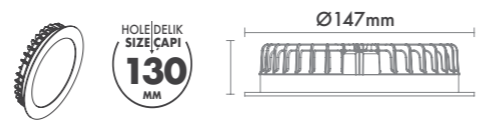

Black Siyah White Beyaz For more colours P: 223 Renkler için bkz S: 223

M 100 66
Led Downlight

WATT (W)	KELVIN (K)	CRI (RA)	LUMEN (LM)	WARRANTY	FİYAT
6 W	3000/4000/6500 K	>85	540/570/620 LM	3 YEARS	30,00 $
				5 YEARS	50,00 $

Black Siyah White Beyaz For more colours P: 223 Renkler için bkz S: 223

M 500 66
Led Downlight

WATT (W)	KELVIN (K)	CRI (RA)	LUMEN (LM)	WARRANTY
16 W	3000/4000/6500 K	>85	1760/1840/1980 LM	3 YEARS
				5 YEARS

Black Siyah White Beyaz For more colours P: 223 Renkler için bkz S: 223

M 200 66
Led Downlight

WATT (W)	KELVIN (K)	CRI (RA)	LUMEN (LM)	WARRANTY	FİYAT
6 W	3000/4000/6500 K	>85	540/570/620 LM	3 YEARS	30,00 $
				5 YEARS	50,00 $

Black Siyah White Beyaz For more colours P: 223 Renkler için bkz S: 223

M 600 66
Led Downlight

WATT (W)	KELVIN (K)	CRI (RA)	LUMEN (LM)	WARRANTY
21 W	3000/4000/6500 K	>85	2310/2415/2590 LM	3 YEARS
				5 YEARS

Black Siyah White Beyaz For more colours P: 223 Renkler için bkz S: 223

M 300 66
Led Downlight

WATT (W)	KELVIN (K)	CRI (RA)	LUMEN (LM)	WARRANTY	FİYAT
8 W	3000/4000/6500 K	>85	720/760/810 LM	3 YEARS	30,00 $
				5 YEARS	50,00 $

Black Siyah White Beyaz For more colours P: 223 Renkler için bkz S: 223

M 800 66
Led Downlight

WATT (W)	KELVIN (K)	CRI (RA)	LUMEN (LM)	WARRANTY
23 W	3000 K	>85	2585/2703/2890 LM	3 YEARS
				5 YEARS

Black Siyah White Beyaz For more colours P: 223 Renkler için bkz S: 223

M 400 66
Led Downlight

WATT (W)	KELVIN (K)	CRI (RA)	LUMEN (LM)	WARRANTY	FİYAT
10 W	3000/4000/6500 K	>85	1000/1050/1130 LM	3 YEARS	30,00 $
				5 YEARS	50,00 $