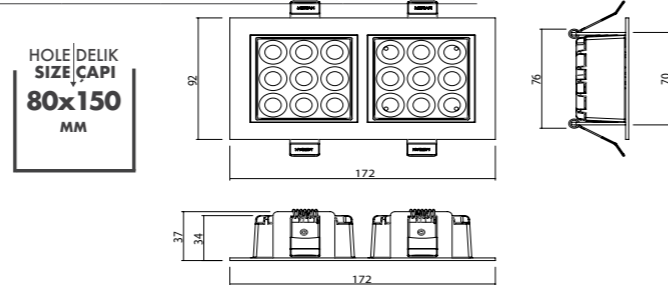

HOLE|DELİK
SIZE|ÇAPI
80x150
MM