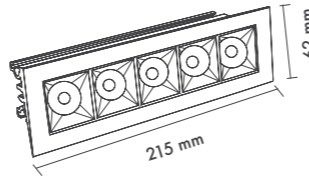

HOLE|DELİK
SIZE|ÇAPı
48x207
MM

P.Name : MODULINE 5 RECESSED
Model No : 12310005

● Black Siyah ○ White Beyaz ● For more colours P: 223 Renkler için bkz S: 223

LONDON FAMILY

P.Name : LONDON 1 RECESSED
Model No : 12100101