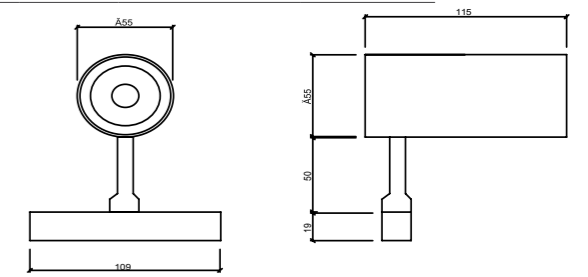

P.Name : MAGNECO A18
Model No : 16600112

● Black Siyah ○ White Beyaz ● For more colours P: 223 Renkler için bkz S: 223

MAG 112 18W
48V Led Spot

WATT (W)	KELVIN (K)	CRI (RA)	LUMEN (LM)	WARRANTY
18 W	3000/4000/6500 K	>90	1320/1410/1500 LM	3 YEARS
5 YEARS