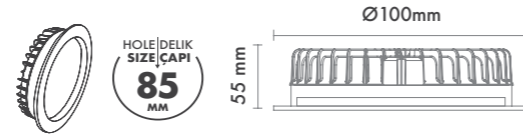

P.Name : DOME 3" CCT
Model No : 11030045

● Siyah ○ Beyaz ● Renkler için bkz S: 223

M 300 45 CCT Led Downlight

WATT (W)	KELVIN (K)	CRI (RA)	LUMEN (LM)	WARRANTY
15 W	2700/4000/6500 K	>90	1300/1330/1370LM	3 YEARS