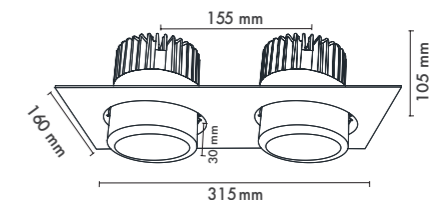

BONATTI FAMILY

P.Name : BONATTI SQUARE DBL.
Model No : 12040044

● Black Siyah ○ White Beyaz ● For more colours P: 223 Renkler için bkz S: 223

M 400-44 ODC30
Recessed Spot Light

WATT (W)	KELVIN (K)	CRI (RA)	LUMEN (LM)	WARRANTY
60 W	3000/4000/6500 K	>80	7000/7200/7400 LM	3 YEARS
5 YEARS				