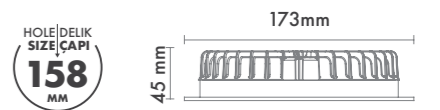

Black Siyah White Beyaz For more colours P: 223 Renkler için bkz S: 223

M 600 68
Led Downlight

WATT (W)	KELVIN (K)	CRI (RA)	LUMEN (LM)	WARRANTY
10 W	3000/4000/6500 K	>85	1000/1050/1130 LM	3 YEARS
5 YEARS				

Black Siyah White Beyaz For more colours P: 223 Renkler için bkz S: 223

M 800 68
Led Downlight

WATT (W)	KELVIN (K)	CRI (RA)	LUMEN (LM)	WARRANTY
21 W	3000/4000/6500 K	>85	2310/2415/2590 LM	3 YEARS
5 YEARS				

Black Siyah White Beyaz For more colours P: 223 Renkler için bkz S: 223

M 200 65
Led Downlight

WATT (W)	KELVIN (K)	CRI (RA)	LUMEN (LM)	WARRANTY
6 W	3000/4000/6500 K	>85	540/570/620 LM	3 YEARS
5 YEARS				

Black Siyah White Beyaz For more colours P: 223 Renkler için bkz S: 223

M 300 65
Led Downlight

WATT (W)	KELVIN (K)	CRI (RA)	LUMEN (LM)	WARRANTY
8 W	3000/4000/6500 K	>85	720/760/810 LM	3 YEARS
5 YEARS				

Black Siyah White Beyaz For more colours P: 223 Renkler için bkz S: 223

M 400 65
Led Downlight

WATT (W)	KELVIN (K)	CRI (RA)	LUMEN (LM)	WARRANTY
10 W	3000/4000/6500 K	>85	1000/1050/1130 LM	3 YEARS
5 YEARS				

Black Siyah White Beyaz For more colours P: 223 Renkler için bkz S: 223

M 500 65
Led Downlight

WATT (W)	KELVIN (K)	CRI (RA)	LUMEN (LM)	WARRANTY
16 W	3000/4000/6500 K	>85	1760/1840/1980 LM	3 YEARS
5 YEARS