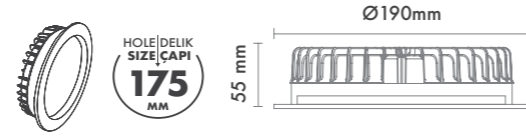

P.Name : APRILLA 3"
Model No : 11030047

Black Siyah White Beyaz For more colours P: 223 Renkler için bkz S: 223

M 300 47
Led Downlight

WATT (W)	KELVIN (K)	CRI (RA)	LUMEN (LM)	WARRANTY
8 W	3000/4000/6500 K	>85	720/760/810 LM	3 YEARS
5 YEARS