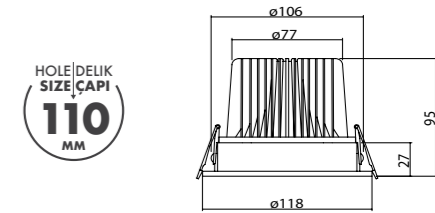

P.Name : VERFA CCT
Model No : 12080850

● Black Siyah ○ White Beyaz ● For more colours P: 223 Renkler için bkz S: 223

MA 808-50 SC XX-CCT **CCT TUNABLE** **QUALITY MADE IN TURKEY** **LED INSIDE**
Recessed Spot Light 9in1

WATT (W)	KELVIN (K)	CRI (RA)	LUMEN (LM)	WARRANTY
6 W	2700/4000/6500 K	>90	540/570/600 LM	3 YEARS
9 W	2700/4000/6500 K	>90	810/855/900 LM	3 YEARS
12 W	2700/4000/6500 K	>90	1050/1100/1200 LM	3 YEARS