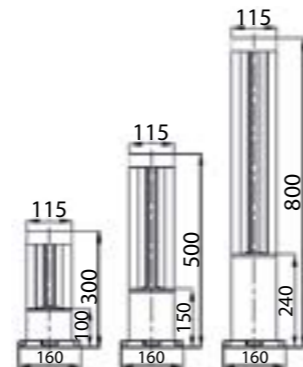

HEIGHT (MM)	WATT (W)	KELVIN (K)	CRI (RA)	LUMEN (LM)	WARRANTY
0300 MM	12 W	3000/4000/6500 K	>80	1100/1160/1220 LM	3 YEARS
0500 MM	12 W	3000/4000/6500 K	>80	1100/1160/1220 LM	3 YEARS
0800 MM	12 W	3000/4000/6500 K	>80	1100/1160/1220 LM	3 YEARS
1000 MM	12 W	3000/4000/6500 K	>80	1100/1160/1220 LM	3 YEARS

P.Name : Ginger V2
Model No : 16500024