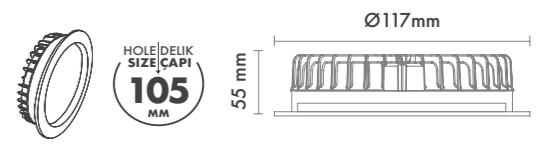

M 600 95
Led Downlight

WATT (W)	KELVIN (K)	CRI (RA)	LUMEN (LM)	WARRANTY
21 W	3000/4000/6500 K	>85	2310/2415/2590 LM	3 YEARS
				5 YEARS

P.Name : METSAN 1982 6"
Model No : 11060095

Black Siyah White Beyaz For more colours P: 223 Renkler için bkz S: 223

M 100 45
Led Downlight

WATT (W)	KELVIN (K)	CRI (RA)	LUMEN (LM)	WARRANTY
6 W	3000/4000/6500 K	>85	540/570/620 LM	3 YEARS
				5 YEARS

P.Name : DOME 1"
Model No : 11010045

Black Siyah White Beyaz For more colours P: 223 Renkler için bkz S: 223

M 800 95
Led Downlight

WATT (W)	KELVIN (K)	CRI (RA)	LUMEN (LM)	WARRANTY
23 W	3000 K	>85	2585/2703/2890 LM	3 YEARS
				5 YEARS

P.Name : METSAN 1982 8"
Model No : 11080095

Black Siyah White Beyaz For more colours P: 223 Renkler için bkz S: 223

M 200 45
Led Downlight

WATT (W)	KELVIN (K)	CRI (RA)	LUMEN (LM)	WARRANTY
6 W	3000/4000/6500 K	>85	540/570/620 LM	3 YEARS
				5 YEARS

P.Name : DOME 2"
Model No : 11020045

Black Siyah White Beyaz For more colours P: 223 Renkler için bkz S: 223

M 300 45
Led Downlight

WATT (W)	KELVIN (K)	CRI (RA)	LUMEN (LM)	WARRANTY
8 W	3000/4000/6500 K	>85	720/760/810 LM	3 YEARS
				5 YEARS

P.Name : DOME 3"
Model No : 11030045

Black Siyah White Beyaz For more colours P: 223 Renkler için bkz S: 223

M 400 45
Led Downlight

WATT (W)	KELVIN (K)	CRI (RA)	LUMEN (LM)	WARRANTY
10 W	3000/4000/6500 K	>85	1000/1050/1130 LM	3 YEARS
				5 YEARS

P.Name : DOME 4"
Model No : 11040045

Black Siyah White Beyaz For more colours P: 223 Renkler için bkz S: 223