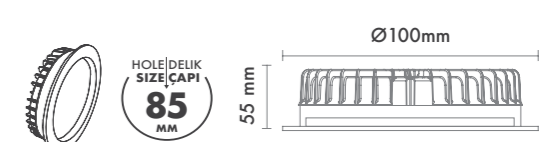

M 600 95
Led Downlight

WATT (W)	KELVIN (K)	CRI (RA)	LUMEN (LM)	WARRANTY
21 W	3000/4000/6500 K	>85	2310/2415/2590 LM	3 YEARS
				5 YEARS

P.Name : METSAN 1982 6"
Model No : 11060095

Black Siyah White Beyaz For more colours P: 223 Renkler için bkz S: 223

M 100 45
Led Downlight

WATT (W)	KELVIN (K)	CRI (RA)	LUMEN (LM)	WARRANTY
6 W	3000/4000/6500 K	>85	540/570/620 LM	3 YEARS
				5 YEARS

P.Name : DOME 1"
Model No : 11010045

Black Siyah White Beyaz For more colours P: 223 Renkler için bkz S: 223

M 800 95
Led Downlight

WATT (W)	KELVIN (K)	CRI (RA)	LUMEN (LM)	WARRANTY
23 W	3000 K	>85	2585/2703/2890 LM	3 YEARS
				5 YEARS

P.Name : METSAN 1982 8"
Model No : 11080095

Black Siyah White Beyaz For more colours P: 223 Renkler için bkz S: 223

M 200 45
Led Downlight

WATT (W)	KELVIN (K)	CRI (RA)	LUMEN (LM)	WARRANTY
6 W	3000/4000/6500 K	>85	540/570/620 LM	3 YEARS
				5 YEARS

P.Name : DOME 2"
Model No : 11020045

Black Siyah White Beyaz For more colours P: 223 Renkler için bkz S: 223

M 300 45
Led Downlight

WATT (W)	KELVIN (K)	CRI (RA)	LUMEN (LM)	WARRANTY
8 W	3000/4000/6500 K	>85	720/760/810 LM	3 YEARS
				5 YEARS

P.Name : DOME 3"
Model No : 11030045

Black Siyah White Beyaz For more colours P: 223 Renkler için bkz S: 223

M 400 45
Led Downlight

WATT (W)	KELVIN (K)	CRI (RA)	LUMEN (LM)	WARRANTY
10 W	3000/4000/6500 K	>85	1000/1050/1130 LM	3 YEARS
				5 YEARS

P.Name : DOME 4"
Model No : 11040045

Black Siyah White Beyaz For more colours P: 223 Renkler için bkz S: 223