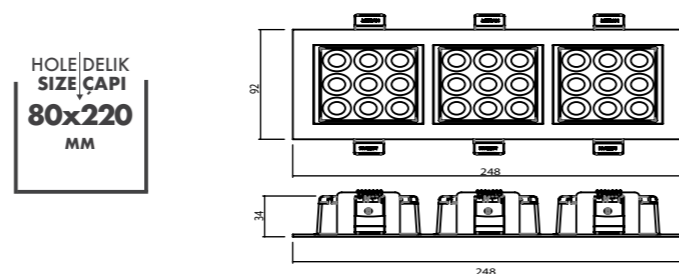

HOLE|DELİK
SIZE|ÇAPI
80x150
MM

P.Name : ROMA SQ TRIO 9 ADJ.
Model No : 12084073

● Black Siyah ○ White Beyaz ● For more colours P: 223 Renkler için bkz S: 223

MA-84 070/X-3 OC
Recessed Spot Light

WATT (W)	KELVIN (K)	CRI (RA)	LUMEN (LM)	WARRANTY
36 W	3000/4000/6500 K	>80	3255/3354/3855 LM	3 YEARS
5 YEARS				