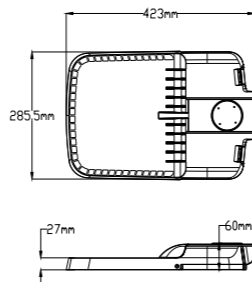

P.Name : OCEAN FLOOD 100
Model No : 15000015

● Black Siyah ○ White Beyaz ● For more colours P: 223 Renkler için bkz S: 223

MKPL-15 P100
Surface Mounted Luminaires / Floodlight

WATT (W)	KELVIN (K)	CRI (RA)	LUMEN (LM)	WARRANTY
100 W	3000/4000/6500 K	>70	13.000/13.500/14.000 LM	5 YEARS