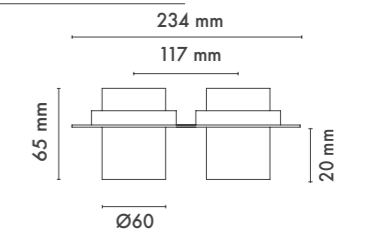

M 300-32 ODC10
Recessed Spot Light

WATT (W)	KELVIN (K)	CRI (RA)	LUMEN (LM)	WARRANTY
20 W	3000/4000/6500 K	>80	2020/2140/2260 LM	3 YEARS
5 YEARS				

P.Name : BINNO ROUND TRIO
Model No : 12030033