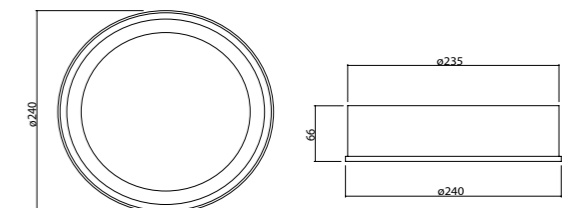

Black Siyah White Beyaz For more colours P: 223 Renkler için bkz S: 223

MSY-19 100
Surface Mounted Led Downlight

WATT (W)	KELVIN (K)	CRI (RA)	LUMEN (LM)	WARRANTY
6 W	3000/4000/6500 K	>85	540/570/620 LM	3 YEARS
5 YEARS				

Black Siyah White Beyaz For more colours P: 223 Renkler için bkz S: 223

MSY-20 126
Surface Mounted Led Downlight

WATT (W)	KELVIN (K)	CRI (RA)	LUMEN (LM)	WARRANTY
10 W	3000/4000/6500 K	>85	1000/1050/1130 LM	3 YEARS
5 YEARS				

Black Siyah White Beyaz For more colours P: 223 Renkler için bkz S: 223

MSY-21 150
Surface Mounted Led Downlight

WATT (W)	KELVIN (K)	CRI (RA)	LUMEN (LM)	WARRANTY
16 W	3000/4000/6500 K	>85	1760/1840/1980 LM	3 YEARS
5 YEARS				

Black Siyah White Beyaz For more colours P: 223 Renkler için bkz S: 223

MSY-62 200
Surface Mounted Led Downlight

WATT (W)	KELVIN (K)	CRI (RA)	LUMEN (LM)	WARRANTY
23 W	3000/4000/6500 K	>85	2585/2703/2890 LM	3 YEARS
5 YEARS				

Black Siyah White Beyaz For more colours P: 223 Renkler için bkz S: 223

MSY-63 350
Surface Mounted Led Downlight

WATT (W)	KELVIN (K)	CRI (RA)	LUMEN (LM)	WARRANTY
28 W	3000/4000/6500 K	>85	3147/3290/3519 LM	3 YEARS
5 YEARS				

Black Siyah White Beyaz For more colours P: 223 Renkler için bkz S: 223

MSY-64 500
Surface Mounted Led Downlight

WATT (W)	KELVIN (K)	CRI (RA)	LUMEN (LM)	WARRANTY
40 W	3000/4000/6500 K	>85	4500/4700/5030 LM	3 YEARS
5 YEARS				

Black Siyah White Beyaz For more colours P: 223 Renkler için bkz S: 223

MSY-29 250 66
Surface Mounted Led Downlight

WATT (W)	KELVIN (K)	CRI (RA)	LUMEN (LM)	WARRANTY
23 W	3000/4000/6500 K	>85	2585/2703/2890 LM	3 YEARS
5 YEARS				

Black Siyah White Beyaz For more colours P: 223 Renkler için bkz S: 223

MSY-29 250 45
Surface Mounted Led Downlight

WATT (W)	KELVIN (K)	CRI (RA)	LUMEN (LM)	WARRANTY
23 W	3000/4000/6500 K	>85	2585/2703/2890 LM	3 YEARS
5 YEARS