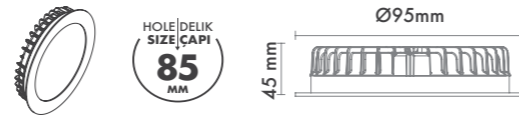

P.Name : FAMA 6"
Model No : 11060066

Black Siyah White Beyaz For more colours P: 223 Renkler için bkz S: 223

M 600 66
Led Downlight

WATT (W)	KELVIN (K)	CRI (RA)	LUMEN (LM)	WARRANTY
21 W	3000/4000/6500 K	>85	2310/2415/2590 LM	3 YEARS
				5 YEARS