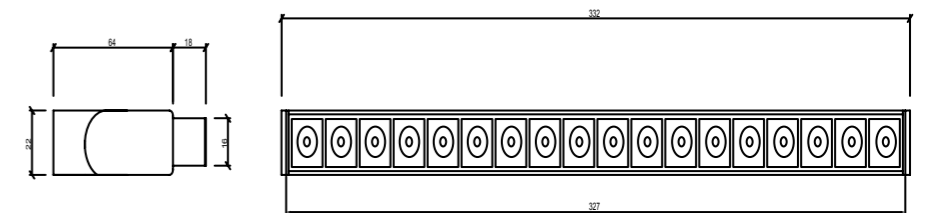

P.Name : MAGNECO A6
Model No : 16600110

● Black Siyah ○ White Beyaz ● For more colours P: 223 Renkler için bkz S: 223

MAG 110 6W
48V Led Spot

WATT (W)	KELVIN (K)	CRI (RA)	LUMEN (LM)	WARRANTY
6 W	3000/4000/6500 K	>90	440/470/500 LM	3 YEARS
5 YEARS				