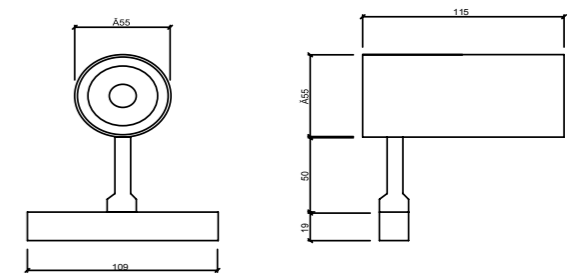

P.Name : MAGNECO L12
Model No : 16600120

● Black Siyah ○ White Beyaz ● For more colours P: 223 Renkler için bkz S: 223

MAG 120 12W
48V Led Spot

WATT (W)	KELVIN (K)	CRI (RA)	LUMEN (LM)	WARRANTY
12 W	3000/4000/6500 K	>90	780/820/870 LM	3 YEARS
5 YEARS