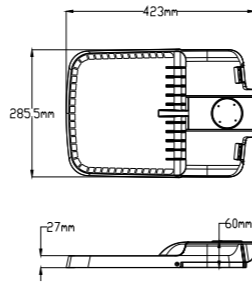

P.Name : Universal Bracket
Model No : 15000118

● Black Siyah ○ White Beyaz ● For more colours P: 223 Renkler için bkz S: 223

MTS-051
Universal Bracket for Ocean Models