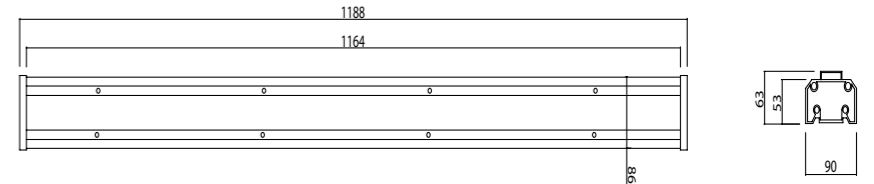

P.Name : FOLBA LINEAR HIGH-BAY
Model No : 14700004

● Black Siyah ○ White Beyaz ● For more colours P: 223 Renkler için bkz S: 223

WATT (W)	KELVIN (K)	CRI (RA)	LUMEN (LM)	WARRANTY
100 W	3000/4000/6500 K	>70	13.000/13.500/14.500 LM	5 YEARS
150 W	3000/4000/6500 K	>70	19.500/20.250/21.500 LM	5 YEARS