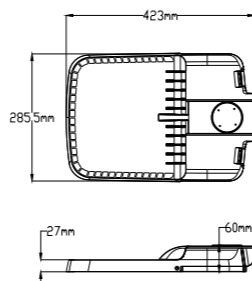

P.Name : OCEAN FLOOD 200
Model No : 15000016