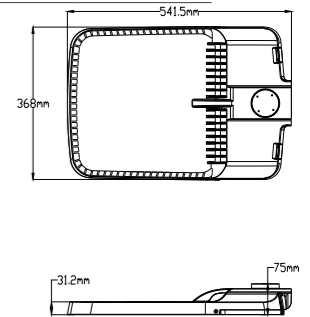

● Black Siyah ○ White Beyaz ● For more colours P: 223 Renkler için bkz S: 223

MKPL-16 P250
Surface Mounted Luminaires / Floodlight

WATT (W)	KELVIN (K)	CRI (RA)	LUMEN (LM)	WARRANTY
250 W	3000/4000/6500 K	>70	32.000/33.500/34.750 LM	5 YEARS

P.Name : OCEAN FLOOD 300
Model No : 15000016