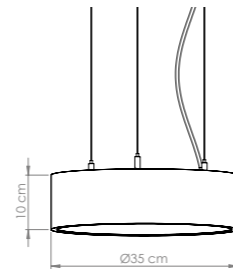

MPS-01 0350 Decorative Luminaires / Shade Lights

WATT (W)	KELVIN (K)	CRI (RA)	LUMEN (LM)	WARRANTY
22 W	3000/4000/6500 K	>80	2090/2290/2590 LM	3 YEARS
5 YEARS				

P.Name : ARTEMIS 45 SURFACE
Model No : 34001045