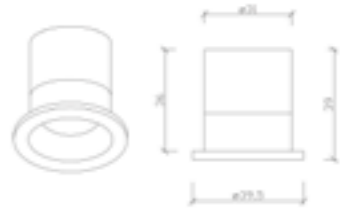

P.Name : MINI MOBIL
Model No : 12002003

- Black Siyah
- White Beyaz
- For more colours P: 223 Renkler için bkz S: 223

M 020 03
Recessed Spot Light

WATT (W)	KELVIN (K)	CRI (RA)	LUMEN (LM)	WARRANTY
2 W	3000/4000/6500 K	>80	127/151/175 LM	3 YEARS 5 YEARS