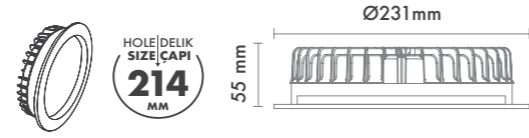

P.Name : COMPACT 3''
Model No : 11030092

Black Siyah White Beyaz For more colours P: 223 Renkler için bkz S: 223

M 300 92
Led Downlight

WATT (W)	KELVIN (K)	CRI (RA)	LUMEN (LM)	WARRANTY
6 W	3000/4000/6500 K	>85	540/570/620 LM	3 YEARS
5 YEARS