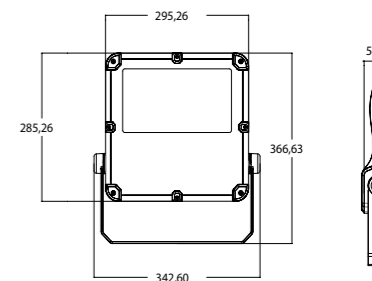

- Black Siyah
- White Beyaz
- For more colours P: 223 Renkler için bkz S: 223

WATT (W)	KELVIN (K)	CRI (RA)	LUMEN (LM)	WARRANTY
100 W	3000/4000/6500 K	>70	13.000/13.500/14.000 LM	3 YEARS
5 YEARS				

P.Name : ATLANTIC 150
Model No : 15000109