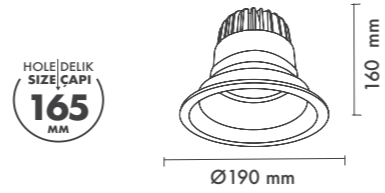

P.Name : NEVRON SINGLE
Model No : 120829131

● Black Siyah ○ White Beyaz ● For more colours P: 223 Renkler için bkz S: 223

MA 829-13 01
Recessed Spot Light

WATT (W)	KELVIN (K)	CRI (RA)	LUMEN (LM)	WARRANTY
30 W	3000/4000/6500 K	>80	3500/3600/3700 LM	3 YEARS 5 YEARS