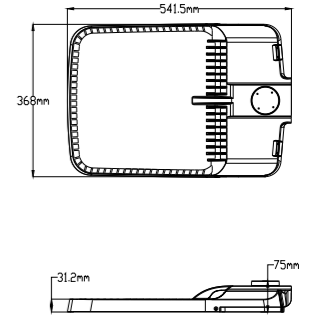

● Black Siyah ○ White Beyaz ● For more colours P: 223 Renkler için bkz S: 223

MKPL-16 P200
Surface Mounted Luminaires / Floodlight

WATT (W)	KELVIN (K)	CRI (RA)	LUMEN (LM)	WARRANTY
200 W	3000/4000/6500 K	>70	26.000/27.000/28.000 LM	5 YEARS

P.Name : OCEAN FLOOD 250
Model No : 15000016