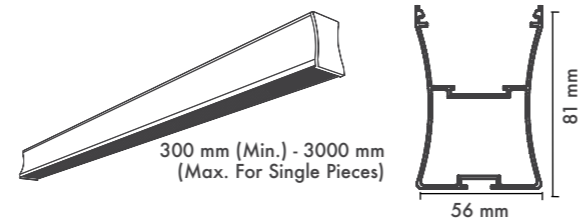

VOG FAMILY

● Black Siyah ○ White Beyaz ● For more colours P: 223 Renkler için bkz S: 223

MS 86-2 XXXX Surface & Suspended Linear Lights

LENGHT (MM)	WATT (W)	KELVIN (K)	CRI (RA)	LUMEN (LM)	WARRANTY
0600 MM	16 W	3000/4000/6500 K	>80	1568/1693/1880 LM	5 YEARS
1200 MM	32 W	3000/4000/6500 K	>80	3136/3386/3636 LM	5 YEARS
2400 MM	64 W	3000/4000/6500 K	>80	6272/6772/7272 LM	5 YEARS
0600 MM	23 W	3000/4000/6500 K	>80	2354/2438/2705 LM	5 YEARS
1200 MM	46 W	3000/4000/6500 K	>80	4608/4876/5244 LM	5 YEARS
2400 MM	92 W	3000/4000/6500 K	>80	9116/9752/10.488 LM	5 YEARS

● Black Siyah ○ White Beyaz ● For more colours P: 223 Renkler için bkz S: 223

MS 46-2 XXXX Surface & Suspended Linear Lights

LENGHT (MM)	WATT (W)	KELVIN (K)	CRI (RA)	LUMEN (LM)	WARRANTY
0600 MM	16 W	3000/4000/6500 K	>80	1568/1693/1880 LM	5 YEARS
1200 MM	32 W	3000/4000/6500 K	>80	3136/3386/3636 LM	5 YEARS
2400 MM	64 W	3000/4000/6500 K	>80	6272/6772/7272 LM	5 YEARS
0600 MM	23 W	3000/4000/6500 K	>80	2354/2438/2705 LM	5 YEARS
1200 MM	46 W	3000/4000/6500 K	>80	4608/4876/5244 LM	5 YEARS
2400 MM	92 W	3000/4000/6500 K	>80	9116/9752/10.488 LM	5 YEARS

● Black Siyah ○ White Beyaz ● For more colours P: 223 Renkler için bkz S: 223

MS 56-2 XXXX Surface & Suspended Linear Lights

LENGHT (MM)	WATT (W)	KELVIN (K)	CRI (RA)	LUMEN (LM)	WARRANTY
0600 MM	16 W	3000/4000/6500 K	>80	1568/1693/1880 LM	5 YEARS
1200 MM	32 W	3000/4000/6500 K	>80	3136/3386/3636 LM	5 YEARS
2400 MM	64 W	3000/4000/6500 K	>80	6272/6772/7272 LM	5 YEARS
0600 MM	23 W	3000/4000/6500 K	>80	2354/2438/2705 LM	5 YEARS
1200 MM	46 W	3000/4000/6500 K	>80	4608/4876/5244 LM	5 YEARS
2400 MM	92 W	3000/4000/6500 K	>80	9116/9752/10.488 LM	5 YEARS