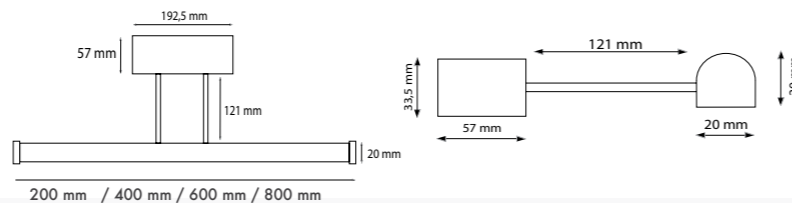

MSAP-02
Wall Mounted Luminaires / Mirror Lights

LENGHT (MM)	WATT (W)	KELVIN (K)	CRI (RA)	LUMEN (LM)	WARRANTY
0200 MM	3 W	3000/4000/6500 K	>80	210/240/300 LM	5 YEARS
0400 MM	6 W	3000/4000/6500 K	>80	450/480/540 LM	5 YEARS
0600 MM	9 W	3000/4000/6500 K	>80	690/720/760 LM	5 YEARS
0800 MM	12 W	3000/4000/6500 K	>80	930/960/100 LM	5 YEARS

P.Name : BEDSIDE RECESSED V1
Model No : 18700002