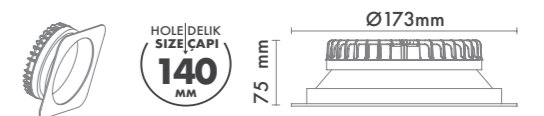

Black Siyah White Beyaz For more colours P: 223 Renkler için bkz S: 223