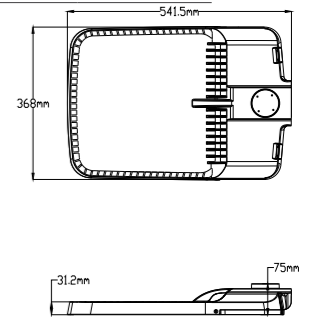

MKSL-18 P300
Surface Mounted Luminaires / Streetlight

WATT (W)	KELVIN (K)	CRI (RA)	LUMEN (LM)	WARRANTY
300 W	3000/4000/6500 K	>70	37.500/39.500/40.750 LM	5 YEARS

P.Name : OCEAN STREET 150
Model No : 15000017

● Black Siyah ○ White Beyaz ● For more colours P: 223 Renkler için bkz S: 223

MKSL-17 P150
Surface Mounted Luminaires / Streetlight

WATT (W)	KELVIN (K)	CRI (RA)	LUMEN (LM)	WARRANTY
150 W	3000/4000/6500 K	>70	19.500/20.250/21.000 LM	5 YEARS