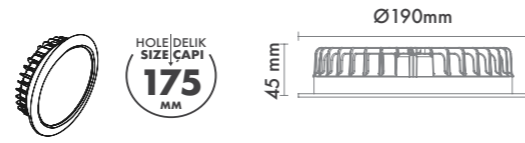

P.Name : METSAN 1982 6"
Model No : 11060095

Black Siyah White Beyaz For more colours P: 223 Renkler için bkz S: 223