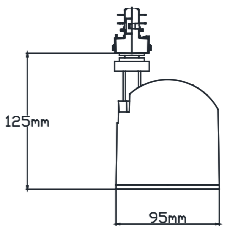

MRS-66IT C30
Track Light

WATT (W)	KELVIN (K)	CRI (RA)	LUMEN (LM)	WARRANTY
30 W	3000/4000/6500 K	>80	3500/3600/3700 LM	3 YEARS
5 YEARS				

P.Name : DOLIS-L
Model No : 12500118

Black Siyah White Beyaz For more colours P: 223 Renkler için bkz S: 223

MRS-18 C30
Track Light

WATT (W)	KELVIN (K)	CRI (RA)	LUMEN (LM)	WARRANTY
30 W	3000/4000/6500 K	>80	3500/3600/3700 LM	3 YEARS
5 YEARS