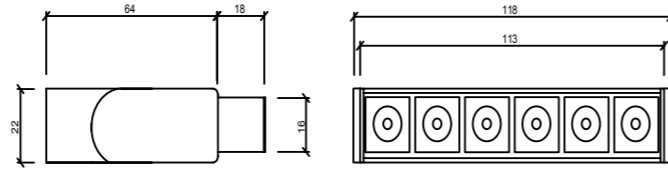

P.Name : MAGNECO A6
Model No : 16600110

● Black Siyah ○ White Beyaz ● For more colours P: 223 Renkler için bkz S: 223

MAG 110 6W
48V Led Spot

WATT (W)	KELVIN (K)	CRI (RA)	LUMEN (LM)	WARRANTY
6 W	3000/4000/6500 K	>90	440/470/500 LM	3 YEARS
5 YEARS				