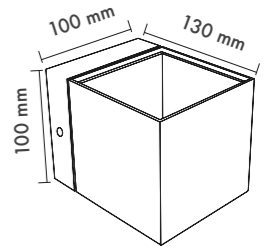

WATT (W)	KELVIN (K)	CRI (RA)	LUMEN (LM)	WARRANTY
10 W	3000/4000/6500 K	>80	1010/1070/1130 LM	3 YEARS
5 YEARS