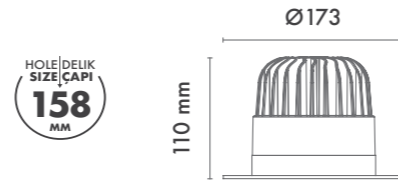

M 500-15 ODC30
Recessed Spot Light

WATT (W)	KELVIN (K)	CRI (RA)	LUMEN (LM)	WARRANTY
30 W	3000/4000/6500 K	>80	3500/3600/3700 LM	3 YEARS
5 YEARS