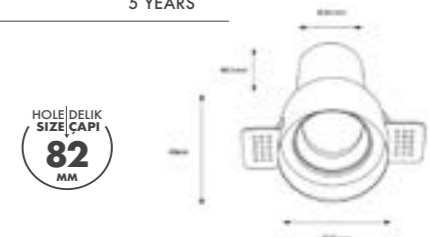

M 200-71 SC10

Trimless Led Spot

WATT (W)	KELVIN (K)	CRI (RA)	LUMEN (LM)	WARRANTY
10 W	3000/4000/6500 K	>80	1010/1070/1130 LM	3 YEARS
5 YEARS				

P.Name : ZOOM FIXED TRIMLESS
Model No : 12020171

Black Siyah White Beyaz For more colours P: 223 Renkler için bkz S: 223