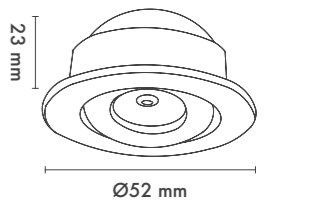

P.Name : MINI MOBIL SQUARE
Model No : 12002004

- Black Siyah
- White Beyaz
- For more colours P: 223 Renkler için bkz S: 223

M 020 04
Recessed Spot Light

WATT (W)	KELVIN (K)	CRI (RA)	LUMEN (LM)	WARRANTY
2 W	3000/4000/6500 K	>80	127/151/175 LM	3 YEARS 5 YEARS