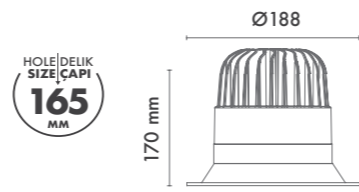

P.Name : NEVRON DOUBLE
Model No : 120829132

● Black Siyah ○ White Beyaz ● For more colours P: 223 Renkler için bkz S: 223

MA 829-13 02
Recessed Spot Light

WATT (W)	KELVIN (K)	CRI (RA)	LUMEN (LM)	WARRANTY
60 W	3000/4000/6500 K	>80	7000/7200/7400 LM	3 YEARS 5 YEARS