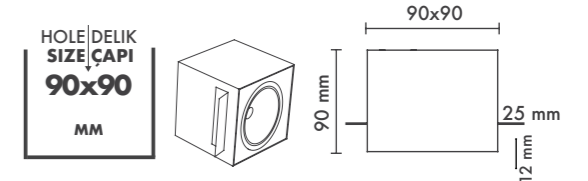

HOLE|DELİK
SIZE|ÇAPI
60x60
MM

LUXIS FAMILY

● Black Siyah ○ White Beyaz ● For more colours P: 223 Renkler için bkz S: 223

MA 827-12 01
Trimless Led Spot

WATT (W)	KELVIN (K)	CRI (RA)	LUMEN (LM)	WARRANTY
10 W	3000/4000/6500 K	>80	1010/1070/1130 LM	3 YEARS
5 YEARS				