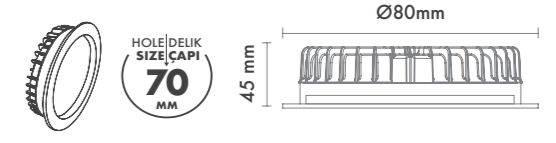

P.Name : DOME 1"
Model No : 11010045

Black Siyah White Beyaz For more colours P: 223 Renkler için bkz S: 223