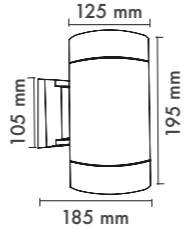

MSYD-15 126
Wall Mounted Luminaires

WATT (W)	KELVIN (K)	CRI (RA)	LUMEN (LM)	WARRANTY
20 W	3000/4000/6500 K	>80	2020/2140/2260 LM	3 YEARS
				5 YEARS

P.Name : SELIMO
Model No : 15500155

Black Siyah White Beyaz For more colours P: 223 Renkler için bkz S: 223