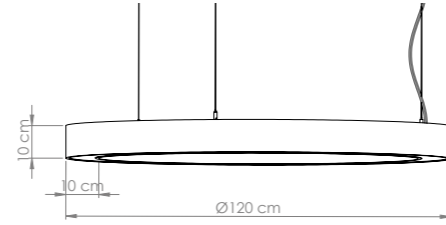

MPS-02 1200
Decorative Luminaires / Ring Lights

WATT (W)	KELVIN (K)	CRI (RA)	LUMEN (LM)	WARRANTY
75 W	3000/4000/6500 K	>80	7125/7425/7825 LM	3 YEARS
5 YEARS				

P.Name : EFES IN 120 SUSPENDED
Model No : 34003120