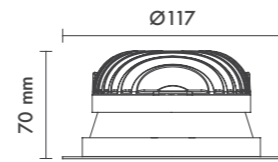

M 300-21 OC10
Recessed Spot Light

WATT (W)	KELVIN (K)	CRI (RA)	LUMEN (LM)	WARRANTY
10 W	3000/4000/6500 K	>80	1010/1070/1130 LM	3 YEARS
5 YEARS				

P.Name : BINNO ROUND DOUBLE
Model No : 12030032