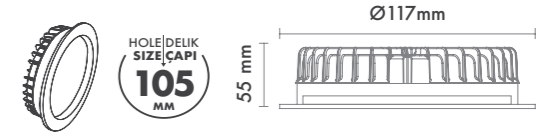

P.Name : APRILLA 3"
Model No : 11030047

Black Siyah White Beyaz For more colours P: 223 Renkler için bkz S: 223

M 300 47
Led Downlight

WATT (W)	KELVIN (K)	CRI (RA)	LUMEN (LM)	WARRANTY
8 W	3000/4000/6500 K	>85	720/760/810 LM	3 YEARS
5 YEARS				