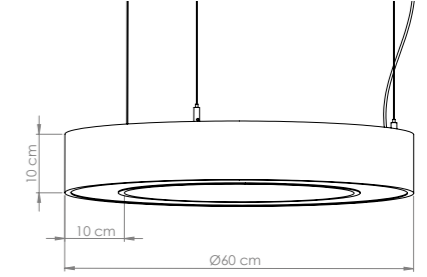

MPS-02 0600 Decorative Luminaires / Ring Lights

WATT (W)	KELVIN (K)	CRI (RA)	LUMEN (LM)	WARRANTY
35 W	3000/4000/6500 K	>80	3325/3525/3825 LM	3 YEARS
5 YEARS				

P.Name : CAPPADOCIA 90 SURF.
Model No : 34002090