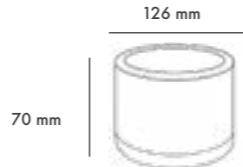

P.Name : SPECTRAL 126
Model No : 13012620

Black Siyah White Beyaz For more colours P: 223 Renkler için bkz S: 223

MSY-20 126
Surface Mounted Led Downlight

WATT (W)	KELVIN (K)	CRI (RA)	LUMEN (LM)	WARRANTY
10 W	3000/4000/6500 K	>85	1000/1050/1130 LM	3 YEARS
5 YEARS				