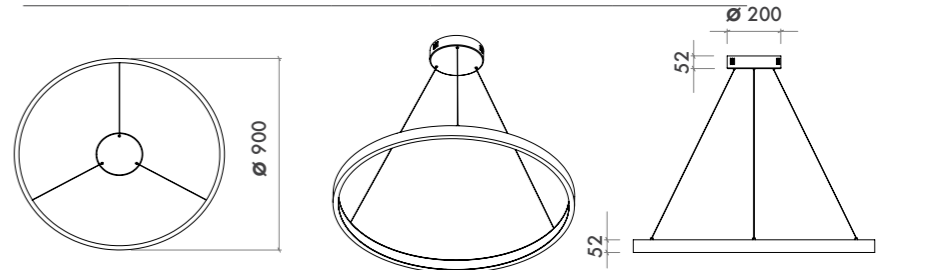

MPSS-04 0900
Decorative Luminaires / Ring Lights

WATT (W)	KELVIN (K)	CRI (RA)	LUMEN (LM)	WARRANTY
55 W	3000/4000/6500 K	>80	5225/5425/5725 LM	3 YEARS
5 YEARS				

P.Name : EFES IN 90 SUSPENDED
Model No : 34003090