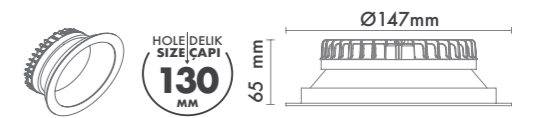

M 600 92
Led Downlight

WATT (W)	KELVIN (K)	CRI (RA)	LUMEN (LM)	WARRANTY
16 W	3000/4000/6500 K	>85	1760/1840/1980 LM	3 YEARS
5 YEARS				

P.Name : COMPACT 6"
Model No : 11060092

Black Siyah White Beyaz For more colours P: 223 Renkler için bkz S: 223

M 800 92
Led Downlight

WATT (W)	KELVIN (K)	CRI (RA)	LUMEN (LM)	WARRANTY
23 W	3000 K	>85	2585/2703/2890 LM	3 YEARS
5 YEARS				

P.Name : COMPACT 10"
Model No : 11080092

Black Siyah White Beyaz For more colours P: 223 Renkler için bkz S: 223

M 200 68
Led Downlight

WATT (W)	KELVIN (K)	CRI (RA)	LUMEN (LM)	WARRANTY
6 W	3000/4000/6500 K	>85	540/570/620 LM	3 YEARS
5 YEARS				

P.Name : AGENOR 2"
Model No : 11020068

Black Siyah White Beyaz For more colours P: 223 Renkler için bkz S: 223

M 300 92
Led Downlight

WATT (W)	KELVIN (K)	CRI (RA)	LUMEN (LM)	WARRANTY
6 W	3000/4000/6500 K	>85	540/570/620 LM	3 YEARS
5 YEARS				

P.Name : AGENOR 3"
Model No : 11030068

Black Siyah White Beyaz For more colours P: 223 Renkler için bkz S: 223

M 400 68
Led Downlight

WATT (W)	KELVIN (K)	CRI (RA)	LUMEN (LM)	WARRANTY
8 W	3000/4000/6500 K	>85	720/760/810 LM	3 YEARS
5 YEARS				

P.Name : AGENOR 4"
Model No : 11040068

Black Siyah White Beyaz For more colours P: 223 Renkler için bkz S: 223

M 500 68
Led Downlight

WATT (W)	KELVIN (K)	CRI (RA)	LUMEN (LM)	WARRANTY
10 W	3000/4000/6500 K	>85	1000/1050/1130 LM	3 YEARS
5 YEARS				

P.Name : AGENOR 5"
Model No : 11050068

Black Siyah White Beyaz For more colours P: 223 Renkler için bkz S: 223