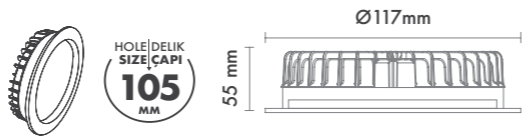

P.Name : DOME 4" CCT
Model No : 11040045

● Siyah ○ Beyaz ● Renkler için bkz S: 223

M 400 45 CCT Led Downlight

WATT (W)	KELVIN (K)	CRI (RA)	LUMEN (LM)	WARRANTY
20 W	2700/4000/6500 K	>90	1750/1800/1850LM	3 YEARS