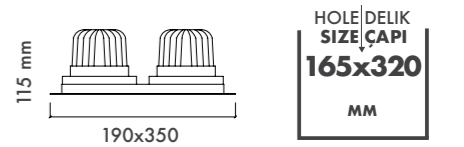

P.Name : DOLIS SEMI RECESSED
Model No : 11906019