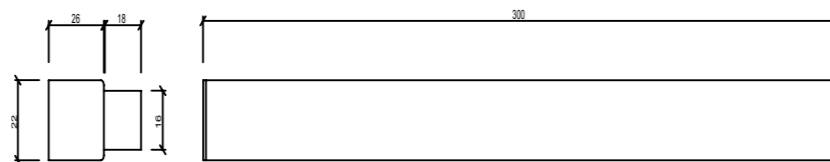

P.Name : MAGNECO L12
Model No : 16600120

● Black Siyah ○ White Beyaz ● For more colours P: 223 Renkler için bkz S: 223

MAG 120 12W
48V Led Spot

WATT (W)	KELVIN (K)	CRI (RA)	LUMEN (LM)	WARRANTY
12 W	3000/4000/6500 K	>90	780/820/870 LM	3 YEARS
5 YEARS				