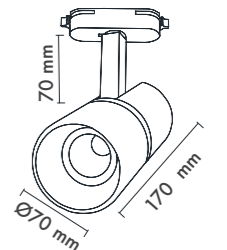

● Black Siyah ○ White Beyaz ● For more colours P: 223 Renkler için bkz S: 223

WATT (W)	KELVIN (K)	CRI (RA)	LUMEN (LM)	WARRANTY
10 W	3000/4000/6500 K	>80	1010/1070/1130 LM	3 YEARS 5 YEARS

● Black Siyah ○ White Beyaz ● For more colours P: 223 Renkler için bkz S: 223

WATT (W)	KELVIN (K)	CRI (RA)	LUMEN (LM)	WARRANTY
10 W	3000/4000/6500 K	>80	1010/1070/1130 LM	3 YEARS 5 YEARS

● Black Siyah ○ White Beyaz ● For more colours P: 223 Renkler için bkz S: 223

WATT (W)	KELVIN (K)	CRI (RA)	LUMEN (LM)	WARRANTY
10 W	3000/4000/6500 K	>80	1010/1070/1130 LM	3 YEARS 5 YEARS