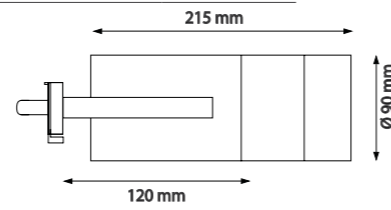

P.Name : KRAY-L
Model No : 12500125

Black Siyah White Beyaz For more colours P: 223 Renkler için bkz S: 223

MRS-25 C30
Track Light

QUALITY MADE IN TURKEY LED INSIDE

WATT (W)	KELVIN (K)	CRI (RA)	LUMEN (LM)	WARRANTY
30 W	3000/4000/6500 K	>80	3500/3600/3700 LM	3 YEARS
5 YEARS