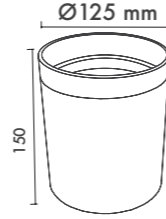

Black Siyah White Beyaz For more colours P: 223 Renkler için bkz S: 223

MSY-40 125
Surface Mounted Led Downlight

WATT (W)	KELVIN (K)	CRI (RA)	LUMEN (LM)	WARRANTY
10 W	3000/4000/6500 K	>85	1000/1050/1130 LM	3 YEARS
				5 YEARS

Metsan panel series provides the best efficiency with its high lumen output and different power options. We provides different application models for many requirements.

- Focus on efficacy and quality with Metsan proven models.
- Normal life-time up 50,000 h (L70/B50)
- Different sizes for requirements.
- Convertible to clip-in, t-bar ceiling model.
- Installation friendly and flexible for all series.
- IP 44 upgrade option.
- Low ugr <18 optic option
- For luminaries of protection class II.

Typical Applications :

- Retail and Hospitality applications.
- Office and education applications.
- Hospital applications.

LED PANEL