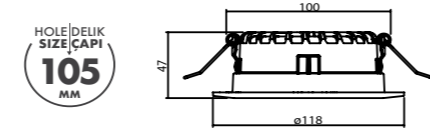

P.Name : METSAN 1982 3"
Model No : 11030095