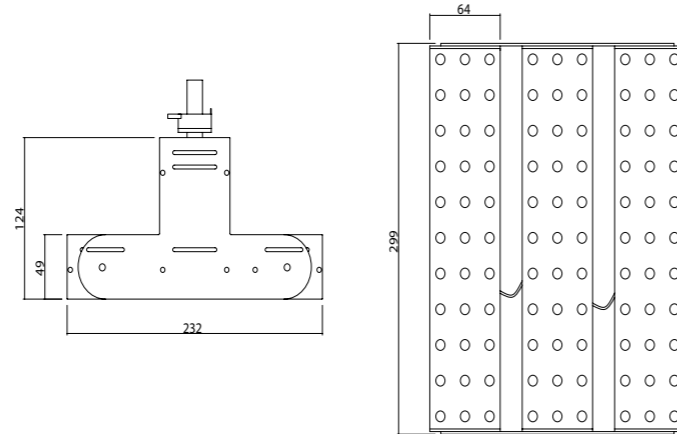

SHADE LIGHT

With its modern outlook, different sizes, high-quality components, well-designed structure, Artemis - Cappadocia - Efes products will offer you a joyful journey to find what you desire while decorating your space.