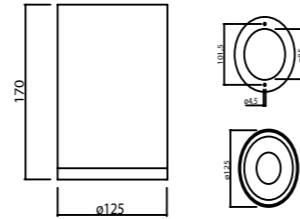

***Product Height is customizable.

Kelvins
Kelvinler

- 3000 Kelvin
- 4000 Kelvin
- 6000 Kelvin

Linear + CCT Tunable

P.Name : MS 56 SURFACE CCT
Model No : 13556001

- Black Siyah
- White Beyaz
- For more colours P: 223 Renkler için bkz S: 223