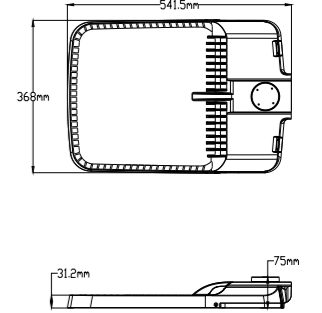

MKSL-18 P250
Surface Mounted Luminaires / Streetlight

WATT (W)	KELVIN (K)	CRI (RA)	LUMEN (LM)	WARRANTY
250 W	3000/4000/6500 K	>70	32.000/33.500/34.750 LM	5 YEARS

P.Name : OCEAN STREET 100
Model No : 15000017

● Black Siyah ○ White Beyaz ● For more colours P: 223 Renkler için bkz S: 223

MKSL-17 P100
Surface Mounted Luminaires / Streetlight

WATT (W)	KELVIN (K)	CRI (RA)	LUMEN (LM)	WARRANTY
100 W	3000/4000/6500 K	>70	13.000/13.500/14.000 LM	5 YEARS