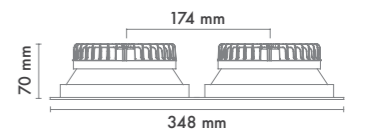

P.Name : GALLE 5"
Model No : 11050268

Black Siyah White Beyaz For more colours P: 223 Renkler için bkz S: 223