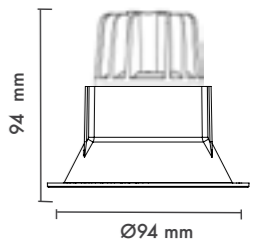

P.Name : VALERI FIXED
Model No : I2020031

Black Siyah White Beyaz For more colours P: 223 Renkler için bkz S: 223

M 200-31 SC10
Recessed Spot Light

WATT (W)	KELVIN (K)	CRI (RA)	LUMEN (LM)	WARRANTY
10 W	3000/4000/6500 K	>80	1010/1070/1130 LM	3 YEARS
5 YEARS