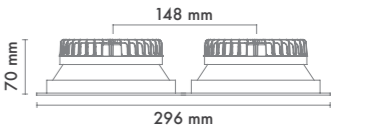

M 600 266
Led Downlight

WATT (W)	KELVIN (K)	CRI (RA)	LUMEN (LM)	WARRANTY
42 W	3000/4000/6500 K	>85	4620/4830/5180 LM	3 YEARS
5 YEARS				

P.Name : DENN 6"
Model No : 11060266

Black Siyah White Beyaz For more colours P: 223 Renkler için bkz S: 223

M 200 268
Led Downlight

WATT (W)	KELVIN (K)	CRI (RA)	LUMEN (LM)	WARRANTY
12 W	3000/4000/6500 K	>85	1080/1140/1240 LM	3 YEARS
5 YEARS				

P.Name : GALLE 2"
Model No : 11020268

Black Siyah White Beyaz For more colours P: 223 Renkler için bkz S: 223

M 800 266
Led Downlight

WATT (W)	KELVIN (K)	CRI (RA)	LUMEN (LM)	WARRANTY
46 W	3000/4000/6500 K	>85	5170/5406/5780 LM	3 YEARS
5 YEARS				

P.Name : DENN 8"
Model No : 11080266

Black Siyah White Beyaz For more colours P: 223 Renkler için bkz S: 223

M 300 268
Led Downlight

WATT (W)	KELVIN (K)	CRI (RA)	LUMEN (LM)	WARRANTY
12 W	3000/4000/6500 K	>85	1080/1140/1240 LM	3 YEARS
5 YEARS				

P.Name : GALLE 3"
Model No : 11030268

Black Siyah White Beyaz For more colours P: 223 Renkler için bkz S: 223

M 400 268
Led Downlight

WATT (W)	KELVIN (K)	CRI (RA)	LUMEN (LM)	WARRANTY
16 W	3000/4000/6500 K	>85	1440/1520/1620 LM	3 YEARS
5 YEARS				

P.Name : GALLE 4"
Model No : 11040268

Black Siyah White Beyaz For more colours P: 223 Renkler için bkz S: 223

M 500 268
Led Downlight

WATT (W)	KELVIN (K)	CRI (RA)	LUMEN (LM)	WARRANTY	FİYAT
20 W	3000/4000/6500 K	>85	2000/2100/2260 LM	3 YEARS	30,00 $
5 YEARS					50,00 $

P.Name : GALLE 5"
Model No : 11050268

Black Siyah White Beyaz For more colours P: 223 Renkler için bkz S: 223