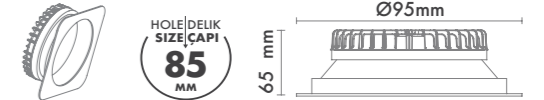

Black Siyah White Beyaz For more colours P: 223 Renkler için bkz S: 223