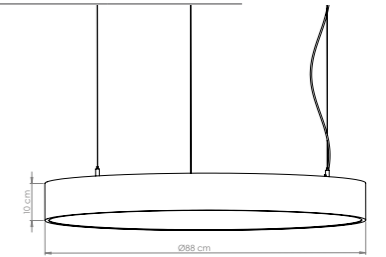

P.Name : ARTEMIS 120 SURFACE
Model No : 34001120

● Black Siyah ○ White Beyaz ● For more colours P: 223 Renkler için bkz S: 223

MPS-01 1200 Decorative Luminaires / Shade Lights

WATT (W)	KELVIN (K)	CRI (RA)	LUMEN (LM)	WARRANTY
120 W	3000/4000/6500 K	>80	11.400/11.720/12.140 LM	3 YEARS
5 YEARS				