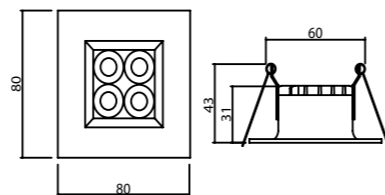

P.Name : ROMA 3 RECESSED
Model No : 12100203

Black Siyah White Beyaz For more colours P: 223 Renkler için bkz S: 223

MTS-20130 L03
Recessed Spot Light

WATT (W)	KELVIN (K)	CRI (RA)	LUMEN (LM)	WARRANTY
5 W	3000/4000/6500 K	>80	524/560/580 LM	3 YEARS 5 YEARS

HOLE|DELİK
SIZE|ÇAPI
32x72
MM