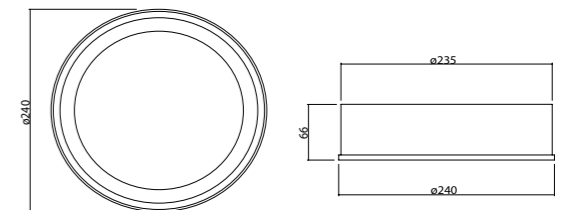

P.Name : DOME 8" SURFACE
Model No : 13029250

Black Siyah White Beyaz For more colours P: 223 Renkler için bkz S: 223

MSY-29 250 45
Surface Mounted Led Downlight

WATT (W)	KELVIN (K)	CRI (RA)	LUMEN (LM)	WARRANTY
23 W	3000/4000/6500 K	>85	2585/2703/2890 LM	3 YEARS
5 YEARS