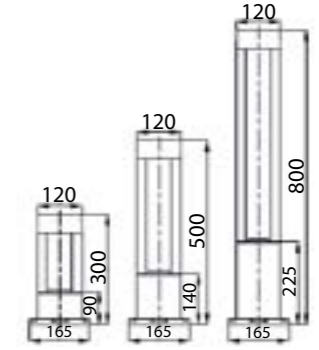

P.Name : Leaf
Model No : 16500010

● Black Siyah ○ White Beyaz ● For more colours P: 223 Renkler için bkz S: 223

***Product Height is customizable. Please refer the requested product height.

P.Name : Leaf
Model No : 16500010