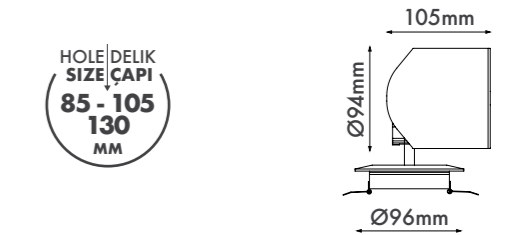

MARS-34 C30
Recessed Spot Light

WATT (W)	KELVIN (K)	CRI (RA)	LUMEN (LM)	WARRANTY
30 W	3000/4000/6500 K	>80	3500/3600/3700 LM	3 YEARS
5 YEARS