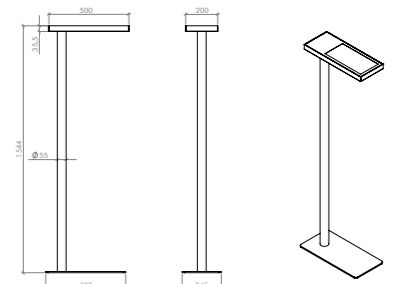

P.Name : DELUCE DUO FLOOR
Model No : 18800002

Black Siyah White Beyaz For more colours P: 223 Renkler için bkz S: 223

MFL-02
Floor Lamp

WATT (W)	KELVIN (K)	CRI (RA)	LUMEN (LM)	WARRANTY
20&25 W	3000/4000 K	>80	4700/4900 LM	5 YEARS