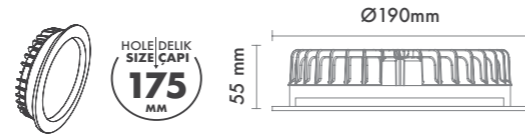

M 600 47
Led Downlight

WATT (W)	KELVIN (K)	CRI (RA)	LUMEN (LM)	WARRANTY
21 W	3000/4000/6500 K	>85	2310/2415/2590 LM	3 YEARS
5 YEARS				

P.Name : COMPACT 2''
Model No : 11020092

Black Siyah White Beyaz For more colours P: 223 Renkler için bkz S: 223

M 200 92
Led Downlight

WATT (W)	KELVIN (K)	CRI (RA)	LUMEN (LM)	WARRANTY
6 W	3000/4000/6500 K	>85	540/570/620 LM	3 YEARS
5 YEARS