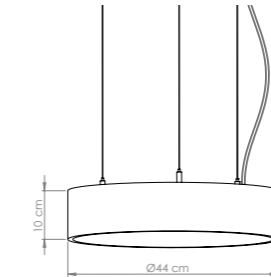

MPS-01 0450 Decorative Luminaires / Shade Lights

WATT (W)	KELVIN (K)	CRI (RA)	LUMEN (LM)	WARRANTY
36 W	3000/4000/6500 K	>80	3420/3620/3920 LM	3 YEARS
5 YEARS				

P.Name : ARTEMIS 65 SURFACE
Model No : 34001065