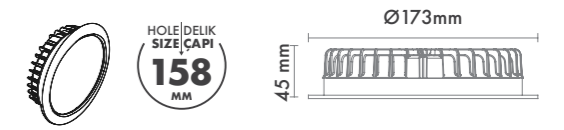

Black Siyah White Beyaz For more colours P: 223 Renkler için bkz S: 223

M 200 98
Led Downlight

WATT (W)	KELVIN (K)	CRI (RA)	LUMEN (LM)	WARRANTY
6 W	3000/4000/6500 K	>85	540/570/620 LM	3 YEARS
				5 YEARS

Black Siyah White Beyaz For more colours P: 223 Renkler için bkz S: 223

M 200 95
Led Downlight

WATT (W)	KELVIN (K)	CRI (RA)	LUMEN (LM)	WARRANTY
6 W	3000/4000/6500 K	>85	540/570/620 LM	3 YEARS
				5 YEARS

Black Siyah White Beyaz For more colours P: 223 Renkler için bkz S: 223

M 300 98
Led Downlight

WATT (W)	KELVIN (K)	CRI (RA)	LUMEN (LM)	WARRANTY
8 W	3000/4000/6500 K	>85	720/760/810 LM	3 YEARS
				5 YEARS

Black Siyah White Beyaz For more colours P: 223 Renkler için bkz S: 223

M 300 95
Led Downlight

WATT (W)	KELVIN (K)	CRI (RA)	LUMEN (LM)	WARRANTY
8 W	3000/4000/6500 K	>85	720/760/810 LM	3 YEARS
				5 YEARS

Black Siyah White Beyaz For more colours P: 223 Renkler için bkz S: 223

M 400 98
Led Downlight

WATT (W)	KELVIN (K)	CRI (RA)	LUMEN (LM)	WARRANTY
10 W	3000/4000/6500 K	>85	1000/1050/1130 LM	3 YEARS
				5 YEARS

Black Siyah White Beyaz For more colours P: 223 Renkler için bkz S: 223

M 400 95
Led Downlight

WATT (W)	KELVIN (K)	CRI (RA)	LUMEN (LM)	WARRANTY
10 W	3000/4000/6500 K	>85	1000/1050/1130 LM	3 YEARS
				5 YEARS

Black Siyah White Beyaz For more colours P: 223 Renkler için bkz S: 223

M 500 95
Led Downlight

WATT (W)	KELVIN (K)	CRI (RA)	LUMEN (LM)	WARRANTY
16 W	3000/4000/6500 K	>85	1760/1840/1980 LM	3 YEARS
				5 YEARS