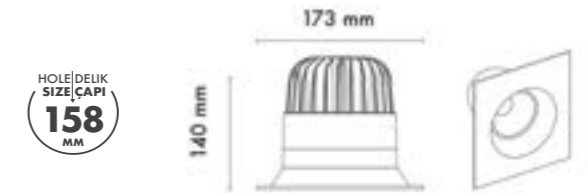

● Black Siyah ○ White Beyaz ● For more colours P: 223 Renkler için bkz S: 223

M 500-11 SC30
Recessed Spot Light

WATT (W)	KELVIN (K)	CRI (RA)	LUMEN (LM)	WARRANTY
30 W	3000/4000/6500 K	>80	3500/3600/3700 LM	3 YEARS
5 YEARS