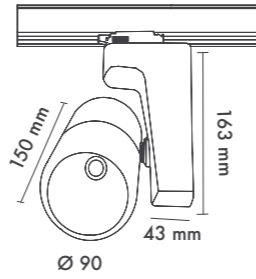

MRS-45 090 C30
Track Light

WATT (W)	KELVIN (K)	CRI (RA)	LUMEN (LM)	WARRANTY
30 W	3000/4000/6500 K	>80	3500/3600/3700 LM	3 YEARS
5 YEARS				

P.Name : SHELL MIDI-Y
Model No : 12502166

Black Siyah White Beyaz For more colours P: 223 Renkler için bkz S: 223

MRS-66Y C30
Track Light

WATT (W)	KELVIN (K)	CRI (RA)	LUMEN (LM)	WARRANTY
30 W	3000/4000/6500 K	>80	3500/3600/3700 LM	3 YEARS
5 YEARS