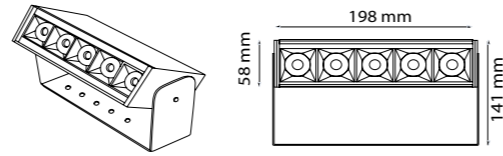

MDL-SU 5/X OC
Surface Mounted Light

WATT (W)	KELVIN (K)	CRI (RA)	LUMEN (LM)	WARRANTY
25 W	3000/4000/6500 K	>80	2200/2350/2600 LM	3 YEARS
5 YEARS				

P.Name : LONDON PANEL 15
Model No : 14006015