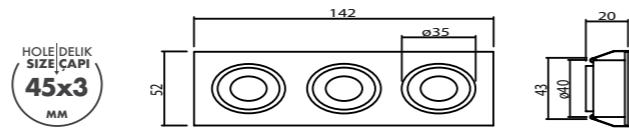

P.Name : VERBA
Model No : I2080950

Black Siyah White Beyaz For more colours P: 223 Renkler için bkz S: 223

MA 809-50 SC10
Recessed Spot Light

WATT (W)	KELVIN (K)	CRI (RA)	LUMEN (LM)	WARRANTY
10 W	3000/4000/6500 K	>80	1010/1070/1130 LM	3 YEARS
5 YEARS