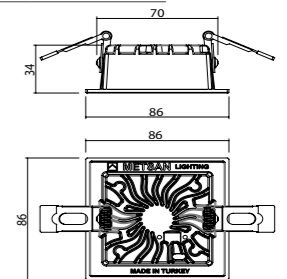

P.Name : ROMA SQ DOUBLE 9 RC.
Model No : 12084270

Black Siyah White Beyaz For more colours P: 223 Renkler için bkz S: 223

MA-84 070/X-2
Recessed Spot Light

WATT (W)	KELVIN (K)	CRI (RA)	LUMEN (LM)	WARRANTY
24 W	3000/4000/6500 K	>80	2170/2236/2570 LM	3 YEARS 5 YEARS

HOLE|DELİK
SIZE|ÇAPI
85x150
MM