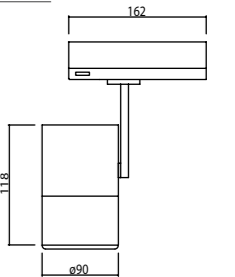

MRS-89IT 090 C30
Track Light

WATT (W)	KELVIN (K)	CRI (RA)	LUMEN (LM)	WARRANTY
30 W	3000/4000/6500 K	>80	3500/3600/3700 LM	3 YEARS
5 YEARS				

P.Name : BONATTI 10 TRCK MINI
Model No : 12500188

● Black Siyah ○ White Beyaz ● For more colours P: 223 Renkler için bkz S: 223

MRS-88 070 C10
Track Light

WATT (W)	KELVIN (K)	CRI (RA)	LUMEN (LM)	WARRANTY
10 W	3000/4000/6500 K	>80	1010/1070/1130 LM	3 YEARS
5 YEARS