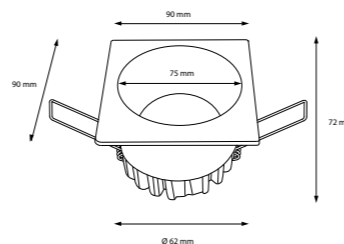

Black Siyah White Beyaz For more colours P: 223 Renkler için bkz S: 223

MA 808-50 SC10
Recessed Spot Light

WATT (W)	KELVIN (K)	CRI (RA)	LUMEN (LM)	WARRANTY
10 W	3000/4000/6500 K	>80	1010/1070/1130 LM	3 YEARS
5 YEARS				

HOLE|DELİK
SIZE|ÇAPı
80
MM

Black Siyah White Beyaz For more colours P: 223 Renkler için bkz S: 223

M 400-12 ODC10
Recessed Spot Light

WATT (W)	KELVIN (K)	CRI (RA)	LUMEN (LM)	WARRANTY
10 W	3000/4000/6500 K	>80	1010/1070/1130 LM	3 YEARS
5 YEARS				

30°
Adjustable
Ayarlanabilir

Black Siyah White Beyaz For more colours P: 223 Renkler için bkz S: 223

M 200-31 OC10
Recessed Spot Light

WATT (W)	KELVIN (K)	CRI (RA)	LUMEN (LM)	WARRANTY
10 W	3000/4000/6500 K	>80	1010/1070/1130 LM	3 YEARS
5 YEARS				

30°
Adjustable
Ayarlanabilir

Black Siyah White Beyaz For more colours P: 223 Renkler için bkz S: 223

M 201-31 OC10
Recessed Spot Light

WATT (W)	KELVIN (K)	CRI (RA)	LUMEN (LM)	WARRANTY
10 W	3000/4000/6500 K	>80	1010/1070/1130 LM	3 YEARS
5 YEARS				

30°
Adjustable
Ayarlanabilir

Black Siyah White Beyaz For more colours P: 223 Renkler için bkz S: 223

MA 807-50 SC10
Recessed Spot Light

WATT (W)	KELVIN (K)	CRI (RA)	LUMEN (LM)	WARRANTY
10 W	3000/4000/6500 K	>80	1010/1070/1130 LM	3 YEARS
5 YEARS				

HOLE|DELİK
SIZE|ÇAPı
80
MM