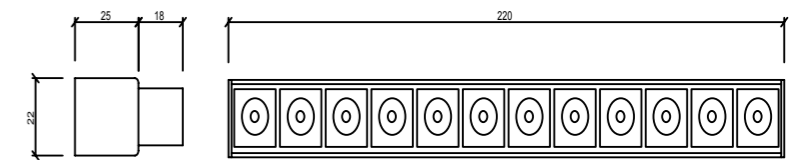

P.Name : MAGNECO F18
Model No : 16600107

● Black Siyah ○ White Beyaz ● For more colours P: 223 Renkler için bkz S: 223

MAG 107 18W
48V Led Spot

WATT (W)	KELVIN (K)	CRI (RA)	LUMEN (LM)	WARRANTY
18 W	3000/4000/6500 K	>90	1320/1410/1500 LM	3 YEARS 5 YEARS