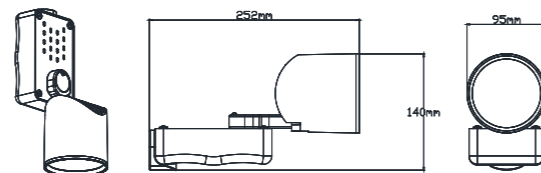

P.Name : ROMA SQUARE TRACK
Model No : 12500185