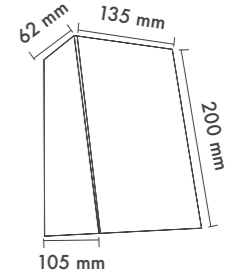

- Black Siyah
- White Beyaz
- For more colours P: 223 Renkler için bkz S: 223

WATT (W)	KELVIN (K)	CRI (RA)	LUMEN (LM)	WARRANTY
10 W	3000/4000/6500 K	>80	1000/1050/1150 LM	3 YEARS
5 YEARS