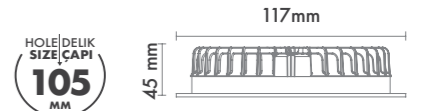

M 300 65
Led Downlight

WATT (W)	KELVIN (K)	CRI (RA)	LUMEN (LM)	WARRANTY
8 W	3000/4000/6500 K	>85	720/760/810 LM	3 YEARS
5 YEARS				

P.Name : RENIN 4''
Model No : 11040065

Black Siyah White Beyaz For more colours P: 223 Renkler için bkz S: 223

M 400 65
Led Downlight

WATT (W)	KELVIN (K)	CRI (RA)	LUMEN (LM)	WARRANTY
10 W	3000/4000/6500 K	>85	1000/1050/1130 LM	3 YEARS
5 YEARS