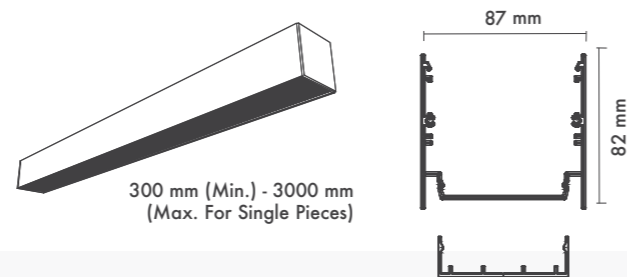

MS 86 XXXX
Surface & Suspended Linear Lights

LENGHT (MM)	WATT (W)	KELVIN (K)	CRI (RA)	LUMEN (LM)	WARRANTY
0600 MM	16 W	3000/4000/6500 K	>80	1568/1693/1880 LM	5 YEARS
1200 MM	32 W	3000/4000/6500 K	>80	3136/3386/3636 LM	5 YEARS
2400 MM	64 W	3000/4000/6500 K	>80	6272/6772/7272 LM	5 YEARS
0600 MM	23 W	3000/4000/6500 K	>80	2354/2438/2705 LM	5 YEARS
1200 MM	46 W	3000/4000/6500 K	>80	4608/4876/5244 LM	5 YEARS
2400 MM	92 W	3000/4000/6500 K	>80	9116/9752/10.488 LM	5 YEARS

P.Name : LEHMAN HEX 80
Model No : 13500801

● Black Siyah ○ White Beyaz ● For more colours P: 223 Renkler için bkz S: 223

MS-HEX 80
Decorative Luminaires / Hexagon Lights

LENGHT (MM)	WATT (W)	KELVIN (K)	CRI (RA)	LUMEN (LM)	WARRANTY
0924 MM	102 W	3000/4000/6500 K	>80	10.710/10.812/11.220 LM	5 YEARS