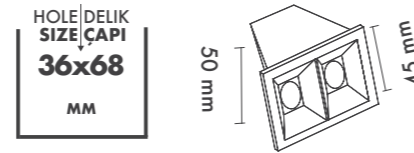

P.Name : LONDON 5 RECESSED
Model No : 12100105

Black Siyah White Beyaz For more colours P: 223 Renkler için bkz S: 223

MTS-10130 L05 Recessed Spot Light

WATT (W)	KELVIN (K)	CRI (RA)	LUMEN (LM)	WARRANTY
12,5 W	3000/4000/6500 K	>80	1225/1300/1450 LM	3 YEARS 5 YEARS