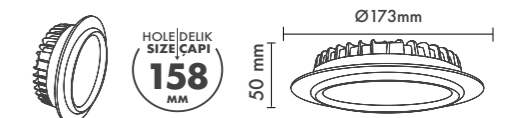

P.Name : JUNO 6''
Model No : 11060167

Black Siyah White Beyaz For more colours P: 223 Renkler için bkz S: 223

M 600 6001 67
Led Downlight

WATT (W)	KELVIN (K)	CRI (RA)	LUMEN (LM)	WARRANTY
21 W	3000/4000/6500 K	>85	2310/2415/2590 LM	3 YEARS
5 YEARS