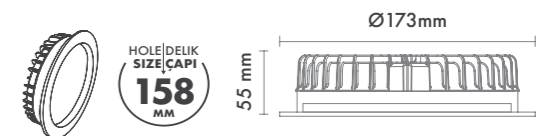

Black Siyah White Beyaz For more colours P: 223 Renkler için bkz S: 223

M 500 45
Led Downlight

WATT (W)	KELVIN (K)	CRI (RA)	LUMEN (LM)	WARRANTY
16 W	3000/4000/6500 K	>85	1760/1840/1980 LM	3 YEARS
5 YEARS				

Black Siyah White Beyaz For more colours P: 223 Renkler için bkz S: 223

M 200 47
Led Downlight

WATT (W)	KELVIN (K)	CRI (RA)	LUMEN (LM)	WARRANTY
6 W	3000/4000/6500 K	>85	540/570/620 LM	3 YEARS
5 YEARS				

Black Siyah White Beyaz For more colours P: 223 Renkler için bkz S: 223

M 600 45
Led Downlight

WATT (W)	KELVIN (K)	CRI (RA)	LUMEN (LM)	WARRANTY
21 W	3000/4000/6500 K	>85	2310/2415/2590 LM	3 YEARS
5 YEARS				

Black Siyah White Beyaz For more colours P: 223 Renkler için bkz S: 223

M 300 47
Led Downlight

WATT (W)	KELVIN (K)	CRI (RA)	LUMEN (LM)	WARRANTY
8 W	3000/4000/6500 K	>85	720/760/810 LM	3 YEARS
5 YEARS				

Black Siyah White Beyaz For more colours P: 223 Renkler için bkz S: 223

M 800 45
Led Downlight

WATT (W)	KELVIN (K)	CRI (RA)	LUMEN (LM)	WARRANTY
23 W	3000 K	>85	2585/2703/2890 LM	3 YEARS
5 YEARS				

Black Siyah White Beyaz For more colours P: 223 Renkler için bkz S: 223

M 400 47
Led Downlight

WATT (W)	KELVIN (K)	CRI (RA)	LUMEN (LM)	WARRANTY
10 W	3000/4000/6500 K	>85	1000/1050/1130 LM	3 YEARS
5 YEARS				

Black Siyah White Beyaz For more colours P: 223 Renkler için bkz S: 223

M 500 47
Led Downlight

WATT (W)	KELVIN (K)	CRI (RA)	LUMEN (LM)	WARRANTY
16 W	3000/4000/6500 K	>85	1760/1840/1980 LM	3 YEARS
5 YEARS