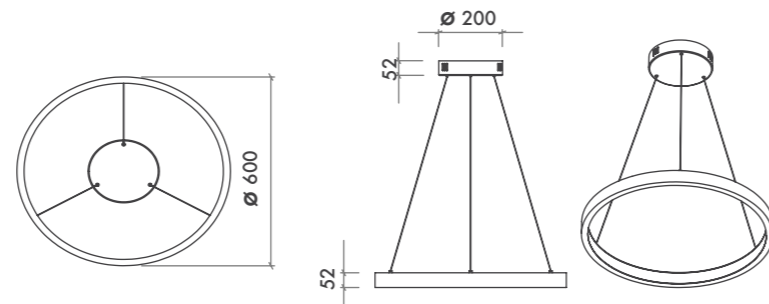

MPSS-03 0600
Decorative Luminaires / Ring Lights

WATT (W)	KELVIN (K)	CRI (RA)	LUMEN (LM)	WARRANTY
35 W	3000/4000/6500 K	>80	3325/3525/3825 LM	3 YEARS
5 YEARS				

P.Name : EFES OUT 90 SUSPEN.
Model No : 34004090