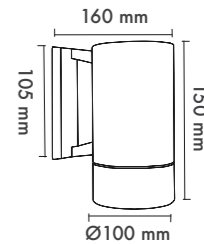

WATT (W)	KELVIN (K)	CRI (RA)	LUMEN (LM)	WARRANTY
10 W	3000/4000/6500 K	>80	1010/1070/1130 LM	3 YEARS
5 YEARS