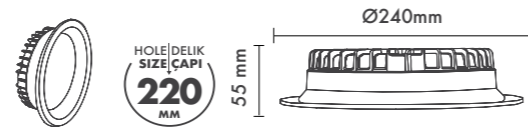

P.Name : COMPACT 10"
Model No : 11080092

Black Siyah White Beyaz For more colours P: 223 Renkler için bkz S: 223