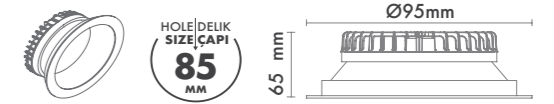

M 600 92
Led Downlight

WATT (W)	KELVIN (K)	CRI (RA)	LUMEN (LM)	WARRANTY
16 W	3000/4000/6500 K	>85	1760/1840/1980 LM	3 YEARS
5 YEARS				

P.Name : COMPACT 6"
Model No : 11060092

Black Siyah White Beyaz For more colours P: 223 Renkler için bkz S: 223

M 800 92
Led Downlight

WATT (W)	KELVIN (K)	CRI (RA)	LUMEN (LM)	WARRANTY
23 W	3000 K	>85	2585/2703/2890 LM	3 YEARS
5 YEARS				

P.Name : COMPACT 10"
Model No : 11080092

Black Siyah White Beyaz For more colours P: 223 Renkler için bkz S: 223

M 200 68
Led Downlight

WATT (W)	KELVIN (K)	CRI (RA)	LUMEN (LM)	WARRANTY
6 W	3000/4000/6500 K	>85	540/570/620 LM	3 YEARS
5 YEARS				

P.Name : AGENOR 2"
Model No : 11020068

Black Siyah White Beyaz For more colours P: 223 Renkler için bkz S: 223

M 300 92
Led Downlight

WATT (W)	KELVIN (K)	CRI (RA)	LUMEN (LM)	WARRANTY
6 W	3000/4000/6500 K	>85	540/570/620 LM	3 YEARS
5 YEARS				

P.Name : AGENOR 3"
Model No : 11030068

Black Siyah White Beyaz For more colours P: 223 Renkler için bkz S: 223

M 400 68
Led Downlight

WATT (W)	KELVIN (K)	CRI (RA)	LUMEN (LM)	WARRANTY
8 W	3000/4000/6500 K	>85	720/760/810 LM	3 YEARS
5 YEARS				

P.Name : AGENOR 4"
Model No : 11040068

Black Siyah White Beyaz For more colours P: 223 Renkler için bkz S: 223

M 500 68
Led Downlight

WATT (W)	KELVIN (K)	CRI (RA)	LUMEN (LM)	WARRANTY
10 W	3000/4000/6500 K	>85	1000/1050/1130 LM	3 YEARS
5 YEARS				

P.Name : AGENOR 5"
Model No : 11050068

Black Siyah White Beyaz For more colours P: 223 Renkler için bkz S: 223