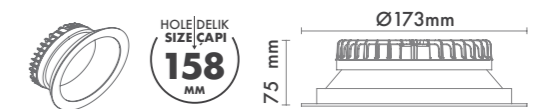

P.Name : AGENOR 5"
Model No : 11050068

Black Siyah White Beyaz For more colours P: 223 Renkler için bkz S: 223