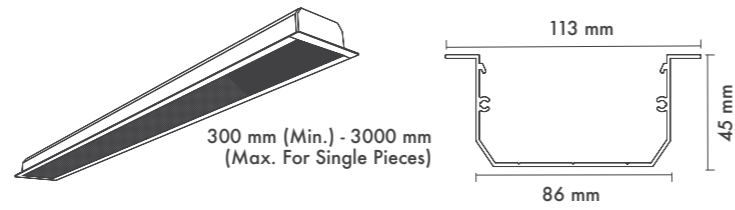

P.Name : LEHMAN HEX 70
Model No : 13500701

● Black Siyah ○ White Beyaz ● For more colours P: 223 Renkler için bkz S: 223

MS-HEX 70
Decorative Luminaires / Hexagon Lights

LENGHT (MM)	WATT (W)	KELVIN (K)	CRI (RA)	LUMEN (LM)	WARRANTY
0824 MM	84 W	3000/4000/6500 K	>80	18820/8904/9270 LM	5 YEARS