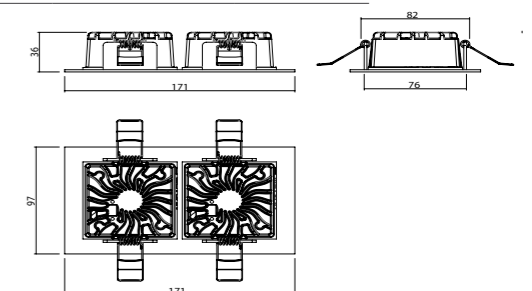

ROMA FAMILY

Black Siyah White Beyaz For more colours P: 223 Renkler için bkz S: 223

WATT (W)	KELVIN (K)	CRI (RA)	LUMEN (LM)	WARRANTY
6 W	3000/4000/6500 K	>80	628/670/690 LM	3 YEARS 5 YEARS

HOLE|DELİK
SIZE|ÇAPI
65
MM

Black Siyah White Beyaz For more colours P: 223 Renkler için bkz S: 223

WATT (W)	KELVIN (K)	CRI (RA)	LUMEN (LM)	WARRANTY
6 W	3000/4000/6500 K	>80	628/670/690 LM	3 YEARS 5 YEARS

HOLE|DELİK
SIZE|ÇAPI
65
MM

Black Siyah White Beyaz For more colours P: 223 Renkler için bkz S: 223

WATT (W)	KELVIN (K)	CRI (RA)	LUMEN (LM)	WARRANTY
5 W	3000/4000/6500 K	>80	524/560/580 LM	3 YEARS 5 YEARS

HOLE|DELİK
SIZE|ÇAPI
32x72
MM

Black Siyah White Beyaz For more colours P: 223 Renkler için bkz S: 223

WATT (W)	KELVIN (K)	CRI (RA)	LUMEN (LM)	WARRANTY
10 W	3000/4000/6500 K	>80	1150/1250/1350 LM	3 YEARS 5 YEARS

HOLE|DELİK
SIZE|ÇAPI
32x132
MM

Black Siyah White Beyaz For more colours P: 223 Renkler için bkz S: 223

WATT (W)	KELVIN (K)	CRI (RA)	LUMEN (LM)	WARRANTY
20 W	3000/4000/6500 K	>80	2300/2500/2700 LM	3 YEARS 5 YEARS

HOLE|DELİK
SIZE|ÇAPI
32x252
MM

Black Siyah White Beyaz For more colours P: 223 Renkler için bkz S: 223

WATT (W)	KELVIN (K)	CRI (RA)	LUMEN (LM)	WARRANTY
12 W	3000/4000/6500 K	>80	1085/1118/1270 LM	3 YEARS 5 YEARS

HOLE|DELİK
SIZE|ÇAPI
75x75
MM

Black Siyah White Beyaz For more colours P: 223 Renkler için bkz S: 223

WATT (W)	KELVIN (K)	CRI (RA)	LUMEN (LM)	WARRANTY
24 W	3000/4000/6500 K	>80	2170/2236/2570 LM	3 YEARS 5 YEARS

HOLE|DELİK
SIZE|ÇAPI
85x150
MM