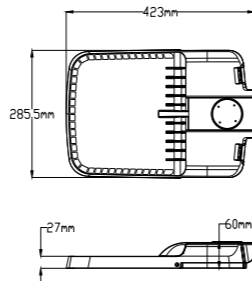

P.Name : OCEAN FLOOD 150
Model No : 15000015

● Black Siyah ○ White Beyaz ● For more colours P: 223 Renkler için bkz S: 223

MKPL-15 P
Surface Mounted Luminaires / Floodlight

WATT (W)	KELVIN (K)	CRI (RA)	LUMEN (LM)	WARRANTY
150 W	3000/4000/6500 K	>70	19.500/20.250/21.000 LM	5 YEARS