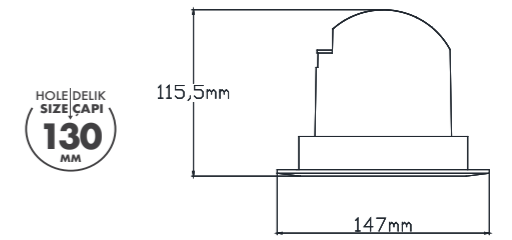

P.Name : NORSE SQUARE TRIO ADJ.
Model No : 12050025

● Black Siyah ○ White Beyaz ● For more colours P: 223 Renkler için bkz S: 223

M 500-25 ODC30
Recessed Spot Light

WATT (W)	KELVIN (K)	CRI (RA)	LUMEN (LM)	WARRANTY
90 W	3000/4000/6500 K	>80	10500/10800/11100 LM	3 YEARS
5 YEARS