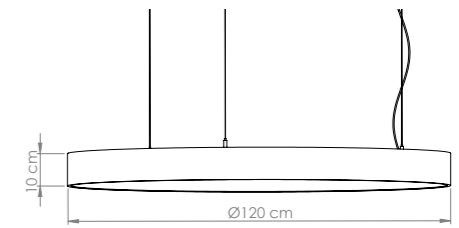

P.Name : ARTEMIS 120 SURFACE
Model No : 34001120

● Black Siyah ○ White Beyaz ● For more colours P: 223 Renkler için bkz S: 223

MPS-01 1200 Decorative Luminaires / Shade Lights

WATT (W)	KELVIN (K)	CRI (RA)	LUMEN (LM)	WARRANTY
120 W	3000/4000/6500 K	>80	11.400/11.720/12.140 LM	3 YEARS
5 YEARS				