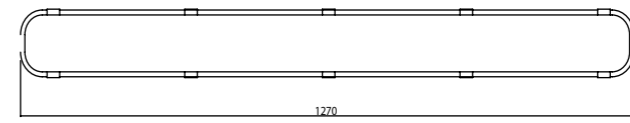

P.Name : EXPROOF POLY. BATTEN
Model No : 15000084