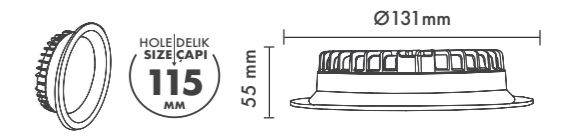

P.Name : COMPACT 5''
Model No : 11050092

Black Siyah White Beyaz For more colours P: 223 Renkler için bkz S: 223

M 500 92
Led Downlight

WATT (W)	KELVIN (K)	CRI (RA)	LUMEN (LM)	WARRANTY
10 W	3000/4000/6500 K	>85	1000/1050/1130 LM	3 YEARS
5 YEARS