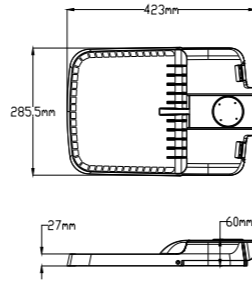

MKSL-17 P050
Surface Mounted Luminaires / Streetlight

WATT (W)	KELVIN (K)	CRI (RA)	LUMEN (LM)	WARRANTY
50 W	3000/4000/6500 K	>70	6500/6750/7000 LM	5 YEARS

P.Name : OCEAN STREET 250
Model No : 15000018