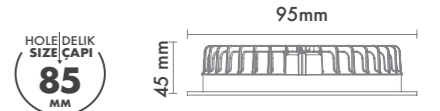

P.Name : RENIN 3''
Model No : 11030065