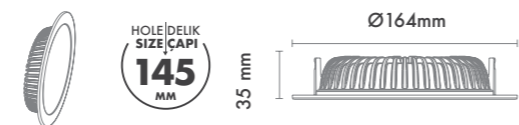

P.Name : MONOBLOCK 6"
Model No : 11060099

Black Siyah White Beyaz For more colours P: 223 Renkler için bkz S: 223

M 600 99
Led Downlight

WATT (W)	KELVIN (K)	CRI (RA)	LUMEN (LM)	WARRANTY
21 W	3000/4000/6500 K	>85	2310/2415/2590 LM	3 YEARS
				5 YEARS