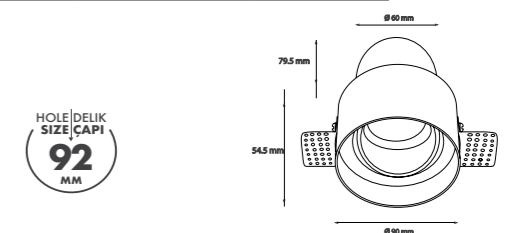

P.Name : ZOOM ADJ. TRIMLESS
Model No : 12020071

Black Siyah White Beyaz For more colours P: 223 Renkler için bkz S: 223

M 200-71 OC10

Trimless Led Spot

WATT (W)	KELVIN (K)	CRI (RA)	LUMEN (LM)	WARRANTY
10 W	3000/4000/6500 K	>80	1010/1070/1130 LM	3 YEARS
5 YEARS				