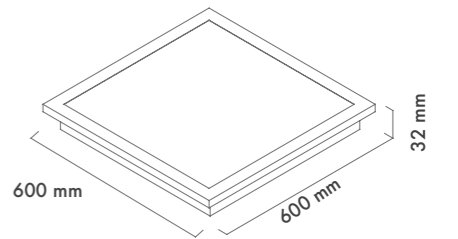

MAC 60x60 Clip-in Led Panel

WATT (W)	KELVIN (K)	CRI (RA)	LUMEN (LM)	WARRANTY
42 W	3000/4000/6500 K	>82	4450/4750/5000 LM	3 YEARS
5 YEARS				

Clip-in System