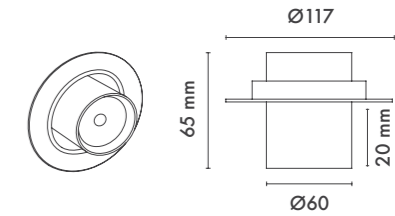

M 300-31 ODC10
Recessed Spot Light

WATT (W)	KELVIN (K)	CRI (RA)	LUMEN (LM)	WARRANTY
10 W	3000/4000/6500 K	>80	1010/1070/1130 LM	3 YEARS
5 YEARS				

P.Name : ARIES ROUND
Model No : 12030021