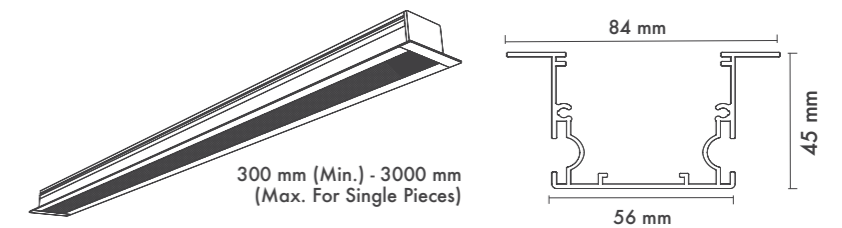

LINEAR LIGHTS

Metsan linear series provides the best efficiency with its high lumen output and different power options. We provides different application models for many requirements.

- Focus on efficacy and quality with Metsan proven aluminium extrusion models.
- Normal life-time up to 50,000 h (L70/B50)
- Adjustable lengths for requirements.
- Convertible to pendant model.
- Installation friendly and flexible for all series.
- IP 54 upgrade option.
- Low ugr <18 optic option
- For luminaries of protection class III.

Typical Applications :

- Retail and Hospitality applications.
- Store and Market applications.
- Office and education applications.
- Hospital applications.

LEHMAN FAMILY

● Black Siyah ○ White Beyaz ● For more colours P: 223 Renkler için bkz S: 223

MS 38 XXXX Surface & Suspended Linear Lights

LENGTH (MM)	WATT (W)	KELVIN (K)	CRI (RA)	LUMEN (LM)	WARRANTY
1000 MM	14,4 W	3000/4000/6500 K	>80	1145/1350/1500 LM	5 YEARS
2000 MM	28,8 W	3000/4000/6500 K	>80	2290/2700/3000 LM	5 YEARS
3000 MM	43,2 W	3000/4000/6500 K	>80	3435/4050/4500 LM	5 YEARS

MA 56 XXXX Sıva Altı Lineer Aydınlatma

LENGTH (MM)	WATT (W)	KELVIN (K)	CRI (RA)	LUMEN (LM)	WARRANTY
0600 MM	16 W	3000/4000/6500 K	>80	1568/1693/1880 LM	5 YEARS
1200 MM	32 W	3000/4000/6500 K	>80	3136/3386/3636 LM	5 YEARS
2400 MM	64 W	3000/4000/6500 K	>80	6272/6772/7272 LM	5 YEARS
0600 MM	23 W	3000/4000/6500 K	>80	2354/2438/2705 LM	5 YEARS
1200 MM	46 W	3000/4000/6500 K	>80	4608/4876/5244 LM	5 YEARS
2400 MM	92 W	3000/4000/6500 K	>80	9116/9752/10.488 LM	5 YEARS

● Black Siyah ○ White Beyaz ● For more colours P: 223 Renkler için bkz S: 223