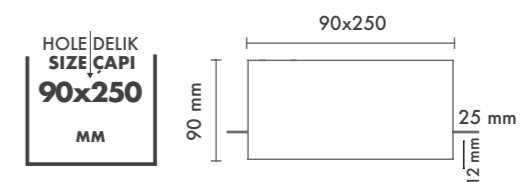

● Black Siyah ○ White Beyaz ● For more colours P: 223 Renkler için bkz S: 223

MA 827-12 03
Recessed Spot Light

WATT (W)	KELVIN (K)	CRI (RA)	LUMEN (LM)	WARRANTY
30 W	3000/4000/6500 K	>80	3030/3210/3390 LM	3 YEARS
5 YEARS				

● Black Siyah ○ White Beyaz ● For more colours P: 223 Renkler için bkz S: 223

MA 827-11 03
Recessed Spot Light

WATT (W)	KELVIN (K)	CRI (RA)	LUMEN (LM)	WARRANTY
30 W	3000/4000/6500 K	>80	3030/3210/3390 LM	3 YEARS
5 YEARS